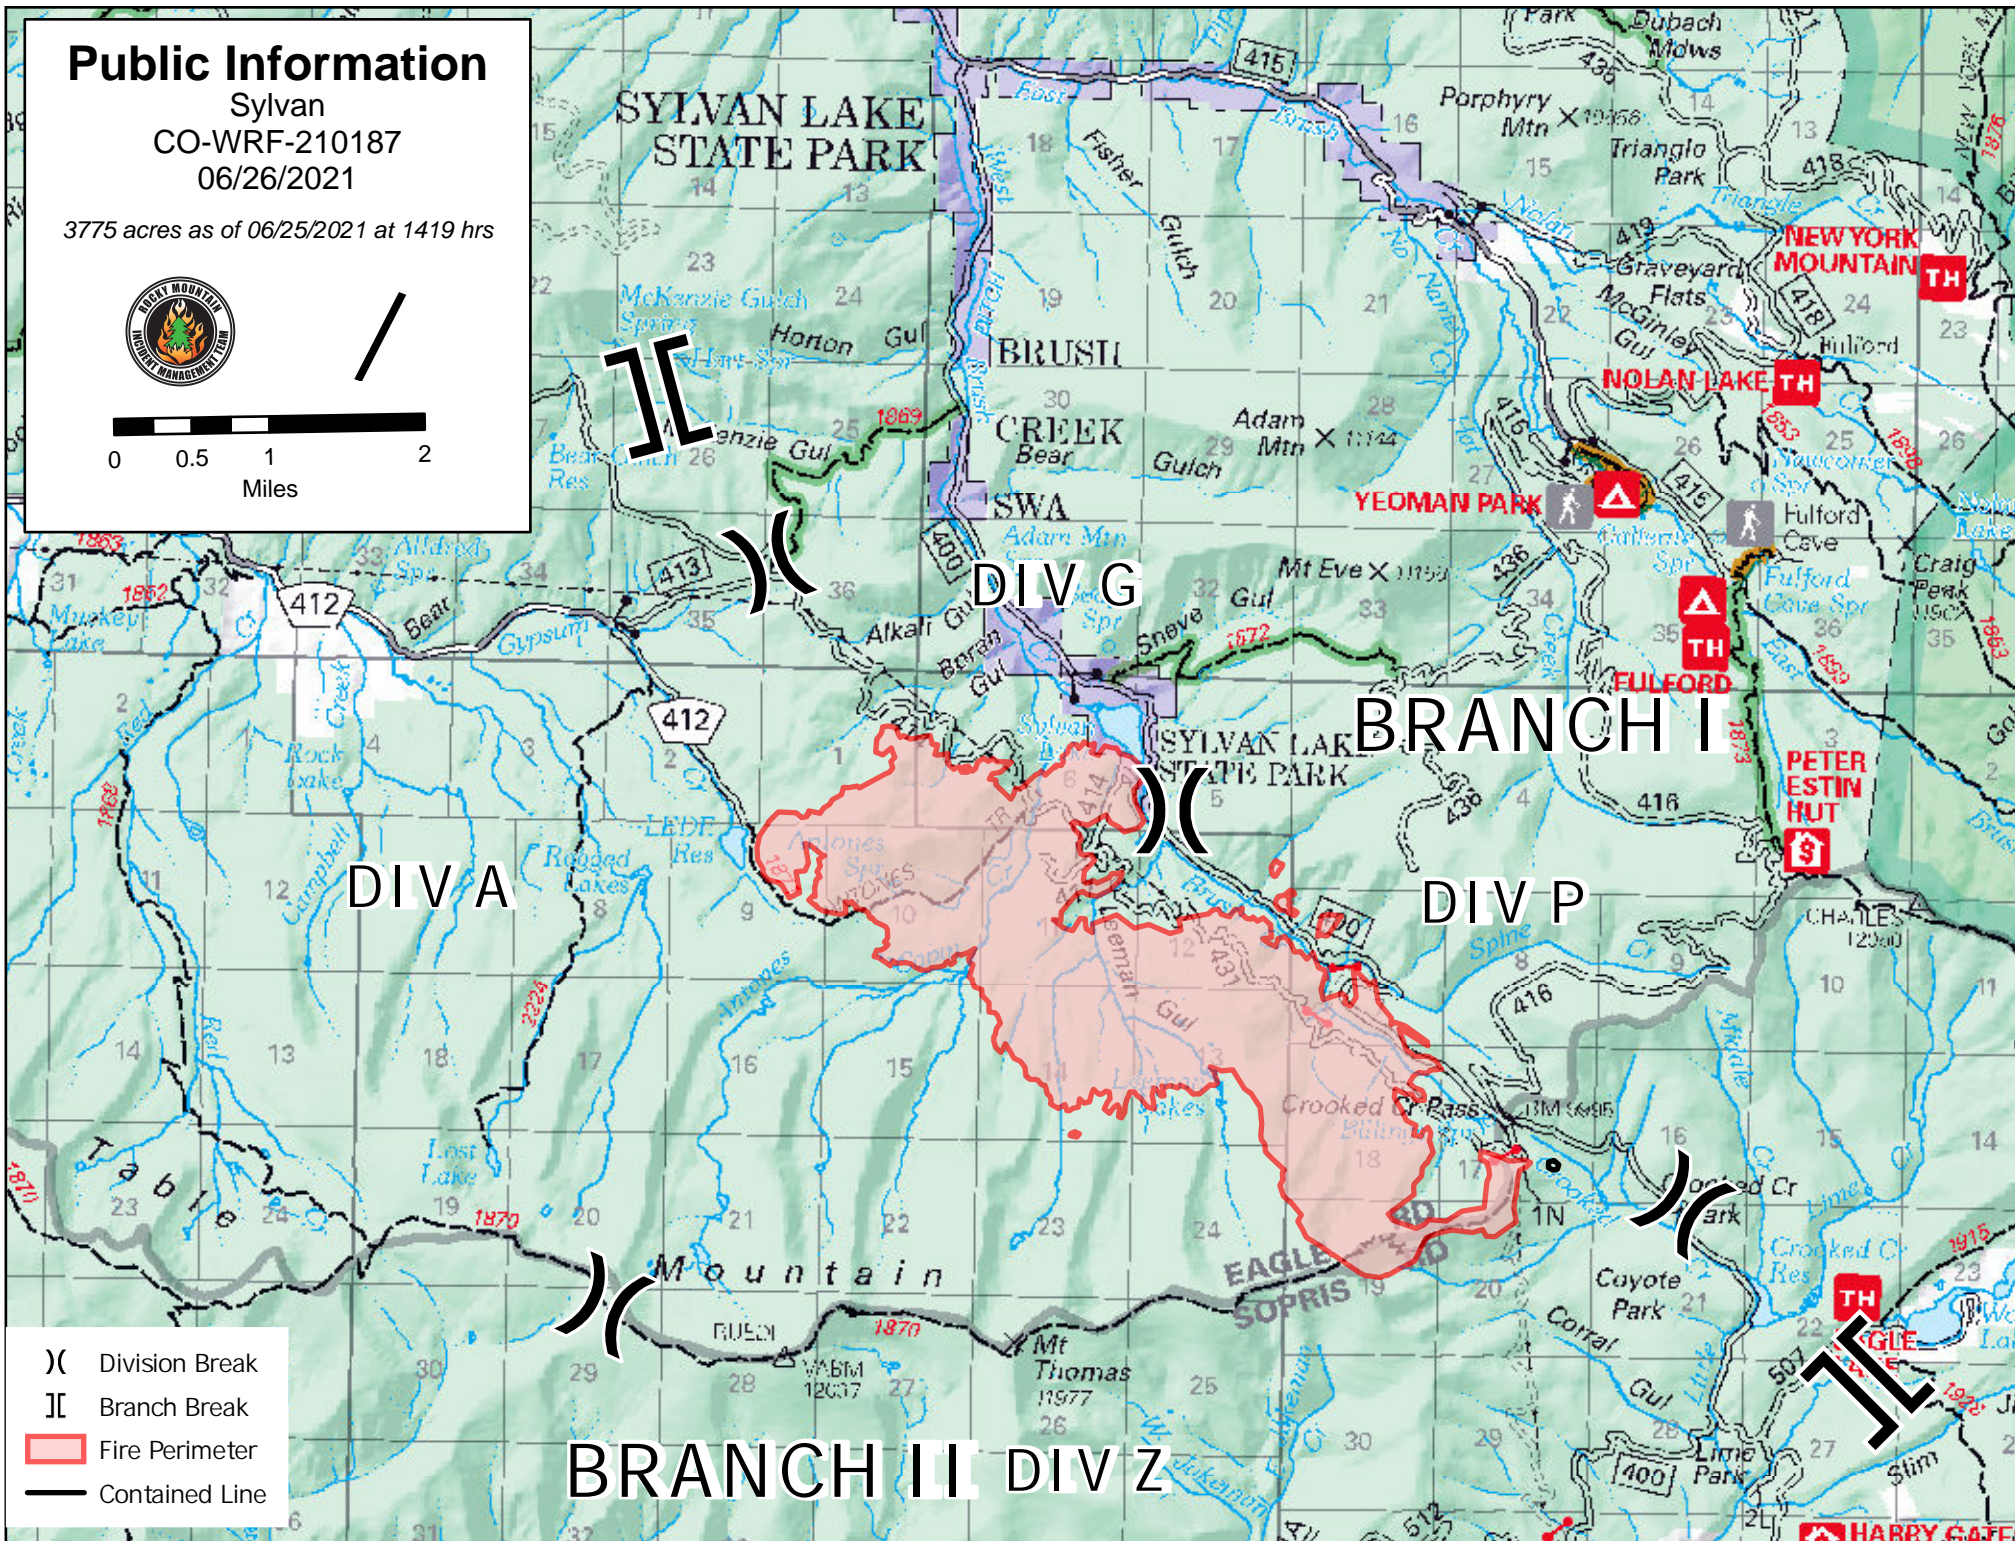

Public Information

Sylvan
CO-WRF-210187
06/26/2021

3775 acres as of 06/25/2021 at 1419 hrs

-) (Division Break
- ⌈ ⌋ Branch Break
- ▭ Fire Perimeter
- Contained Line