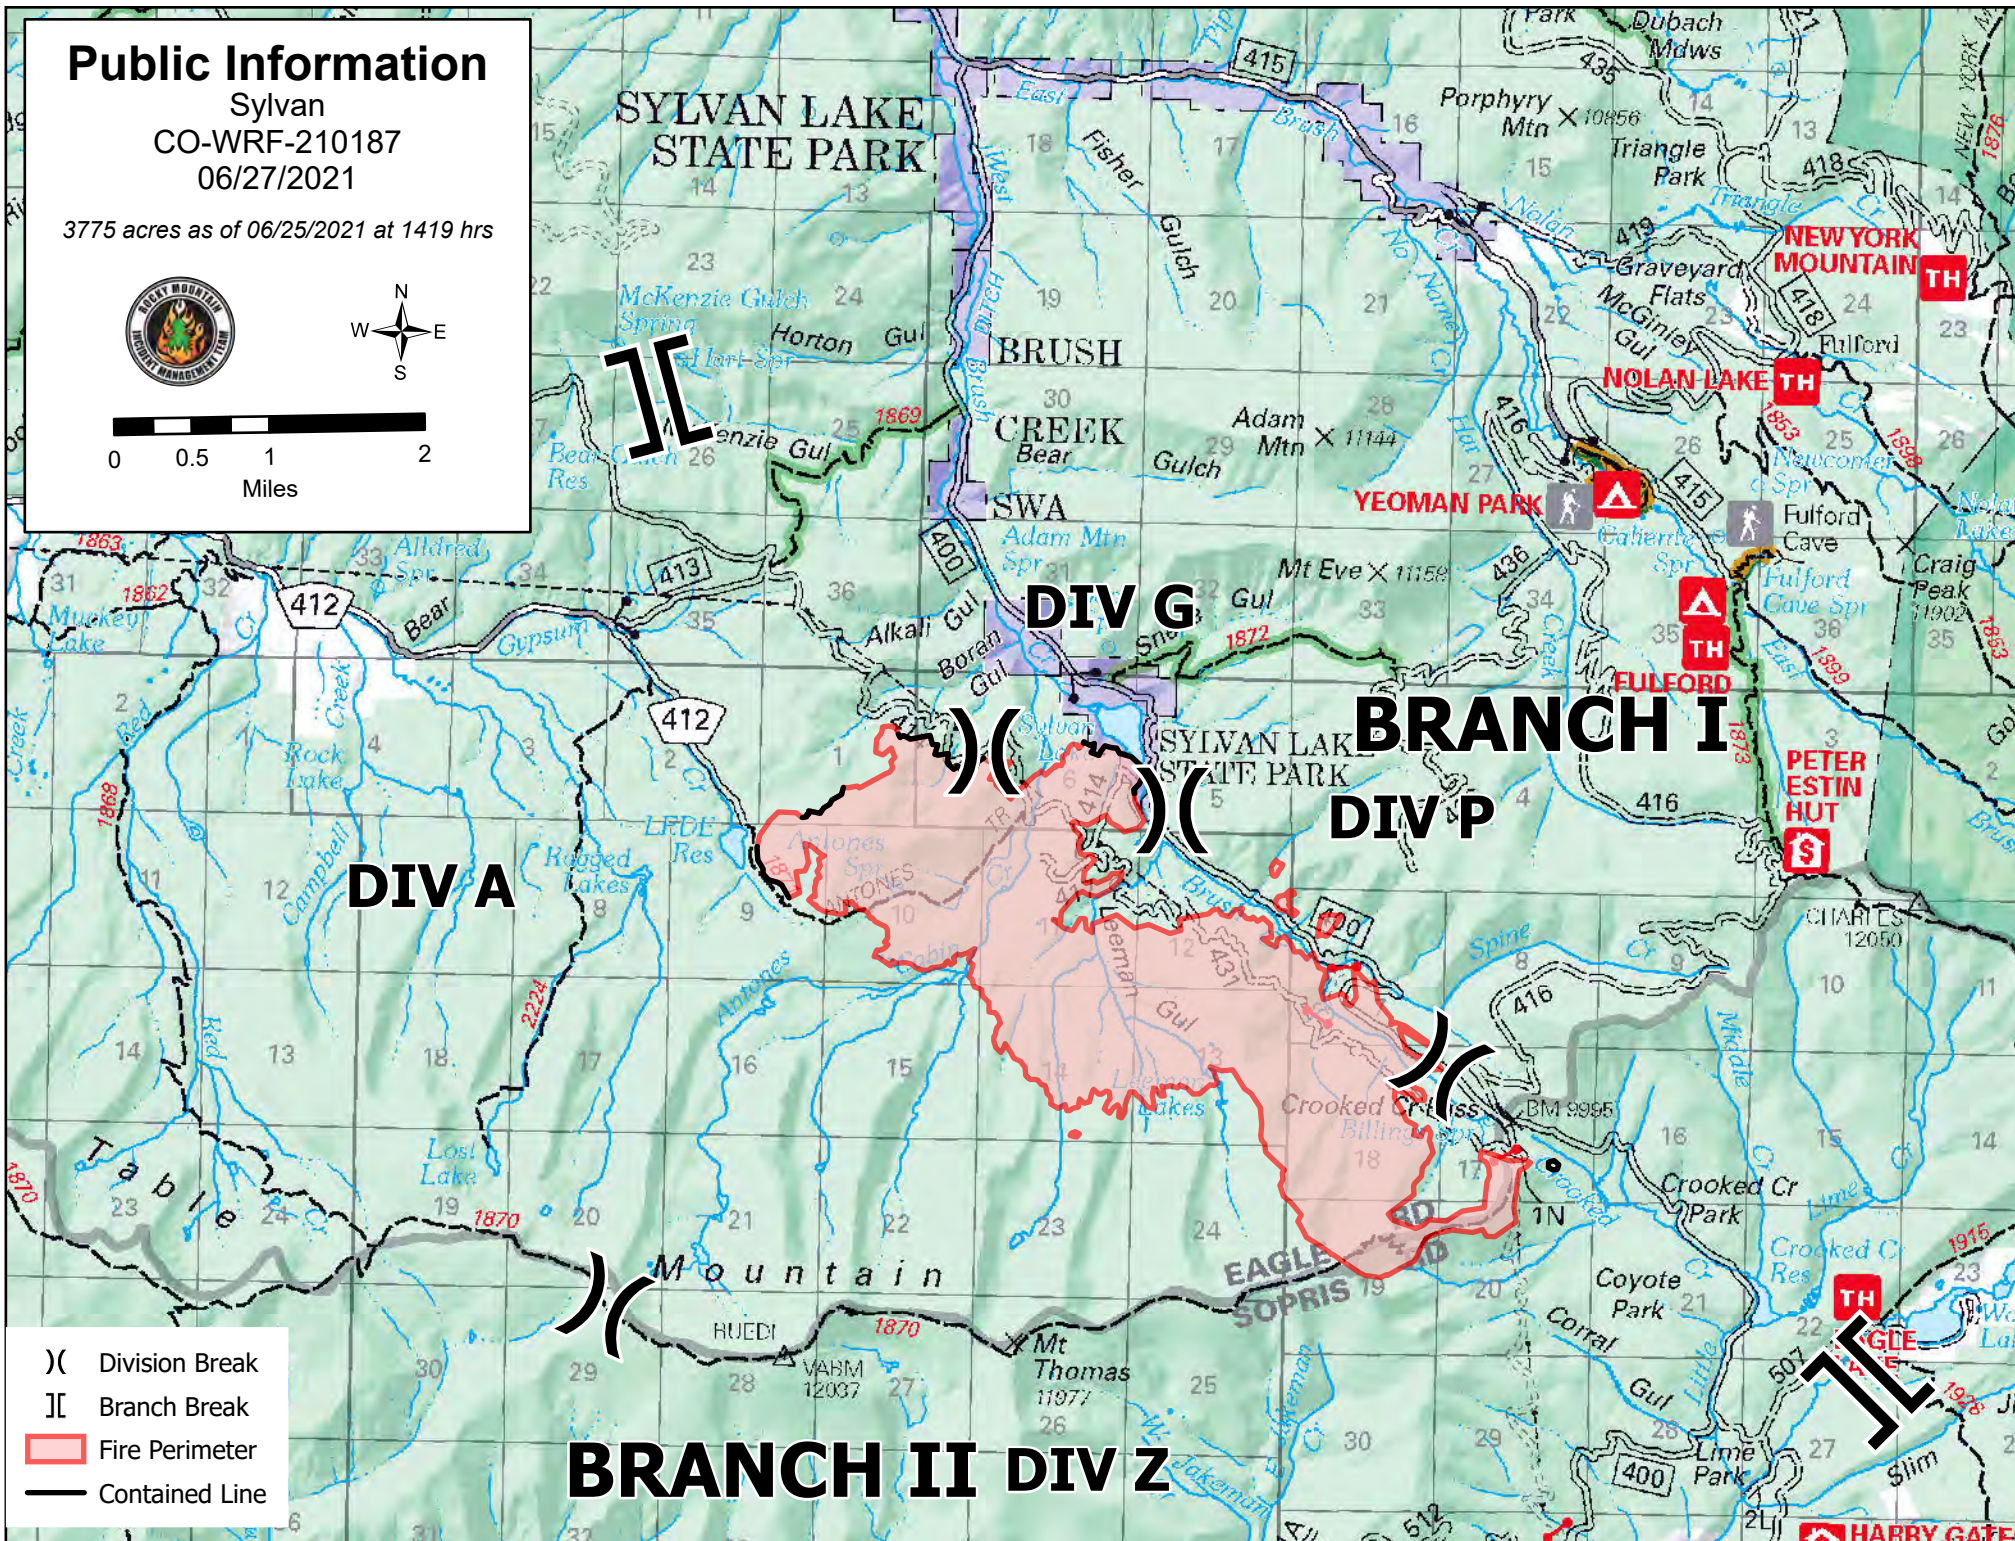

Public Information

Sylvan
CO-WRF-210187
06/27/2021

3775 acres as of 06/25/2021 at 1419 hrs

-) (Division Break
-][Branch Break
- Fire Perimeter
- Contained Line

BRANCH II DIV Z