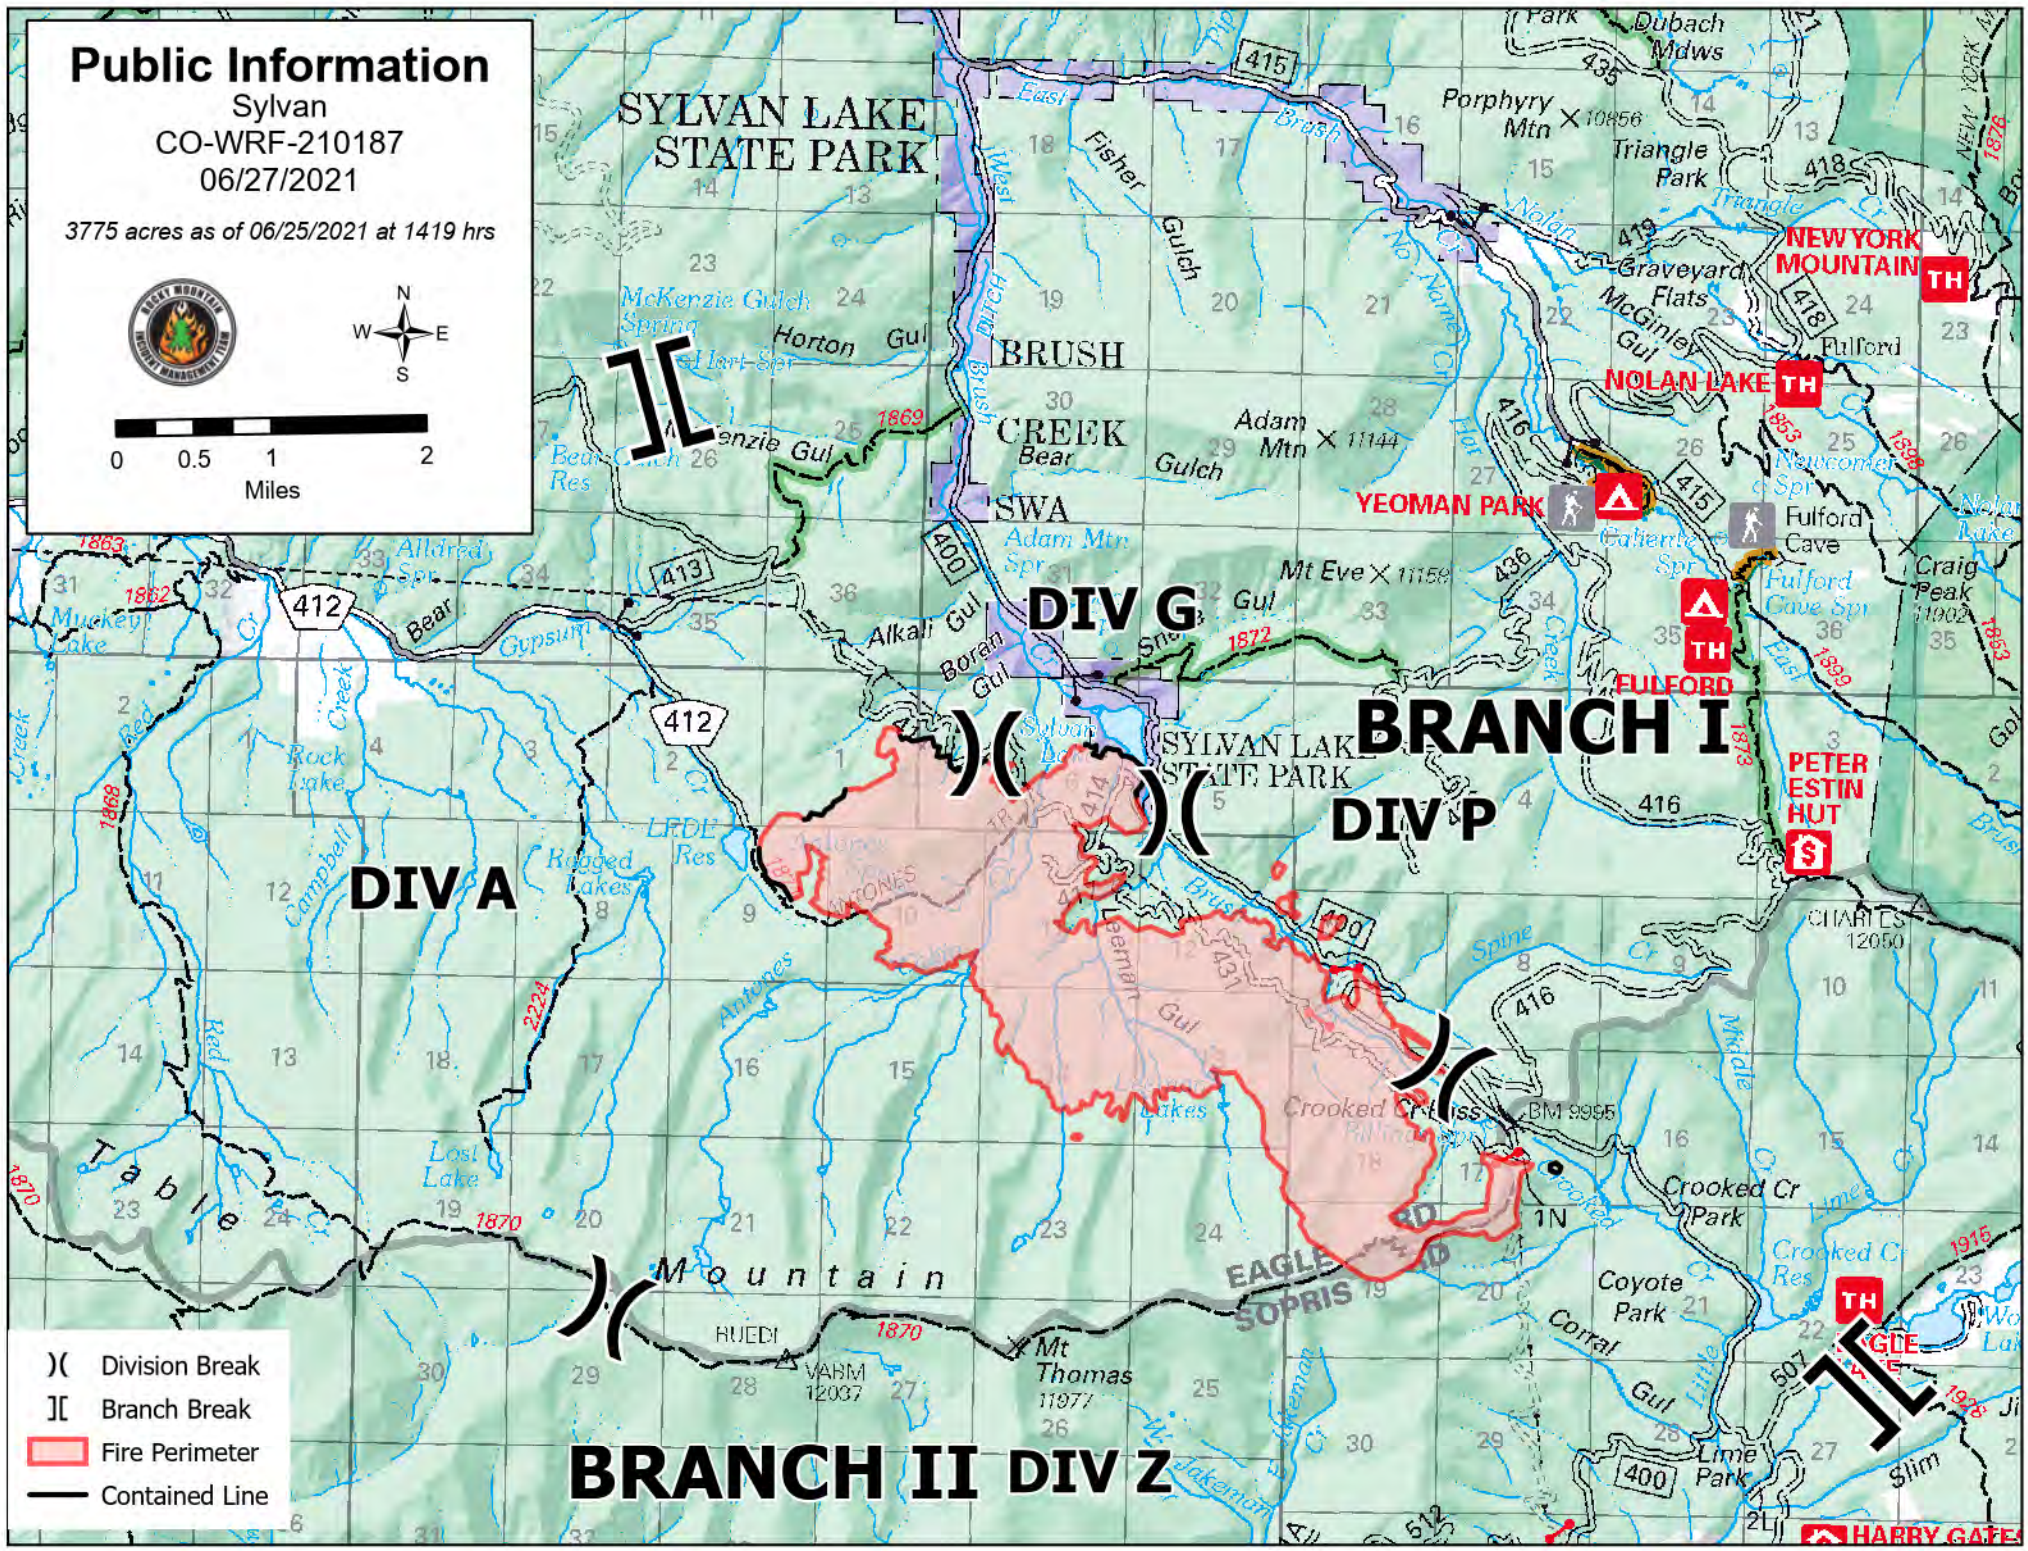

Public Information

Sylvan
CO-WRF-210187
06/27/2021

3775 acres as of 06/25/2021 at 1419 hrs

-) (Division Break
-] [Branch Break
- Fire Perimeter
- Contained Line

BRANCH II DIV Z