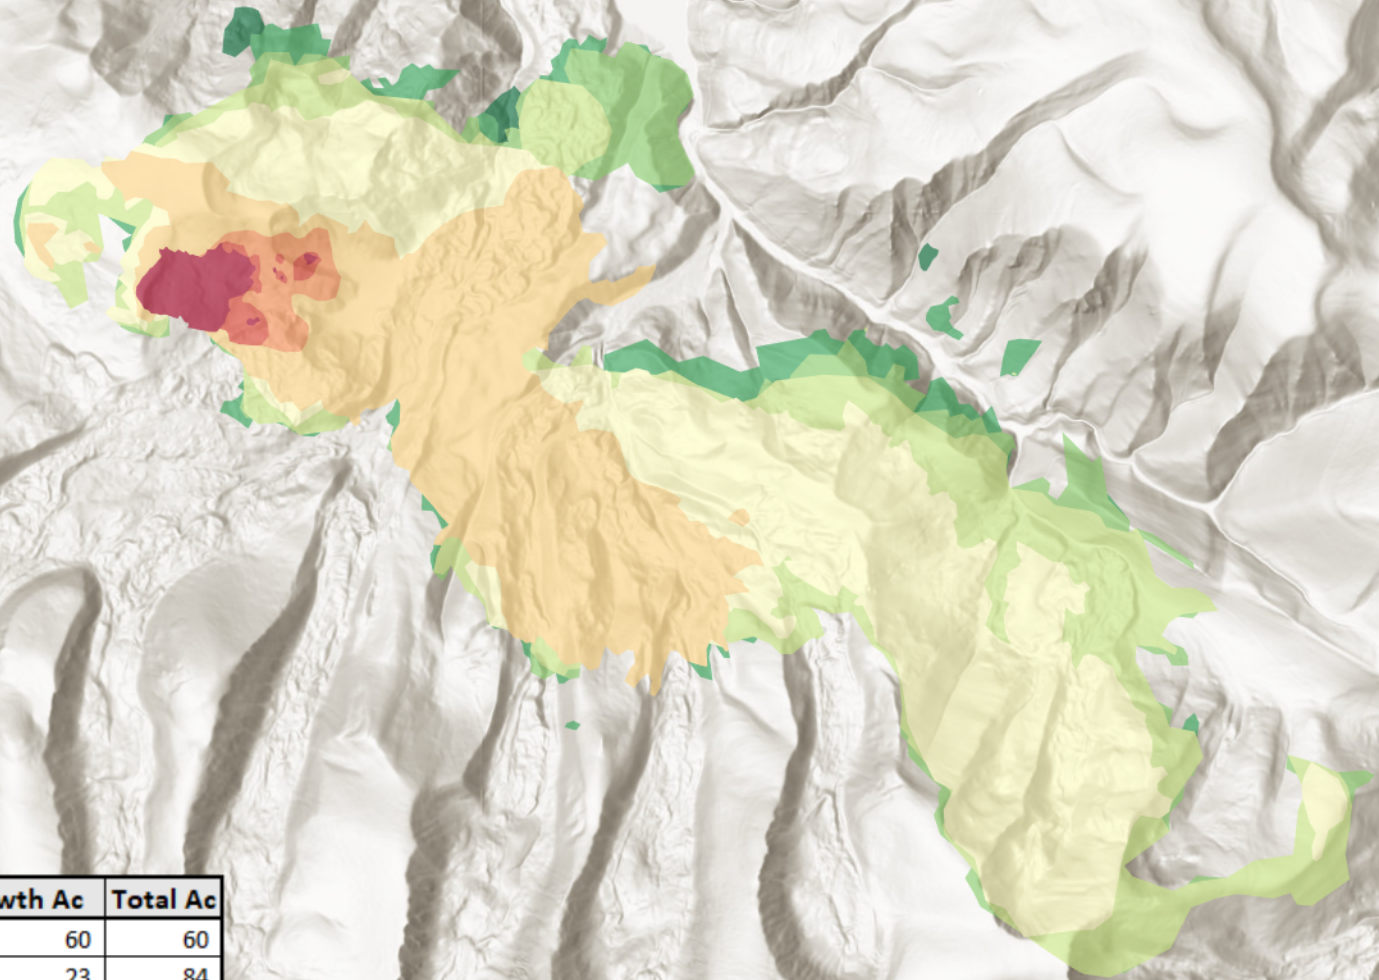

Progression

Sylvan
CO-WRF-210187
06/28/2021

3775 acres as of 06/25/2021 at 1419 hrs

Date

- 2021-06-20-1638
- 2021-06-20-1648
- 2021-06-20-1720
- 2021-06-21-1342
- 2021-06-21-2101
- 2021-06-22-1804
- 2021-06-22-2037
- 2021-06-23-1952
- 2021-06-25-1419

Date & Time	Growth Ac	Total Ac
2021-06-20-1638	60	60
2021-06-20-1648	23	84
2021-06-20-1720	59	143
2021-06-21-1342	1,078	1,220
2021-06-21-2101	1,411	2,631
2021-06-22-1804	728	3,359
2021-06-22-2037	224	3,583
2021-06-23-1952	169	3,752
2021-06-25-1419	23	3,775

Date (Per Day)	Growth Ac	Total Ac
2021-06-20	143	143
2021-06-21	2,488	2,631
2021-06-22	952	3,583
2021-06-23	169	3,752
2021-06-25	23	3,775