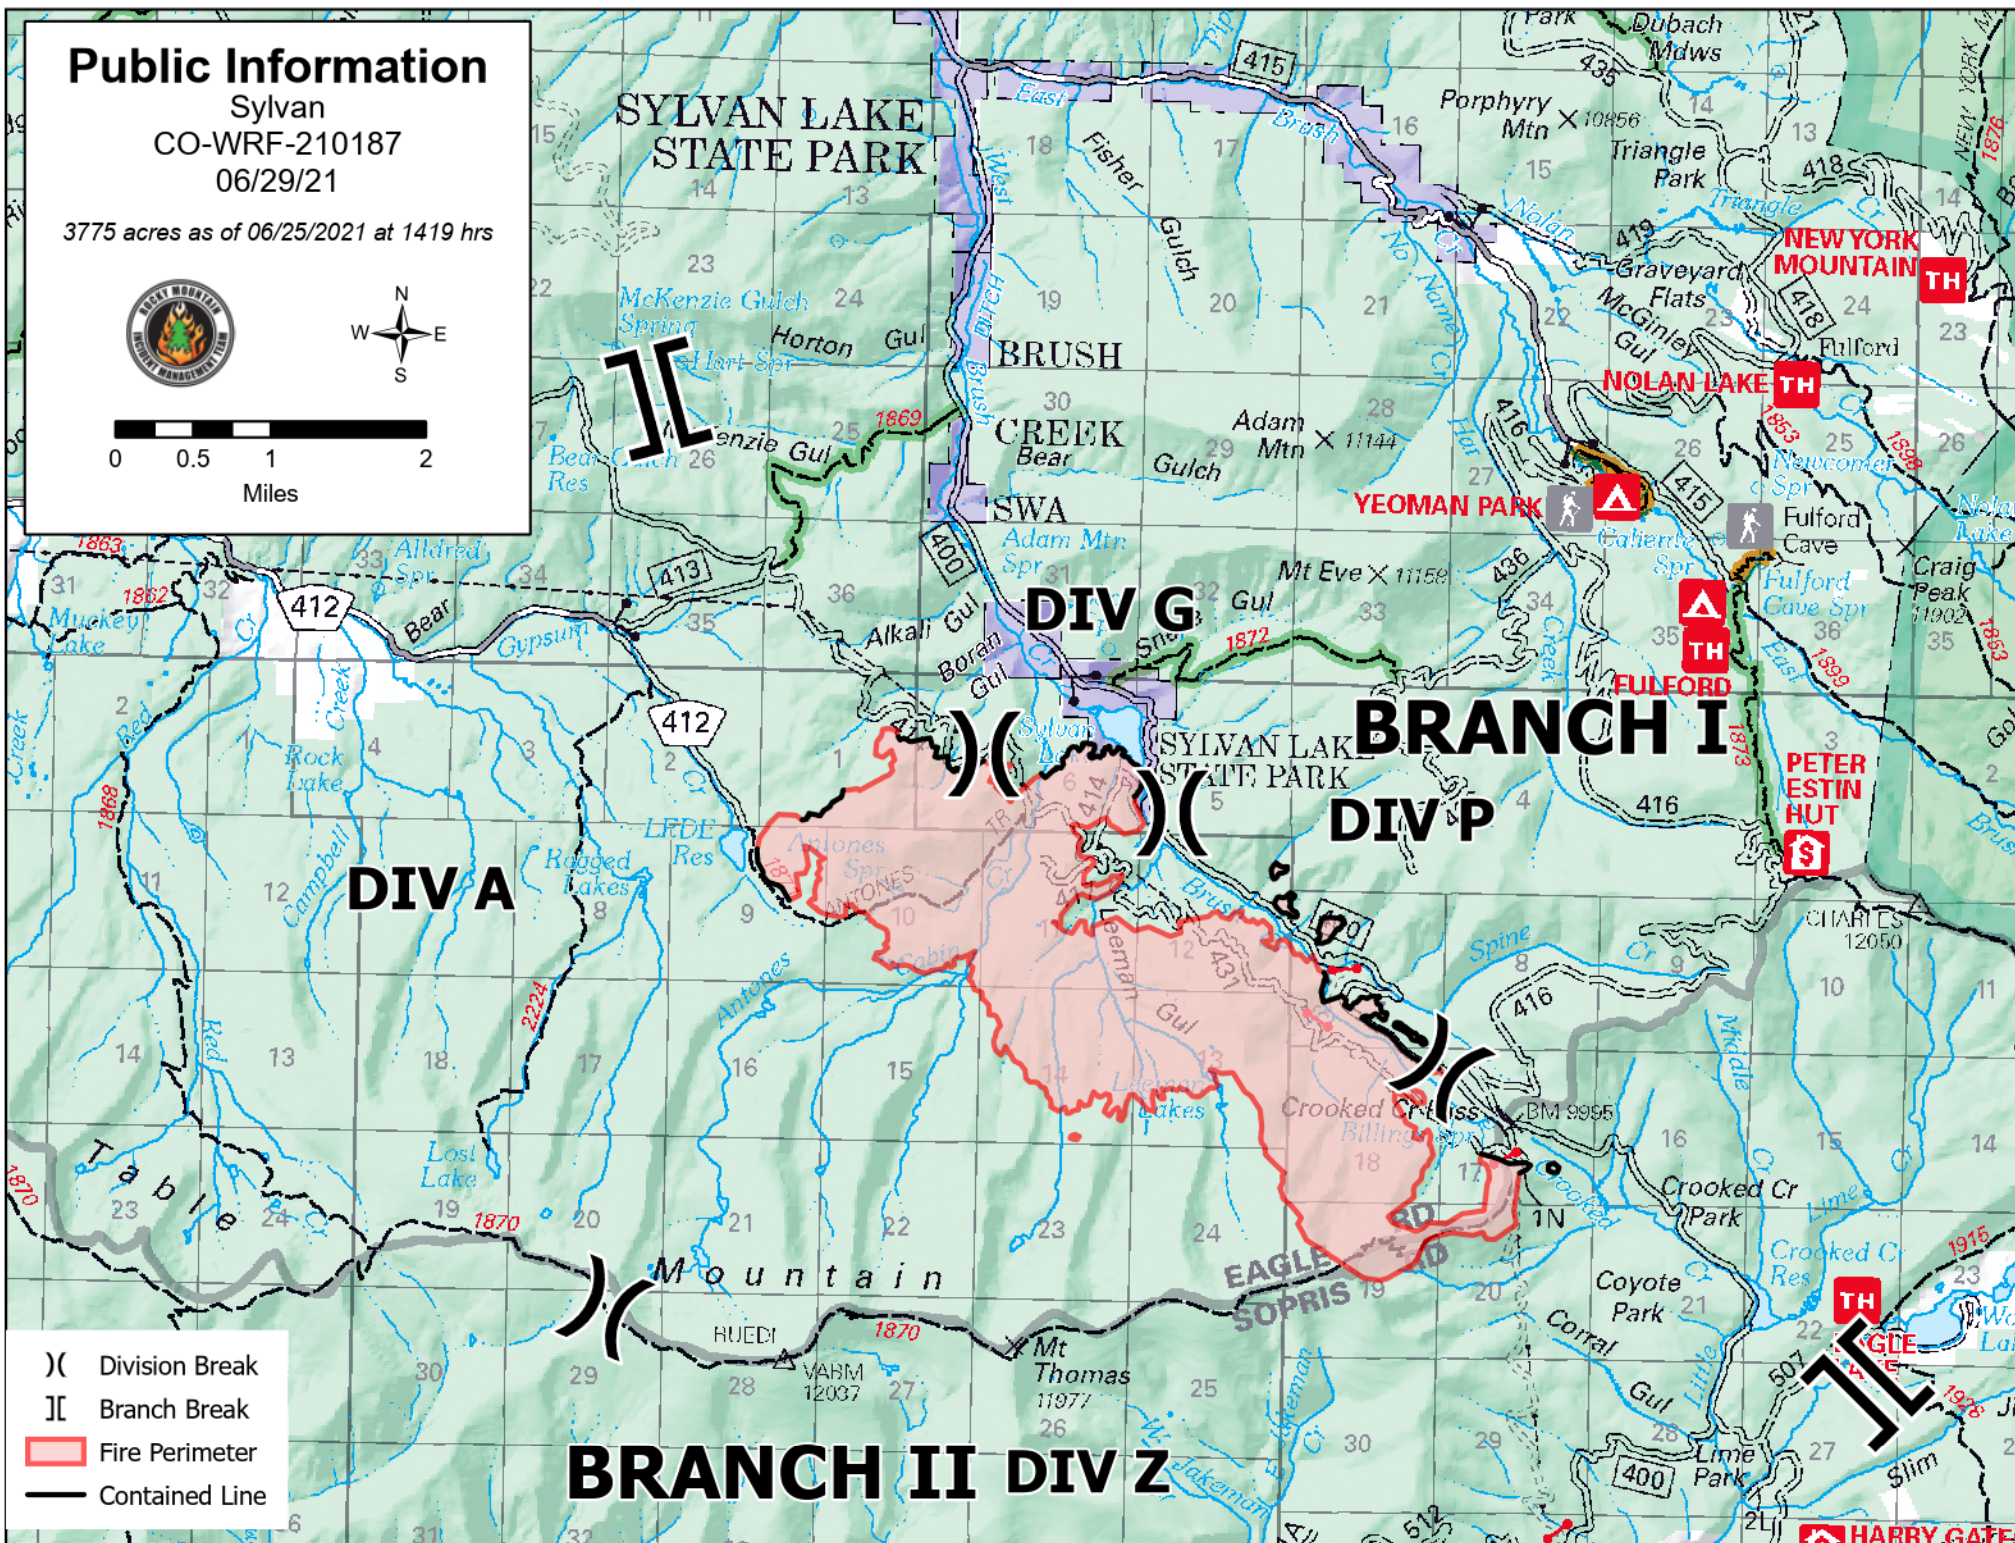

Public Information

Sylvan
CO-WRF-210187
06/29/21

3775 acres as of 06/25/2021 at 1419 hrs

-) (Division Break
-][Branch Break
- Fire Perimeter
- Contained Line

BRANCH II DIV Z

BRANCH I DIV P

DIV G

DIV A