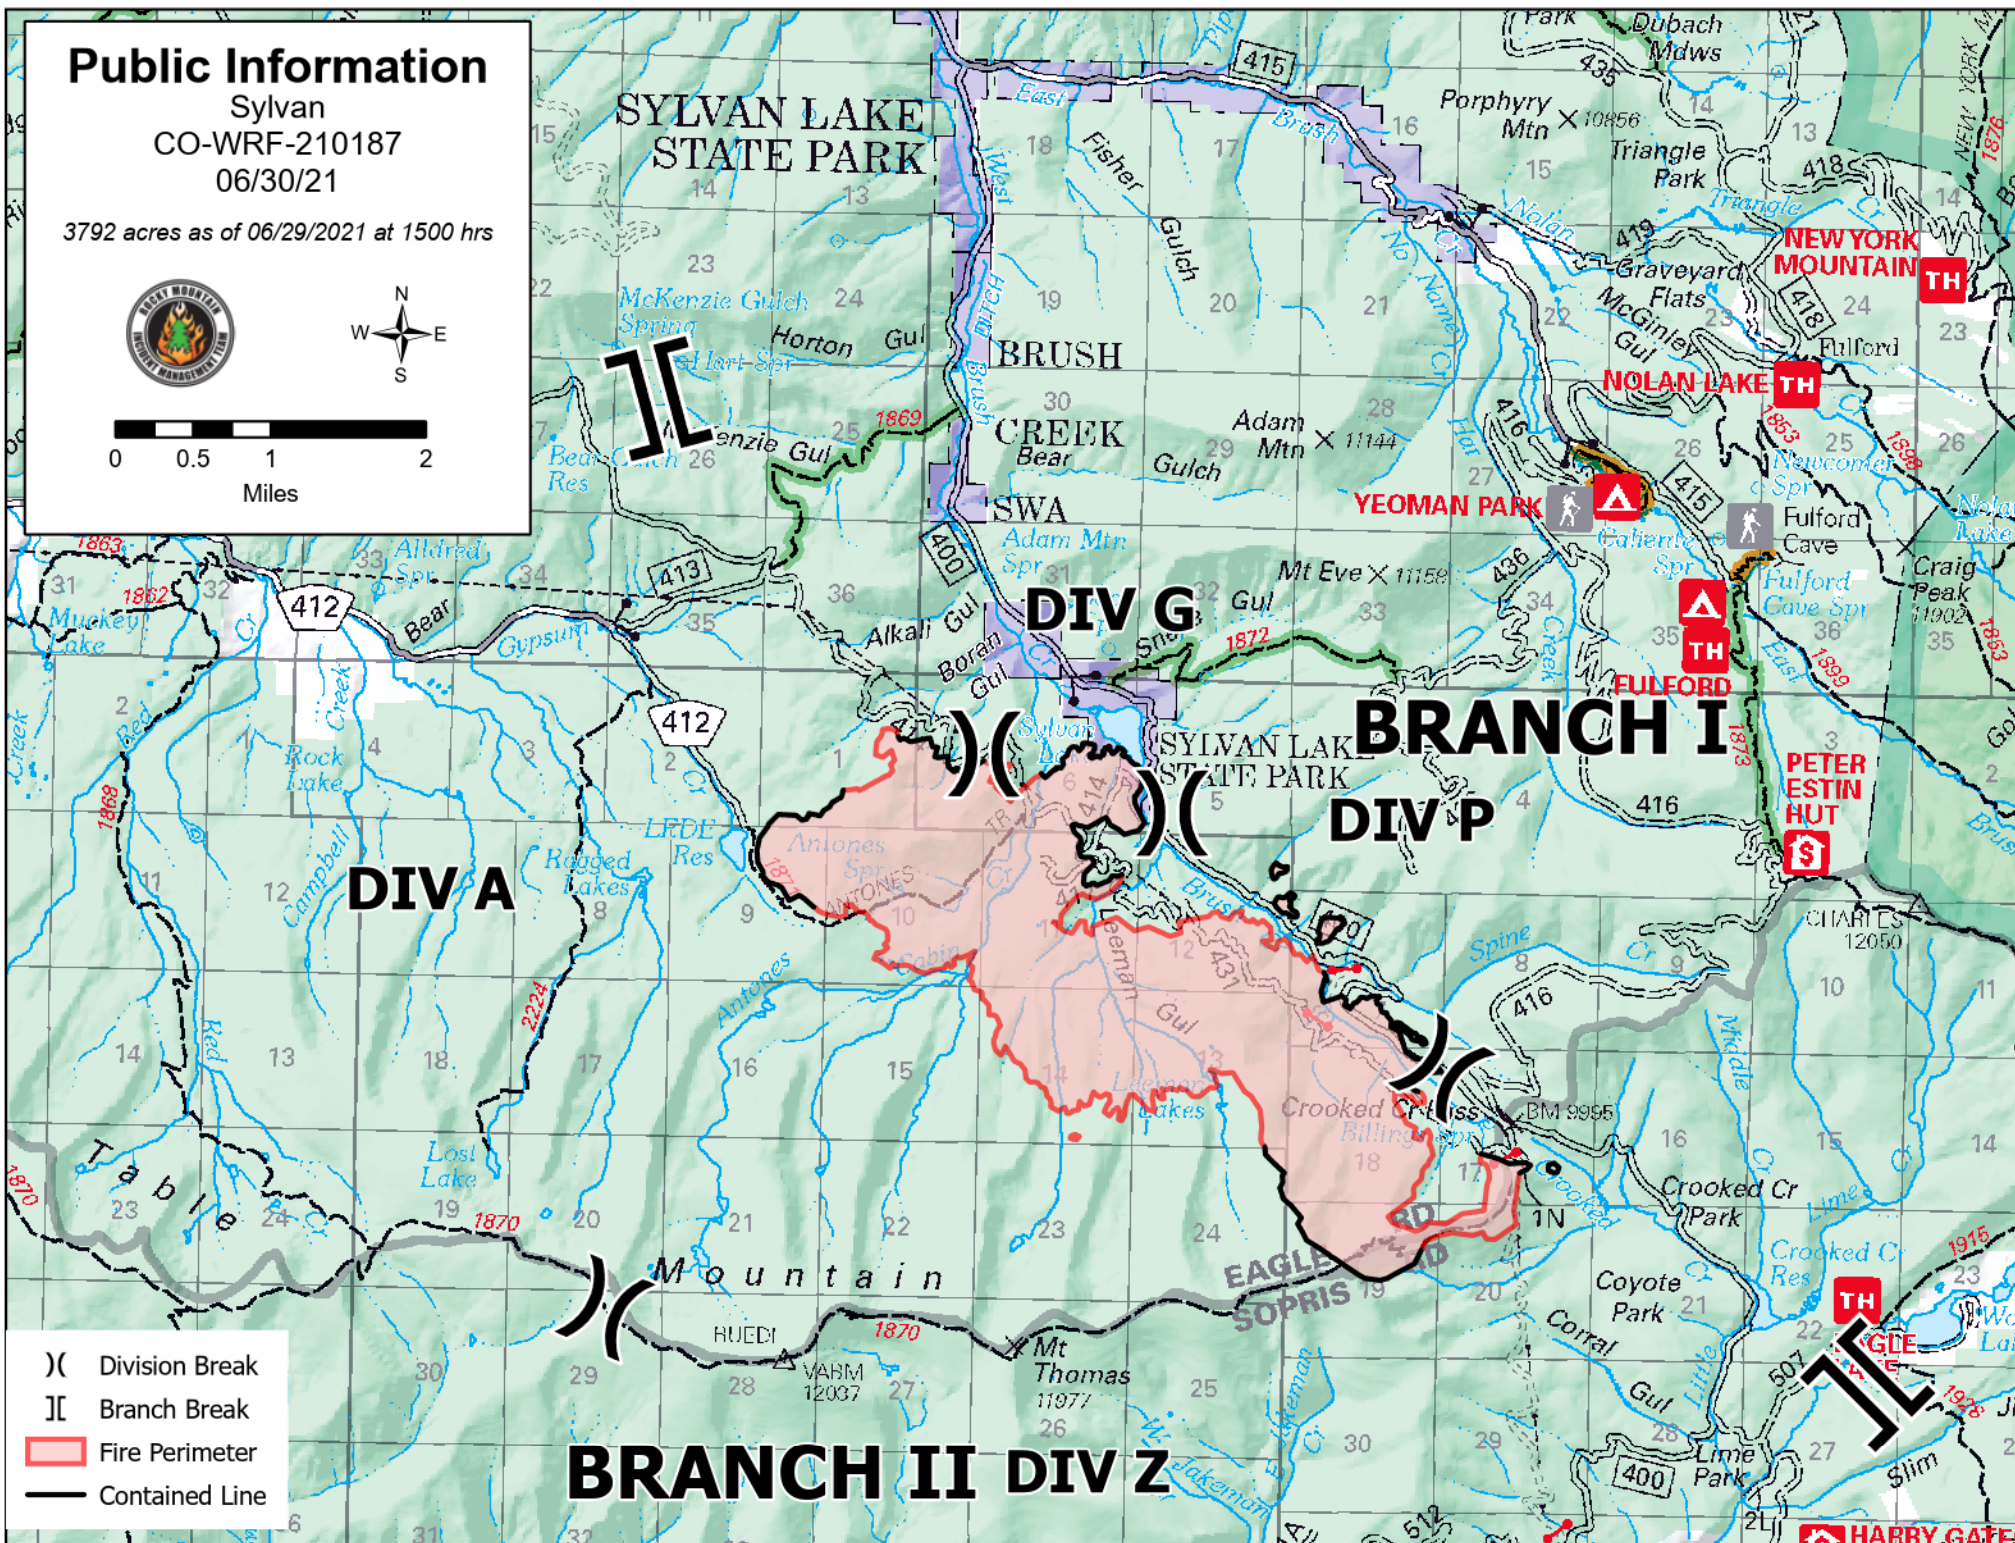

Public Information

Sylvan
CO-WRF-210187
06/30/21

3792 acres as of 06/29/2021 at 1500 hrs

-) (Division Break
-][Branch Break
- Fire Perimeter
- Contained Line

BRANCH II DIV Z

BRANCH I DIV P

BRANCH I DIV G

DIV A