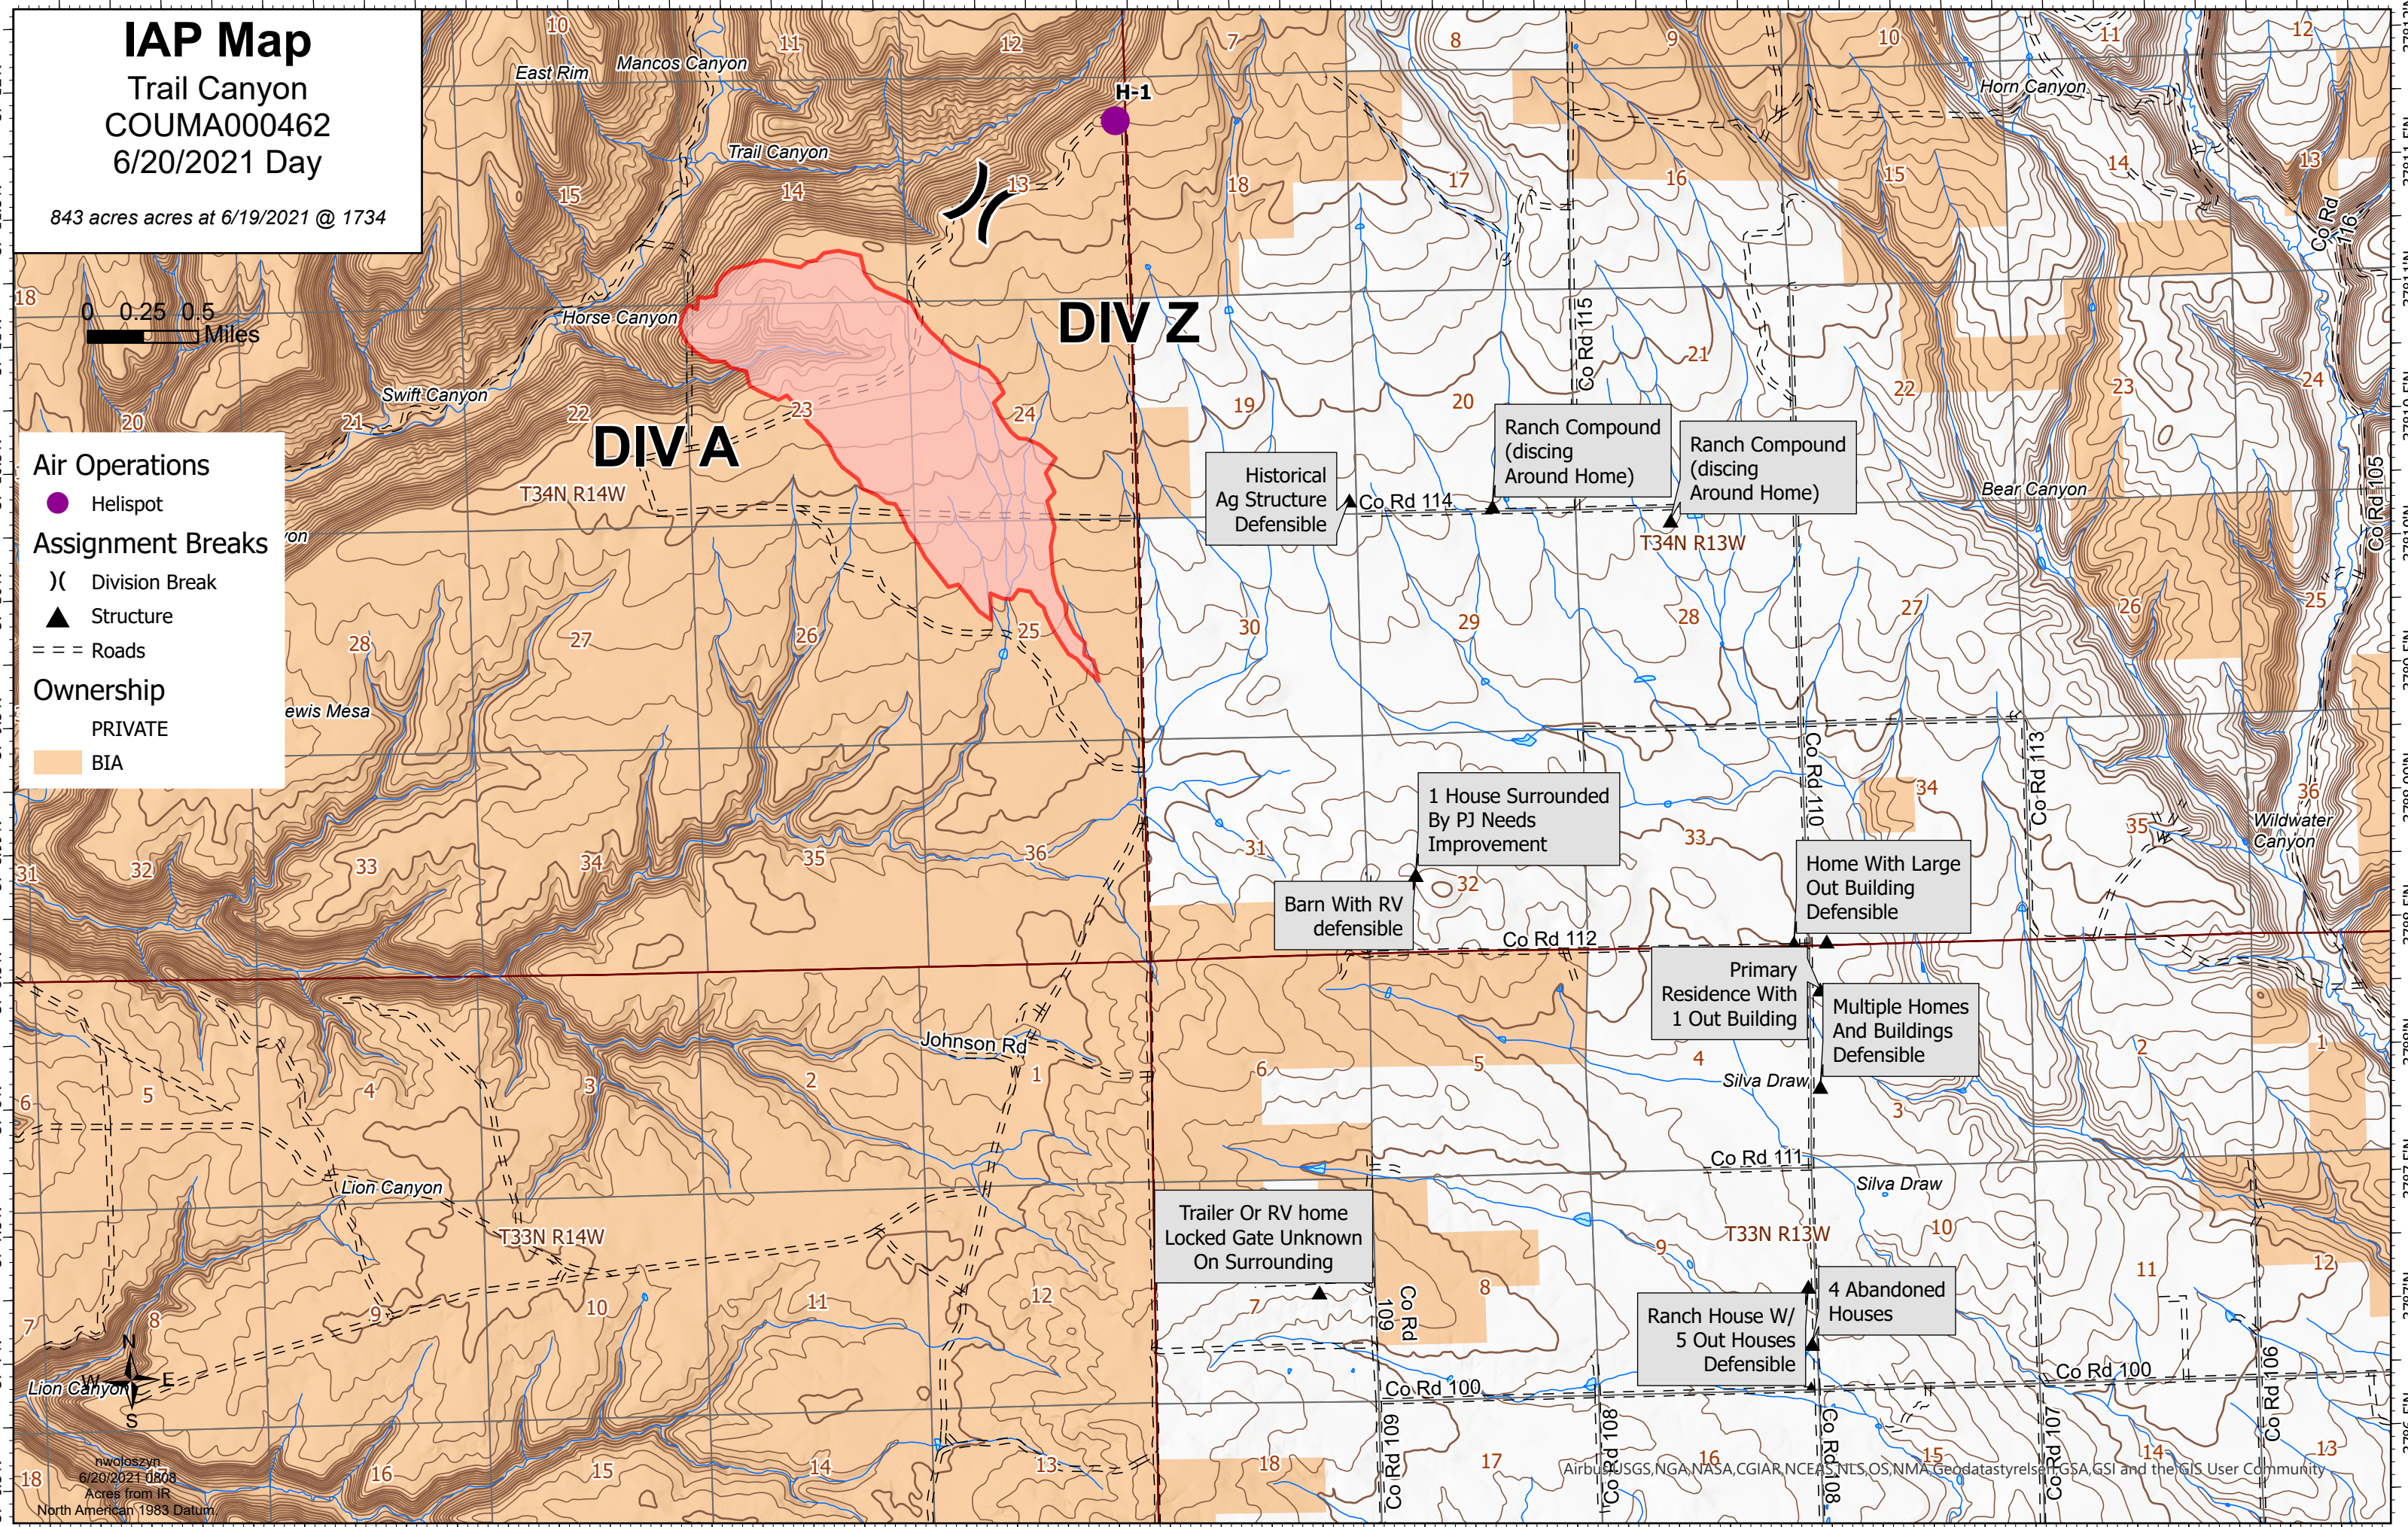

IAP Map

Trail Canyon

COUMA000462

6/20/2021 Day

843 acres at 6/19/2021 @ 1734

Air Operations

- Helispot

Assignment Breaks

-) (Division Break
- ▲ Structure
- == Roads

Ownership

- PRIVATE
- BIA

DIVA

DIV Z

H-1

Historical Ag Structure Defensible

Ranch Compound (discing Around Home)

Ranch Compound (discing Around Home)

1 House Surrounded By PJ Needs Improvement

Barn With RV defensible

Home With Large Out Building Defensible

Primary Residence With 1 Out Building

Multiple Homes And Buildings Defensible

Trailer Or RV home Locked Gate Unknown On Surrounding

Ranch House W/ 5 Out Houses Defensible

4 Abandoned Houses

nwojoscyn
6/20/2021 08:08
Acres from IR
North American 1983 Datum