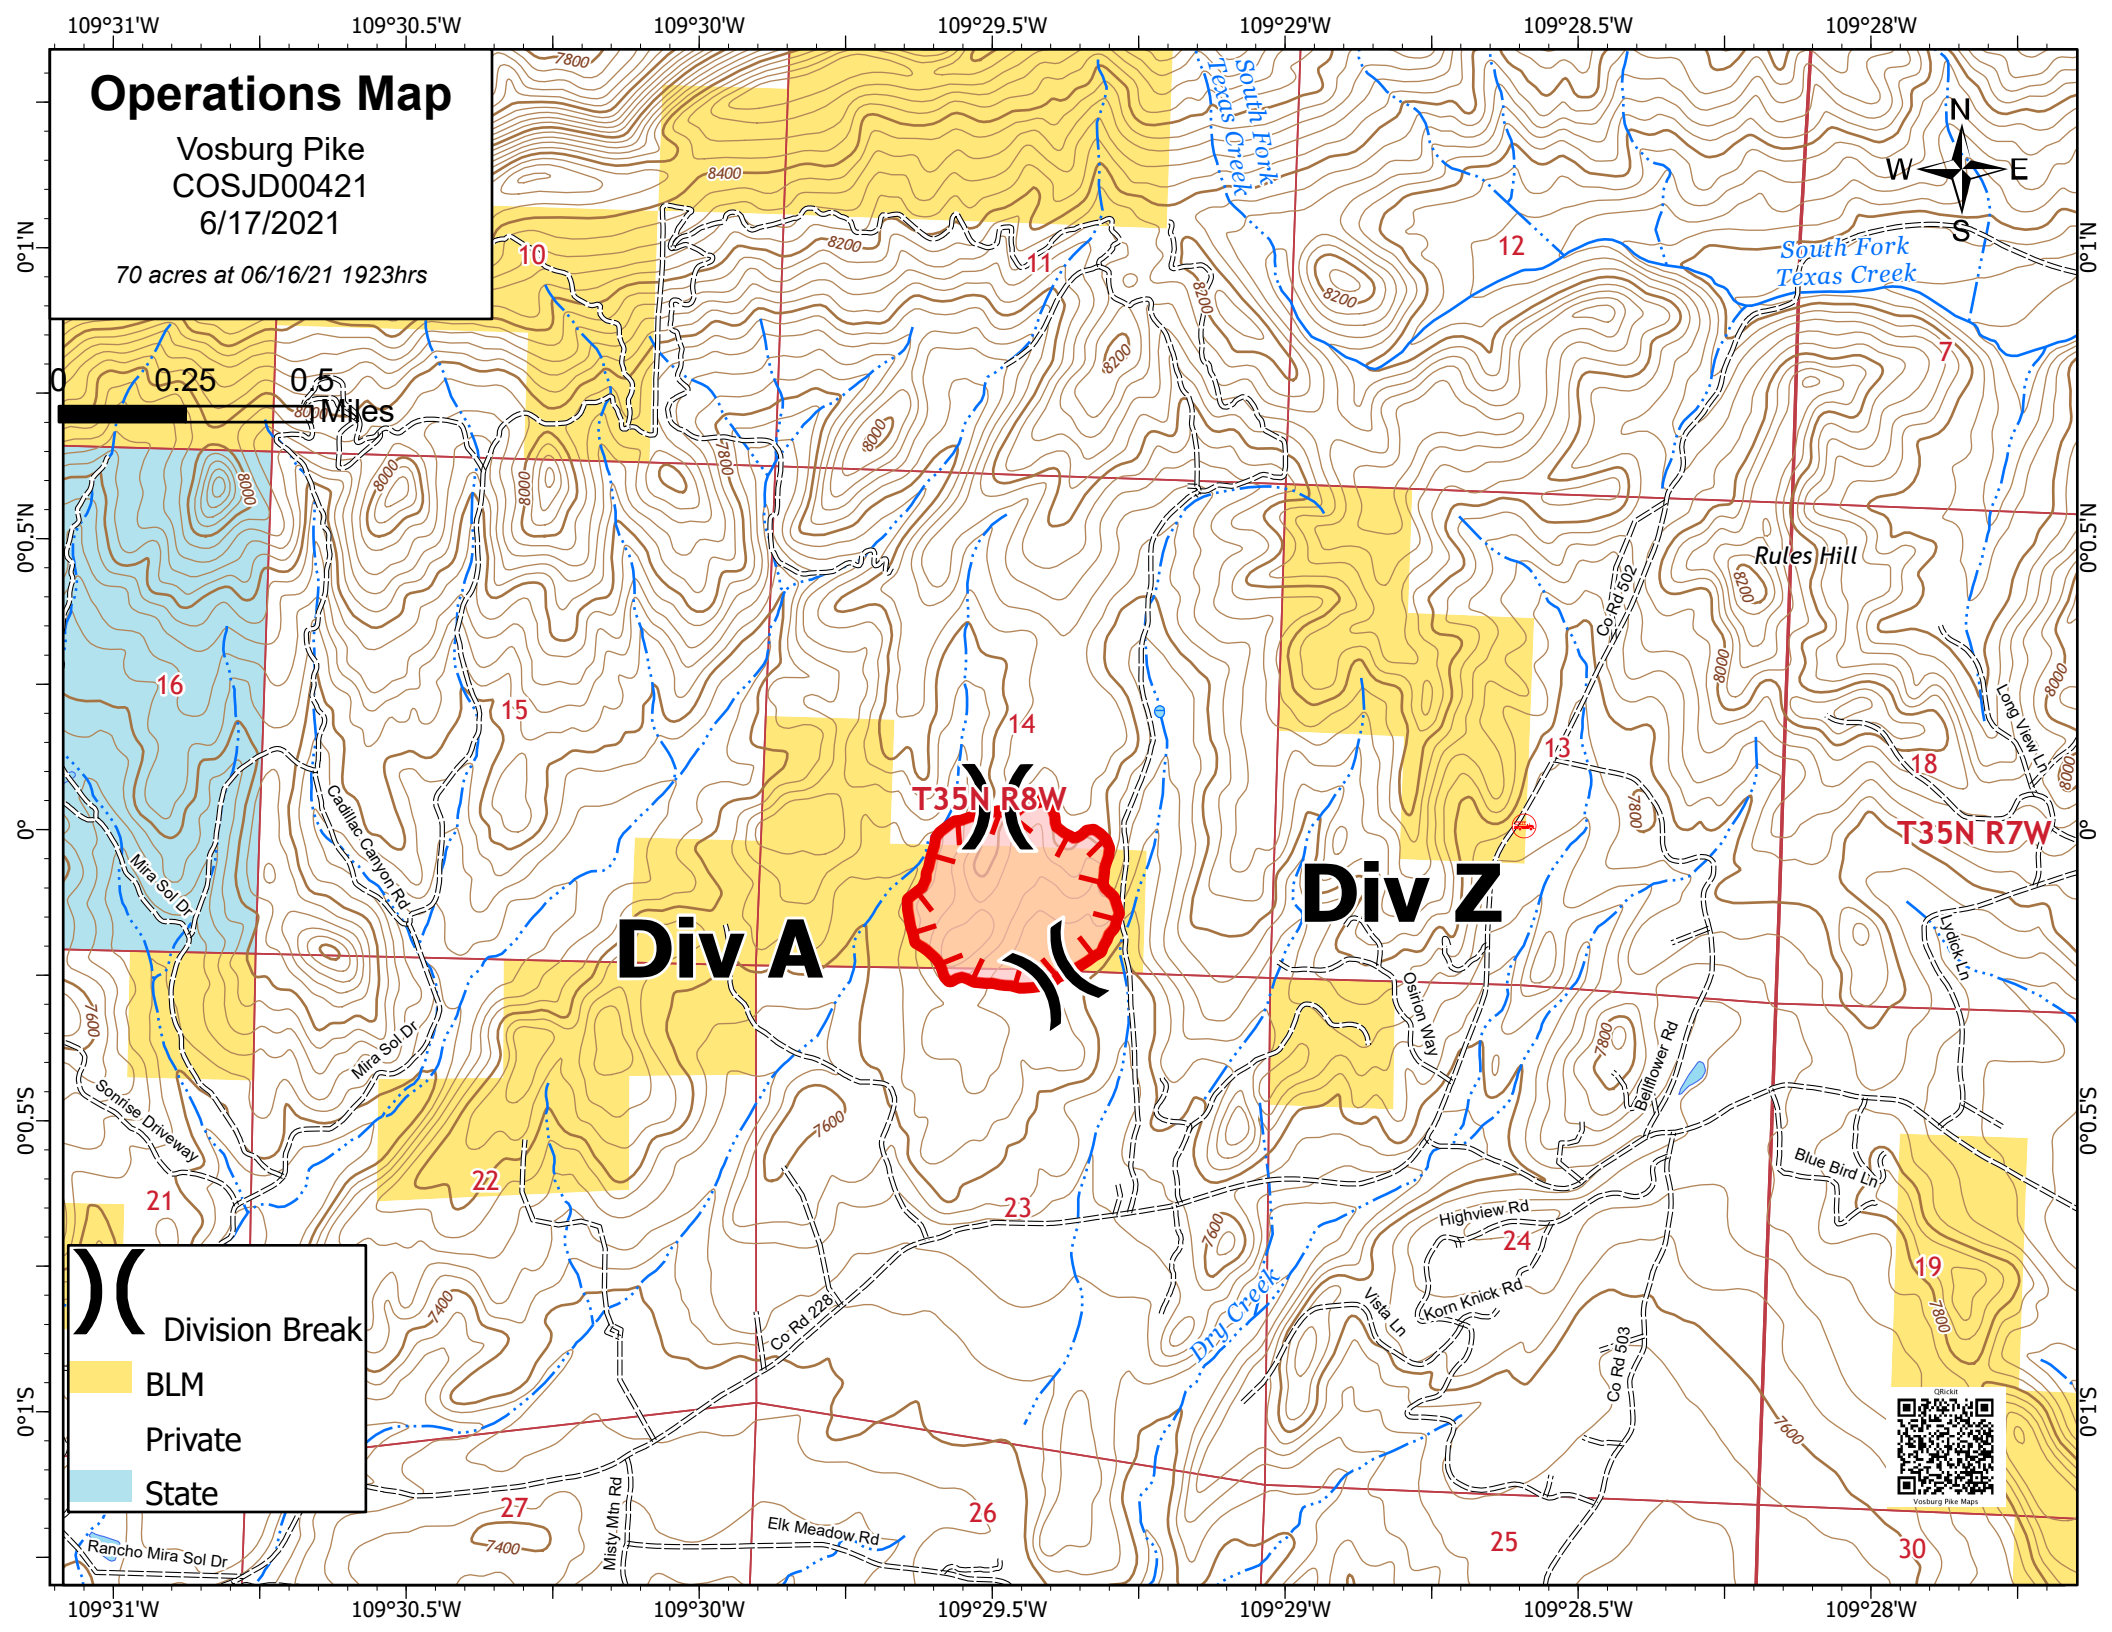

Operations Map

Vosburg Pike
COSJD00421
6/17/2021

70 acres at 06/16/21 1923hrs

0.25 0.5
Miles

Div A

Div Z

T35N R8W

T35N R7W

-  Division Break
-  BLM
-  Private
-  State