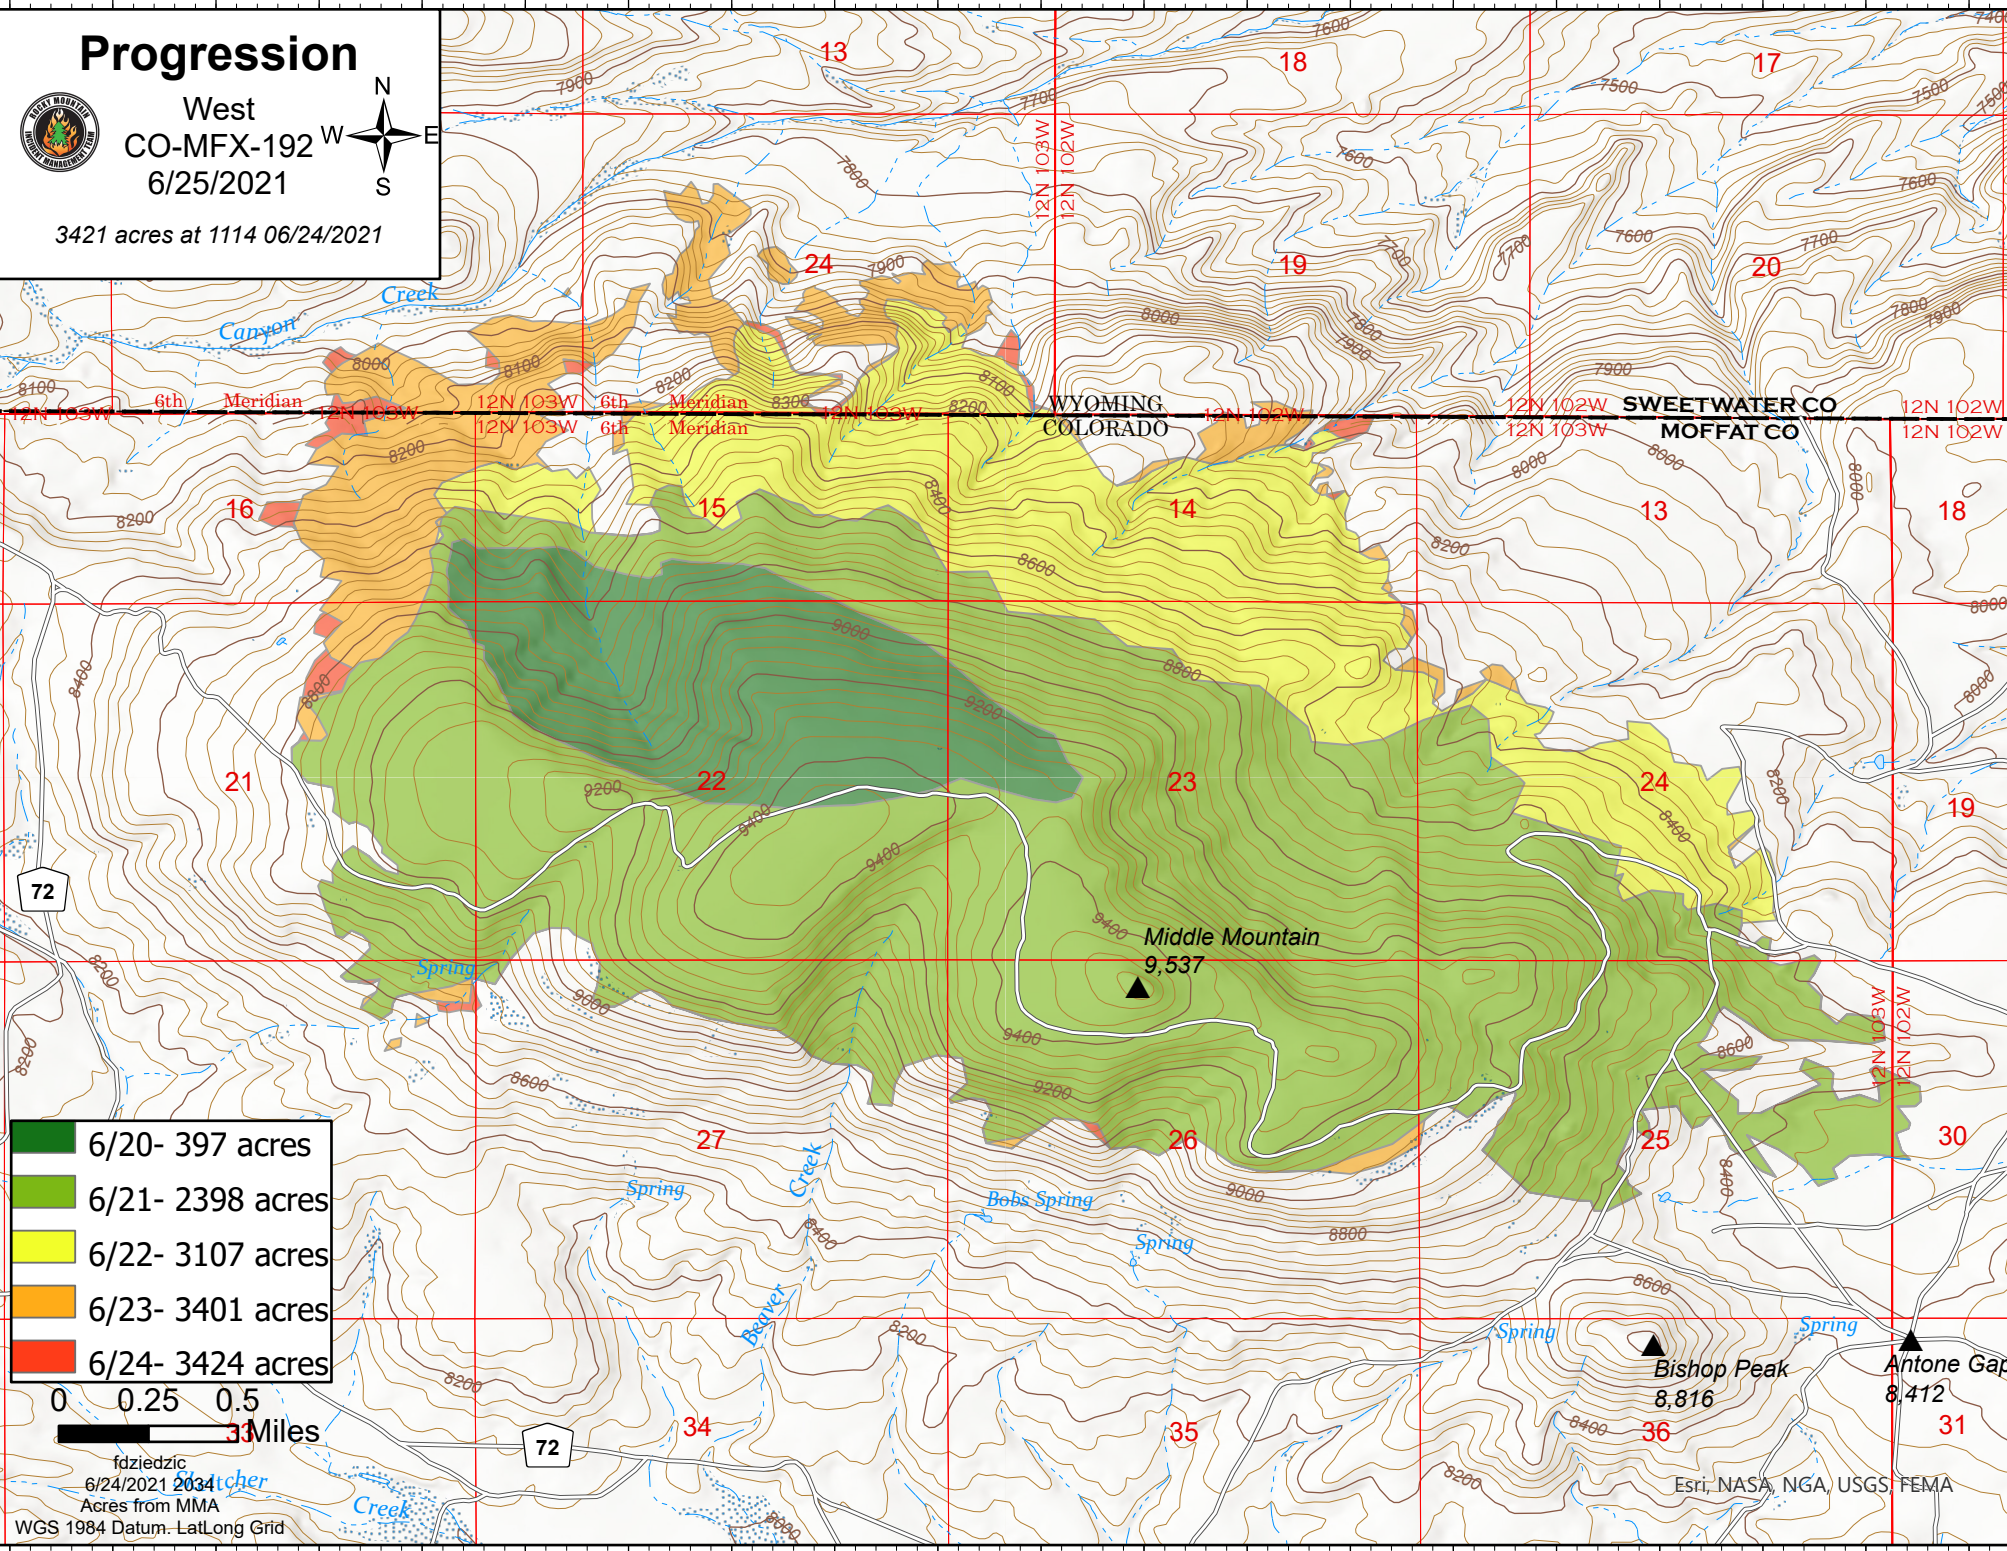

Progression

West
CO-MFX-192
6/25/2021

3421 acres at 1114 06/24/2021

- 6/20- 397 acres
- 6/21- 2398 acres
- 6/22- 3107 acres
- 6/23- 3401 acres
- 6/24- 3424 acres

0 0.25 0.5
Miles

fdziedzic
6/24/2021 2034
Acres from MMA
WGS 1984 Datum- LatLong Grid

Esri, NASA, NGA, USGS, FEMA