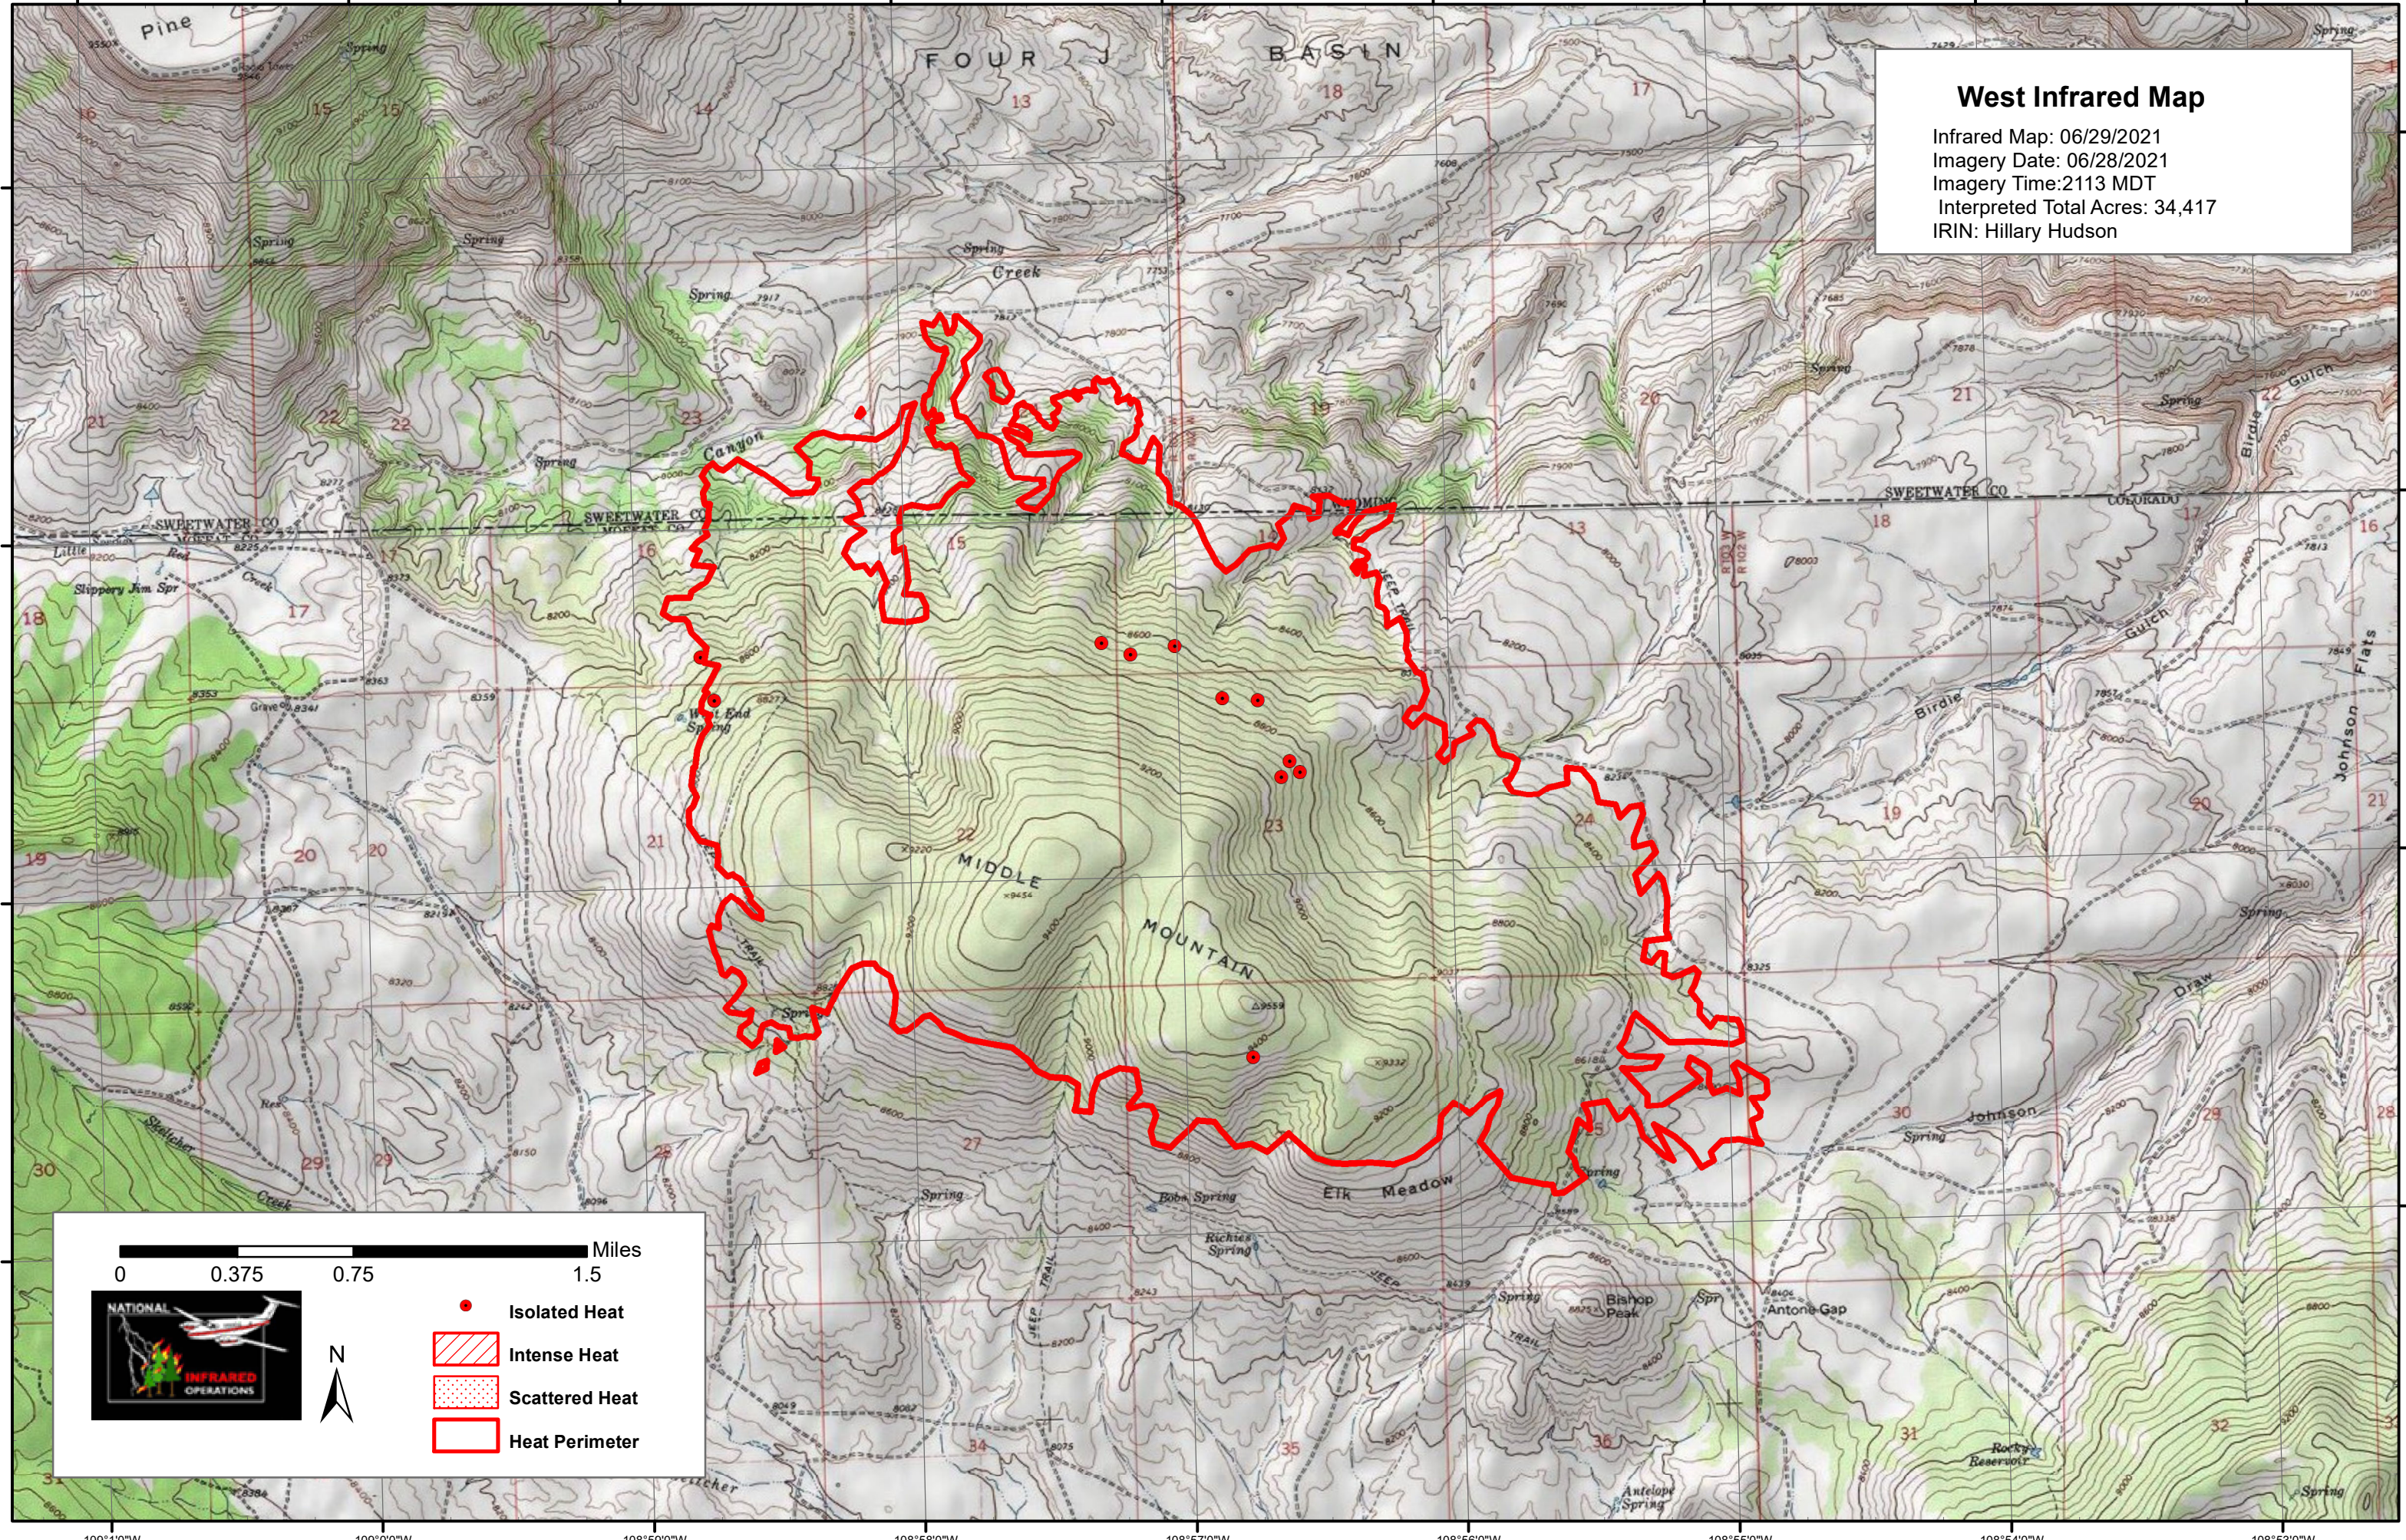

West Infrared Map
Infrared Map: 06/29/2021
Imagery Date: 06/28/2021
Imagery Time: 2113 MDT
Interpreted Total Acres: 34,417
IRIN: Hillary Hudson

0 0.375 0.75 1.5 Miles

Isolated Heat (Red dot)
Intense Heat (Red hatched box)
Scattered Heat (Red dotted box)
Heat Perimeter (Red outline)

N