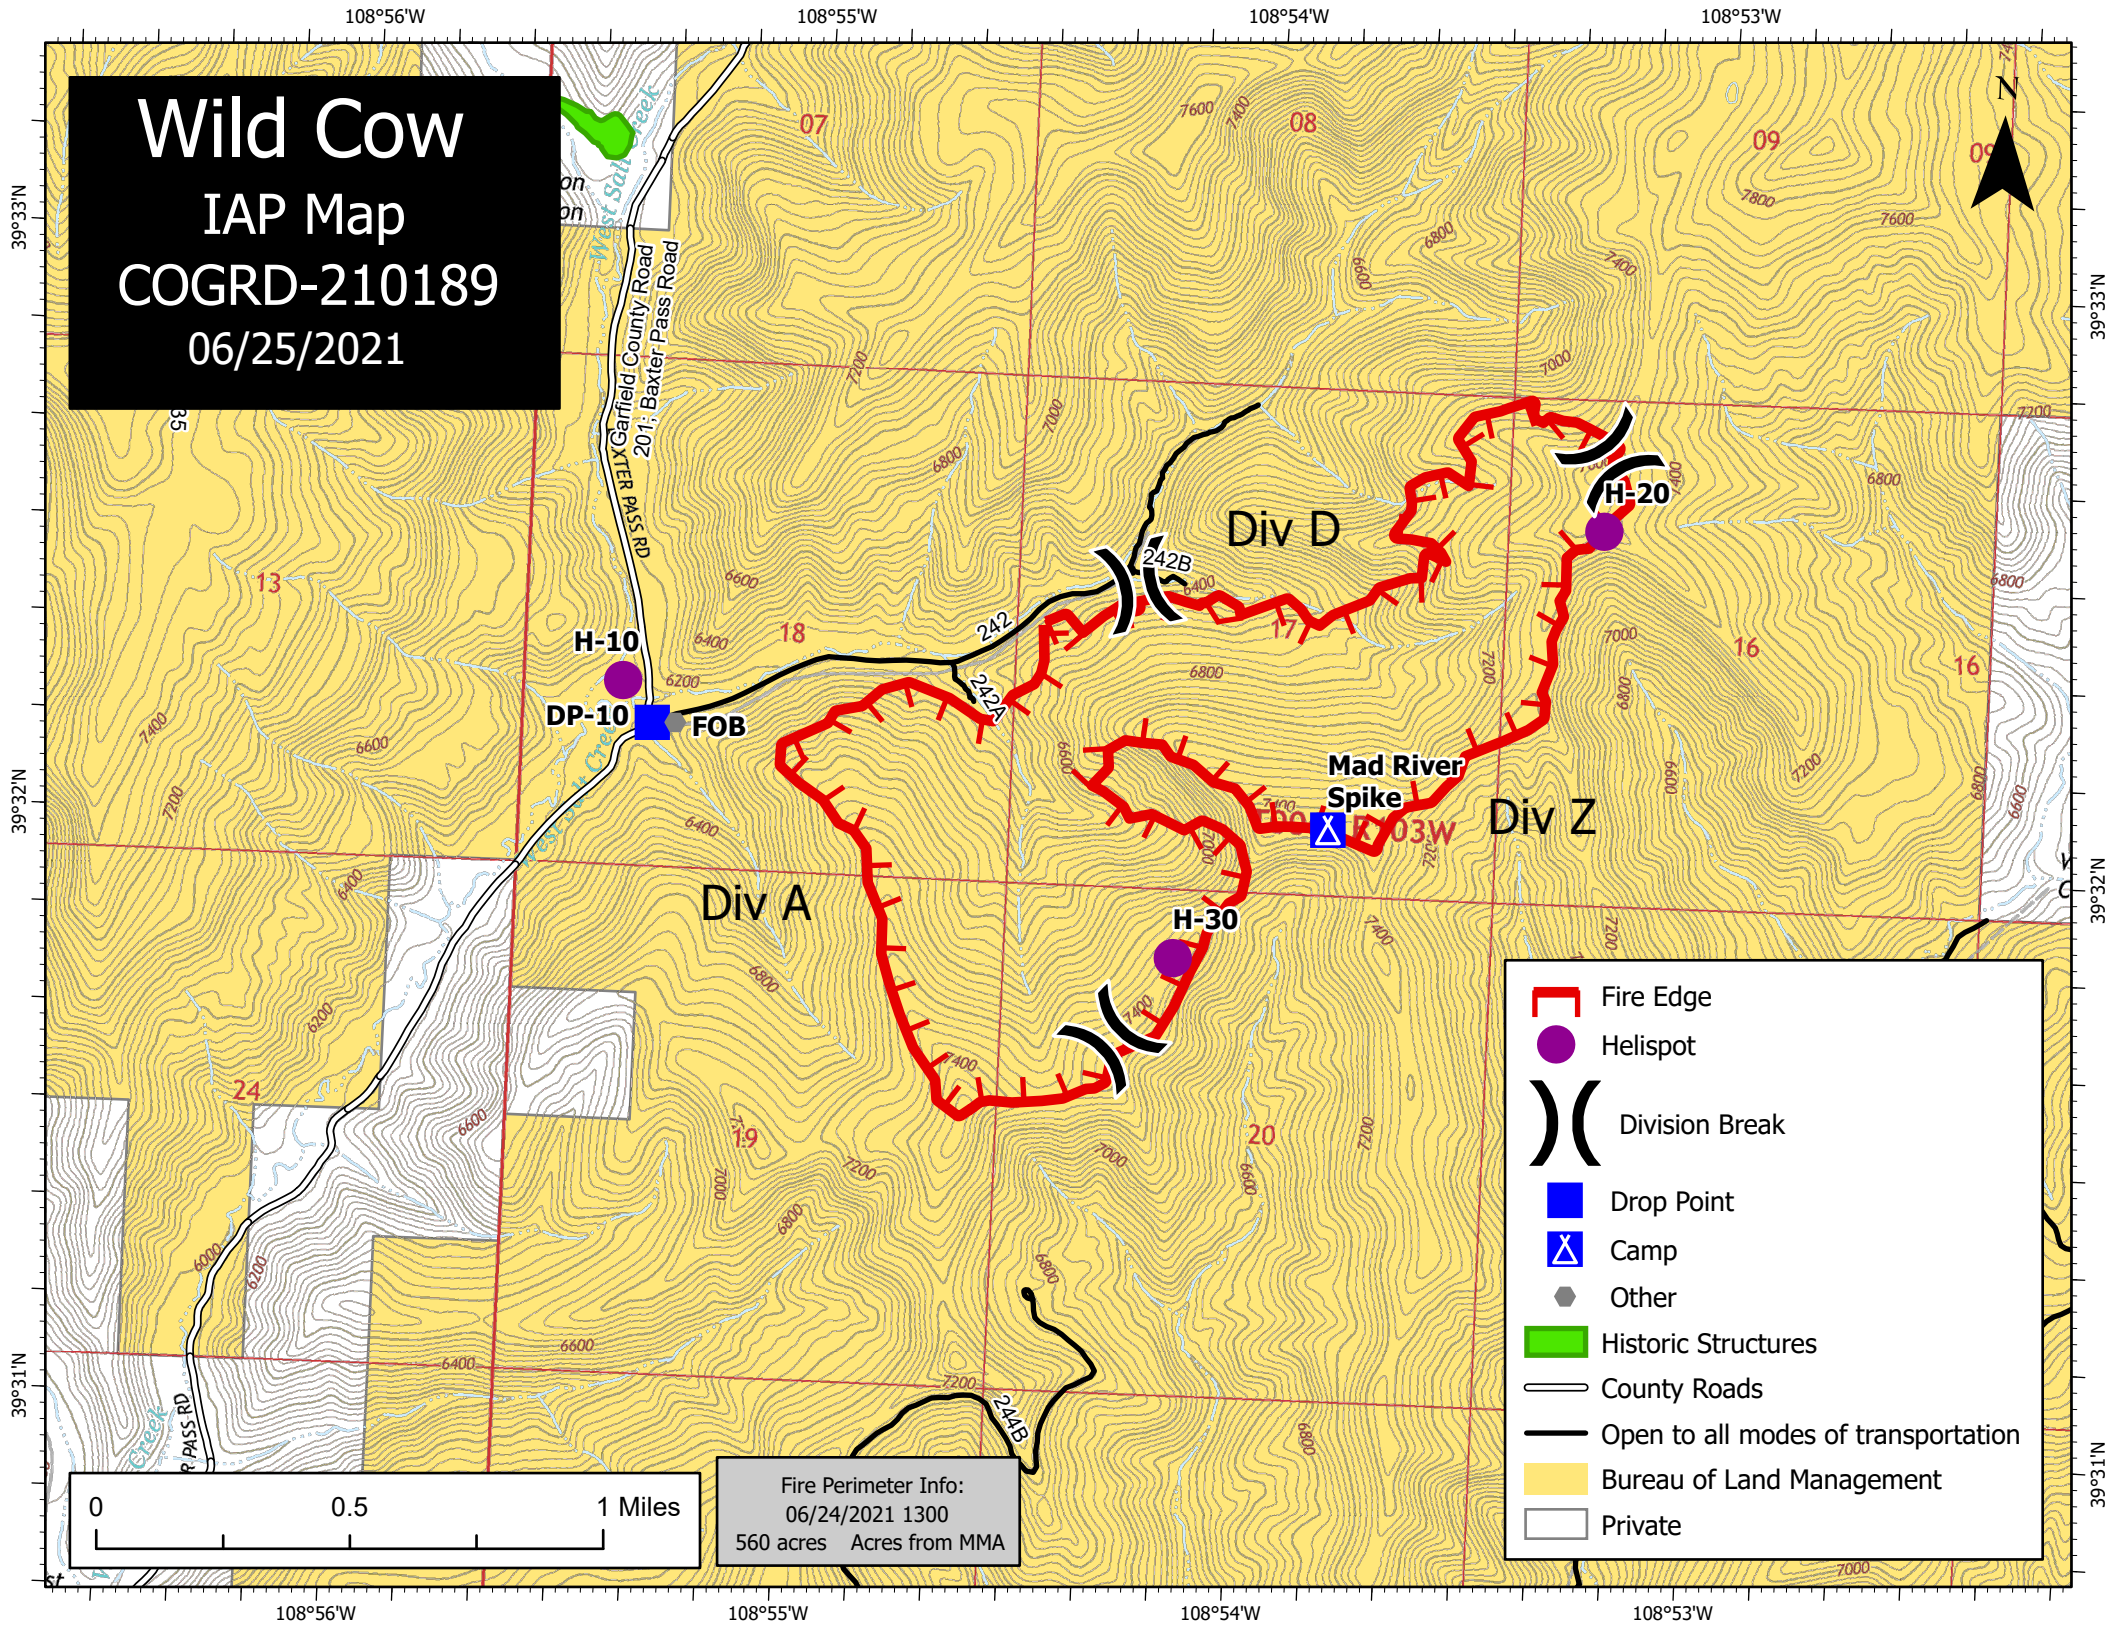

Wild Cow
IAP Map
COGRD-210189
06/25/2021

Fire Perimeter Info:
 06/24/2021 1300
 560 acres Acres from MMA

- Fire Edge
- Helispot
- Division Break
- Drop Point
- Camp
- Other
- Historic Structures
- County Roads
- Open to all modes of transportation
- Bureau of Land Management
- Private