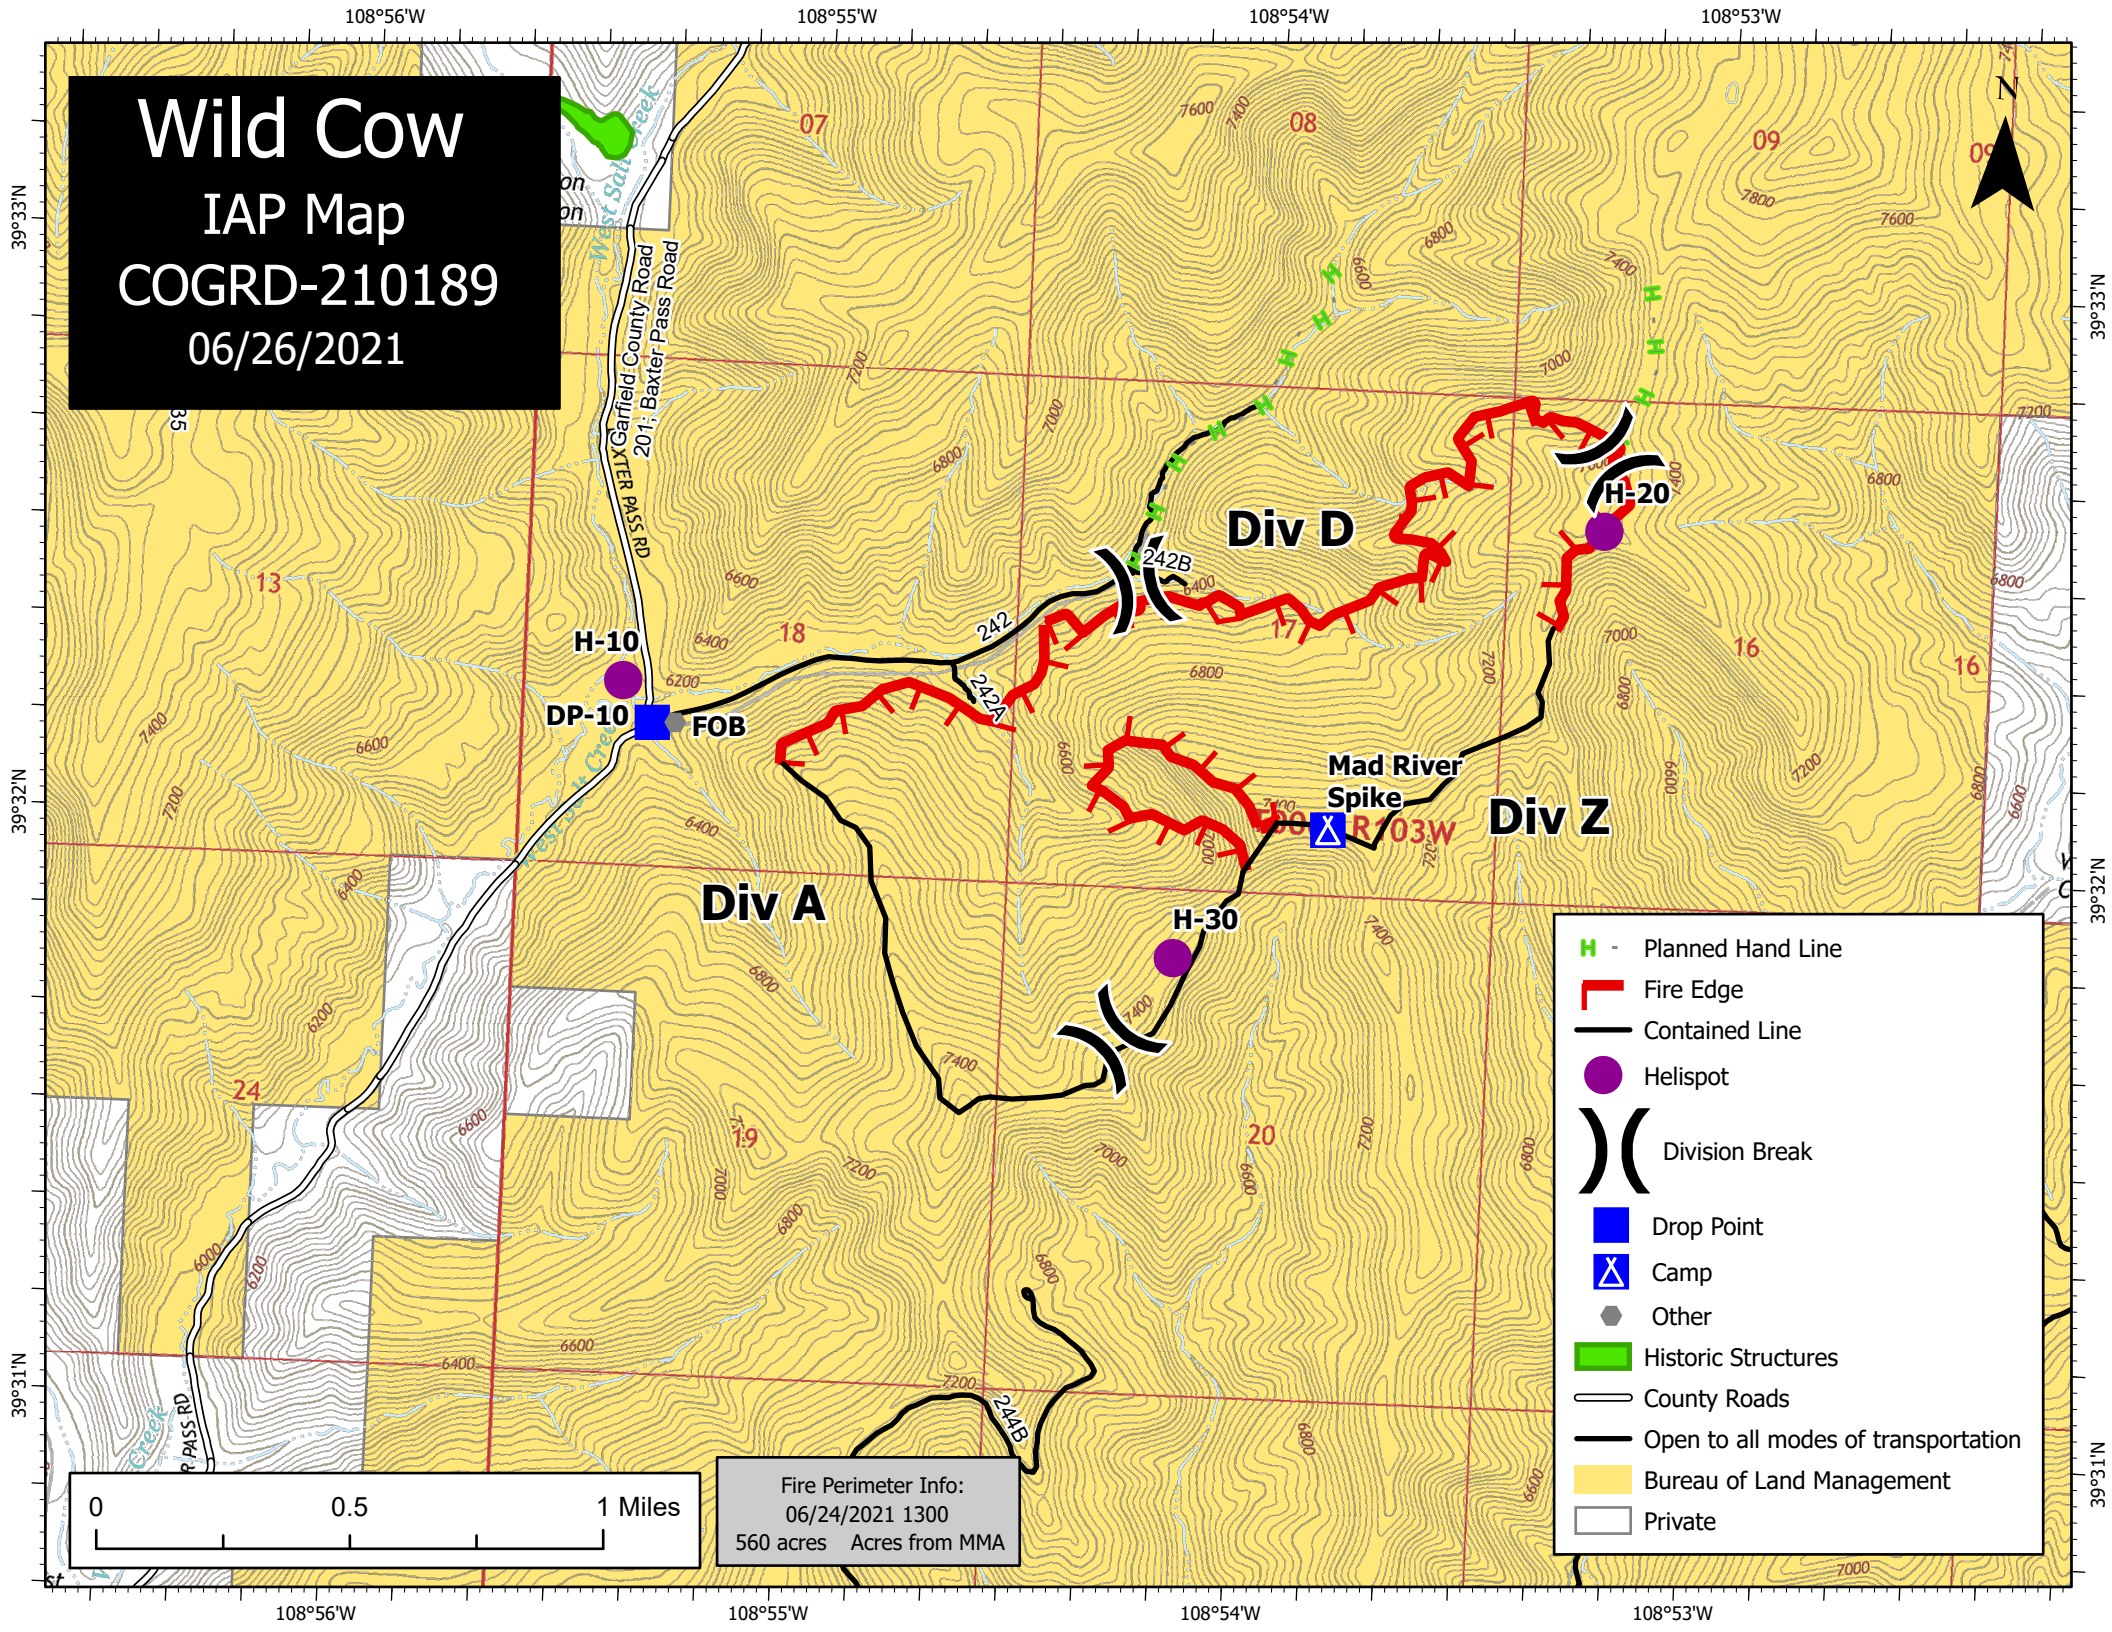

Wild Cow
IAP Map
COGRD-210189
06/26/2021

Fire Perimeter Info:
 06/24/2021 1300
 560 acres Acres from MMA