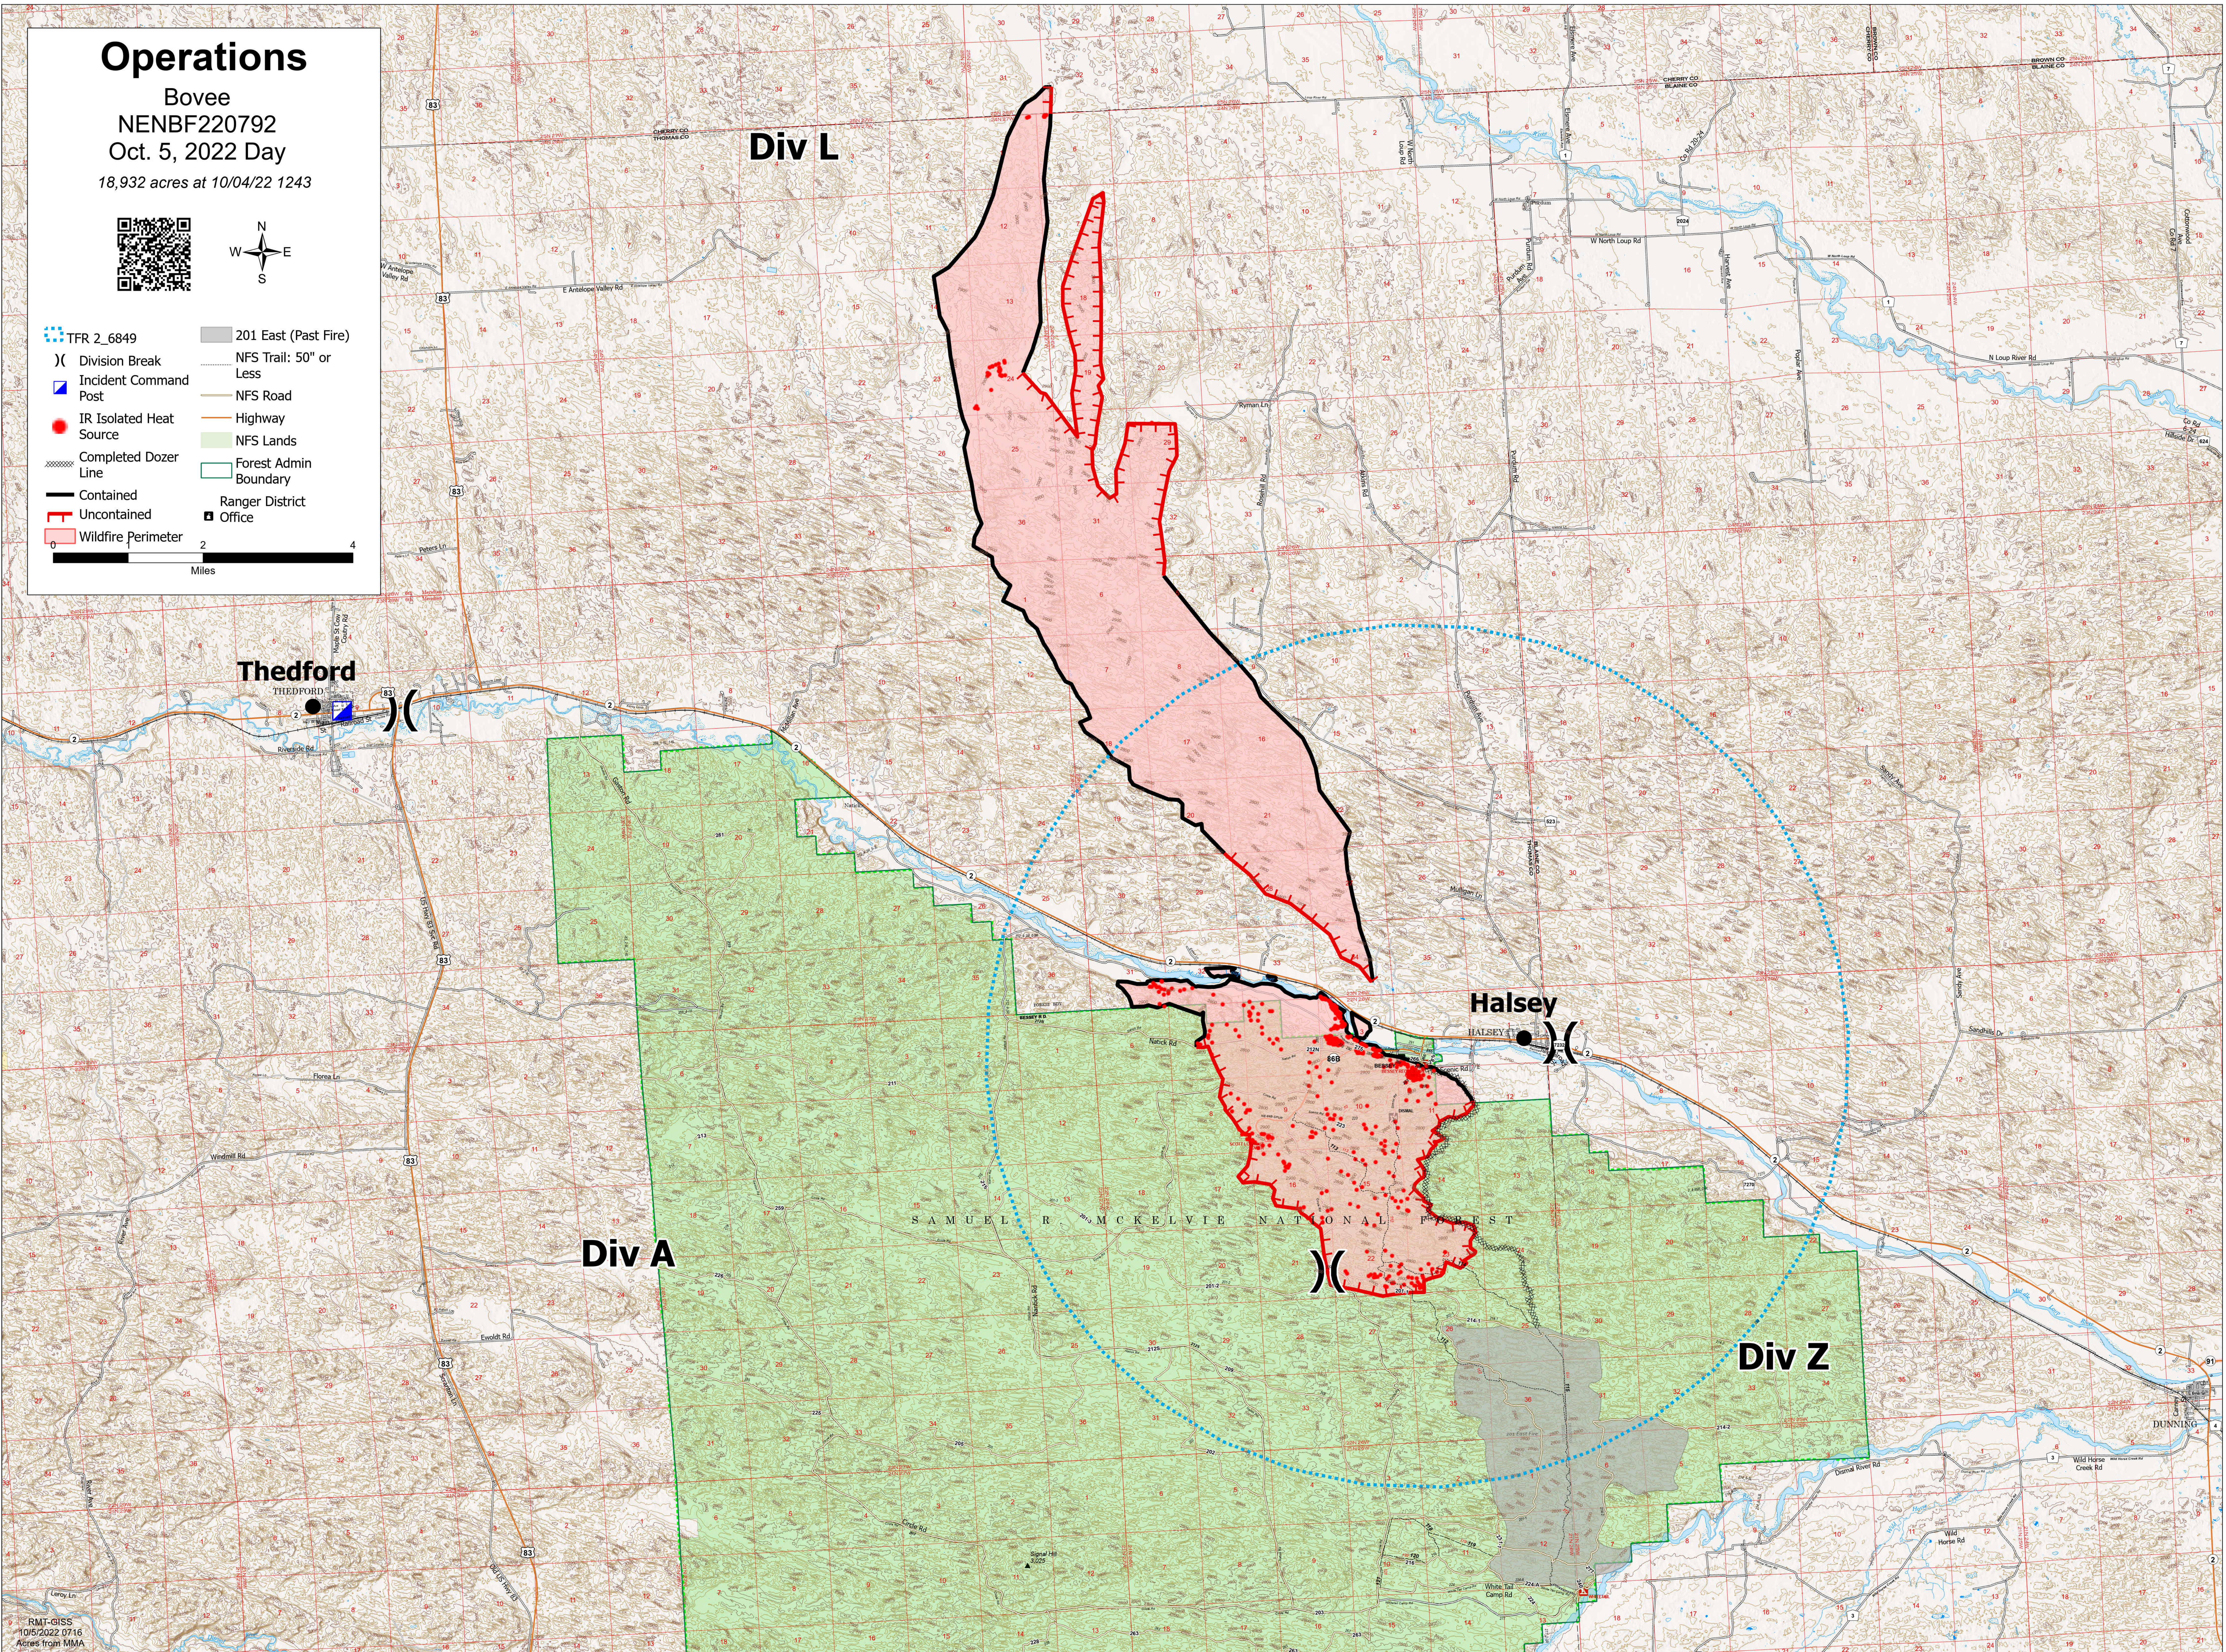

# Operations

Bovee  
NENBF220792  
Oct. 5, 2022 Day  
18,932 acres at 10/04/22 1243

- TFR 2, 6849
- Division Break
- Incident Command Post
- IR Isolated Heat Source
- Completed Dozer Line
- Contained
- Uncontained
- Wildfire Perimeter
- 201 East (Past Fire)
- NFS Trail: 50" or Less
- NFS Road
- Highway
- NFS Lands
- Forest Admin Boundary
- Ranger District
- Office

**Thedford**

**Halsey**

**Div A**

**Div L**

**Div Z**

SAMUEL R. MCKELVIE NATIONAL FOREST