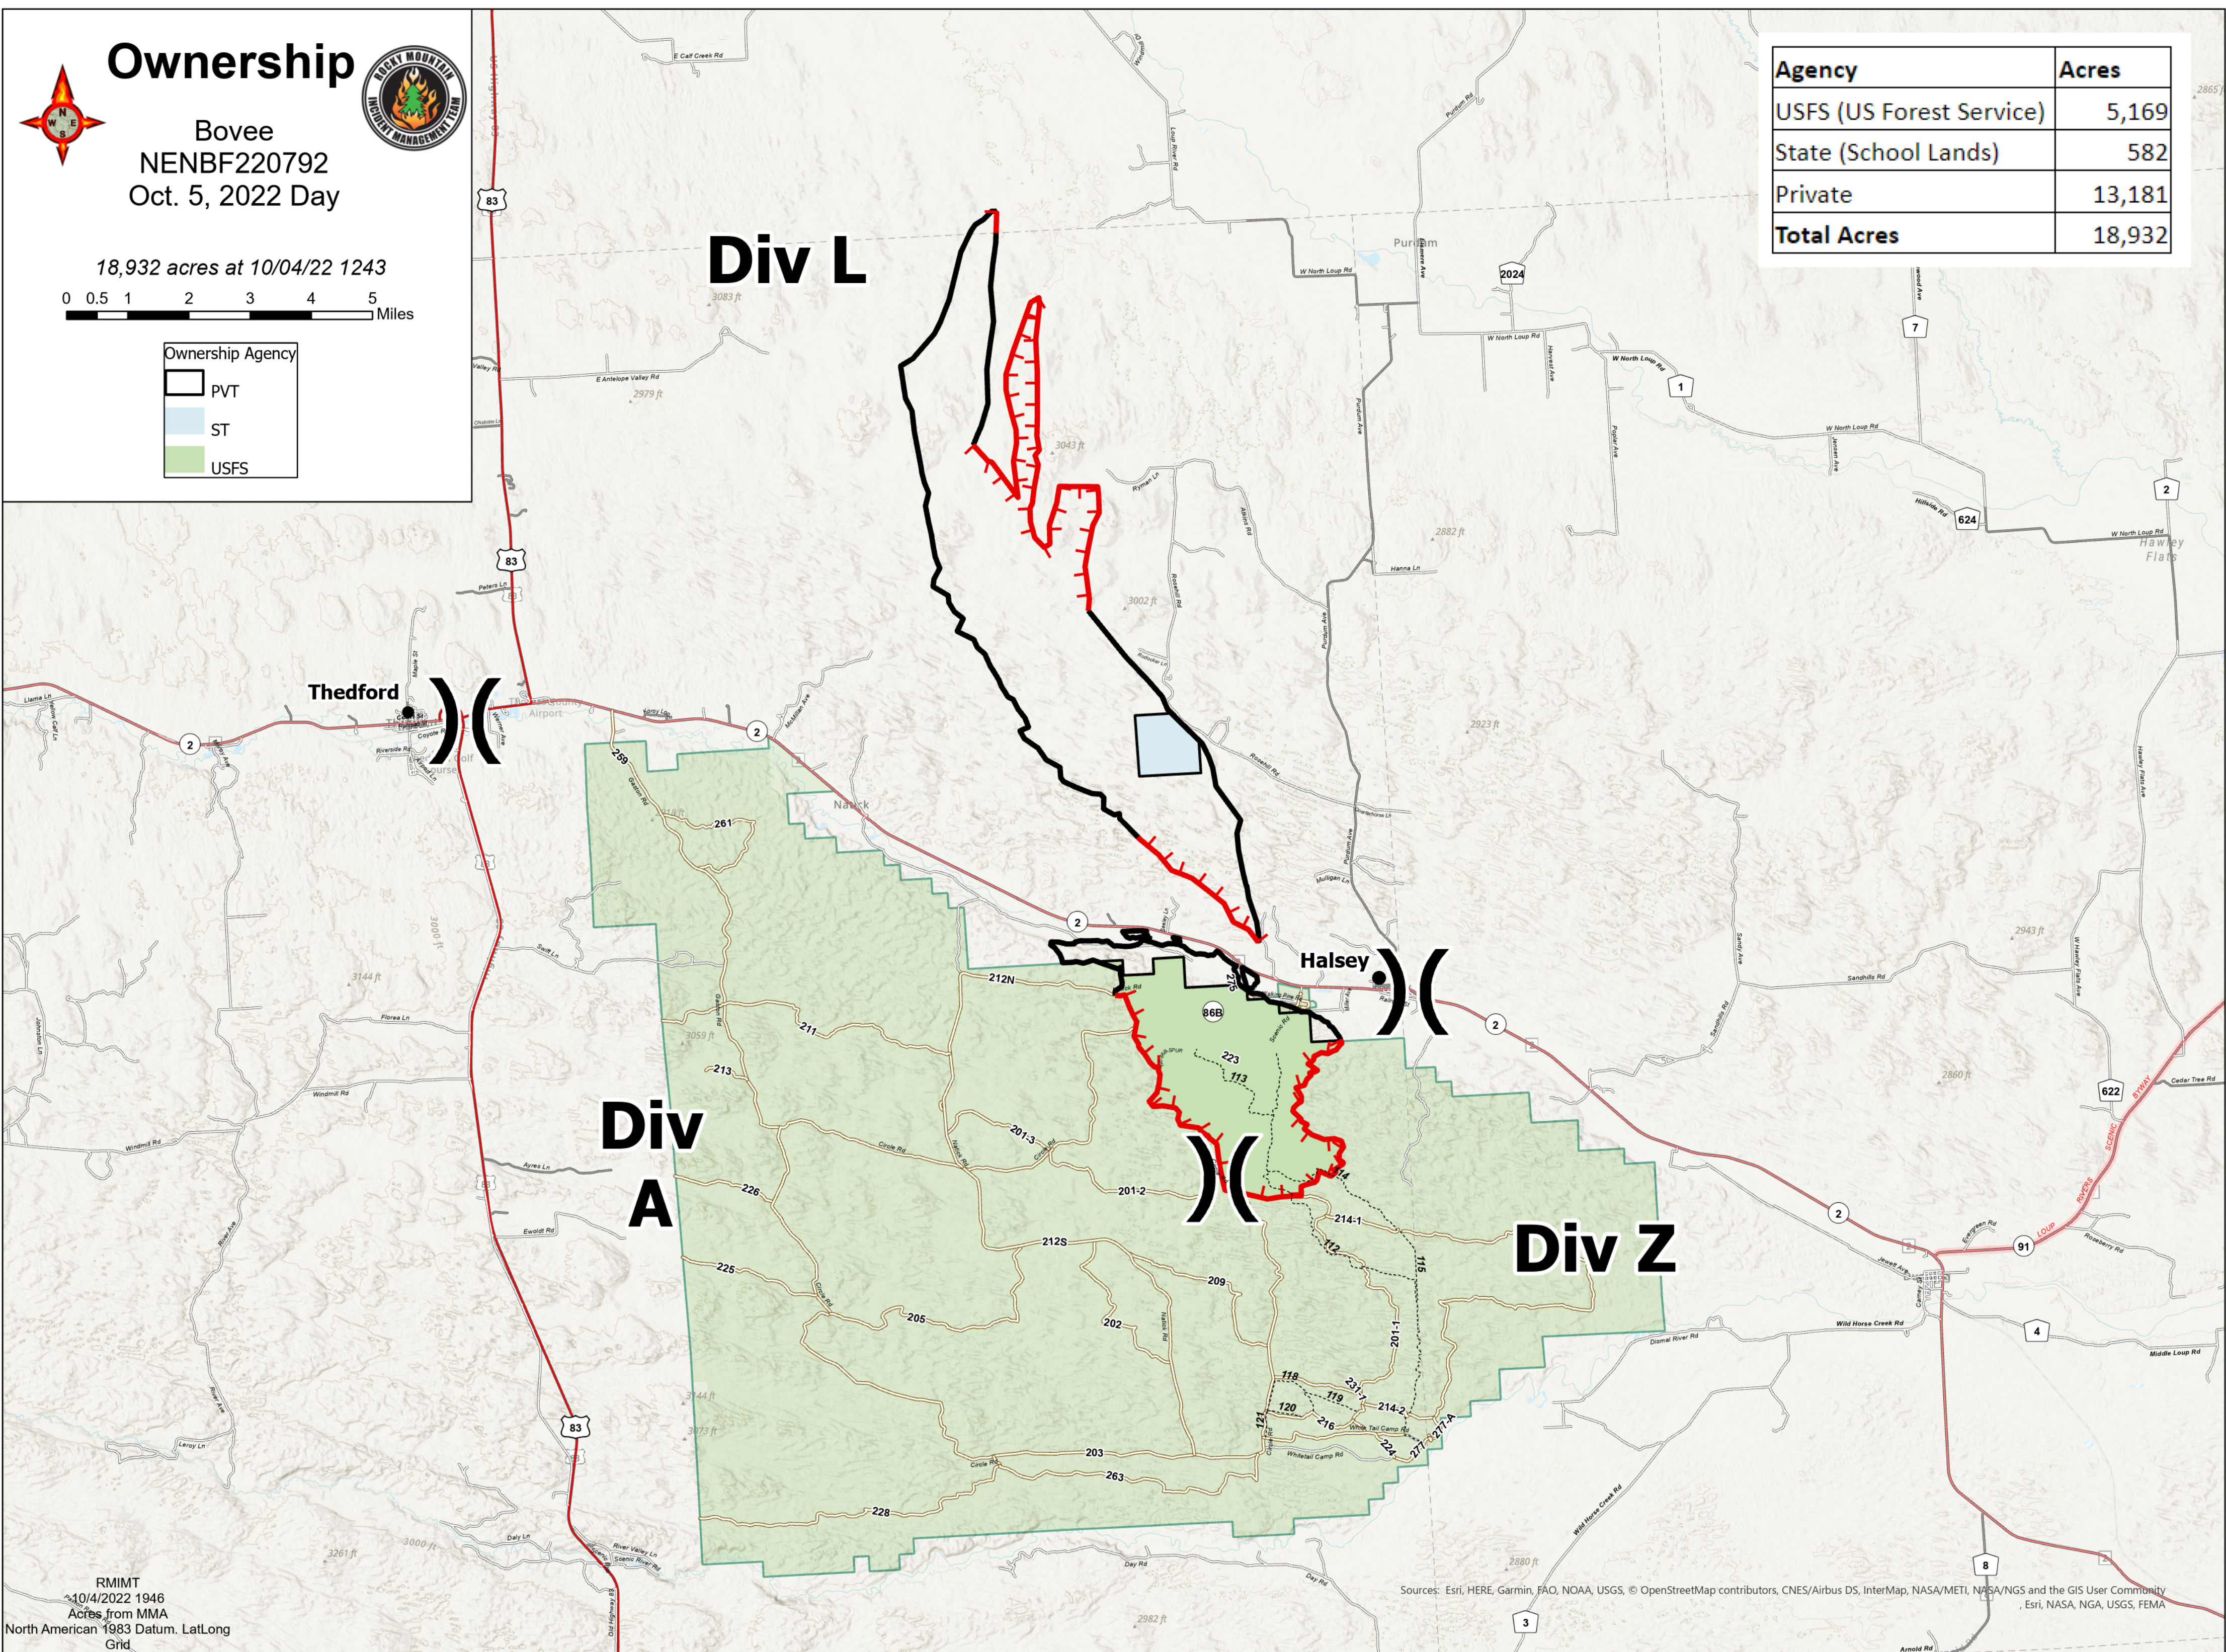

Ownership

Bovee
NENBF220792
Oct. 5, 2022 Day

18,932 acres at 10/04/22 1243

Ownership Agency	
	PVT
	ST
	USFS

Agency	Acres
USFS (US Forest Service)	5,169
State (School Lands)	582
Private	13,181
Total Acres	18,932

RMIMT
10/4/2022 1946
Acres from MMA
North American 1983 Datum. LatLong
Grid

Sources: Esri, HERE, Garmin, FAO, NOAA, USGS, © OpenStreetMap contributors, CNES/Airbus DS, InterMap, NASA/METI, NASA/NGS and the GIS User Community
Esri, NASA, NGA, USGS, FEMA