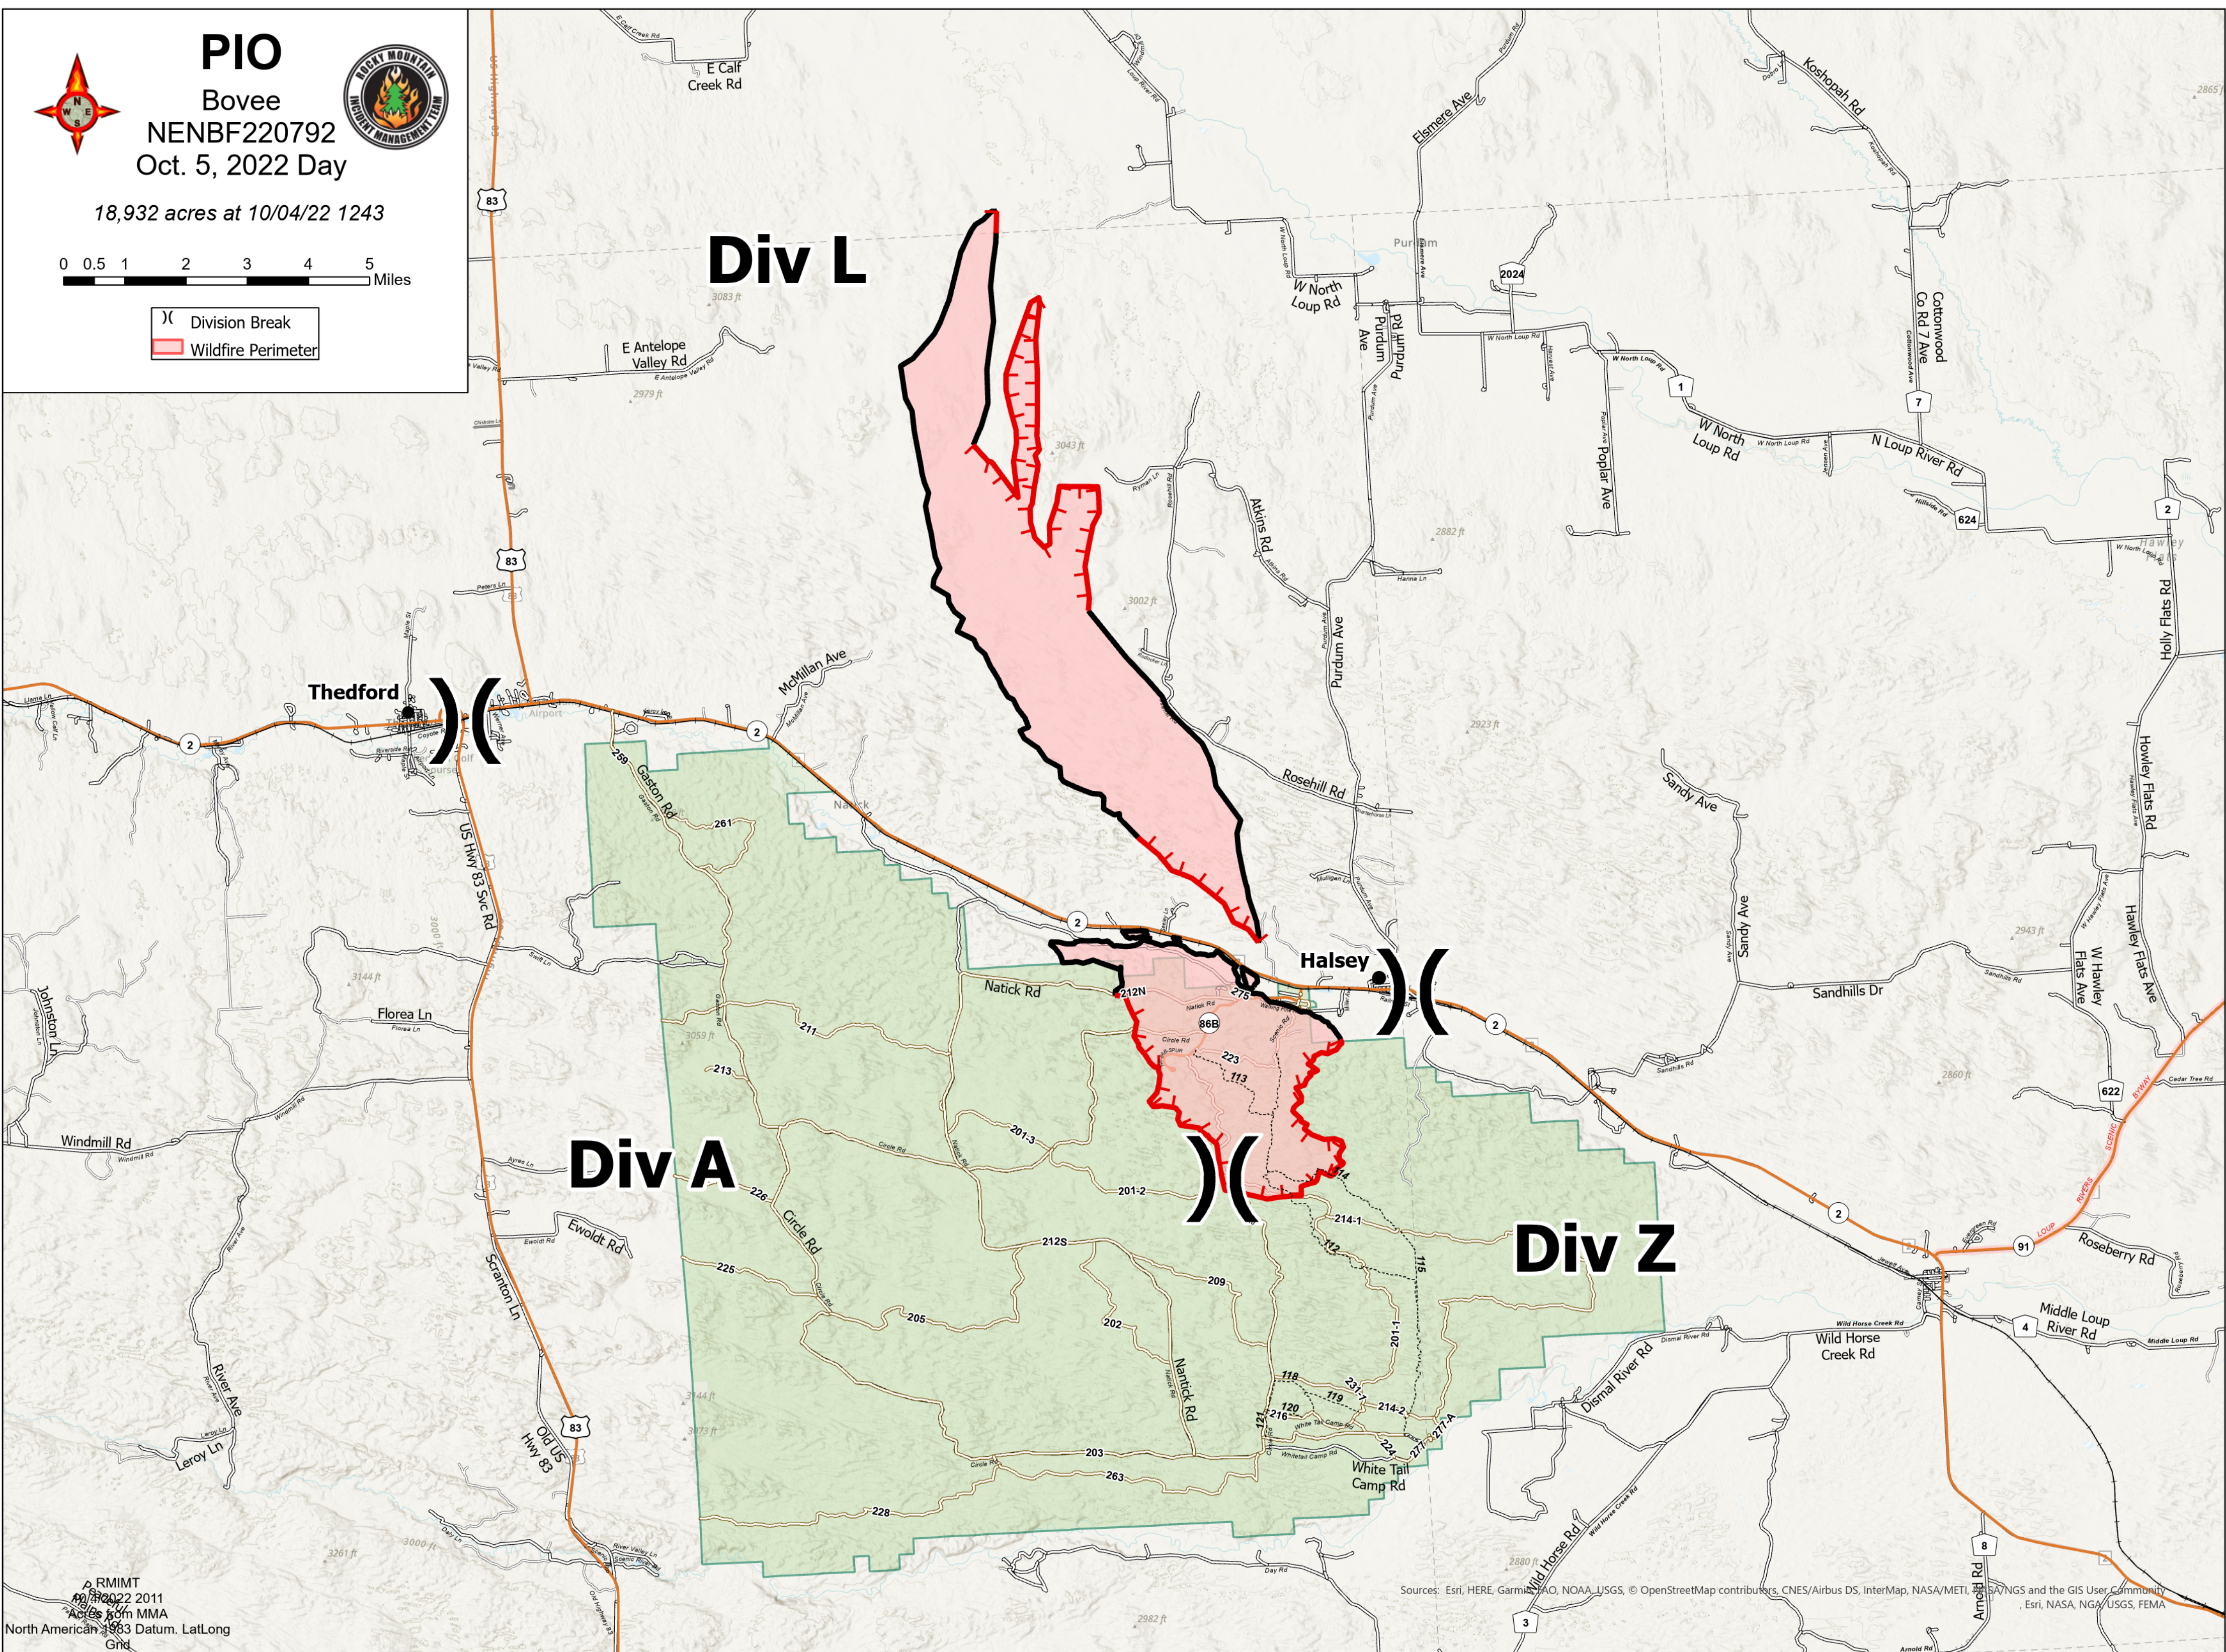

**PIO**

Bovee  
NENBF220792  
Oct. 5, 2022 Day

18,932 acres at 10/04/22 1243

- (X) Division Break
- Wildfire Perimeter

RMIMT  
10/5/2022 1243  
Acres from MMA  
North American 1983 Datum, LatLong  
Grid

Sources: Esri, HERE, Garmin, FAO, NOAA, USGS, © OpenStreetMap contributors, CNES/Airbus DS, InterMap, NASA/METI, SVA/NGS and the GIS User Community  
Esri, NASA, NOAA, USGS, FEMA