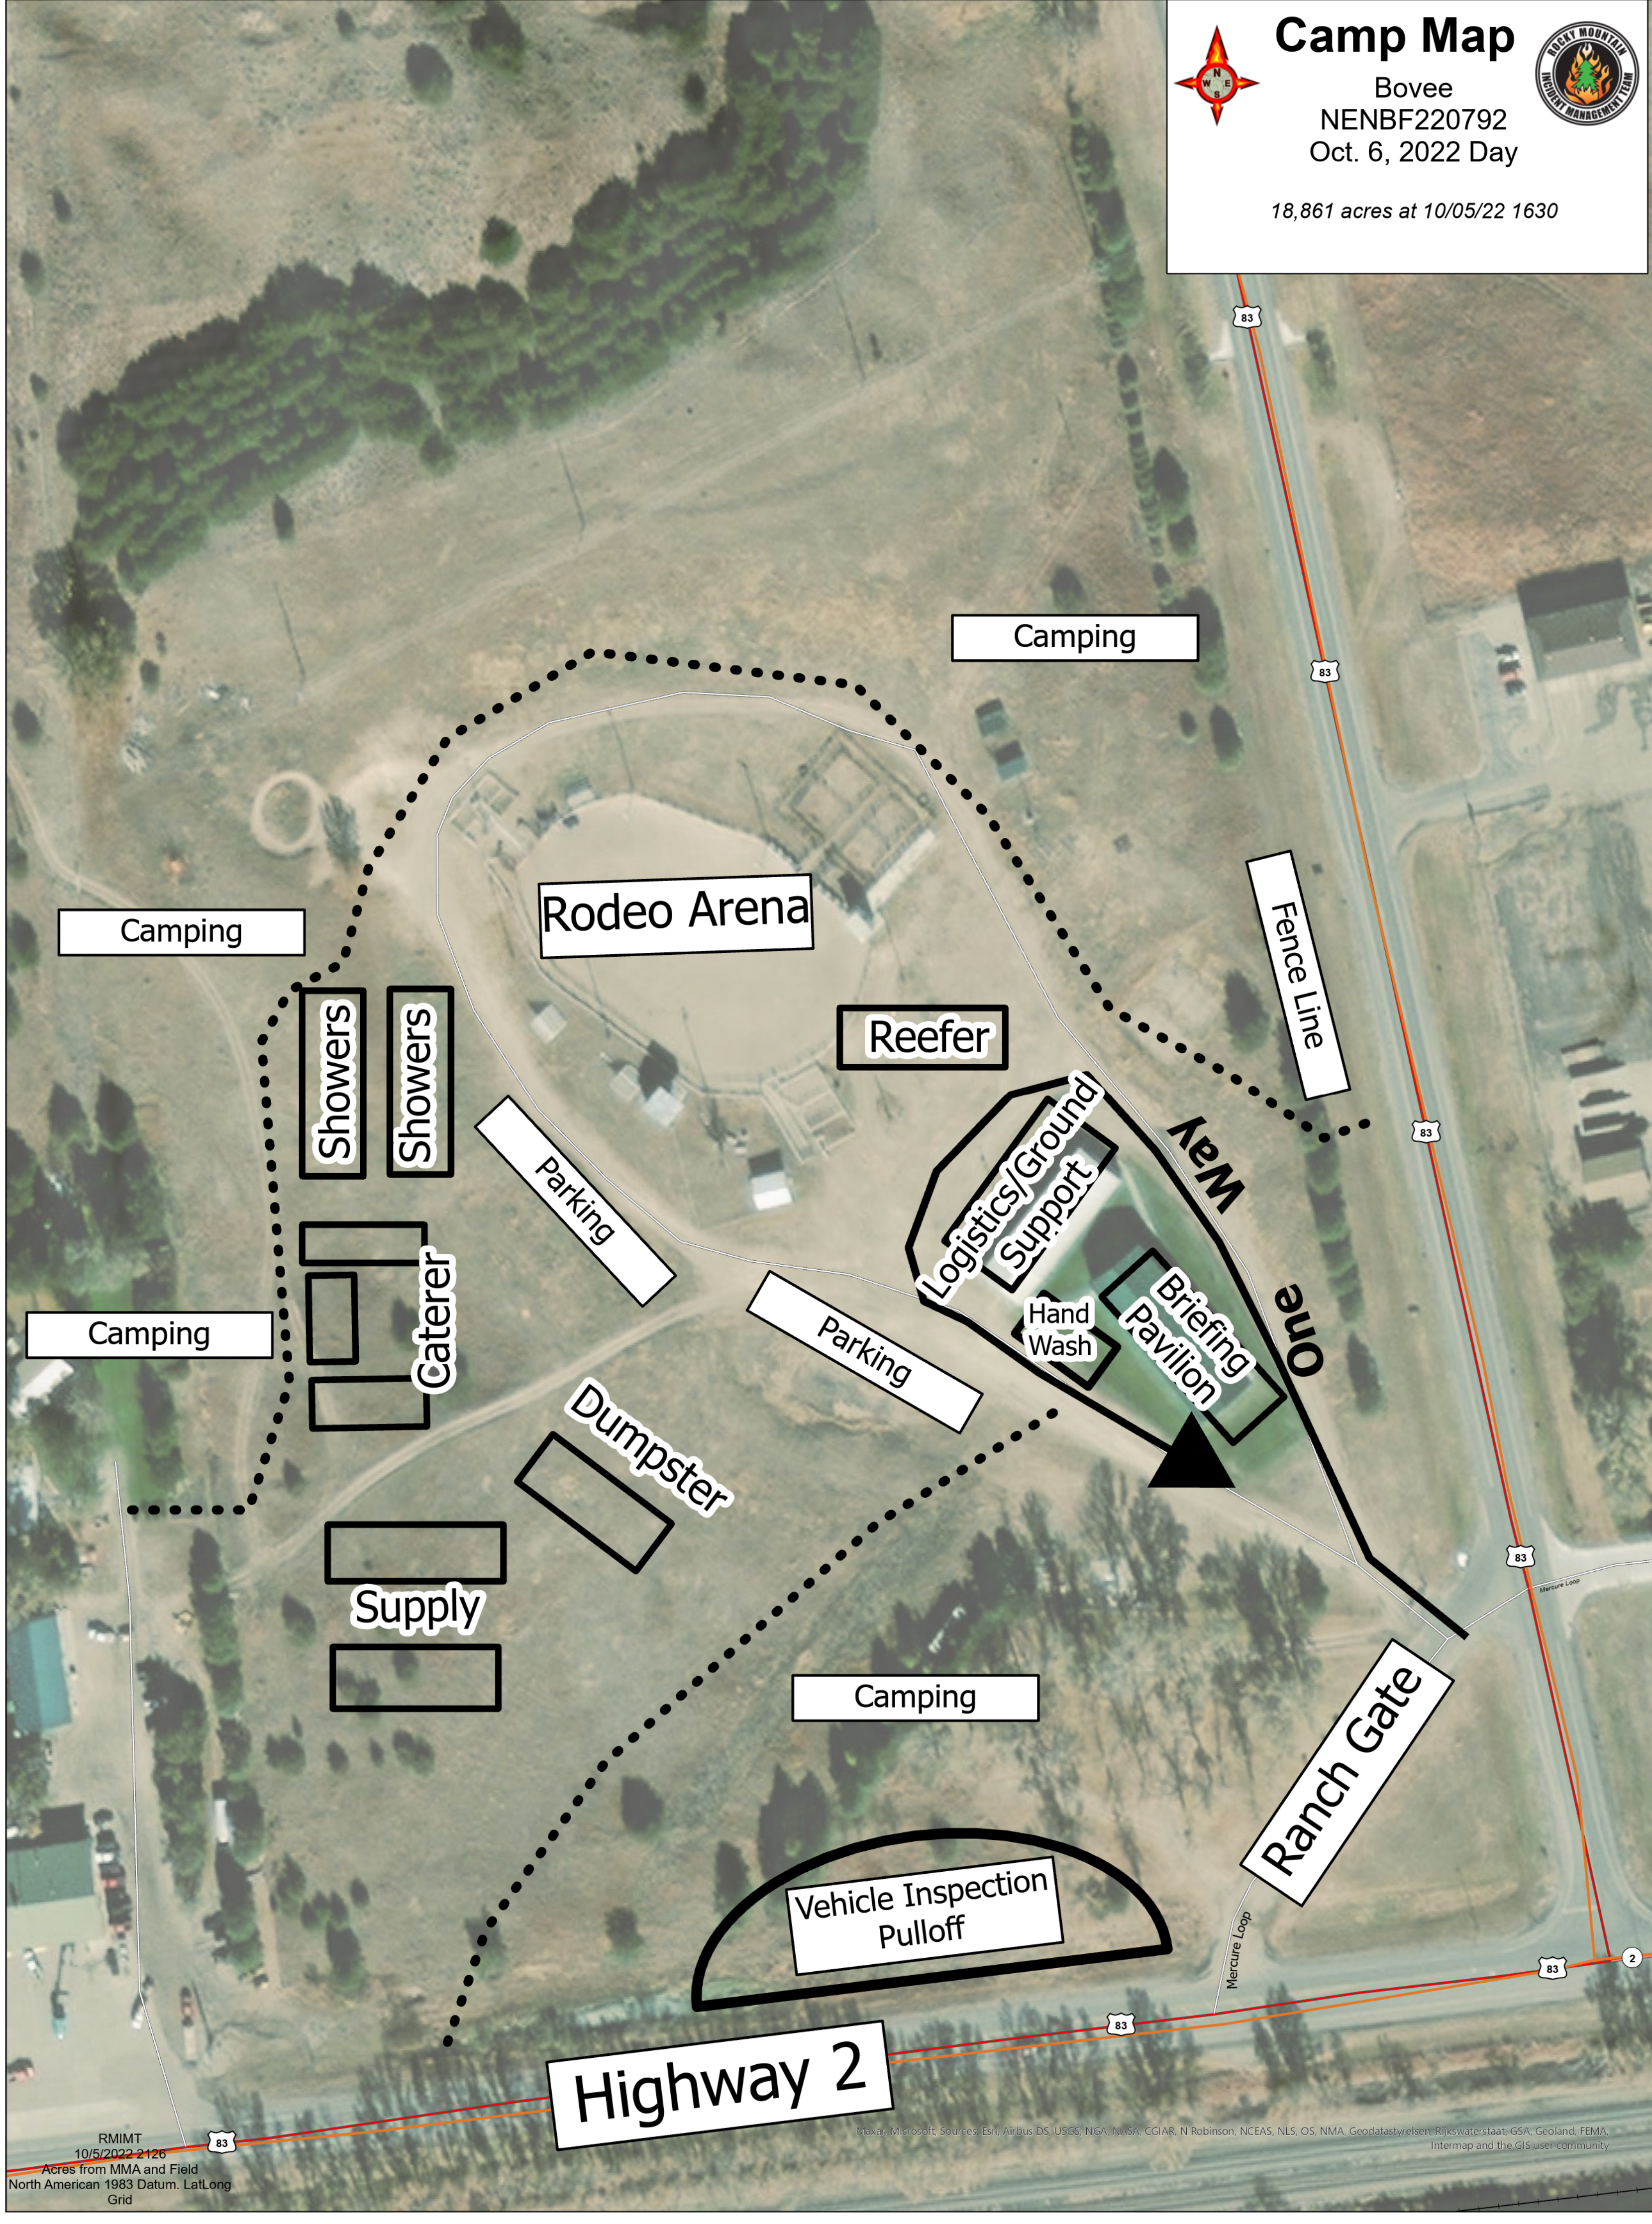

Camp Map

Bovee
NENBF220792
Oct. 6, 2022 Day

18,861 acres at 10/05/22 1630

Camping

Camping

Rodeo Arena

Showers

Showers

Reeper

Fence Line

Camping

Caterer

Parking

Logistics/Ground Support

Hand Wash

Briefing Pavilion

Parking

Dumpster

Supply

Supply

Camping

Vehicle Inspection Pulloff

Highway 2

Ranch Gate

Way

One