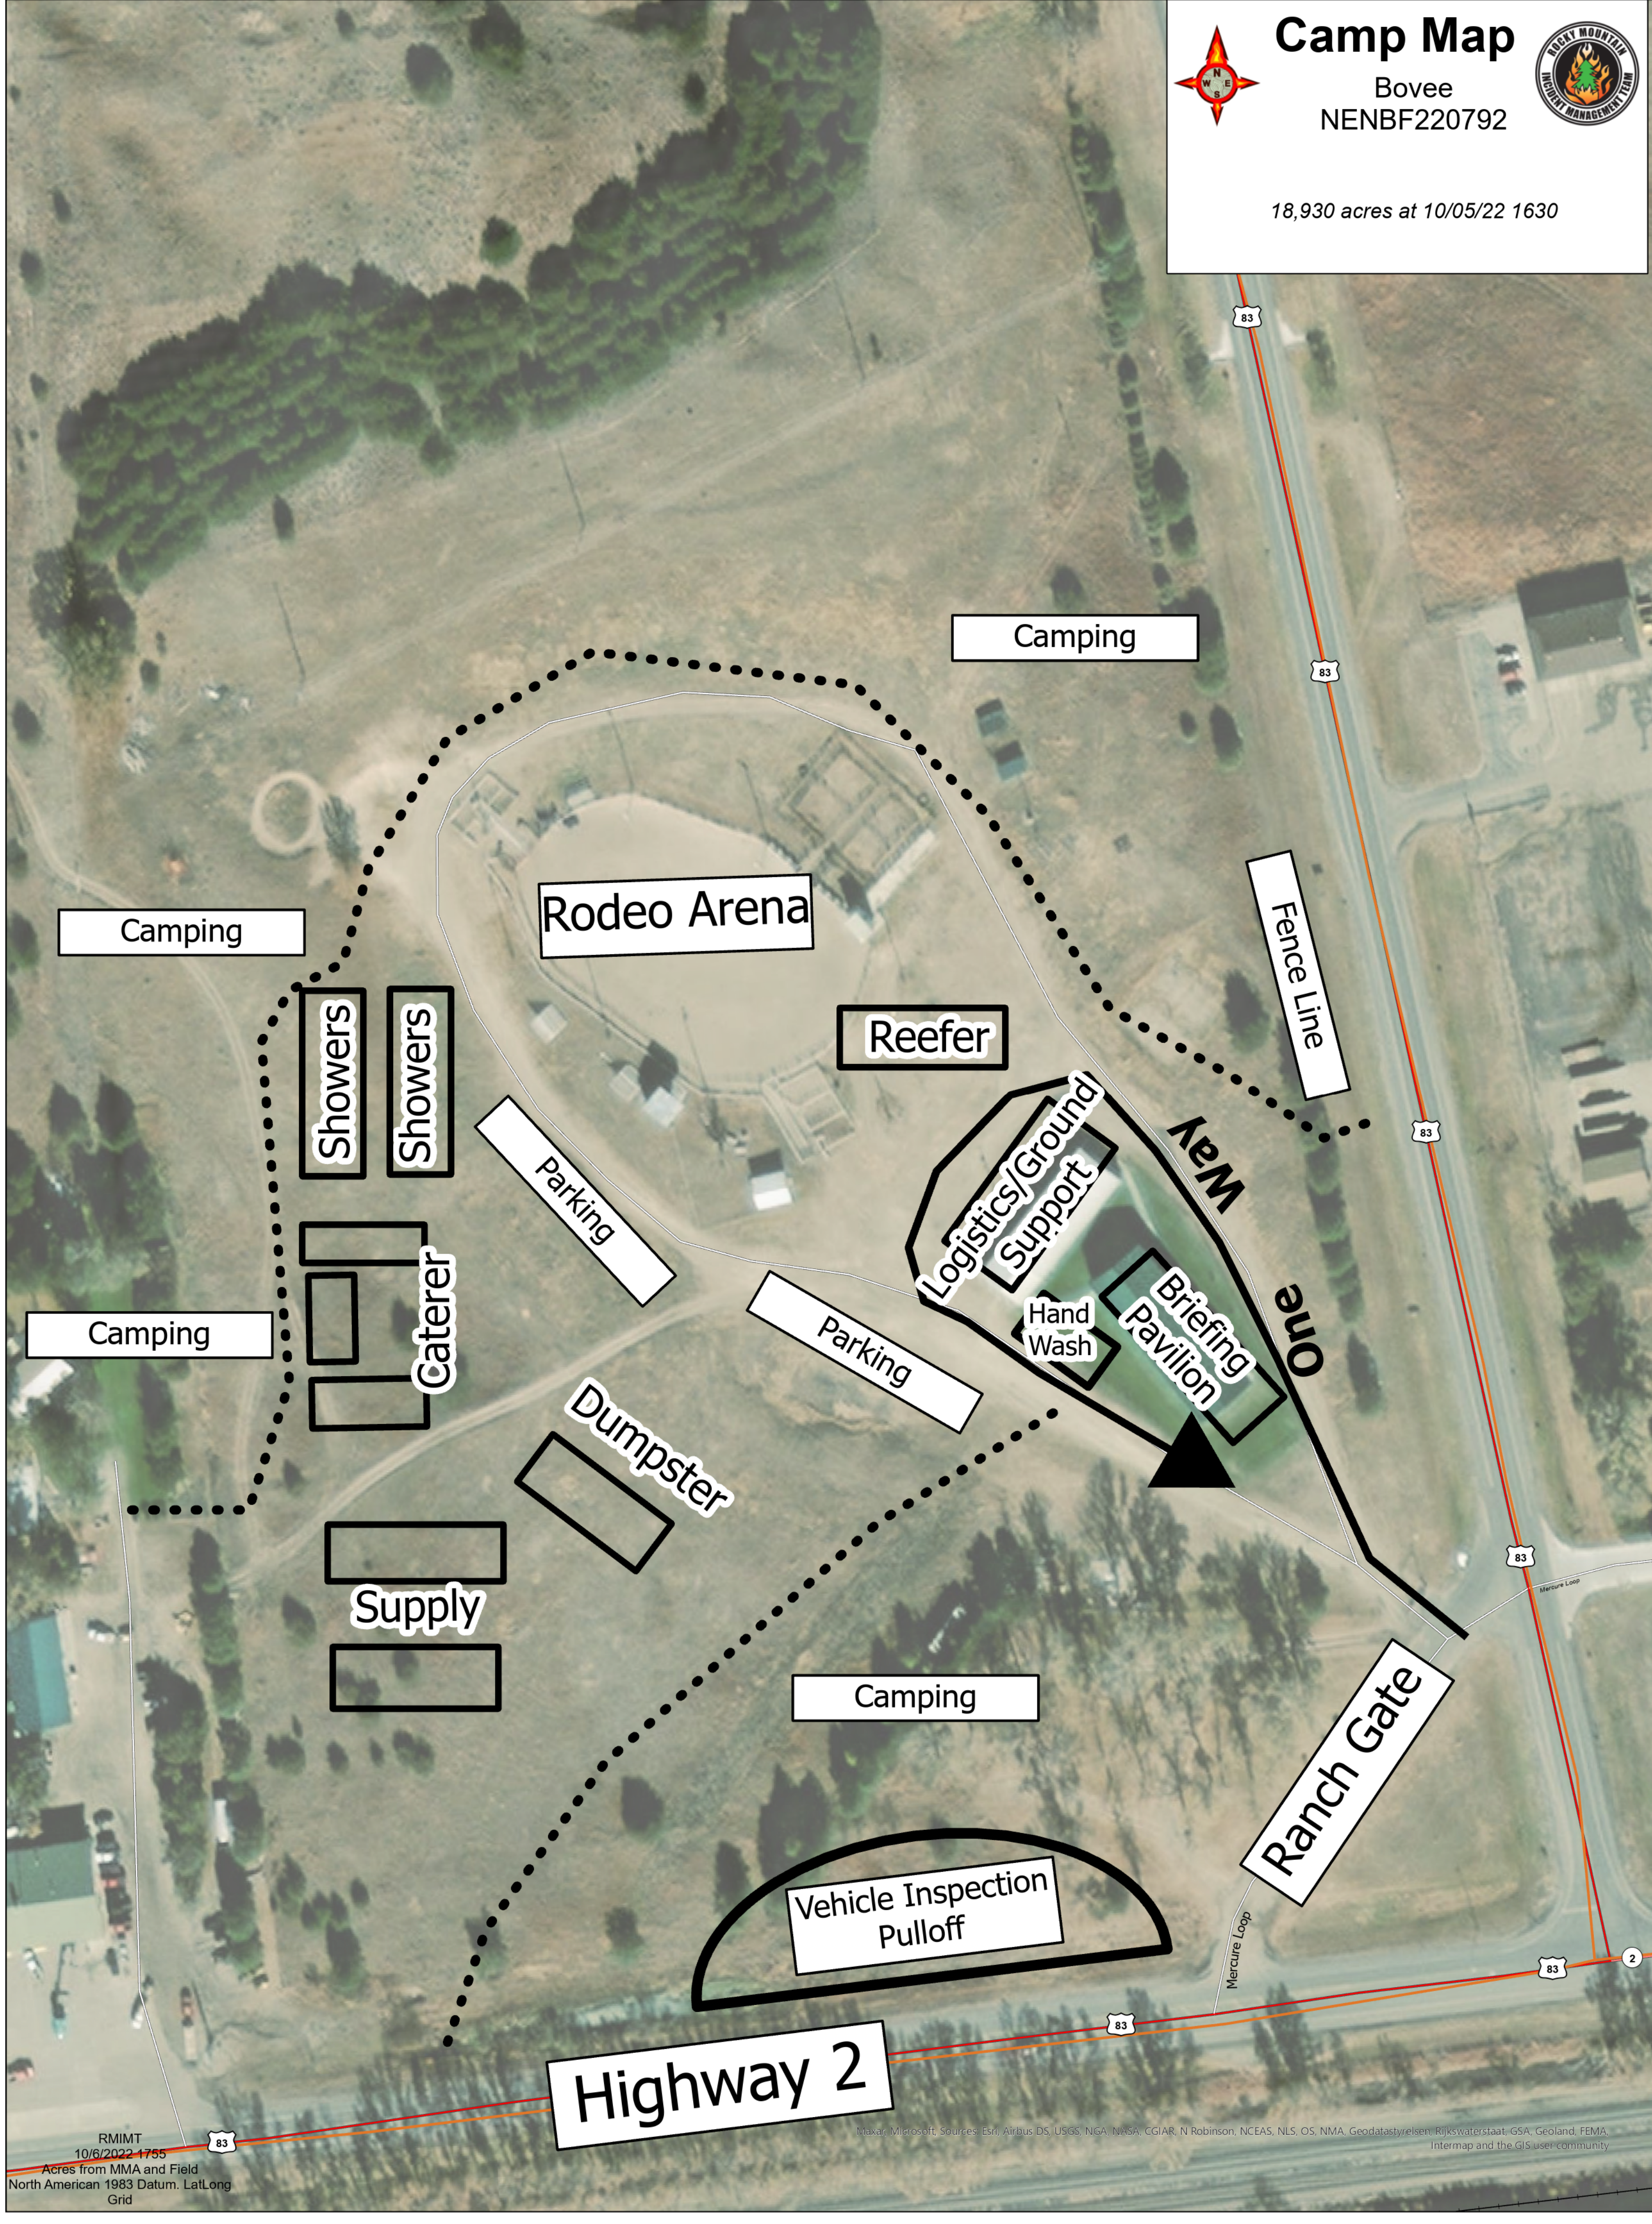

# Camp Map

Bovee  
NENBF220792

18,930 acres at 10/05/22 1630

## Highway 2

## Ranch Gate

## Rodeo Arena