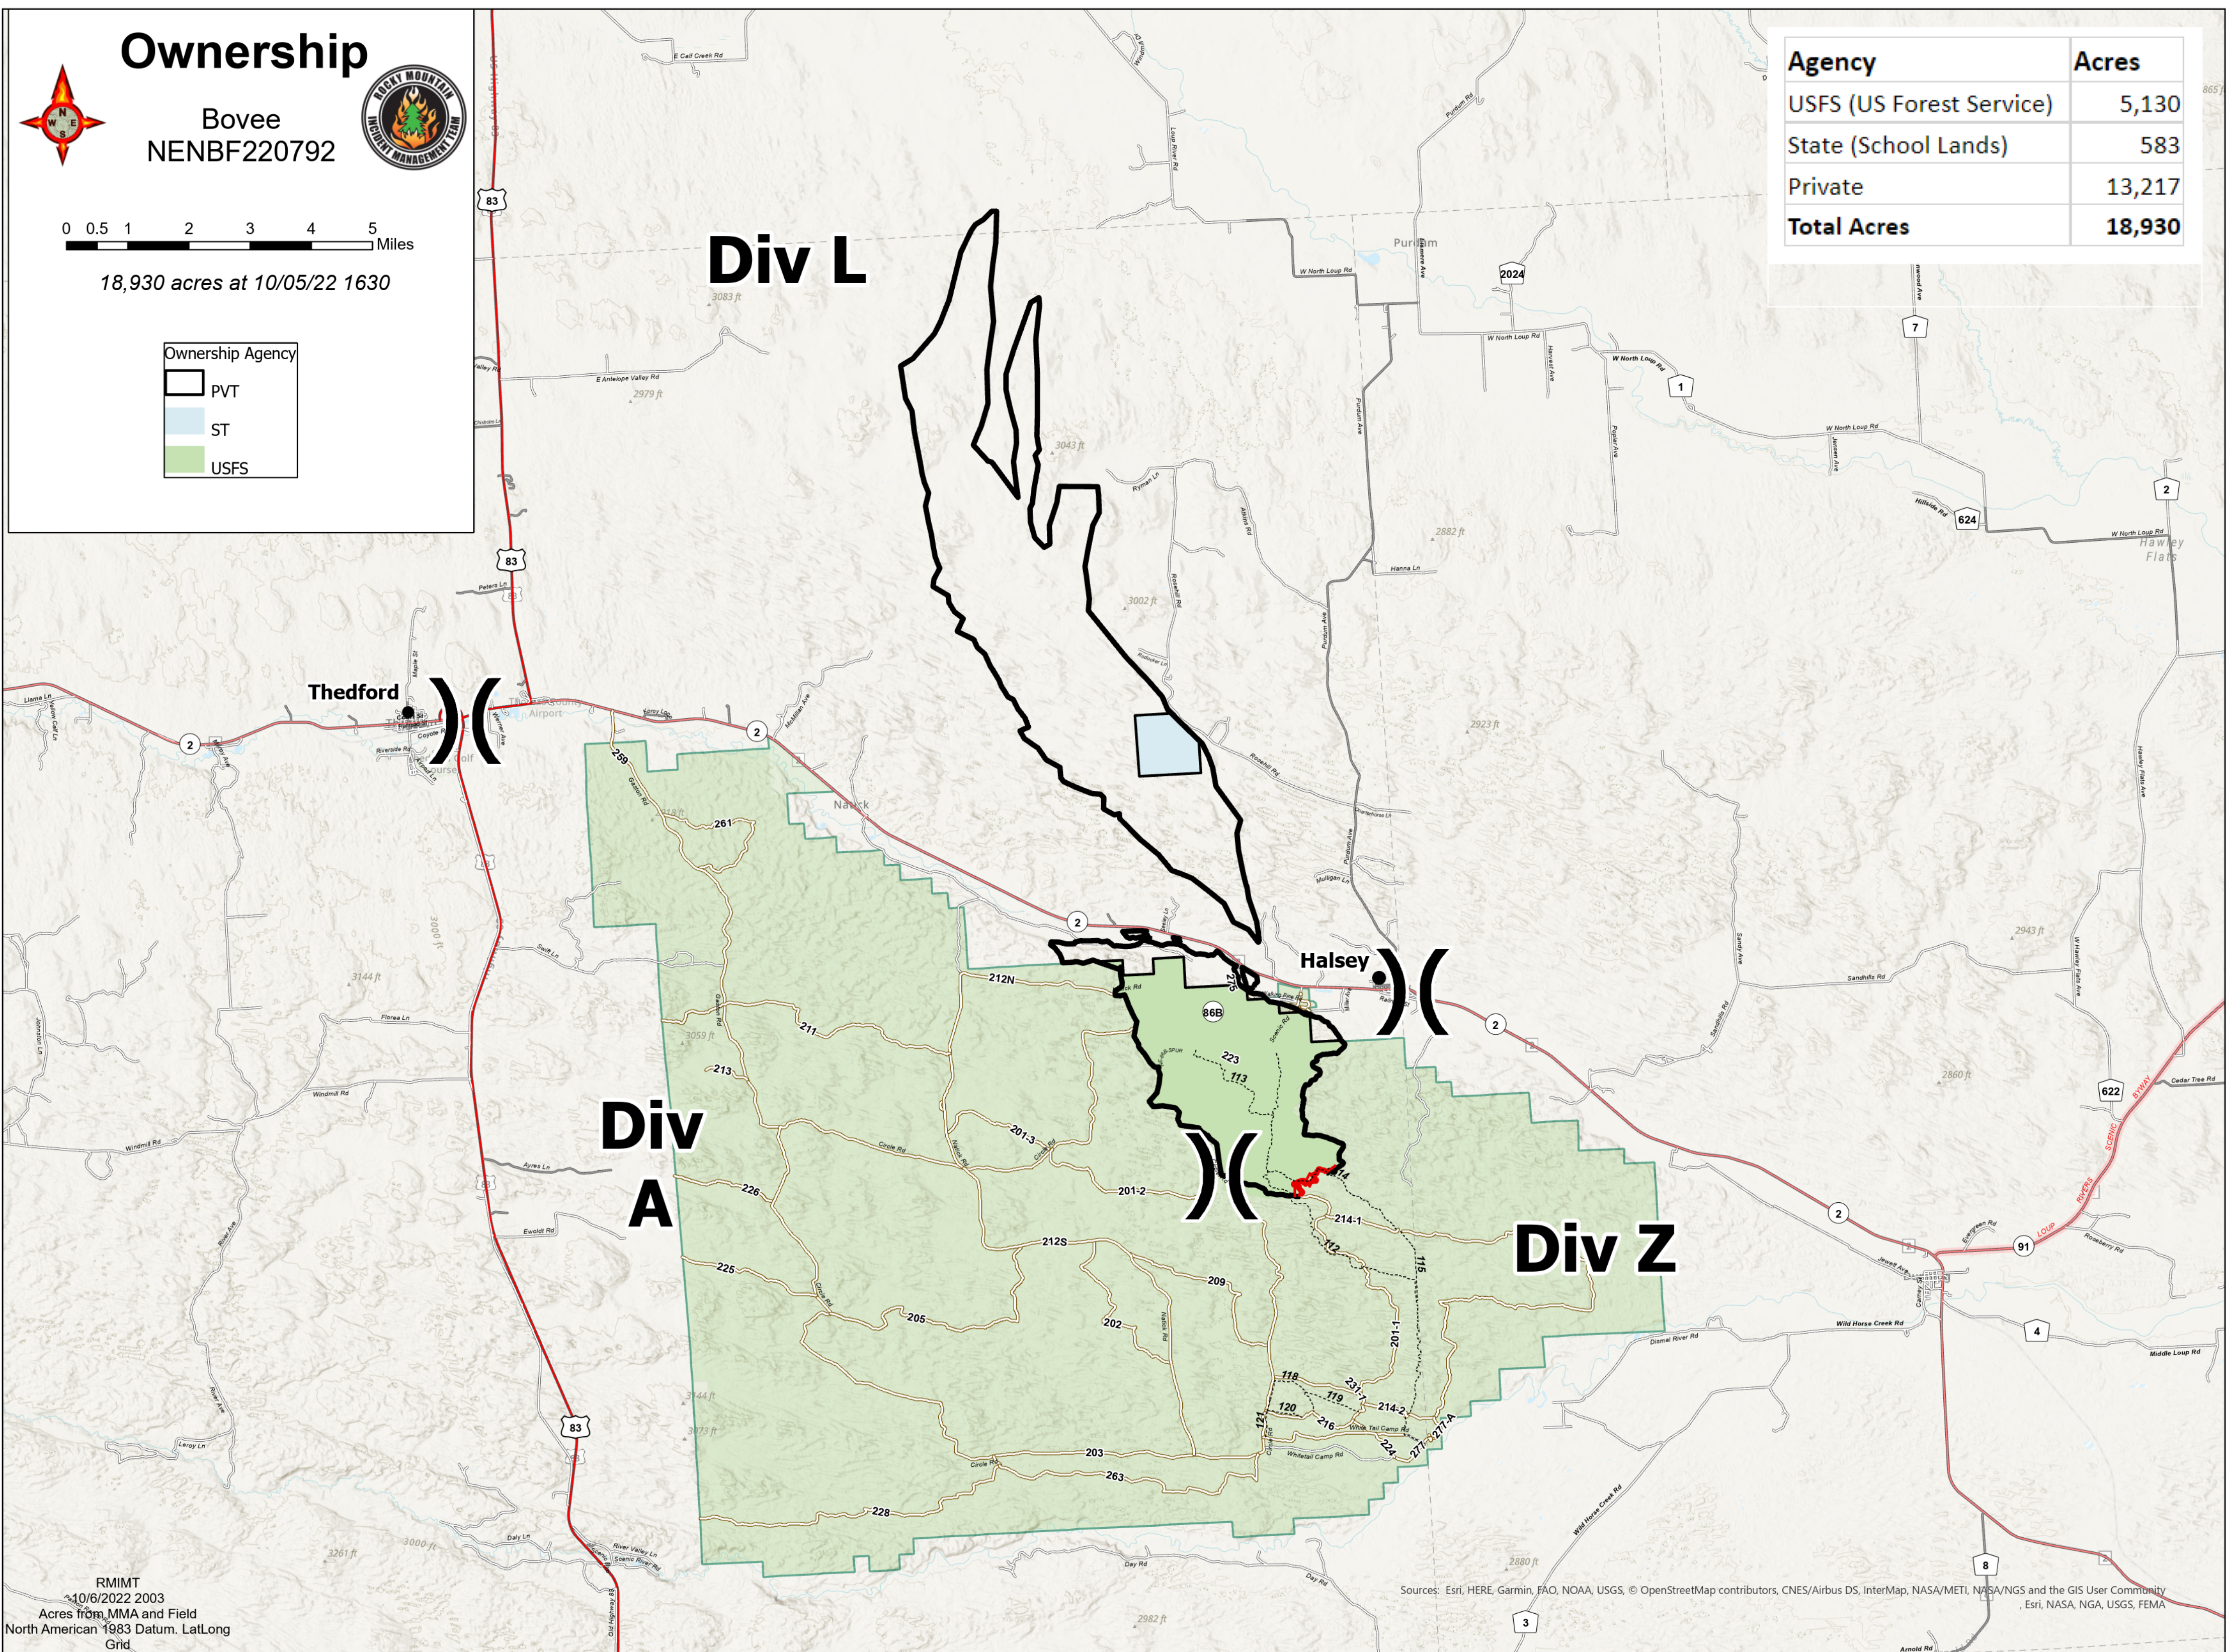

Ownership

Bovee
NENBF220792

0 0.5 1 2 3 4 5 Miles

18,930 acres at 10/05/22 1630

Ownership Agency

- PVT
- ST
- USFS

Agency	Acres
USFS (US Forest Service)	5,130
State (School Lands)	583
Private	13,217
Total Acres	18,930

RMIMT
10/6/2022 2003
Acres from MMA and Field
North American 1983 Datum. LatLong
Grid

Sources: Esri, HERE, Garmin, FAO, NOAA, USGS, © OpenStreetMap contributors, CNES/Airbus DS, InterMap, NASA/METI, NASA/NGS and the GIS User Community
Esri, NASA, NGA, USGS, FEMA