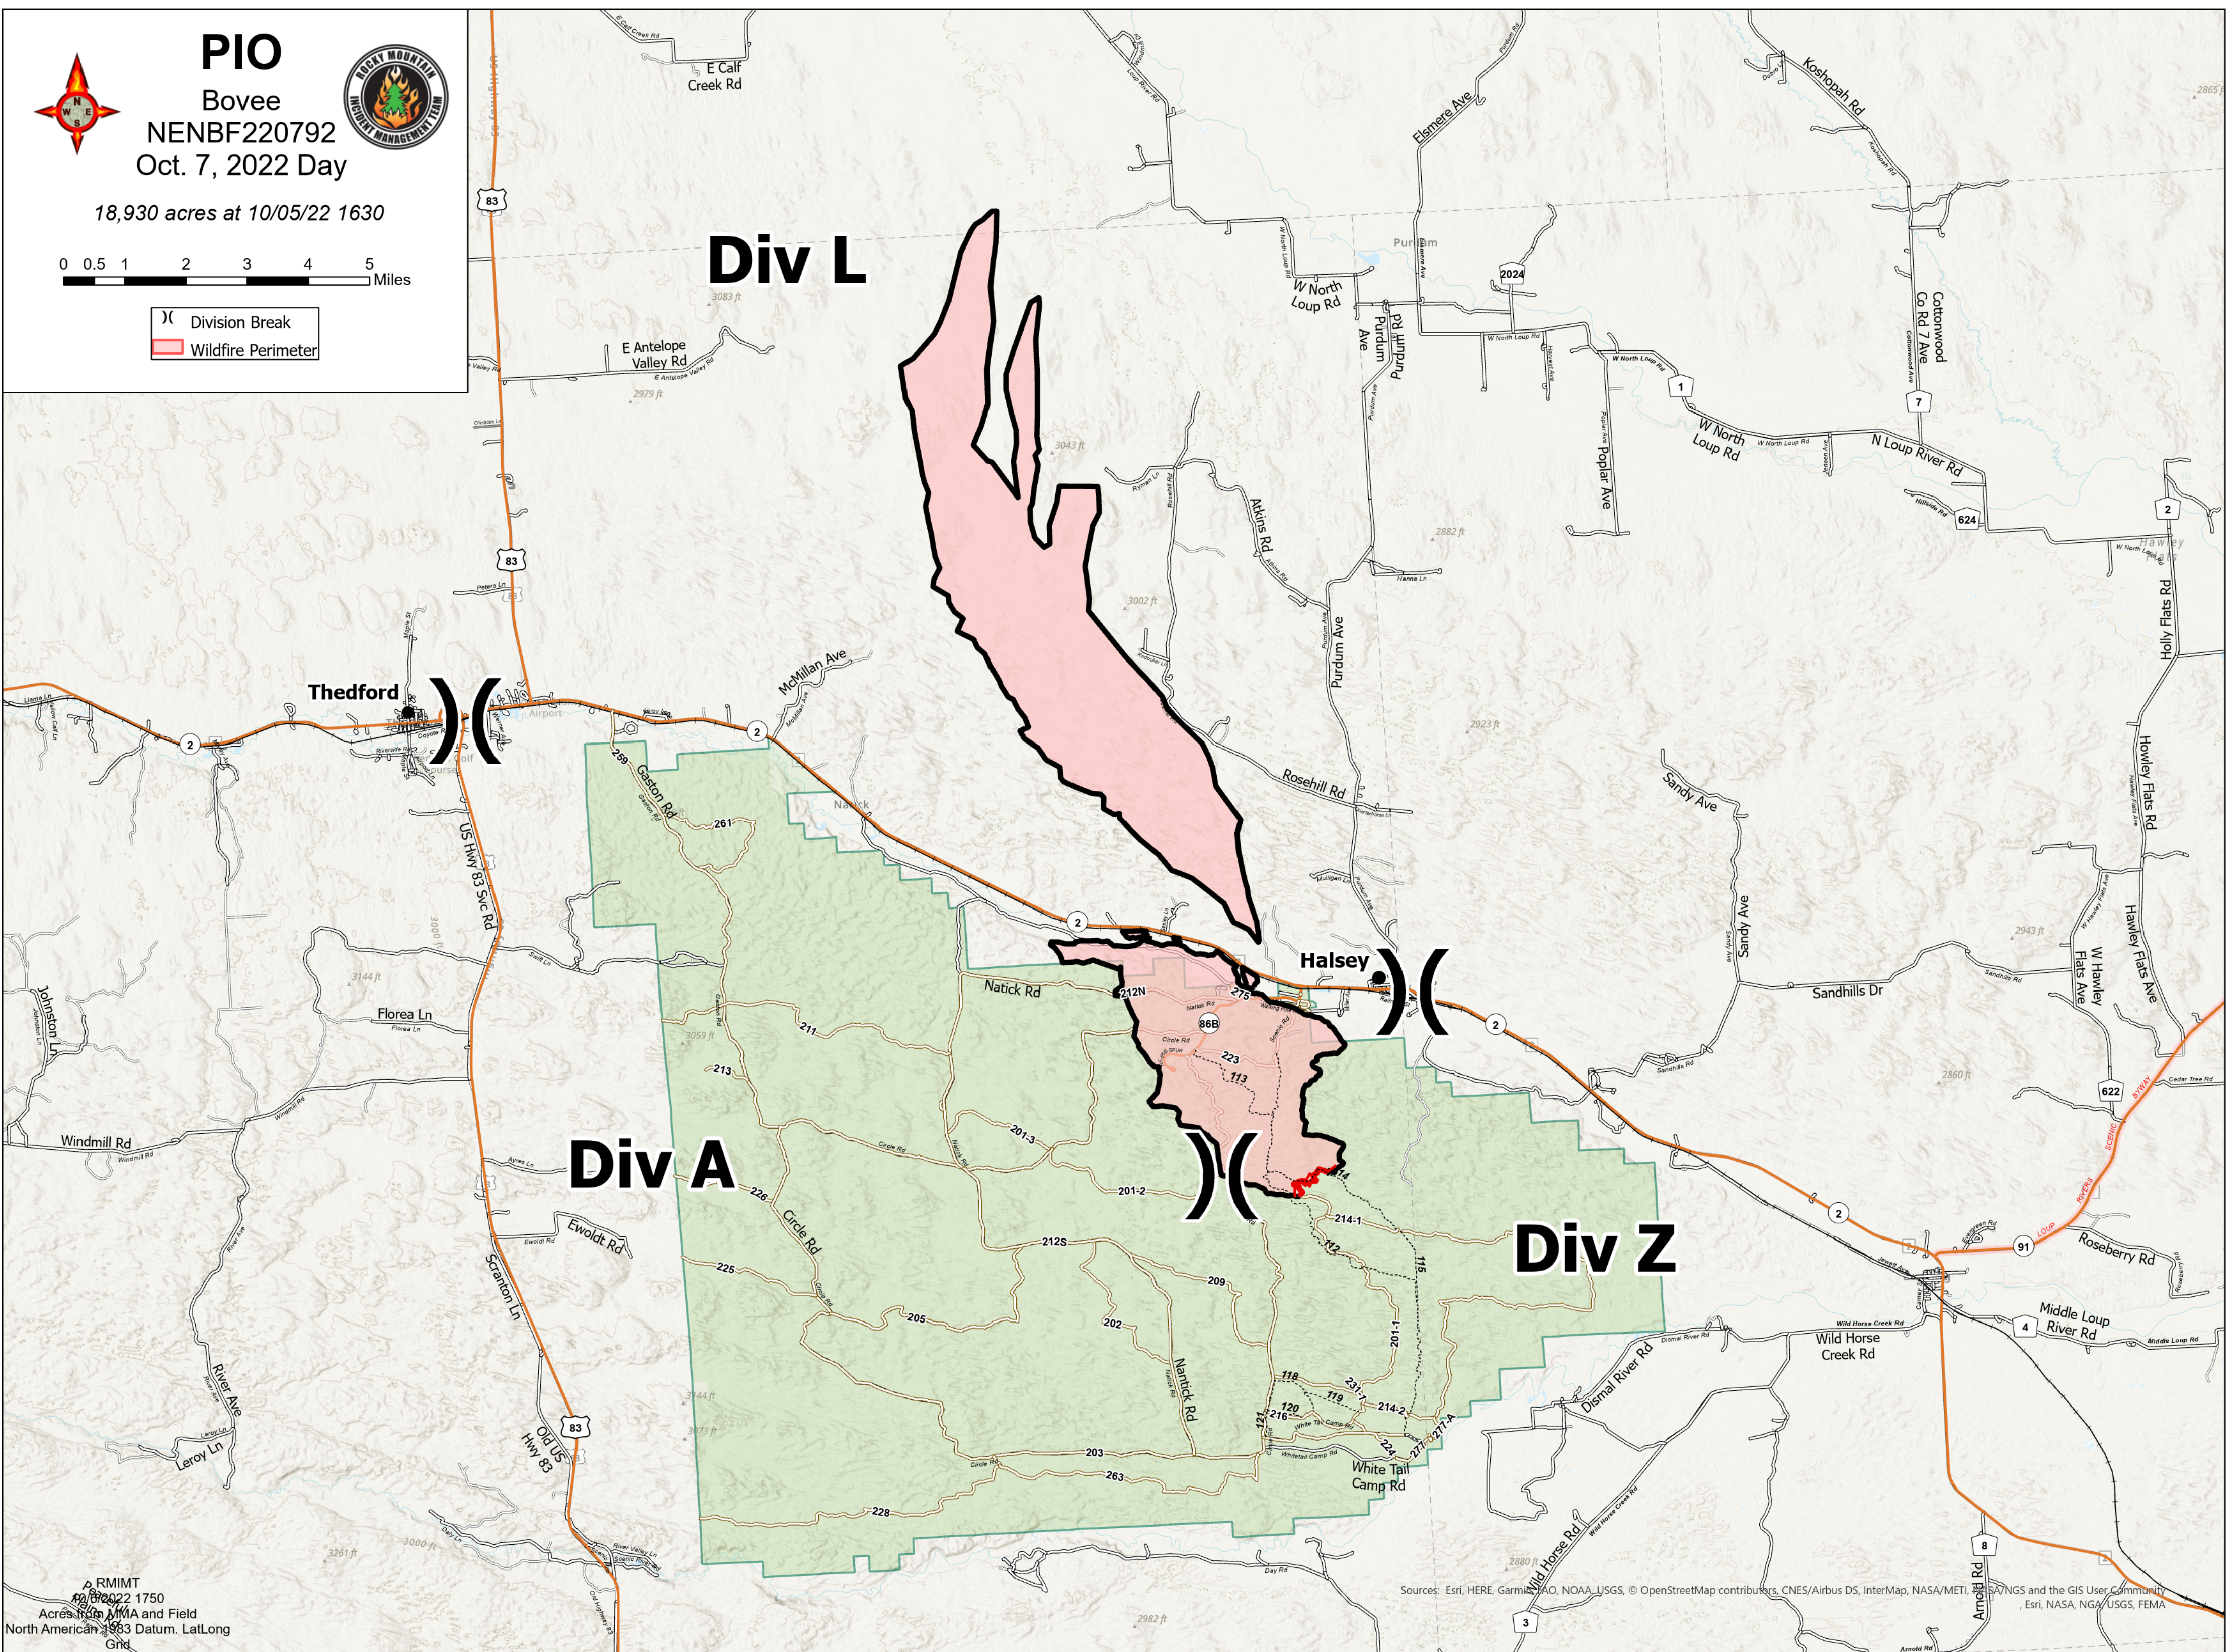

PIO

Bovee
NENBF220792
Oct. 7, 2022 Day

18,930 acres at 10/05/22 1630

- (X) Division Break
- Wildfire Perimeter

Div L

Div A

Div Z

Thedford

Halsey

RMIMT
10/05/22 1750
Acres from AIA and Field
North American 1983 Datum. LatLong
Grid

Sources: Esri, HERE, Garmin, FAO, NOAA, USGS, © OpenStreetMap contributors, CNES/Airbus DS, InterMap, NASA/METI, SVA/NGS and the GIS User Community
Esri, NASA, NOAA, USGS, FEMA