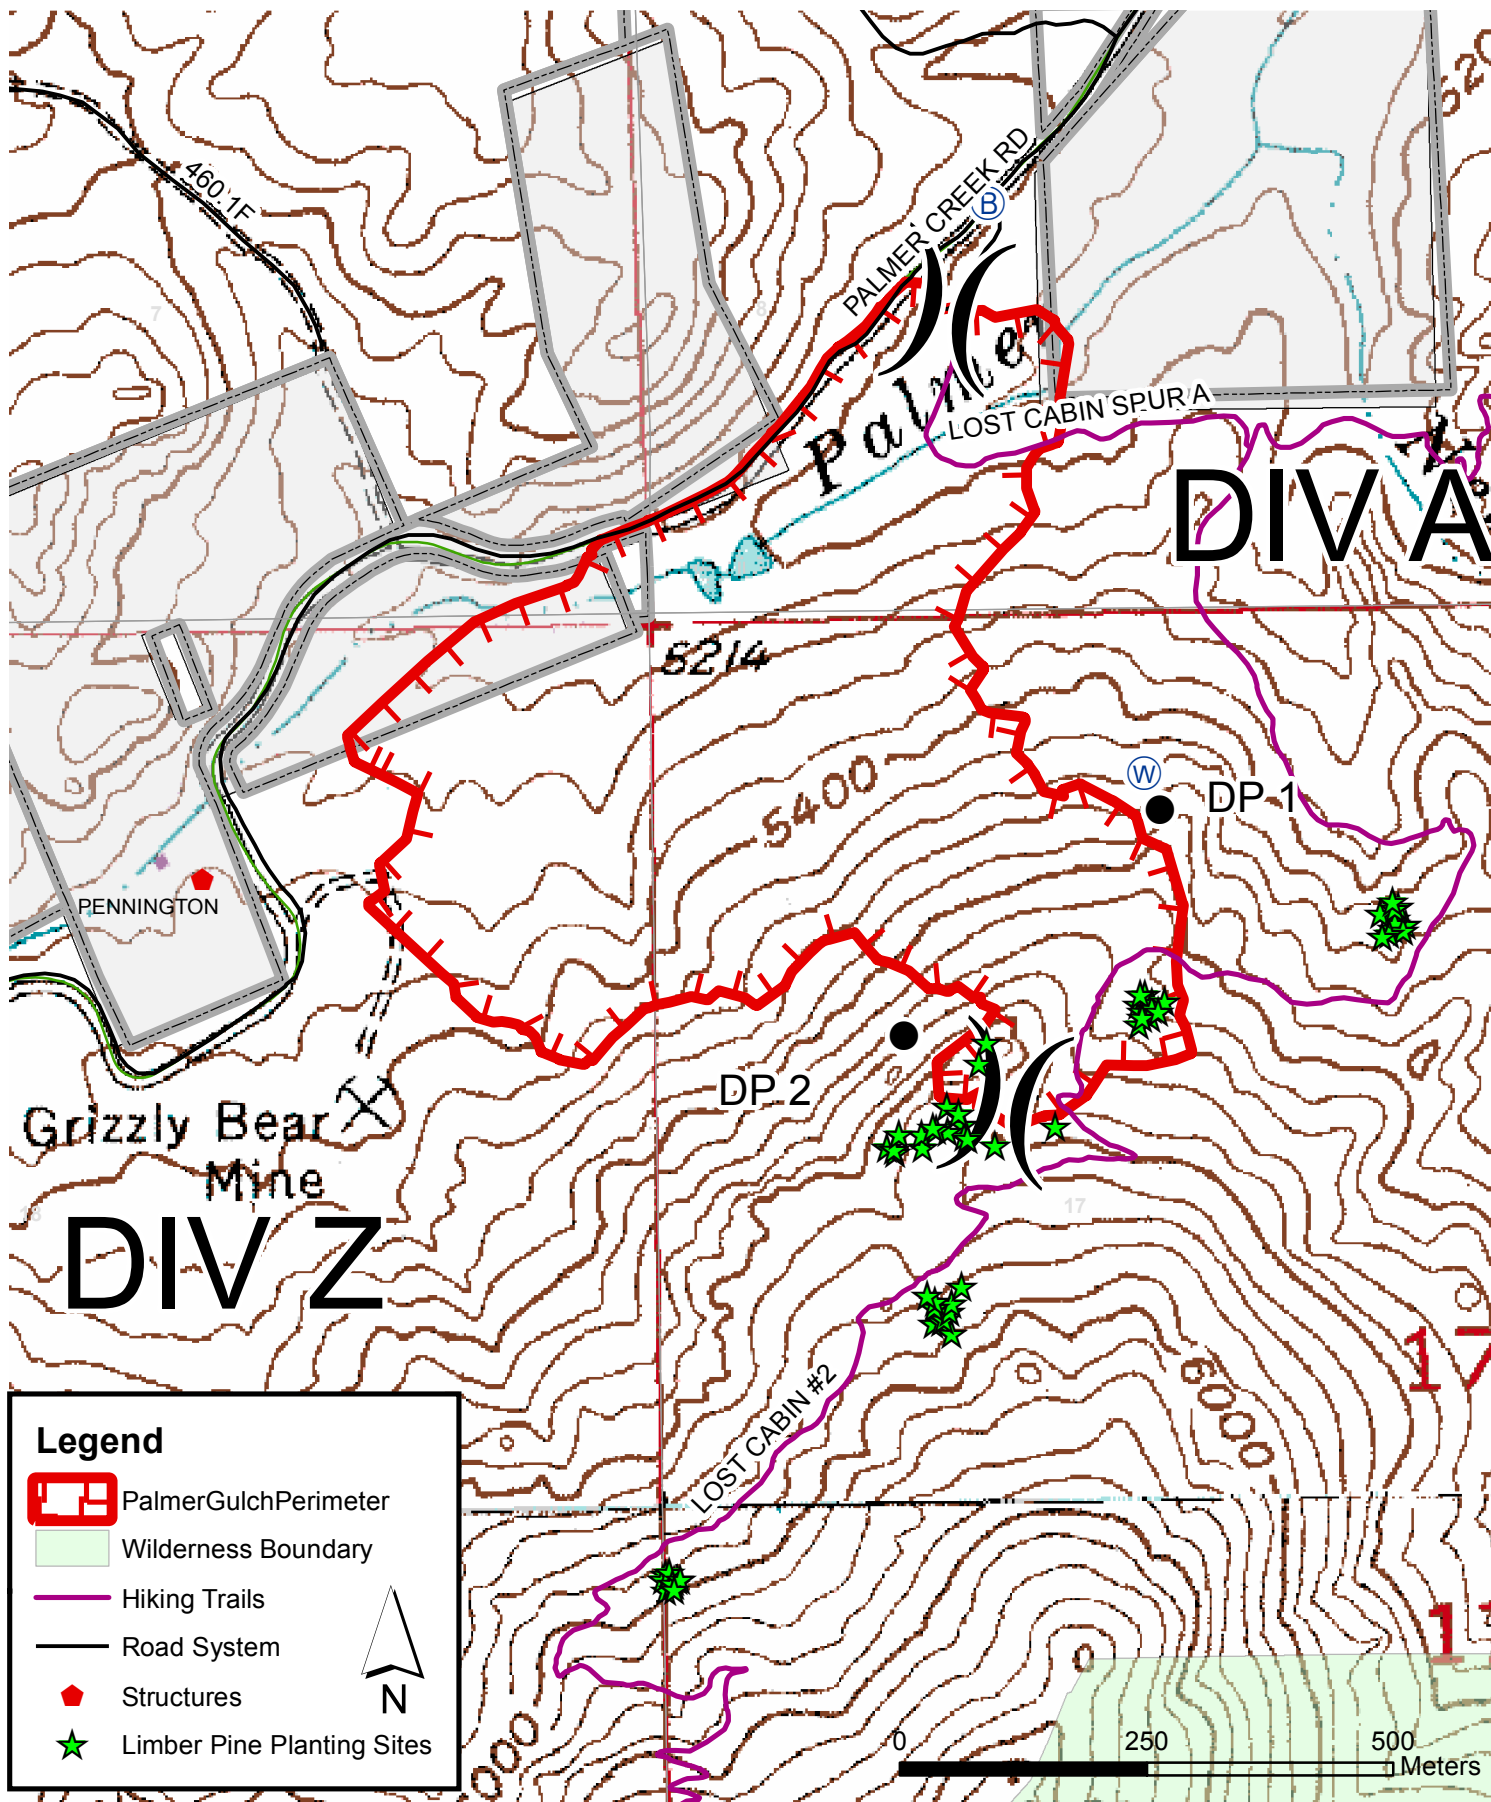

Palmer Gulch Fire IAP  
November 1, 2022

**Legend**

-  Palmer Gulch Perimeter
-  Wilderness Boundary
-  Hiking Trails
-  Road System
-  Structures
-  Limber Pine Planting Sites