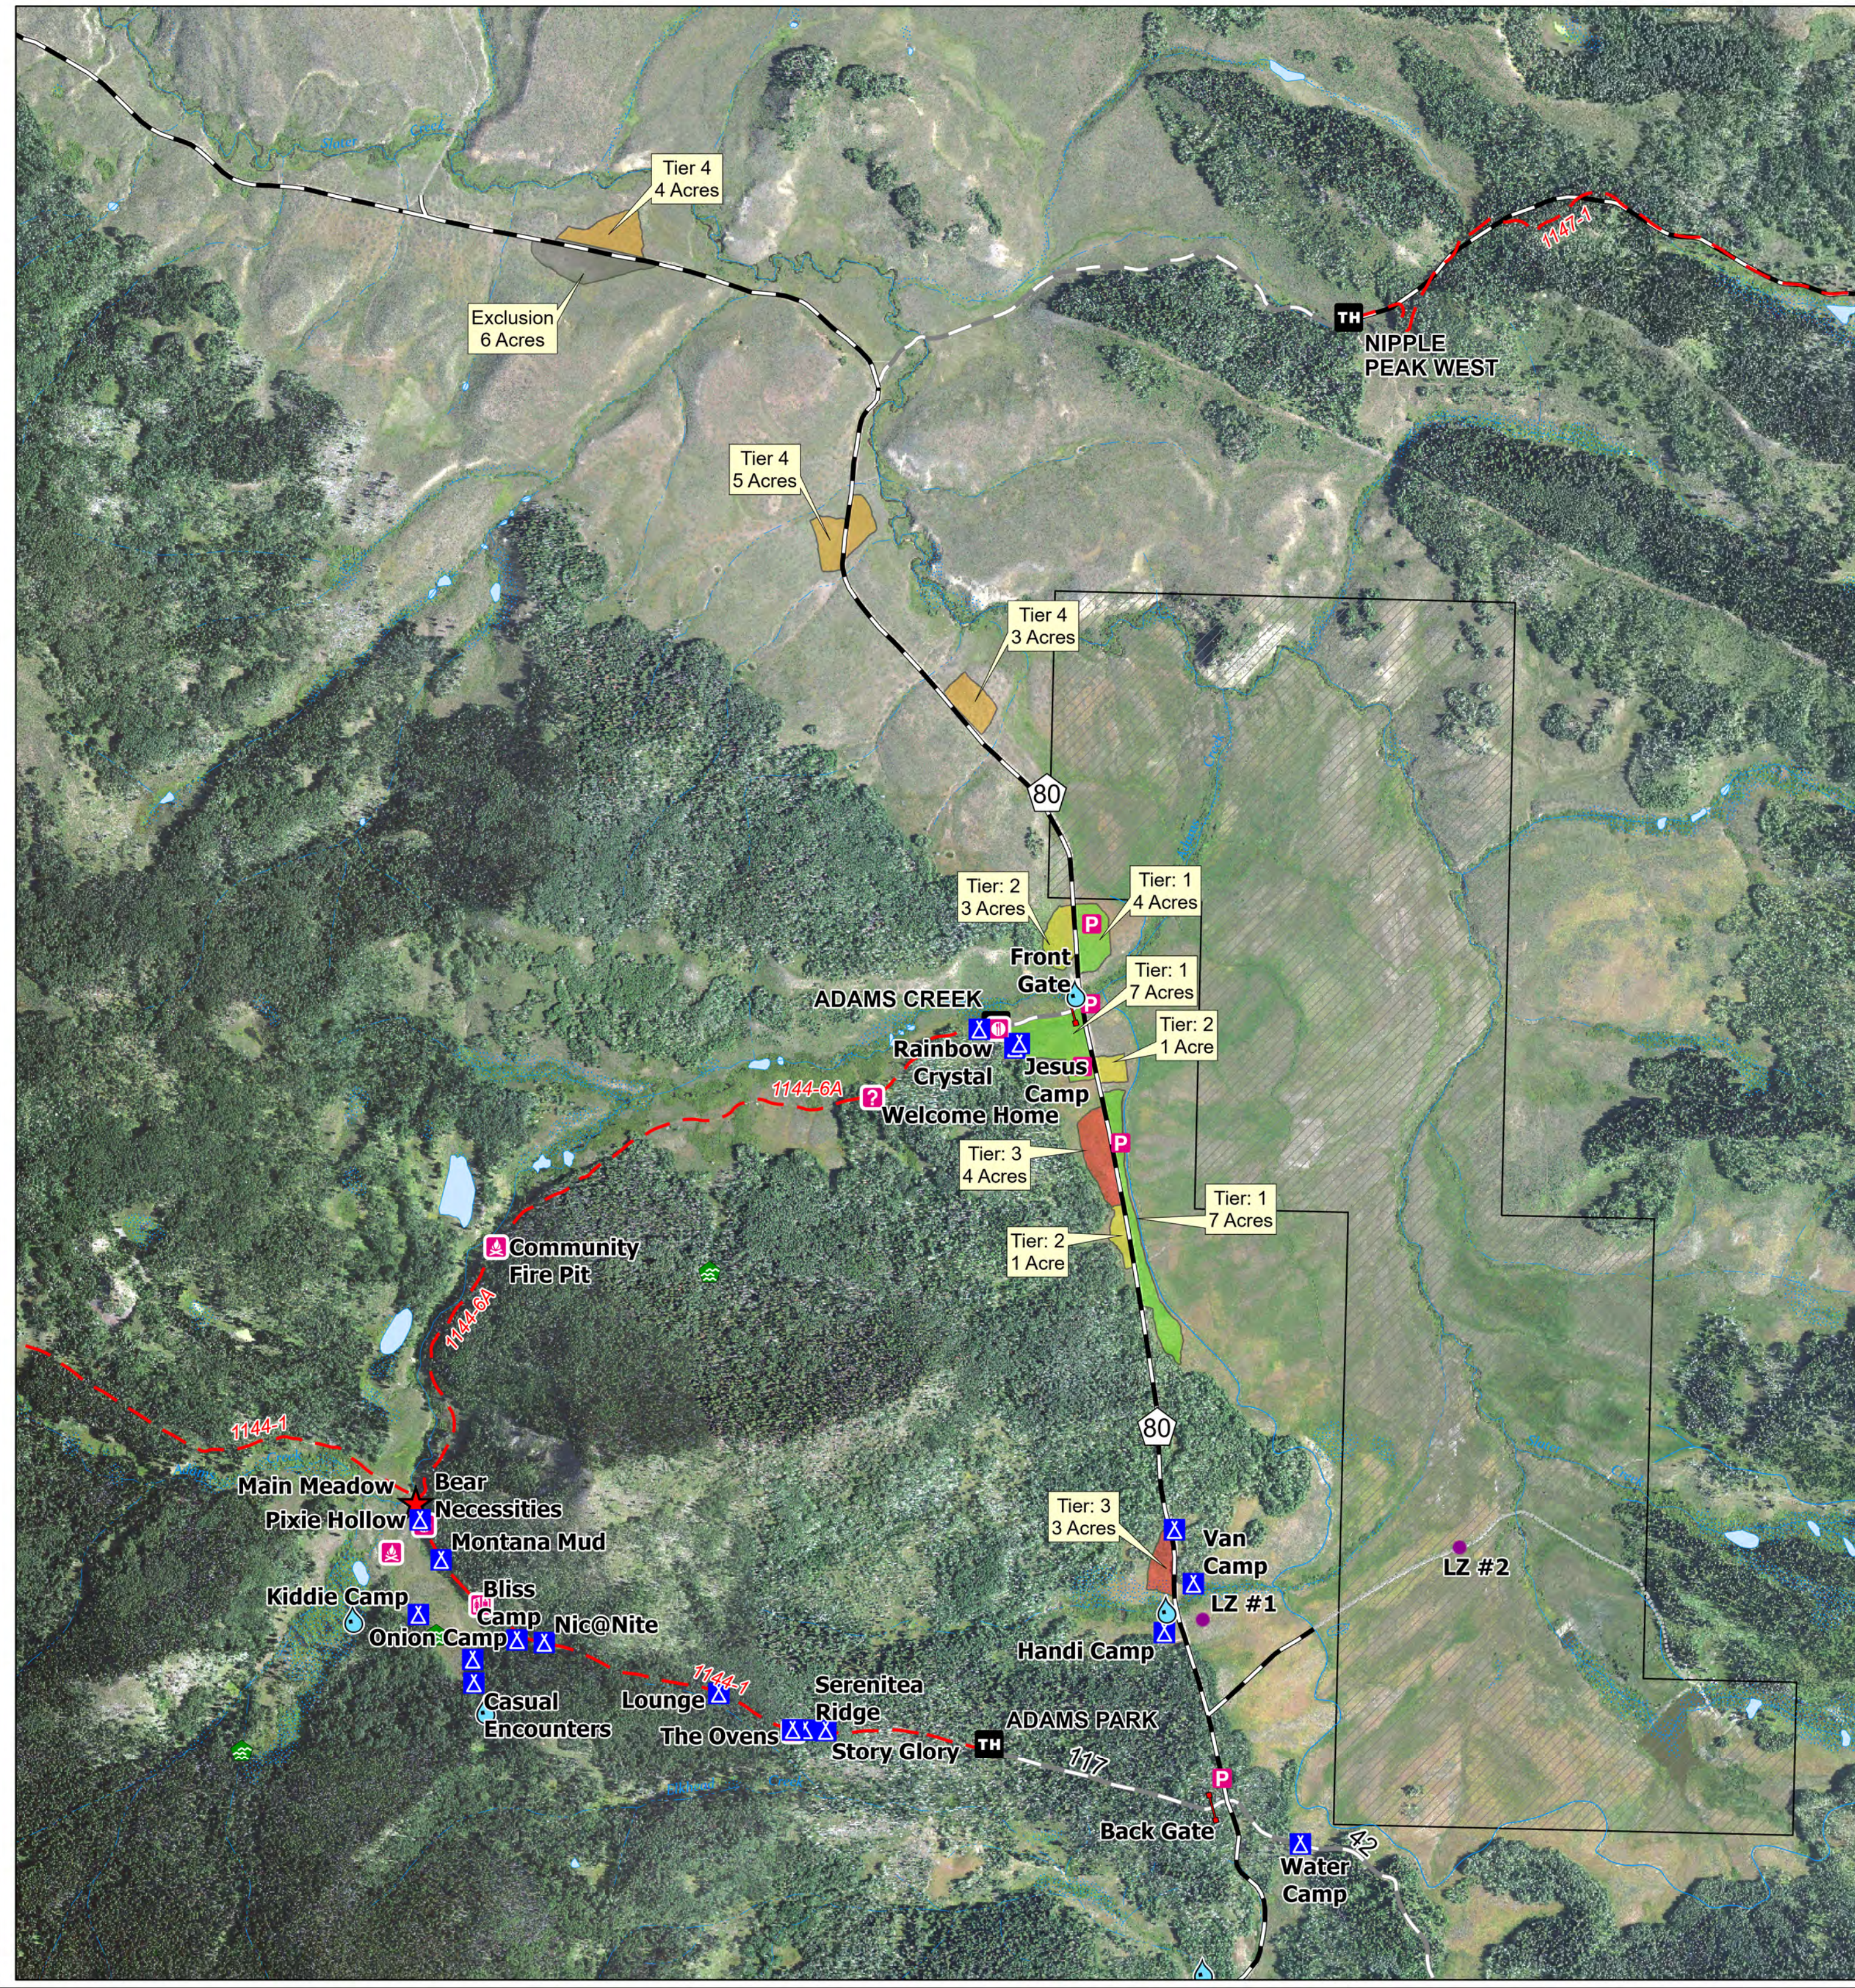

Medicine Bow-Routt National Forest
Hahns Peak/Bears Ears Ranger District

Parking Location Map

- TH** Forest Service Trailhead
- A** Camp
- FP** Community Fire Pit
- G** Gate
- ?** Information
- K** Kitchen
- L** Latrine
- ★** Main Meadow
- Med-Evac LZ
- P** Parking
- W** Water Development or Draft Site
- W** Water Sample Location
- Major Roads
- Trail
- Tier 1 Parking Area
- Tier 2 Parking Area
- Tier 3 Parking Area
- Tier 4 Parking Area
- Exclusion
- Non Forest Service Ownership

Medicine Bow-Routt National Forest