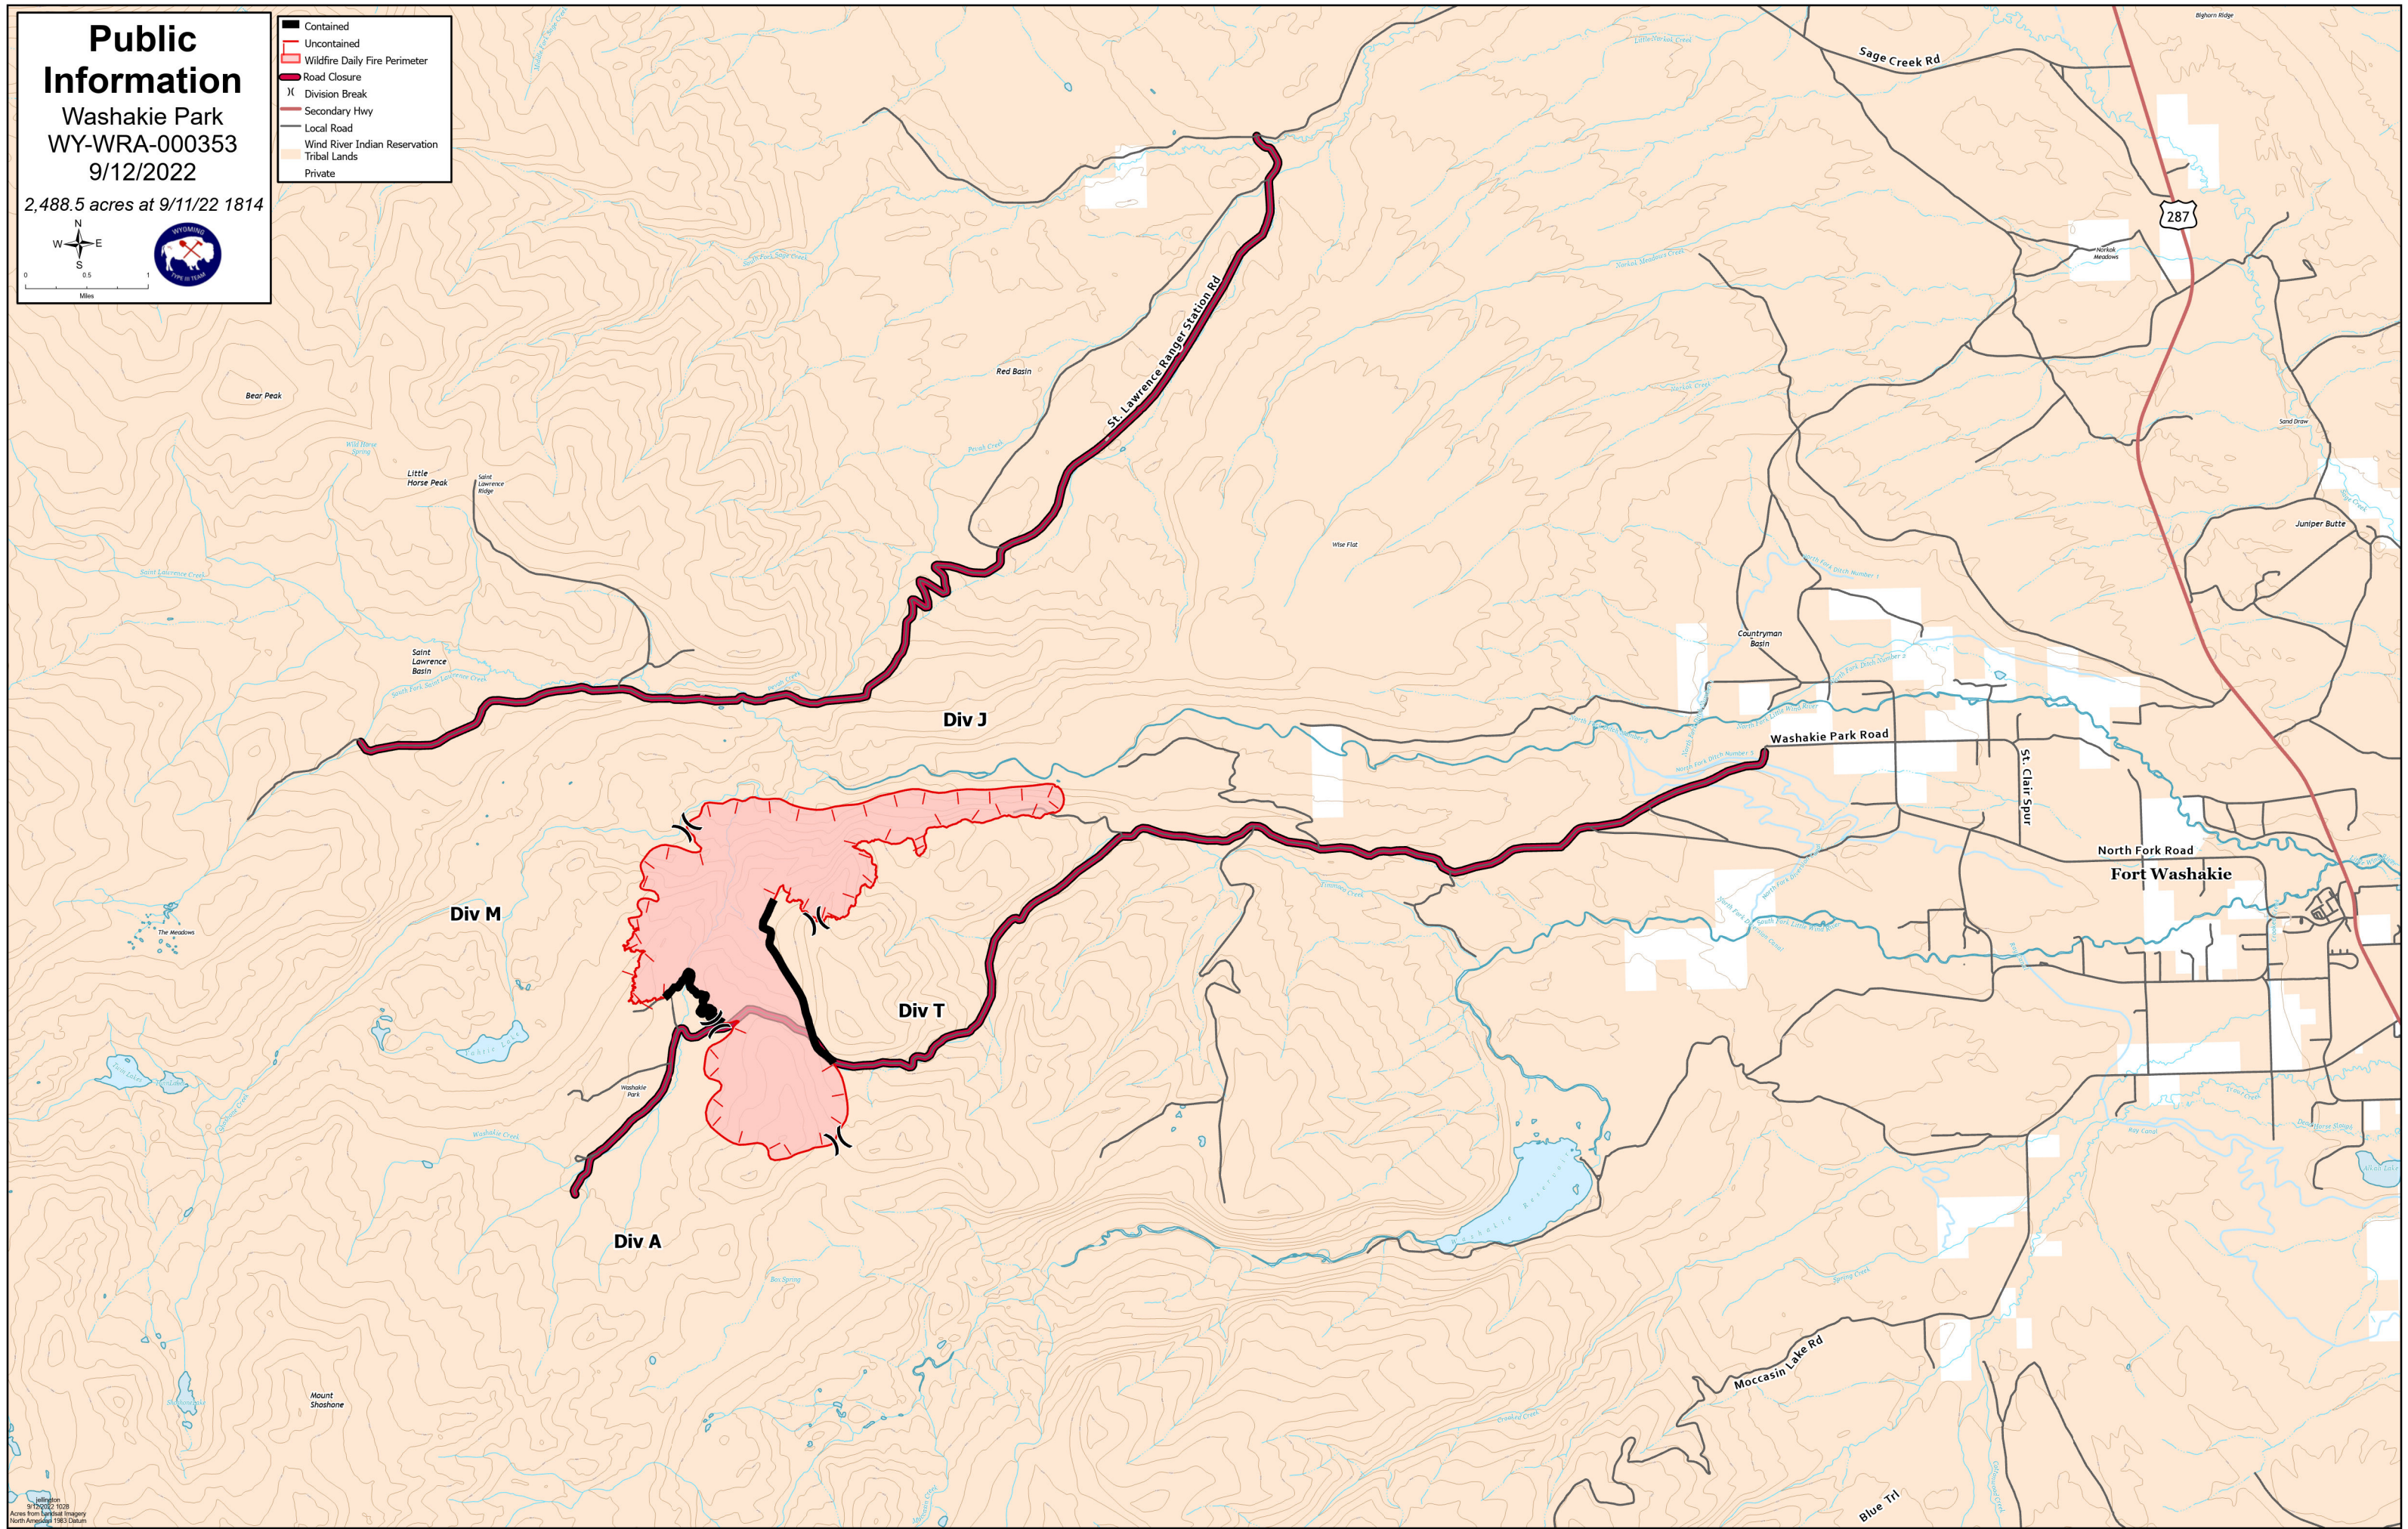

Public Information

Washakie Park
WY-WRA-000353
9/12/2022

2,488.5 acres at 9/11/22 1814

- Contained
- Uncontained
- ▭ Wildfire Daily Fire Perimeter
- ▭ Road Closure
- ⌘ Division Break
- Secondary Hwy
- Local Road
- ▭ Wind River Indian Reservation
- ▭ Tribal Lands
- ▭ Private