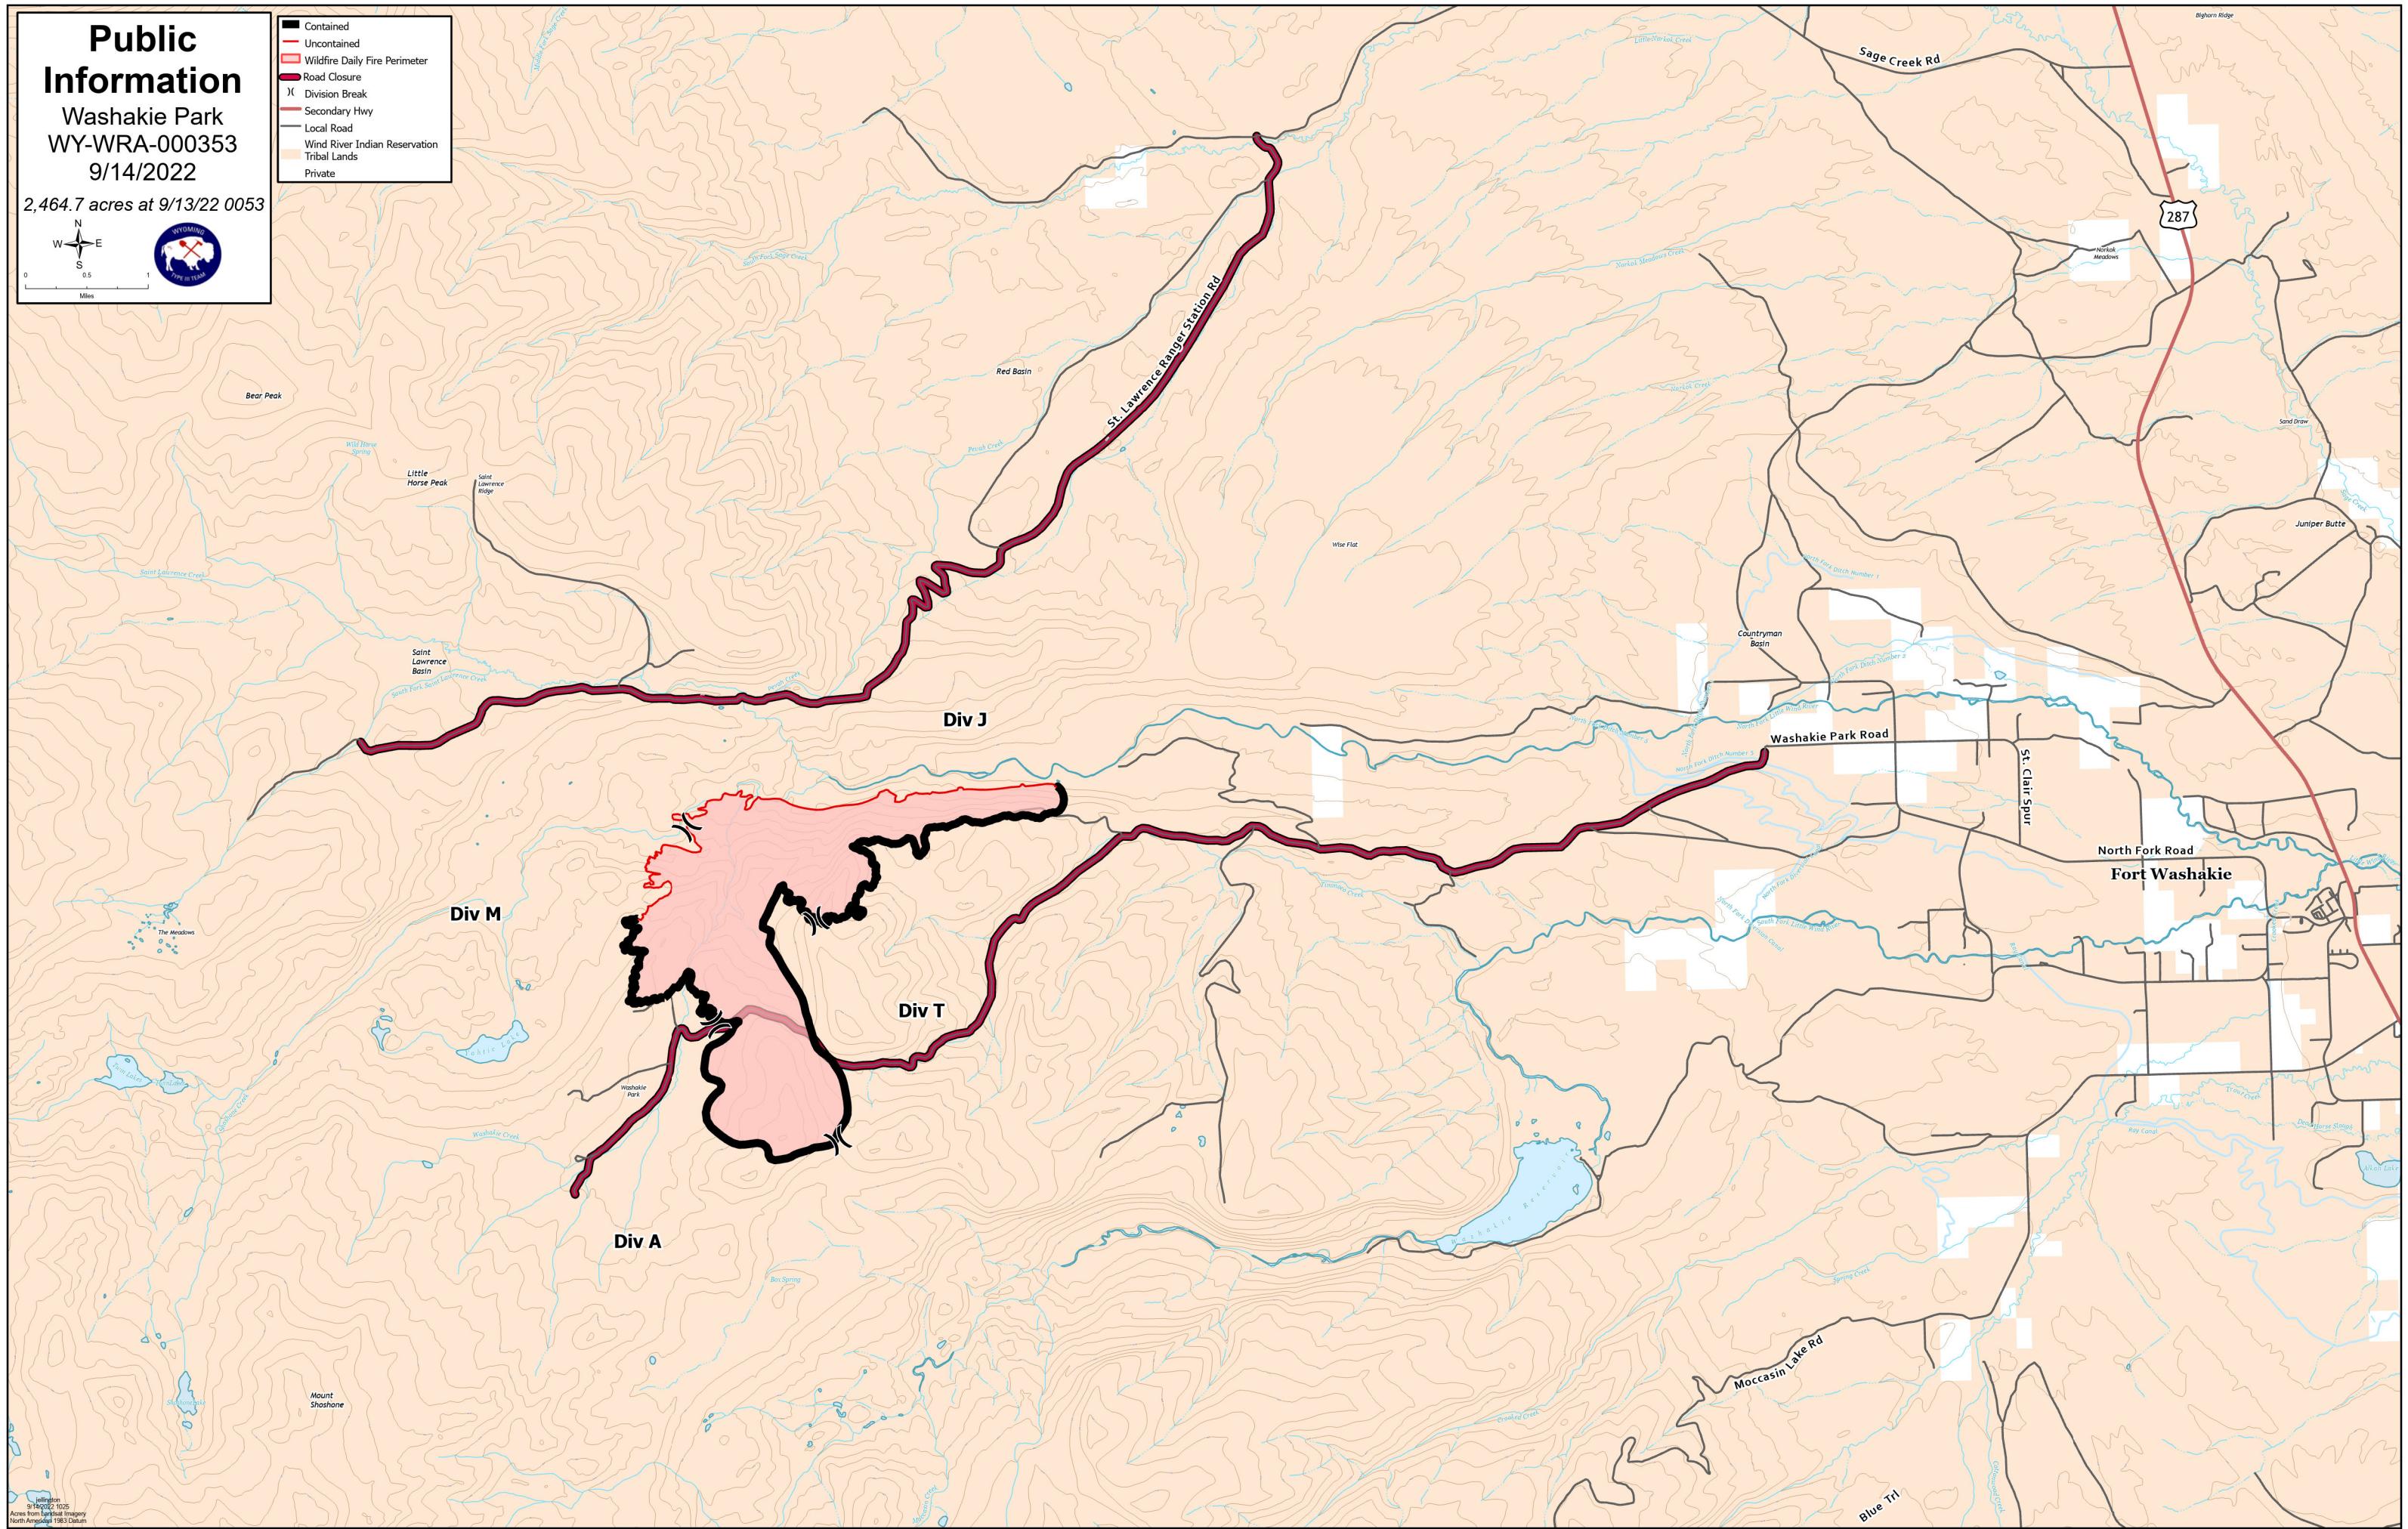

Public Information

Washakie Park
WY-WRA-000353
9/14/2022

2,464.7 acres at 9/13/22 0053

- Contained
- Uncontained
- ▭ Wildfire Daily Fire Perimeter
- ▭ Road Closure
- ⌘ Division Break
- Secondary Hwy
- Local Road
- ▭ Wind River Indian Reservation
- ▭ Tribal Lands
- ▭ Private