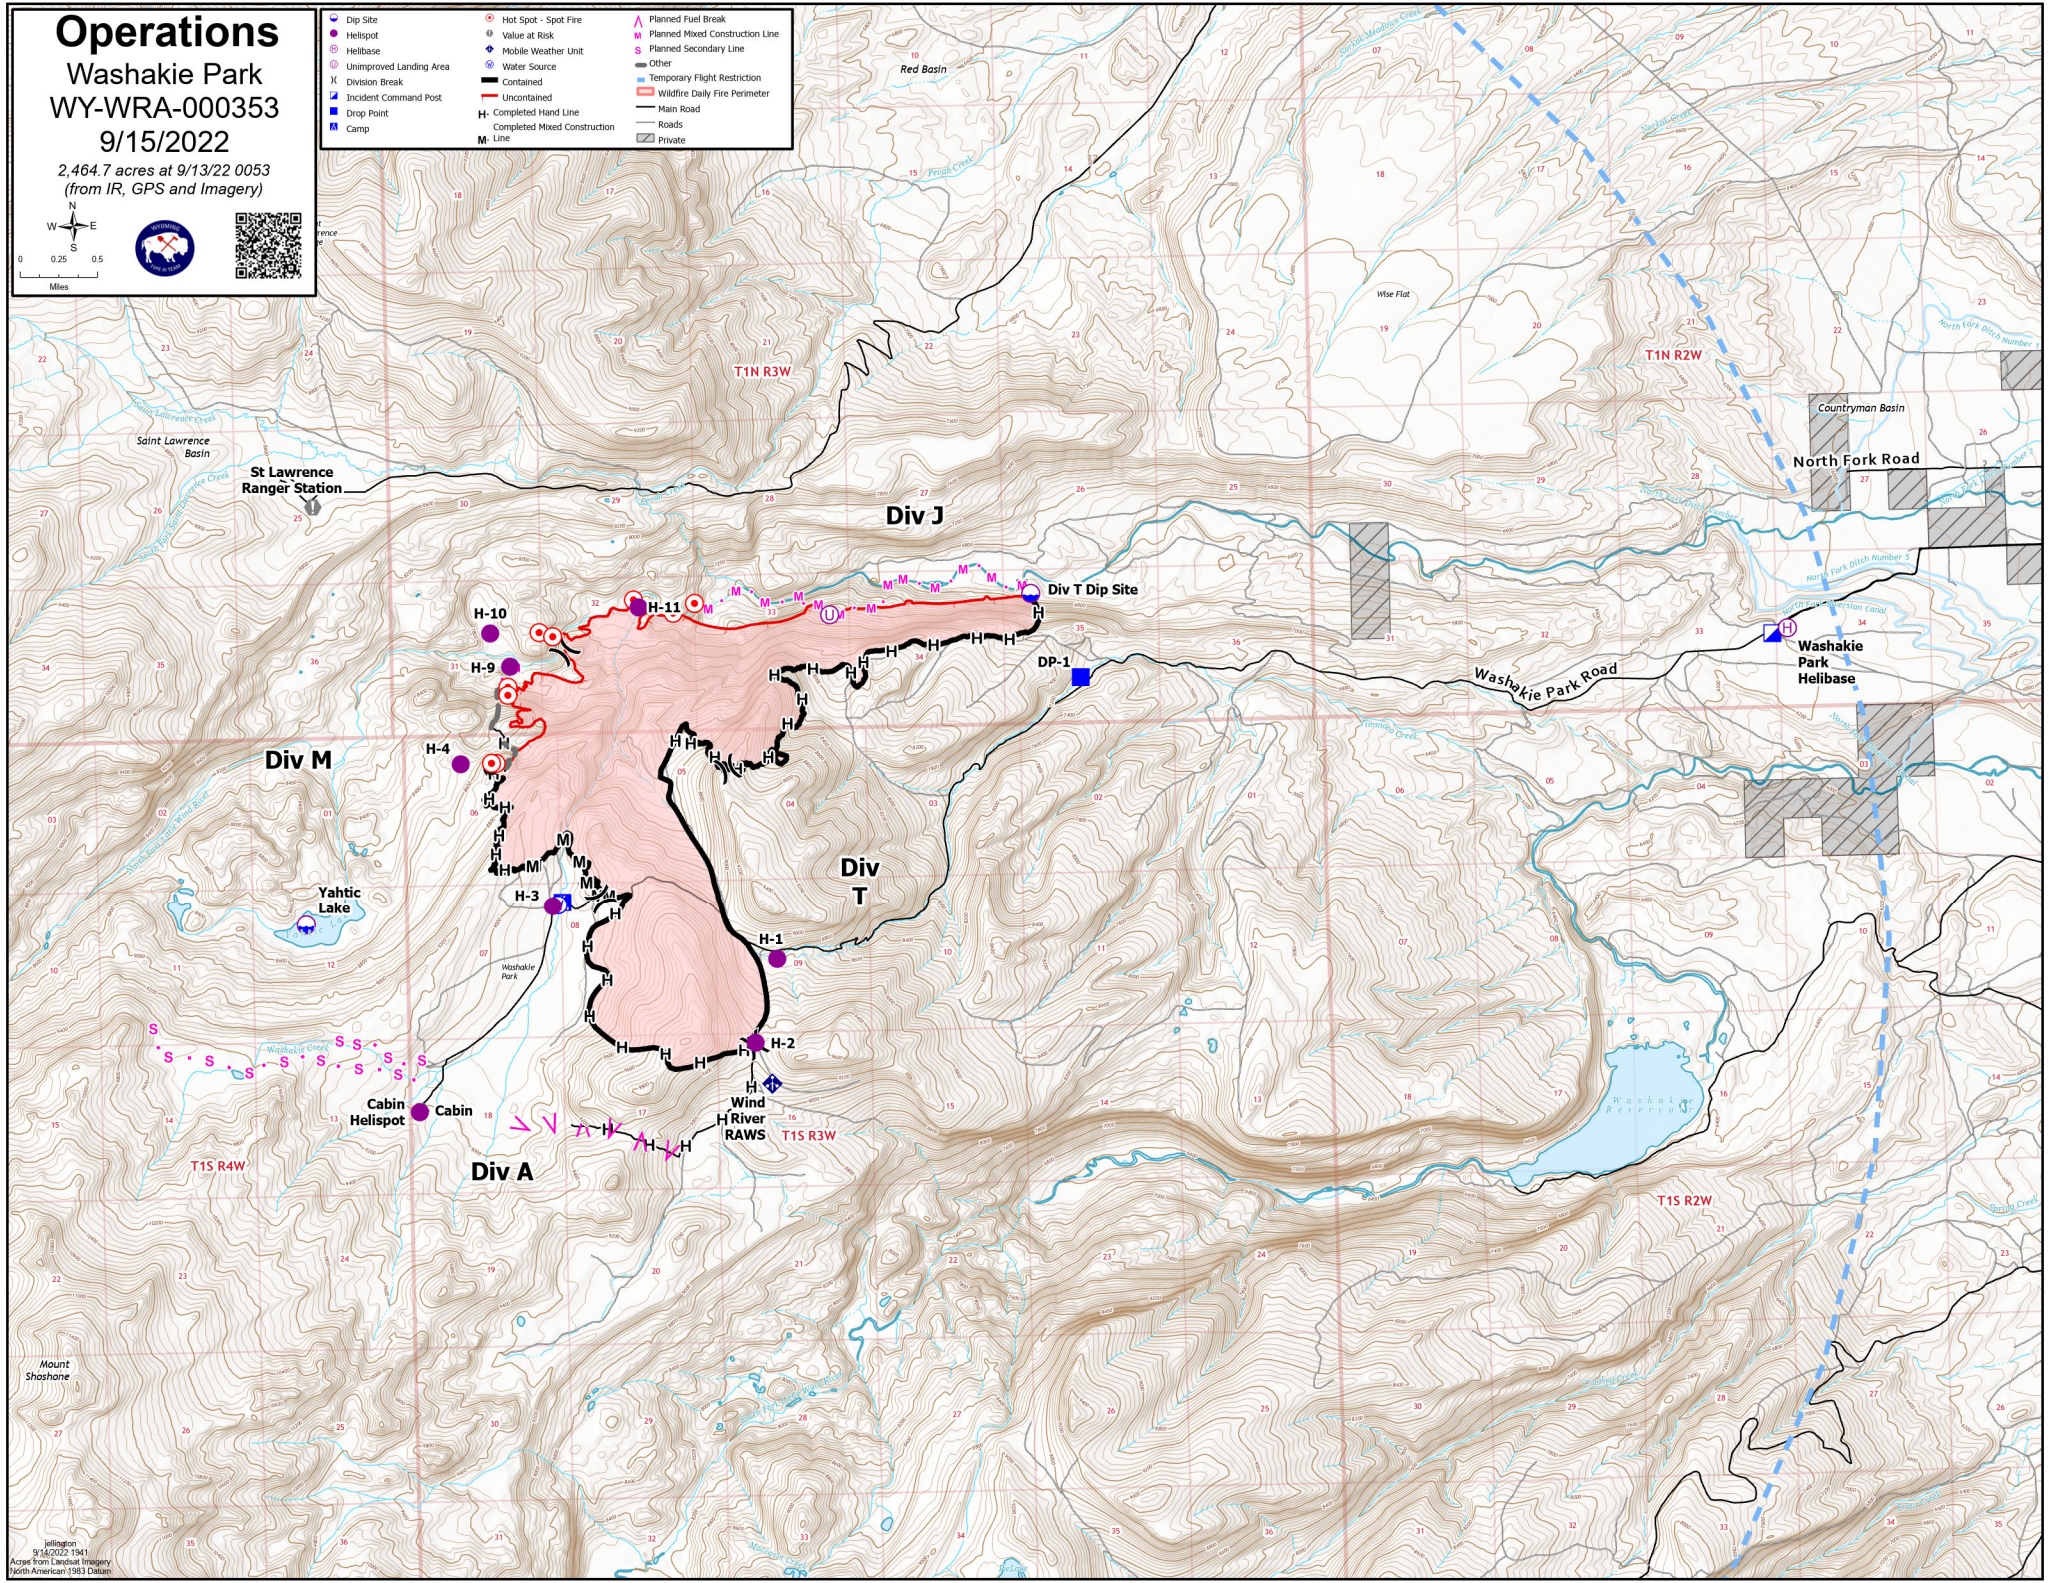

Operations

Washakie Park
WY-WRA-000353
9/15/2022

2,464.7 acres at 9/13/22 0053
(from IR, GPS and Imagery)

- Dip Site
- Helispot
- Helibase
- Unimproved Landing Area
- Division Break
- Incident Command Post
- Drop Point
- Camp
- Hot Spot - Spot Fire
- Value at Risk
- Mobile Weather Unit
- Water Source
- Contained
- Uncontained
- Completed Hand Line
- Completed Mixed Construction
- M-Line
- Planned Fuel Break
- Planned Mixed Construction Line
- Planned Secondary Line
- Other
- Temporary Flight Restriction
- Wildfire Daily Fire Perimeter
- Main Road
- Roads
- Private