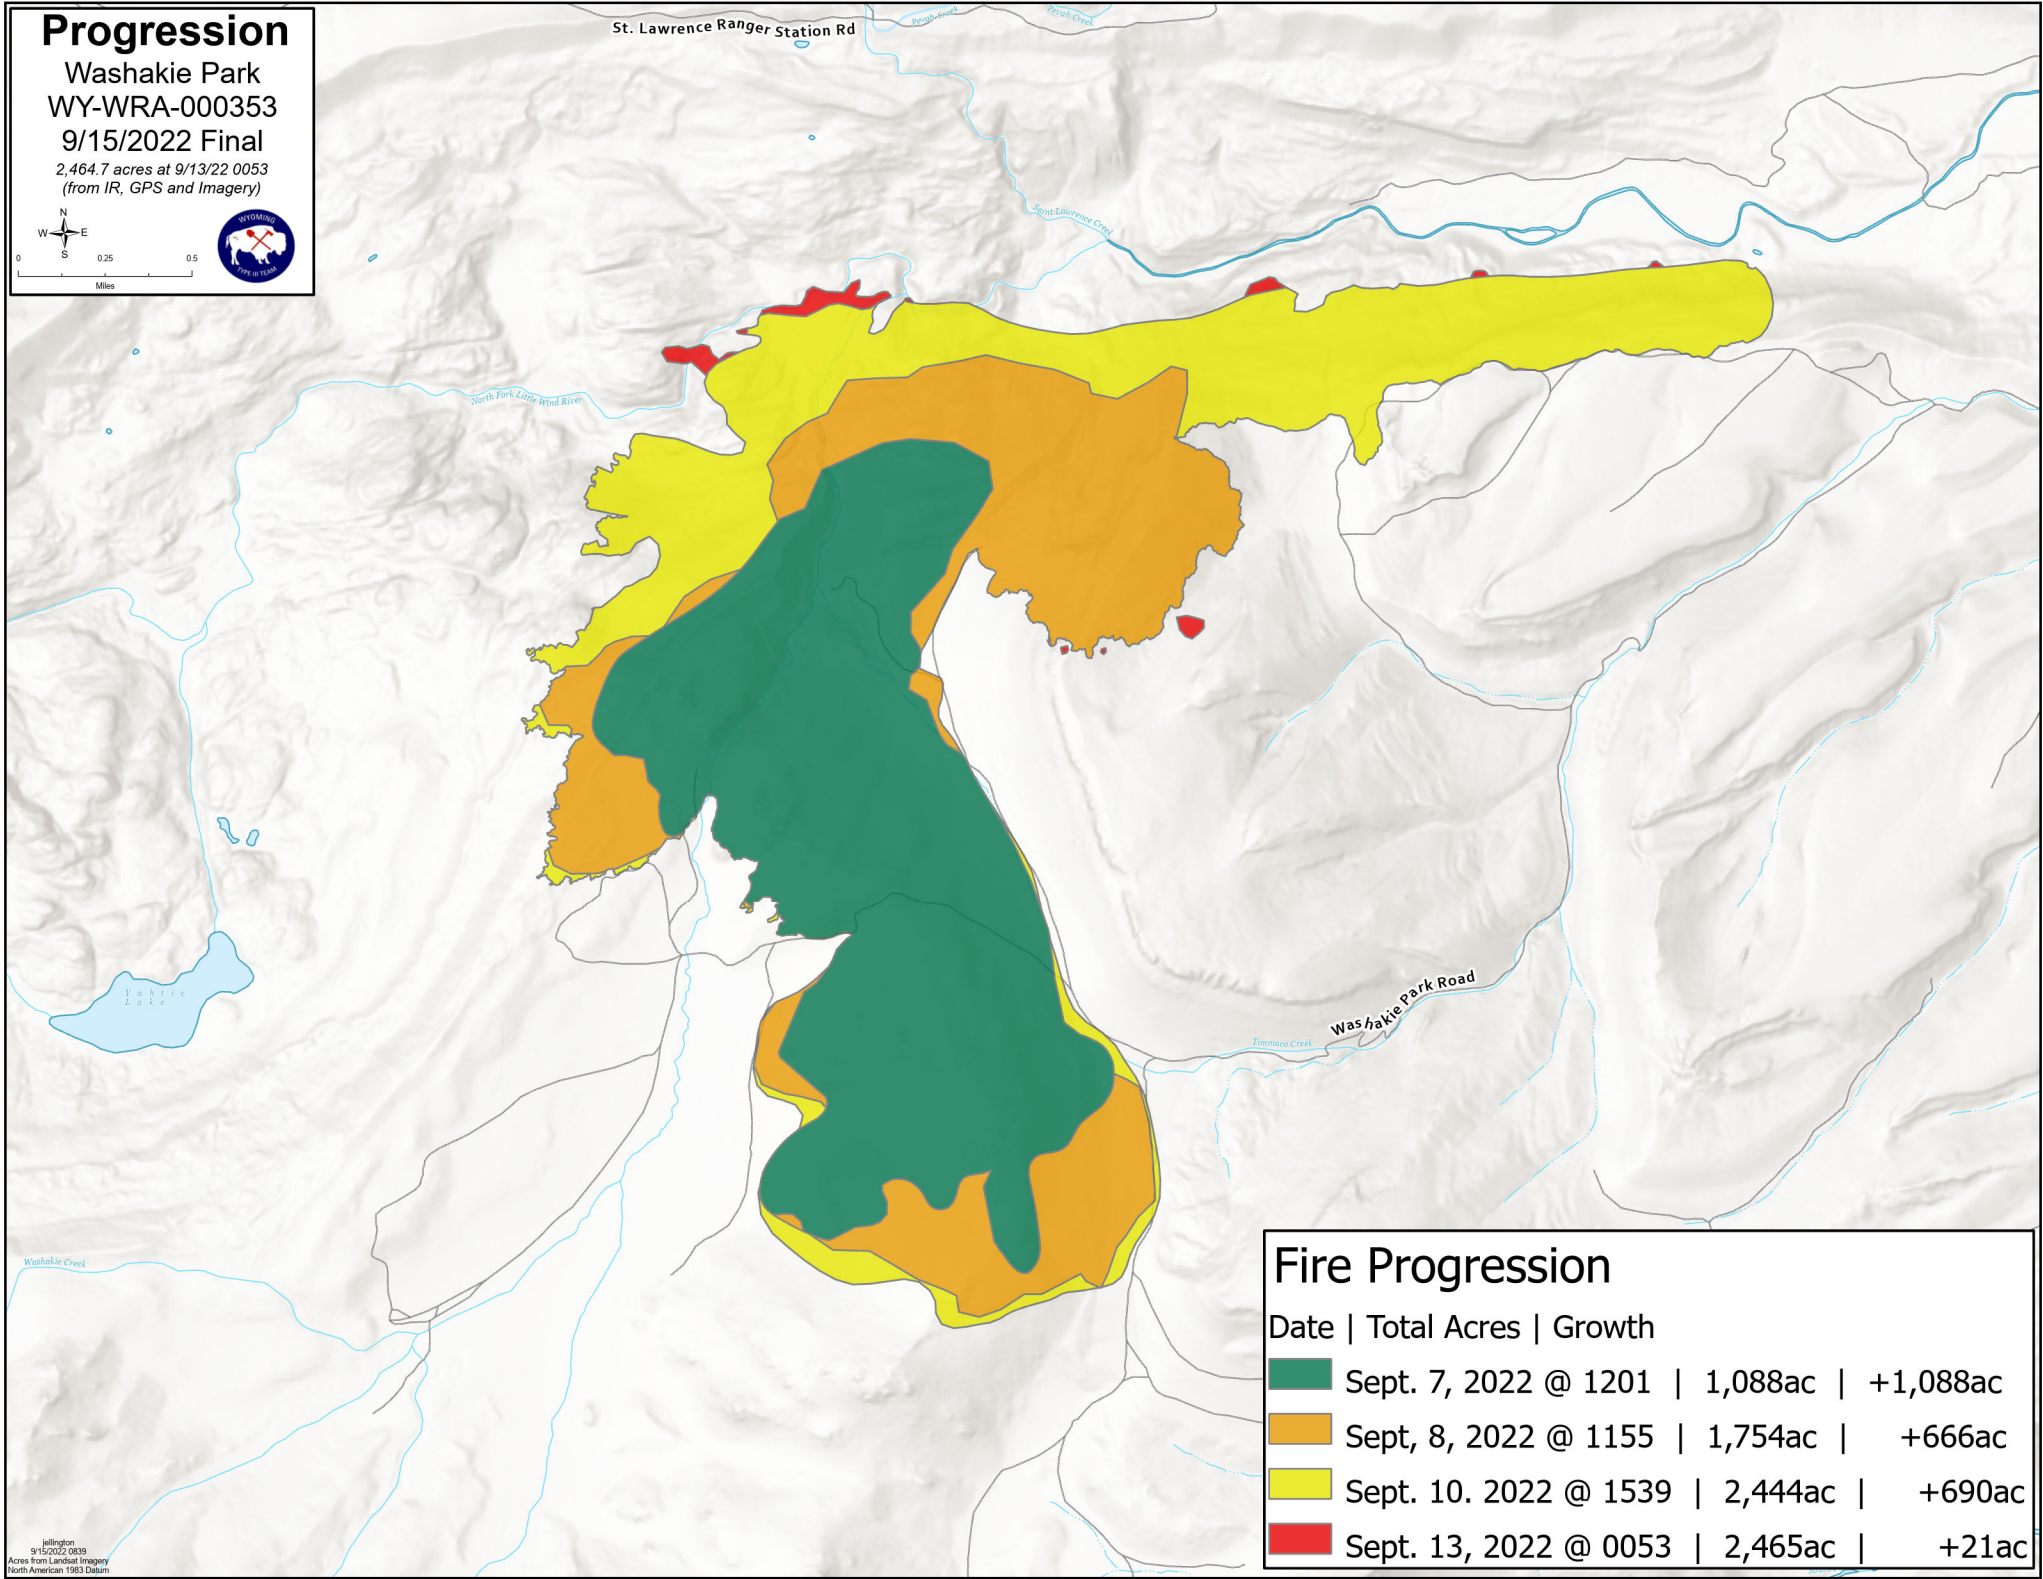

# Progression

Washakie Park  
WY-WRA-000353  
9/15/2022 Final  
2,464.7 acres at 9/13/22 0053  
(from IR, GPS and Imagery)

## Fire Progression

Date | Total Acres | Growth

	Sept. 7, 2022 @ 1201	1,088ac	+1,088ac
	Sept, 8, 2022 @ 1155	1,754ac	+666ac
	Sept. 10. 2022 @ 1539	2,444ac	+690ac
	Sept. 13, 2022 @ 0053	2,465ac	+21ac