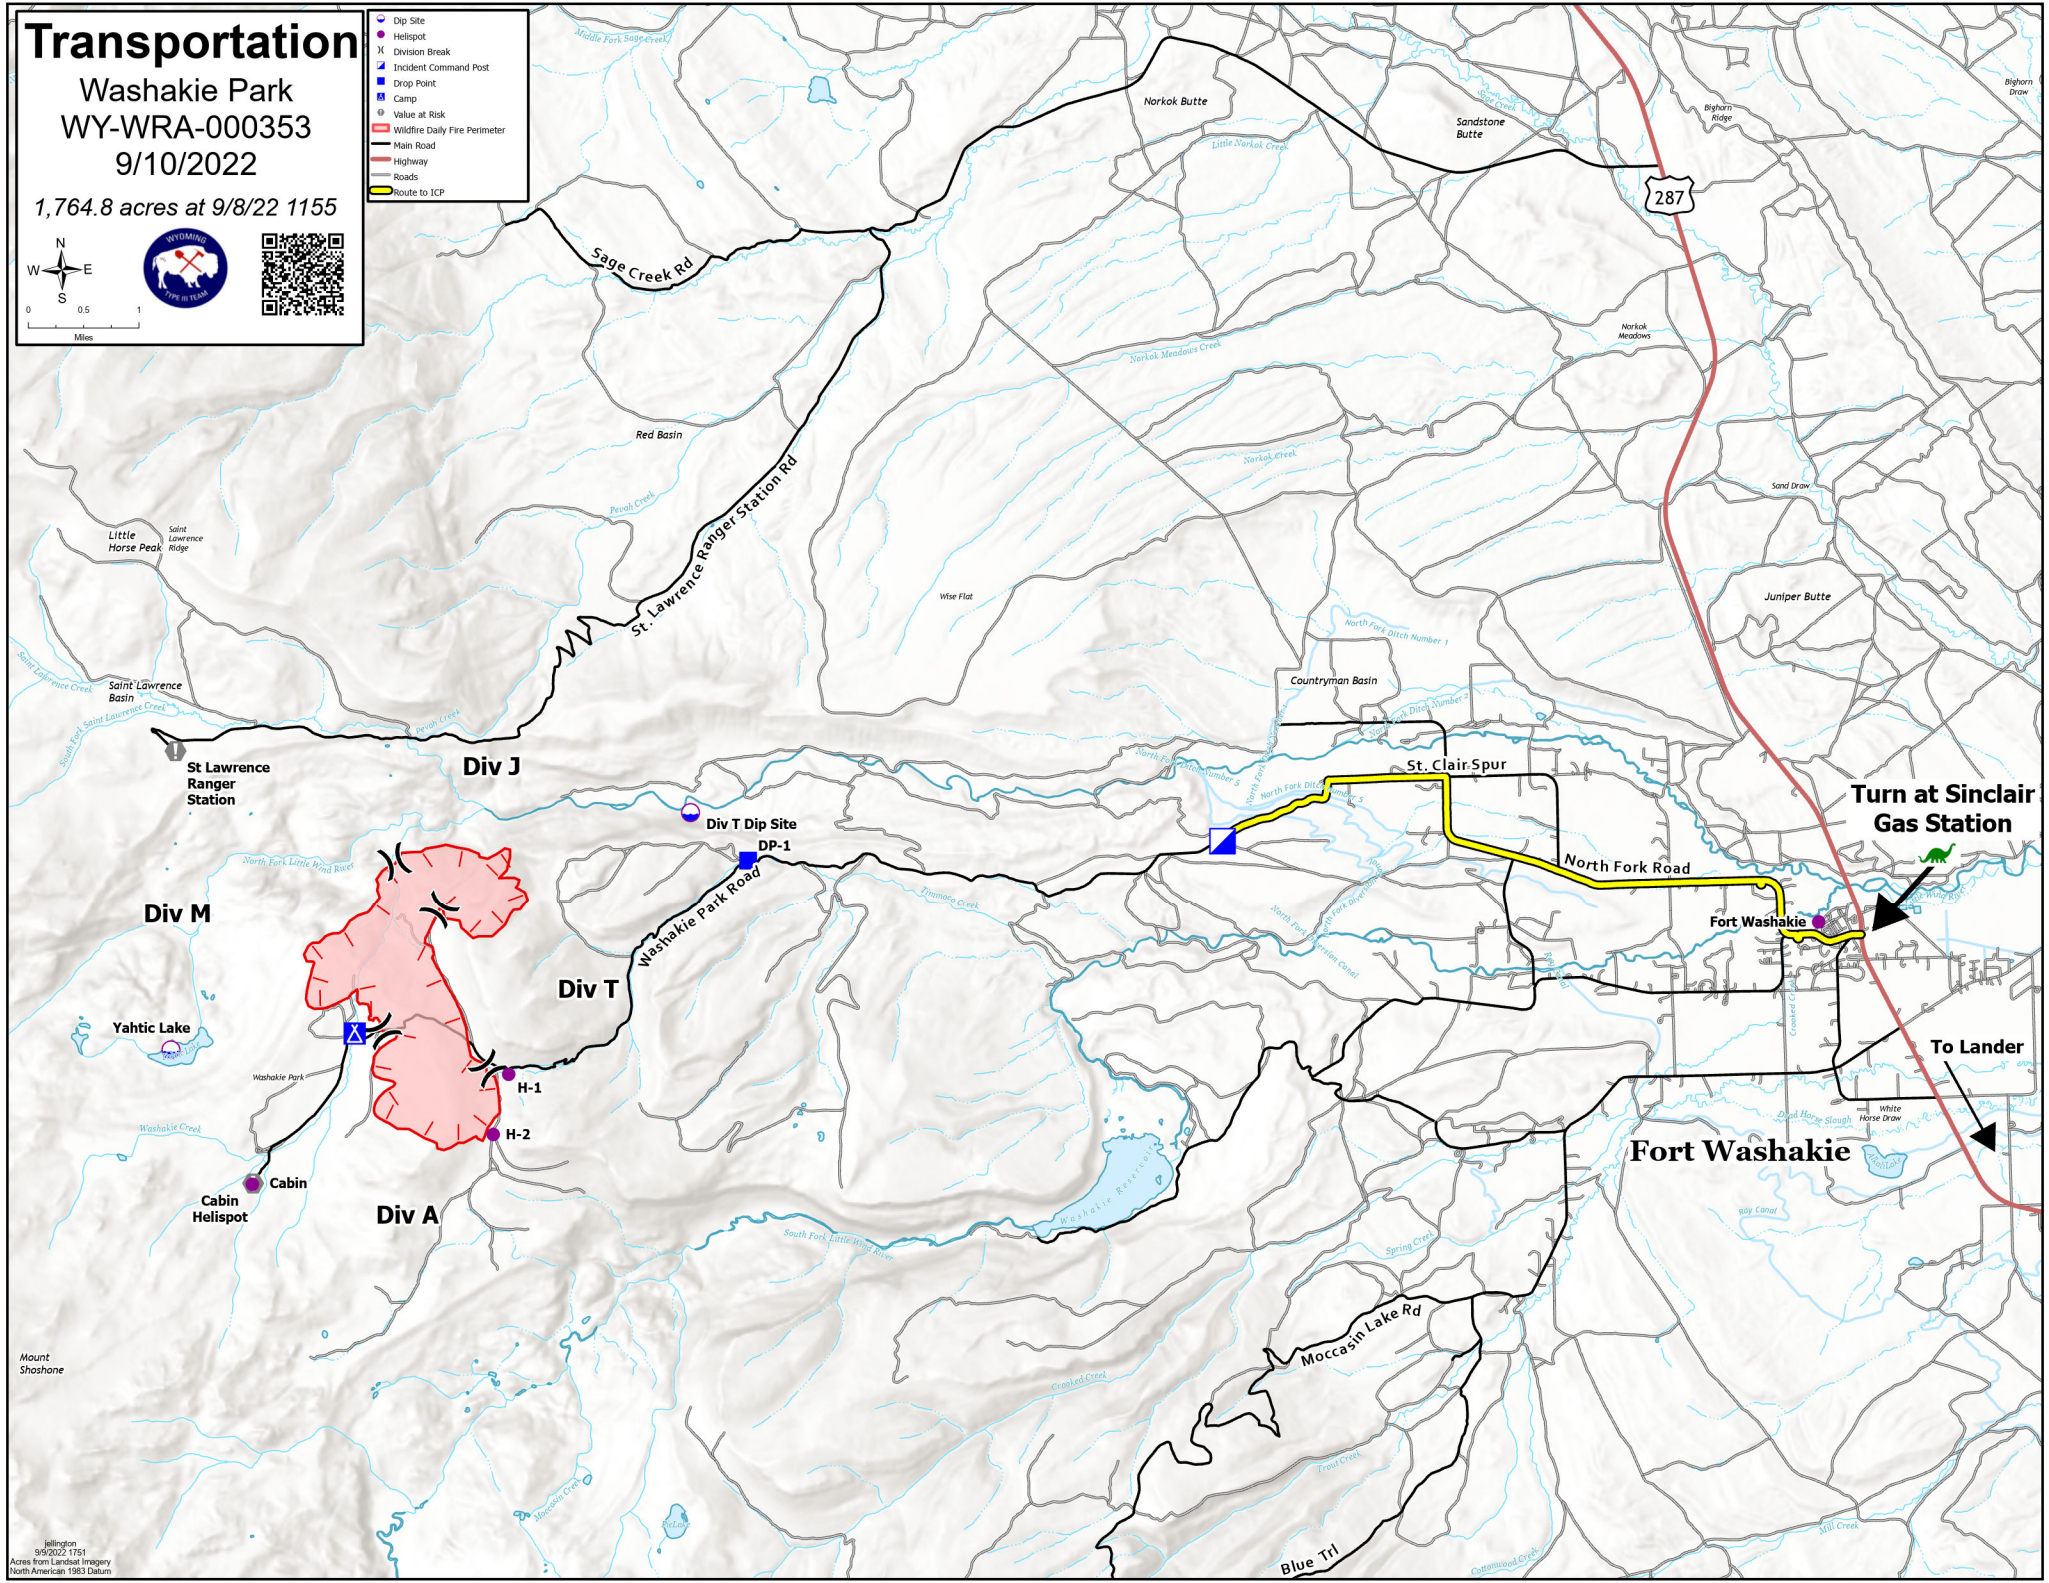

Transportation

Washakie Park
WY-WRA-000353
9/10/2022

1,764.8 acres at 9/8/22 1155

- Dip Site
- Helispot
- Division Break
- Incident Command Post
- Drop Point
- Camp
- Value at Risk
- Wildfire Daily Fire Perimeter
- Main Road
- Highway
- Roads
- Route to ICP