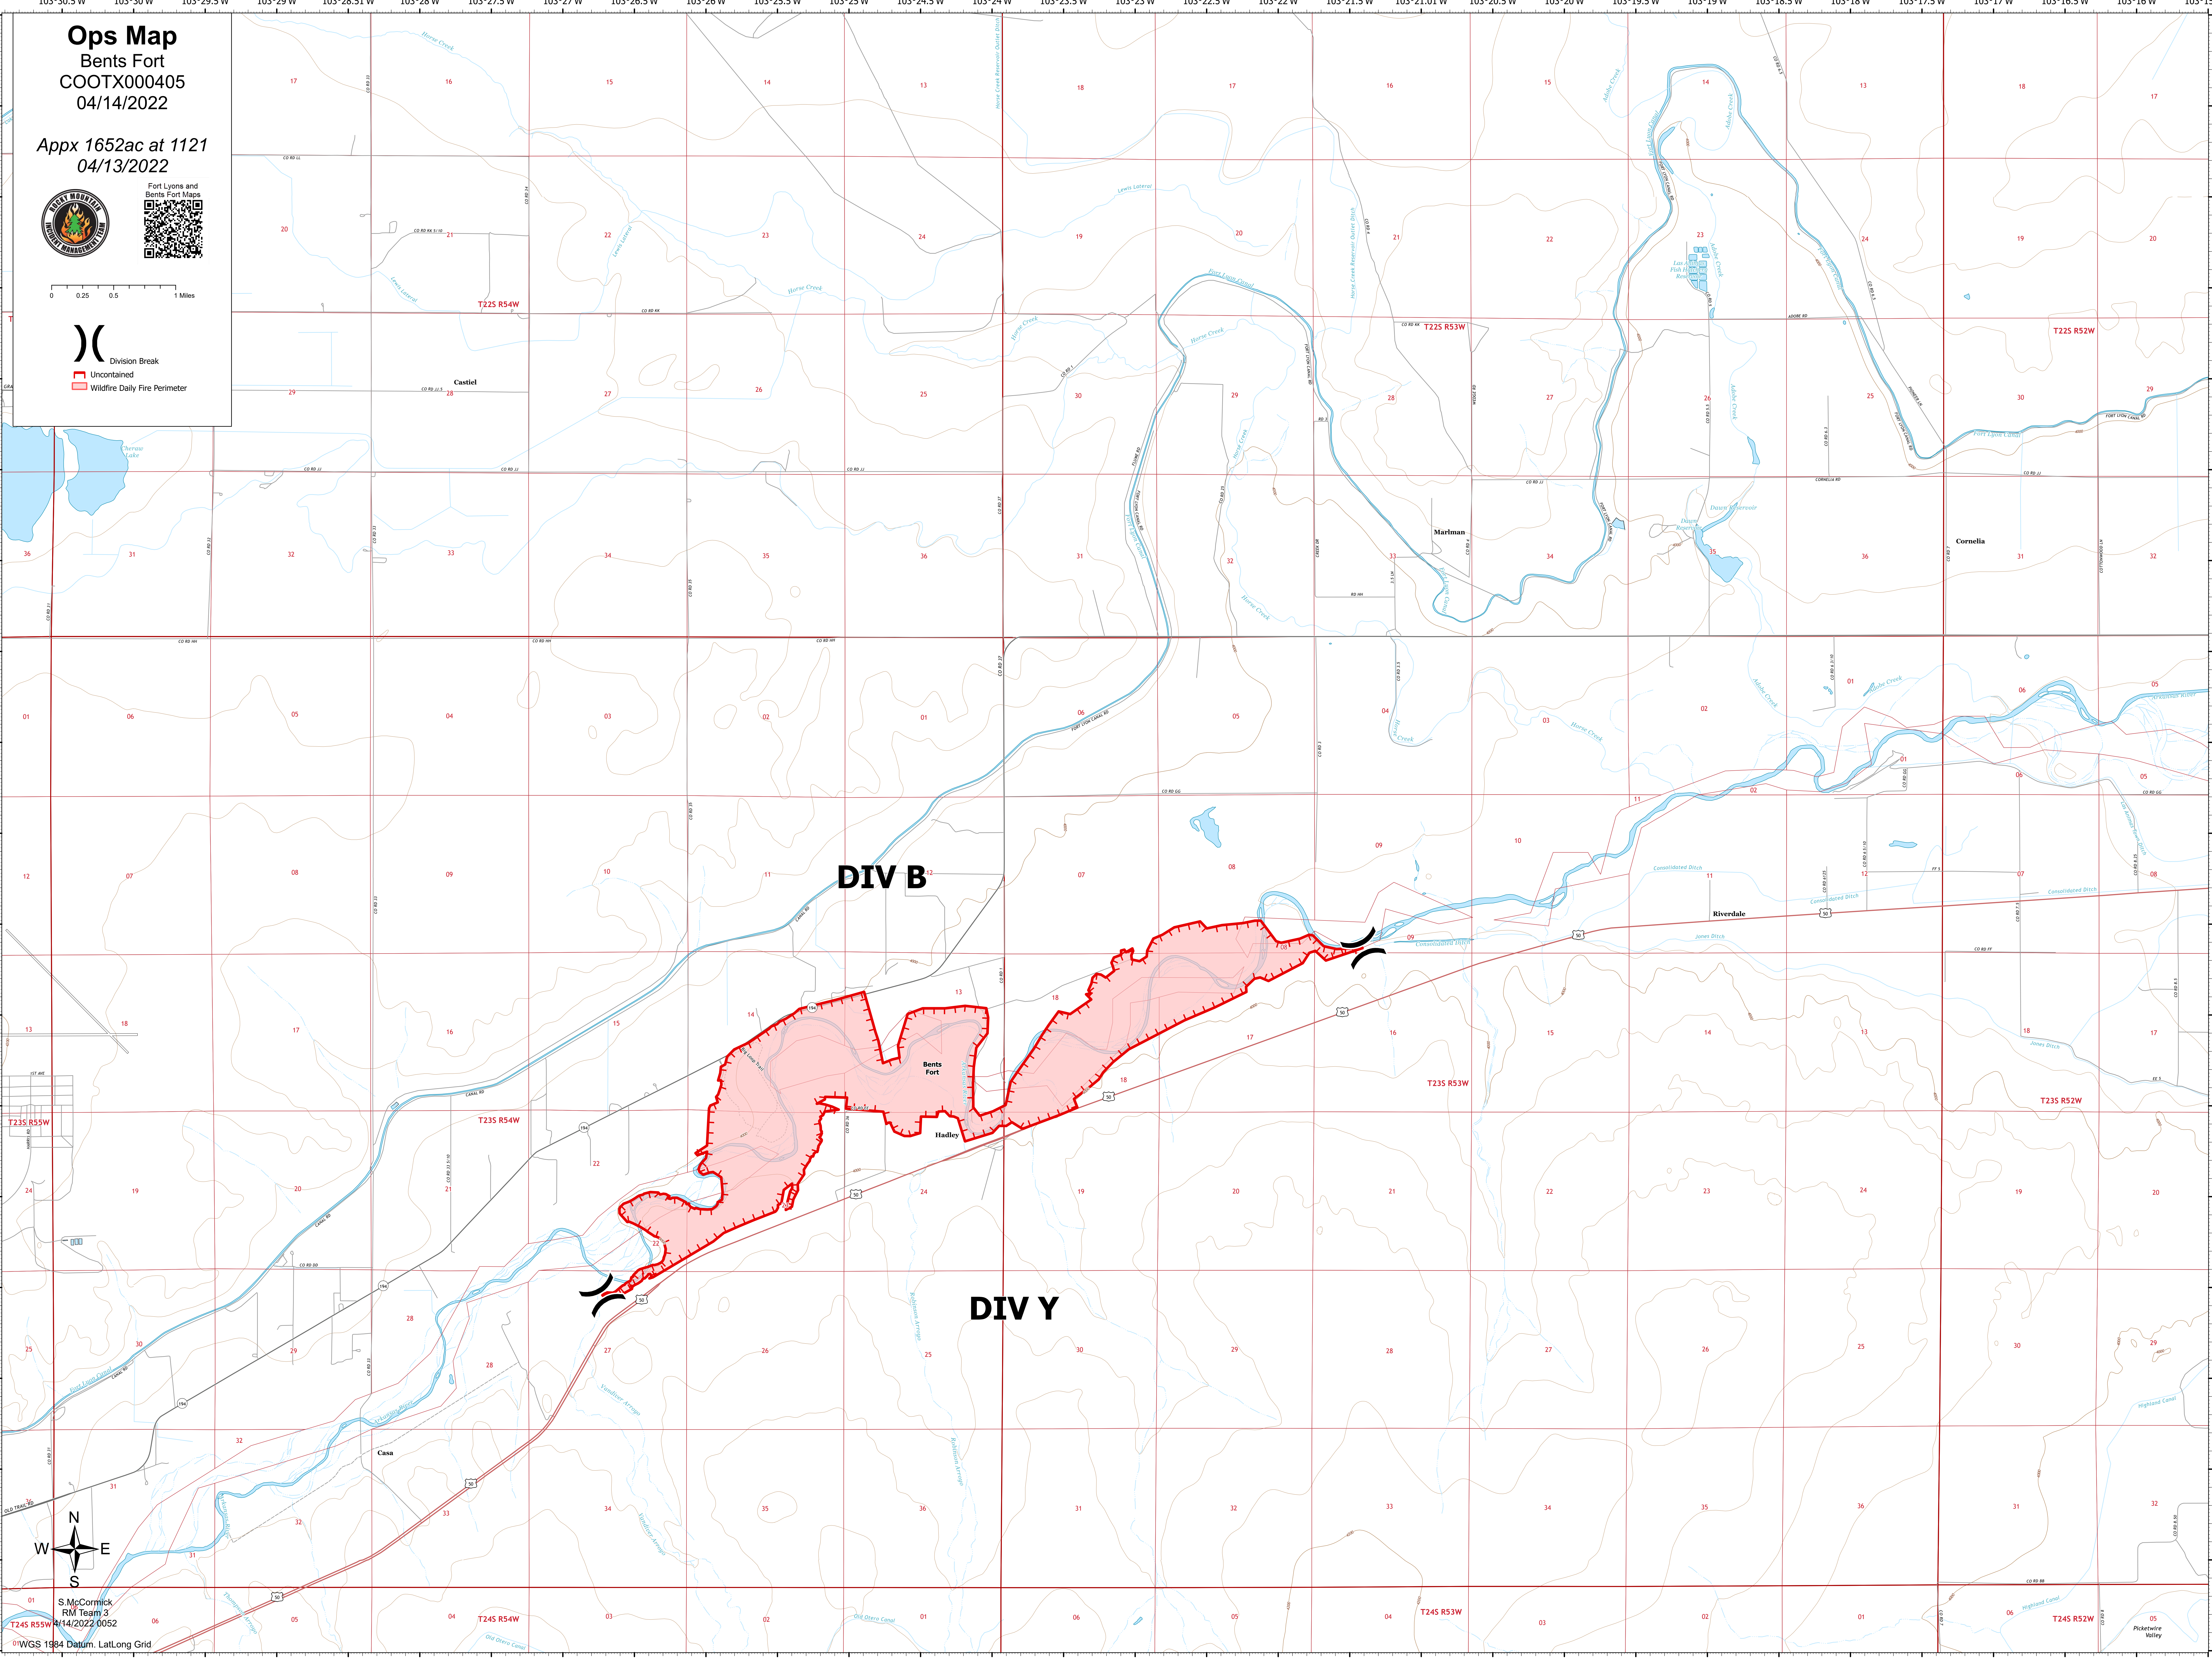

Ops Map

Bents Fort
COOTX000405
04/14/2022

Appx 1652ac at 1121
04/13/2022

0 0.25 0.5 1 Miles

Division Break

Uncontained

Wildfire Daily Fire Perimeter

DIV B

DIV Y

T22S R54W

T22S R53W

T22S R52W

T23S R54W

T23S R53W

T23S R52W

T24S R54W

T24S R53W

T24S R52W

S. McCormick
RM Team 3
4/14/2022 0052
WGS 1984 Datum, LatLong Grid