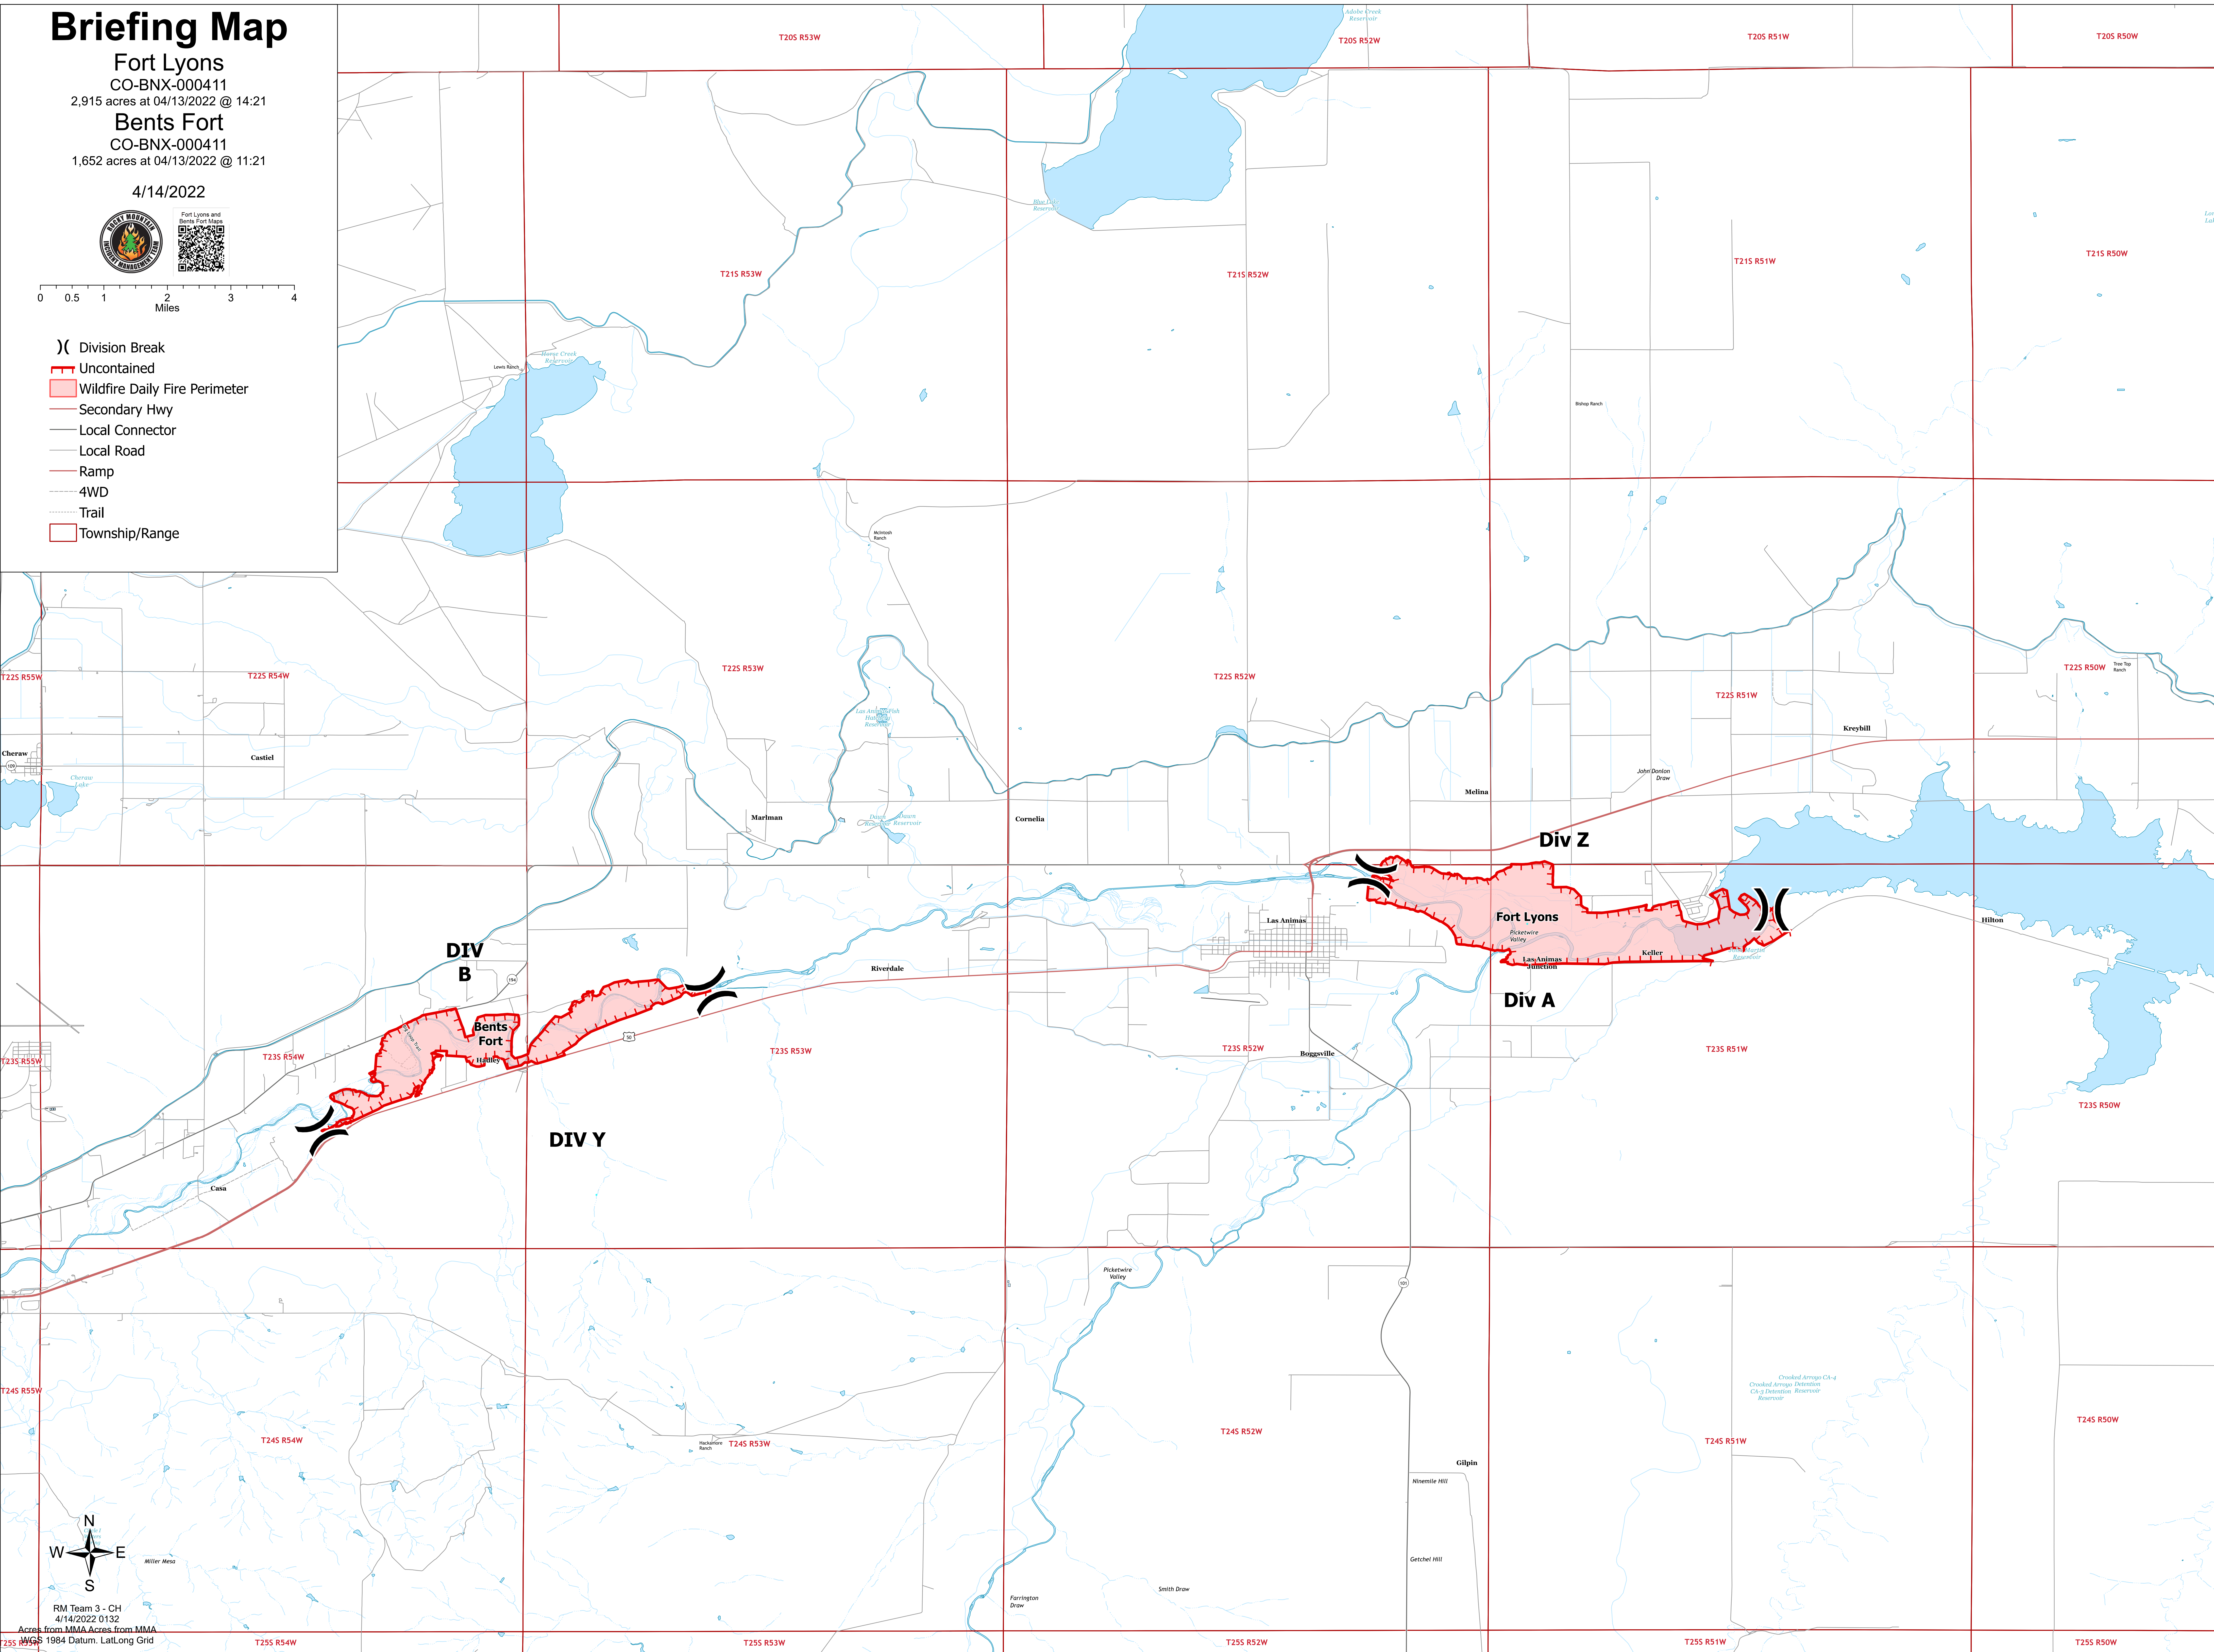

Briefing Map

Fort Lyons

CO-BNX-000411
2,915 acres at 04/13/2022 @ 14:21

Bents Fort

CO-BNX-000411
1,652 acres at 04/13/2022 @ 11:21

4/14/2022

0 0.5 1 2 3 4
Miles

- ( ) Division Break
- ▬ Uncontained
- ▬ Wildfire Daily Fire Perimeter
- ▬ Secondary Hwy
- ▬ Local Connector
- ▬ Local Road
- ▬ Ramp
- ▬ 4WD
- ▬ Trail
- ▭ Township/Range

RM Team 3 - CH
4/14/2022 0132