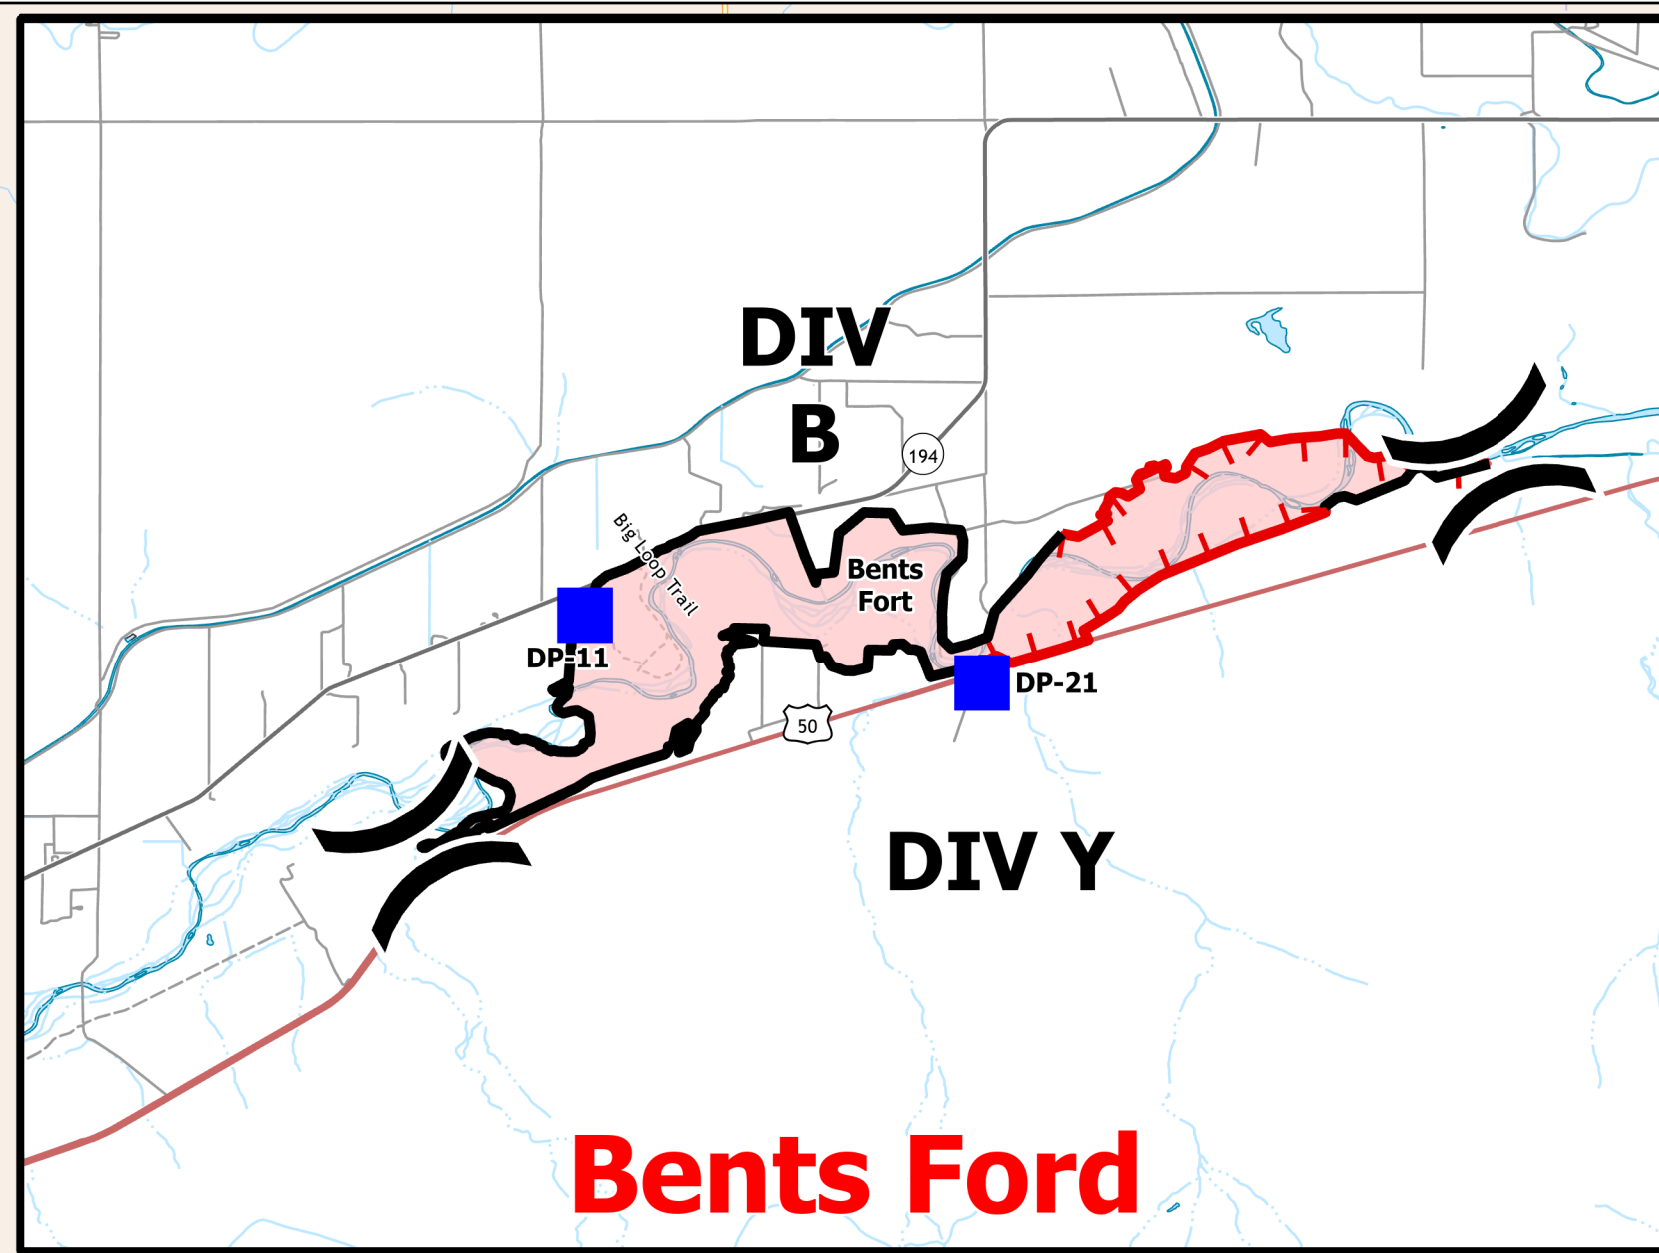

Transportation

Fort Lyons

CO-BNX-000411
2,915 acres at 04/14/2022 @ 14:21

Bents Fort

CO-BNX-000411
1,677 acres at 04/14/2022 @ 16:25

4/15/2022

- (X) Division Break
- Drop Point
- ▬ Fire Edge (Field Collection)
- ▬ Contained
- ▬ Uncontained
- ▭ Wildfire Daily Fire Perimeter

↖ Pueblo

RM Team 3 - CH
4/14/2022 2221
Acres from MMA Acres from MMA
WGS 1984 Datum: LatLong Grid