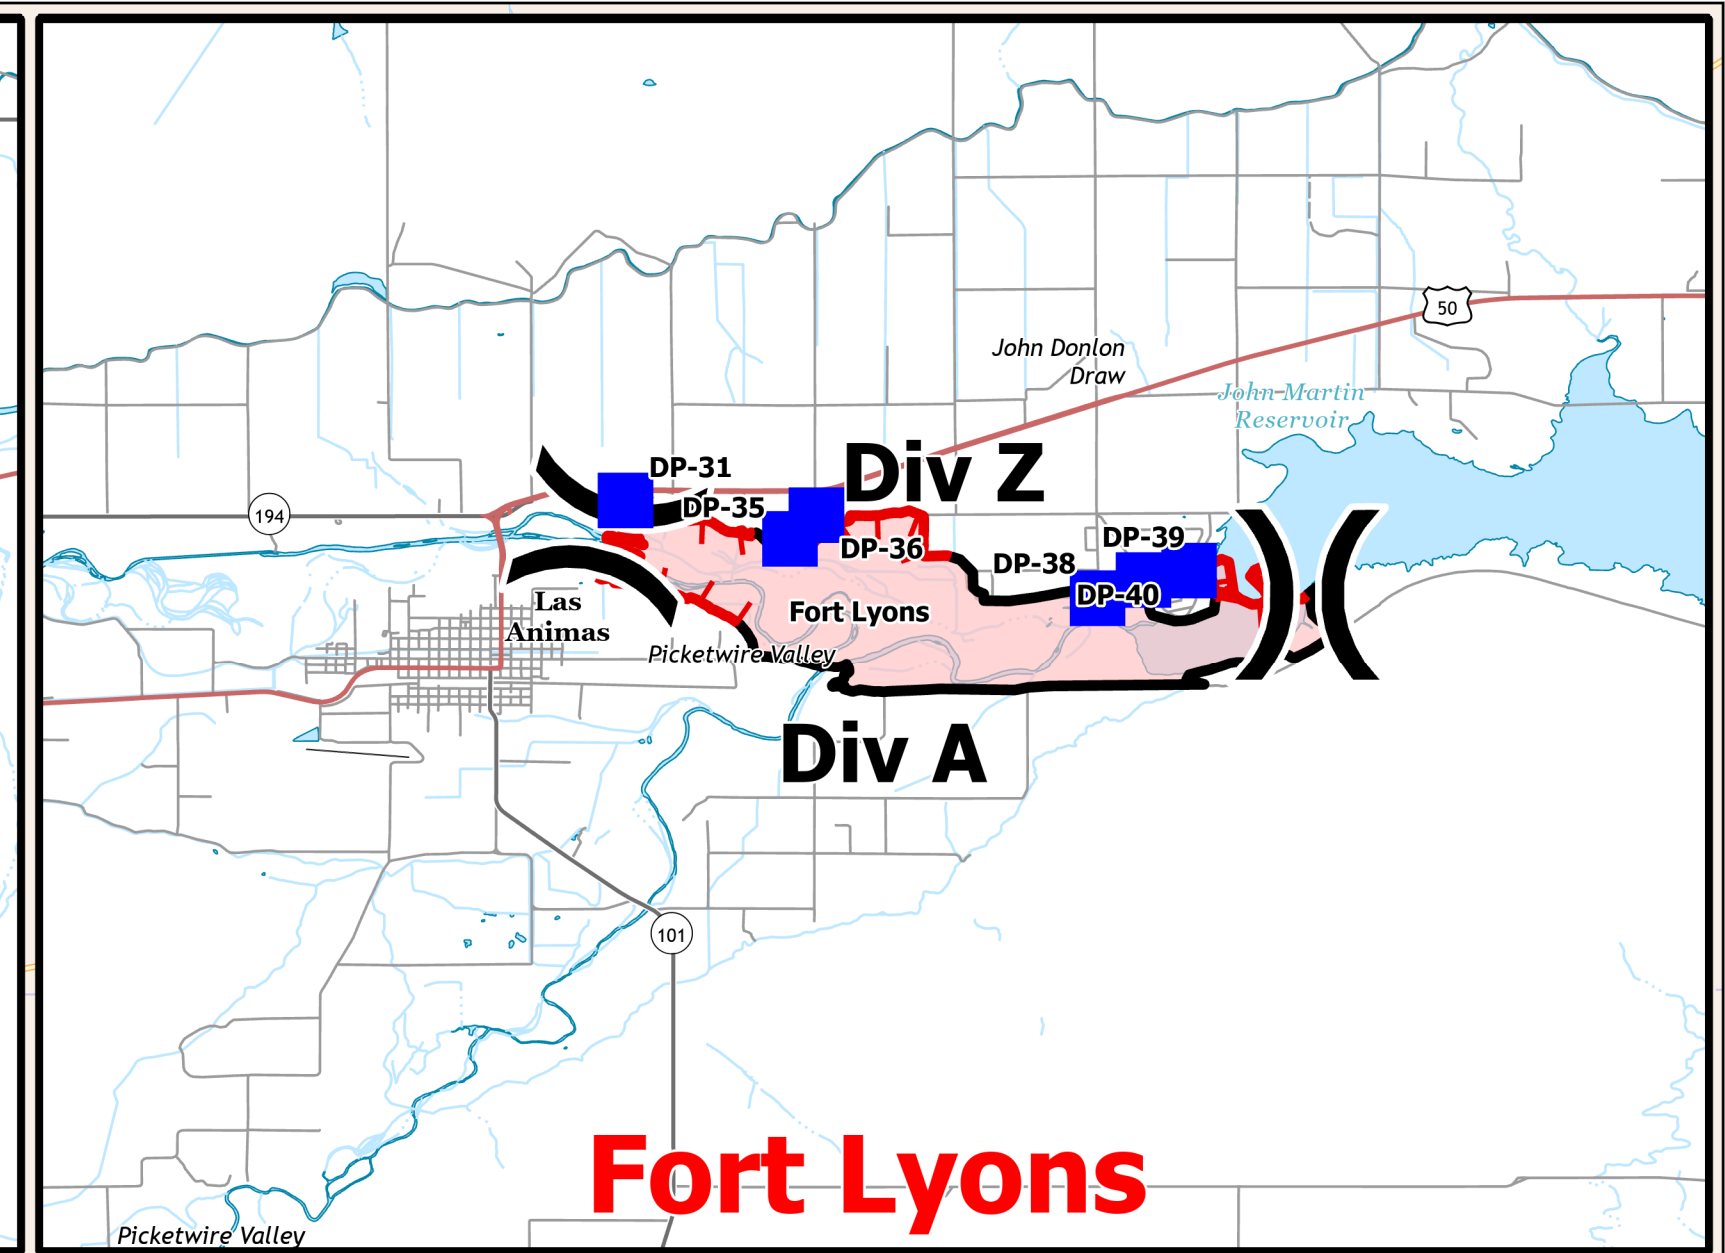

Transportation

Fort Lyons

CO-BNX-000411
2,915 acres at 04/14/2022 @ 14:21

Bents Fort

CO-BNX-000411
1,677 acres at 04/14/2022 @ 16:25

4/15/2022

- (X) Division Break
- Drop Point
- ▬ Fire Edge (Field Collection)
- ▬ Contained
- ▬ Uncontained
- ▭ Wildfire Daily Fire Perimeter

↖ Pueblo

RM Team 3 - CH
4/14/2022 2221
Acres from MMA Acres from MMA
WGS 1984 Datum: LatLong Grid