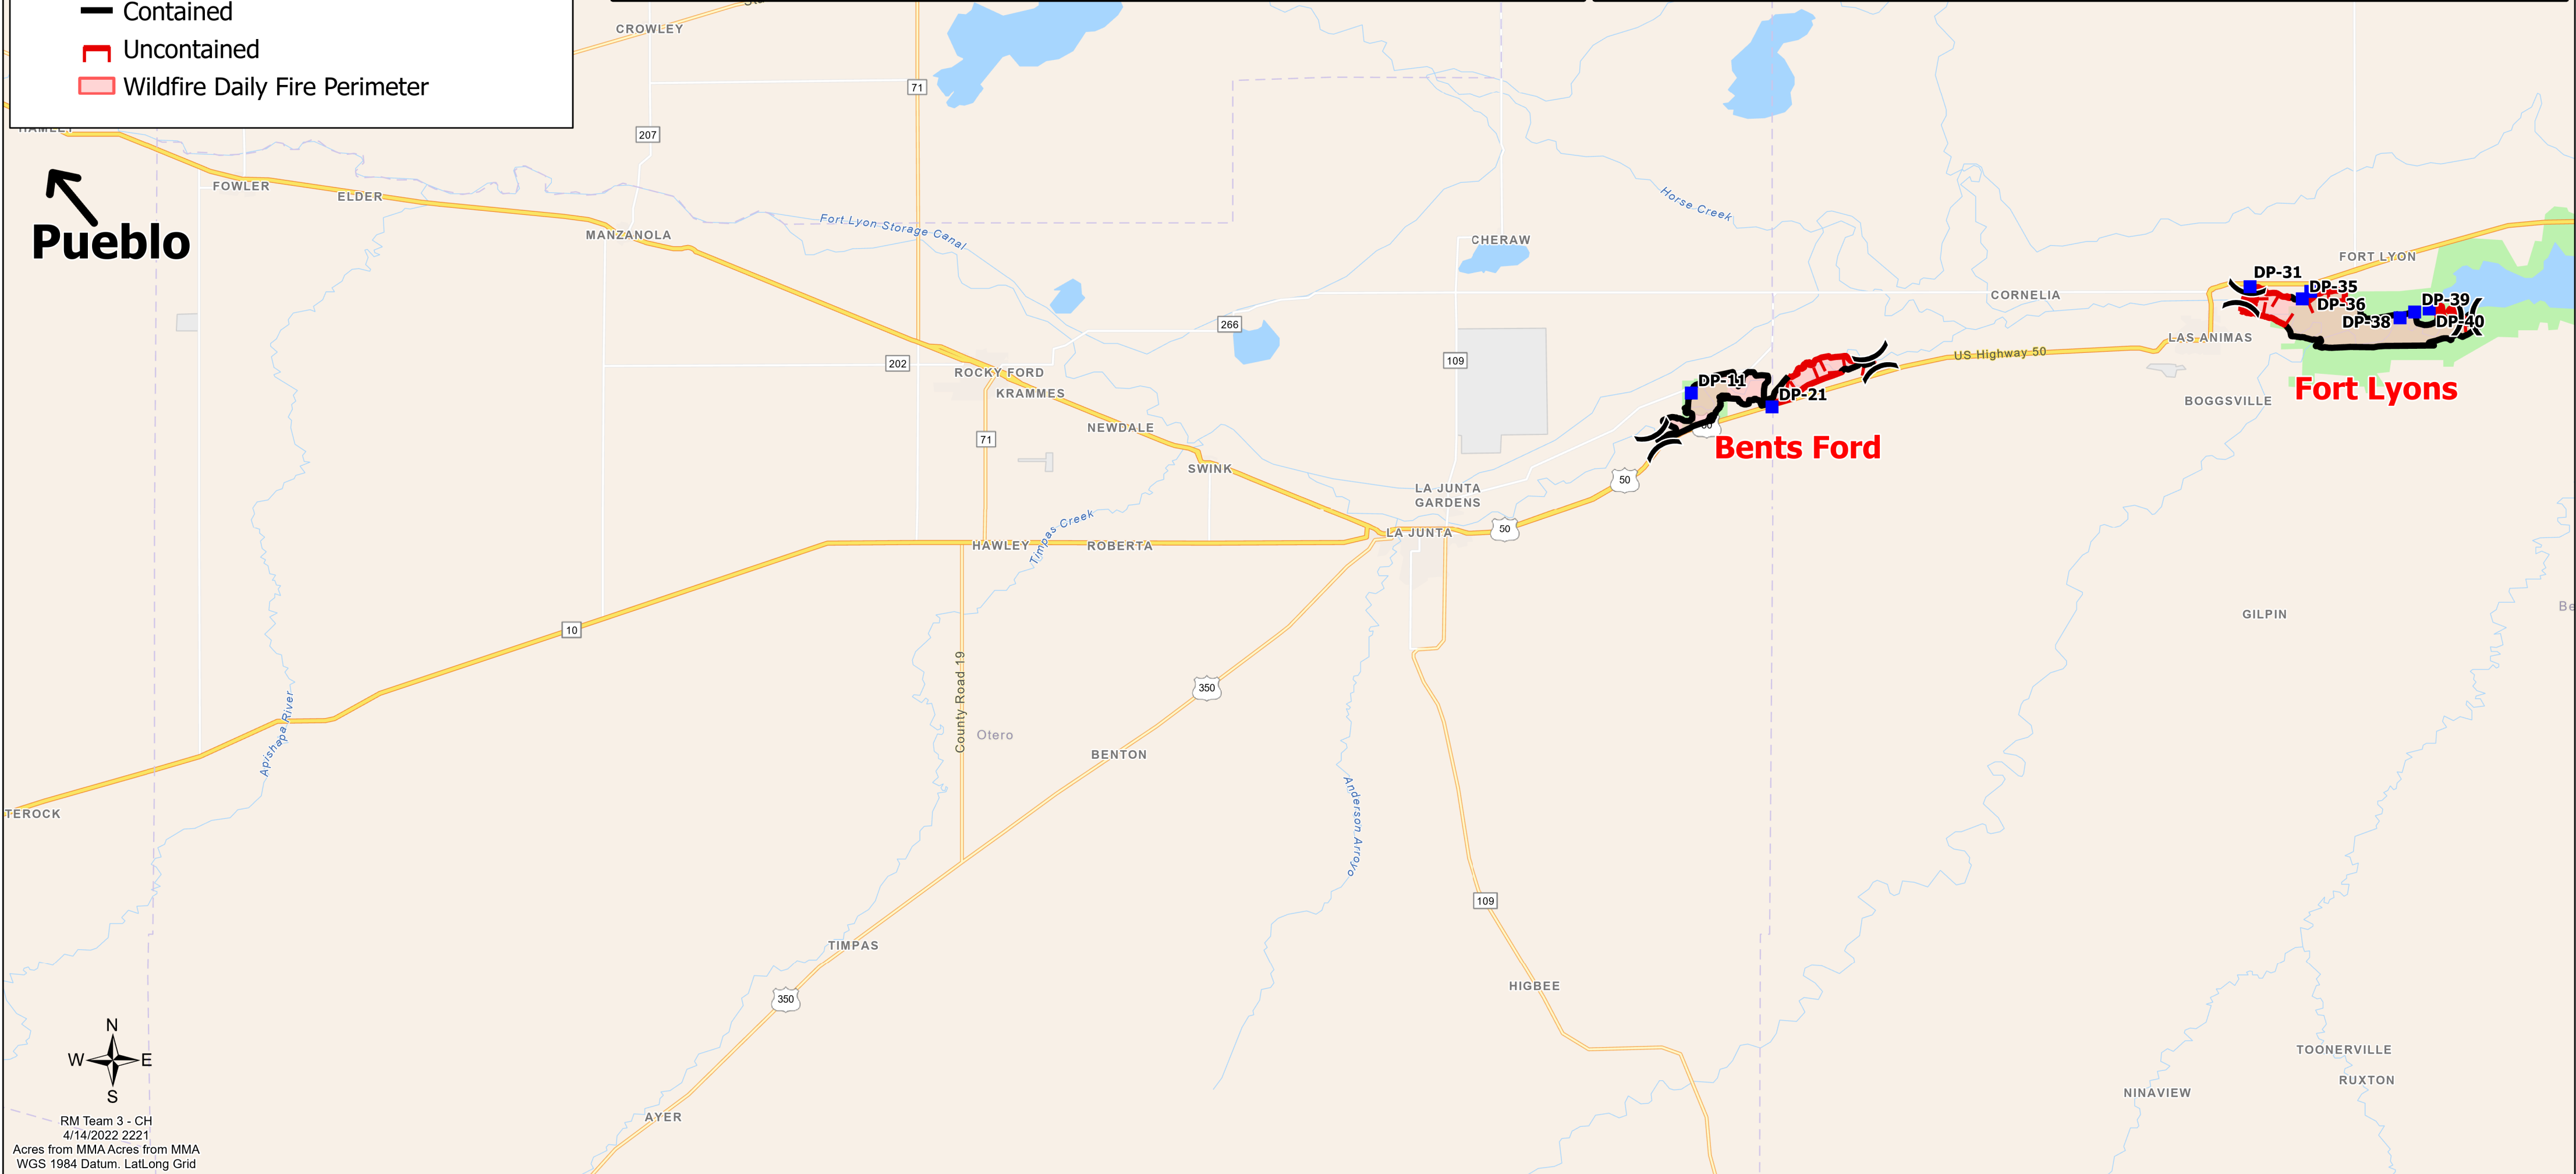

Transportation

Fort Lyons

CO-BNX-000411
2,915 acres at 04/14/2022 @ 14:21

Bents Fort

CO-BNX-000411
1,677 acres at 04/14/2022 @ 16:25

4/15/2022

- (X) Division Break
- Drop Point
- ▬ Fire Edge (Field Collection)
- ▬ Contained
- ▬ Uncontained
- ▭ Wildfire Daily Fire Perimeter

↖ Pueblo

RM Team 3 - CH
4/14/2022 2221
Acres from MMA Acres from MMA
WGS 1984 Datum: LatLong Grid