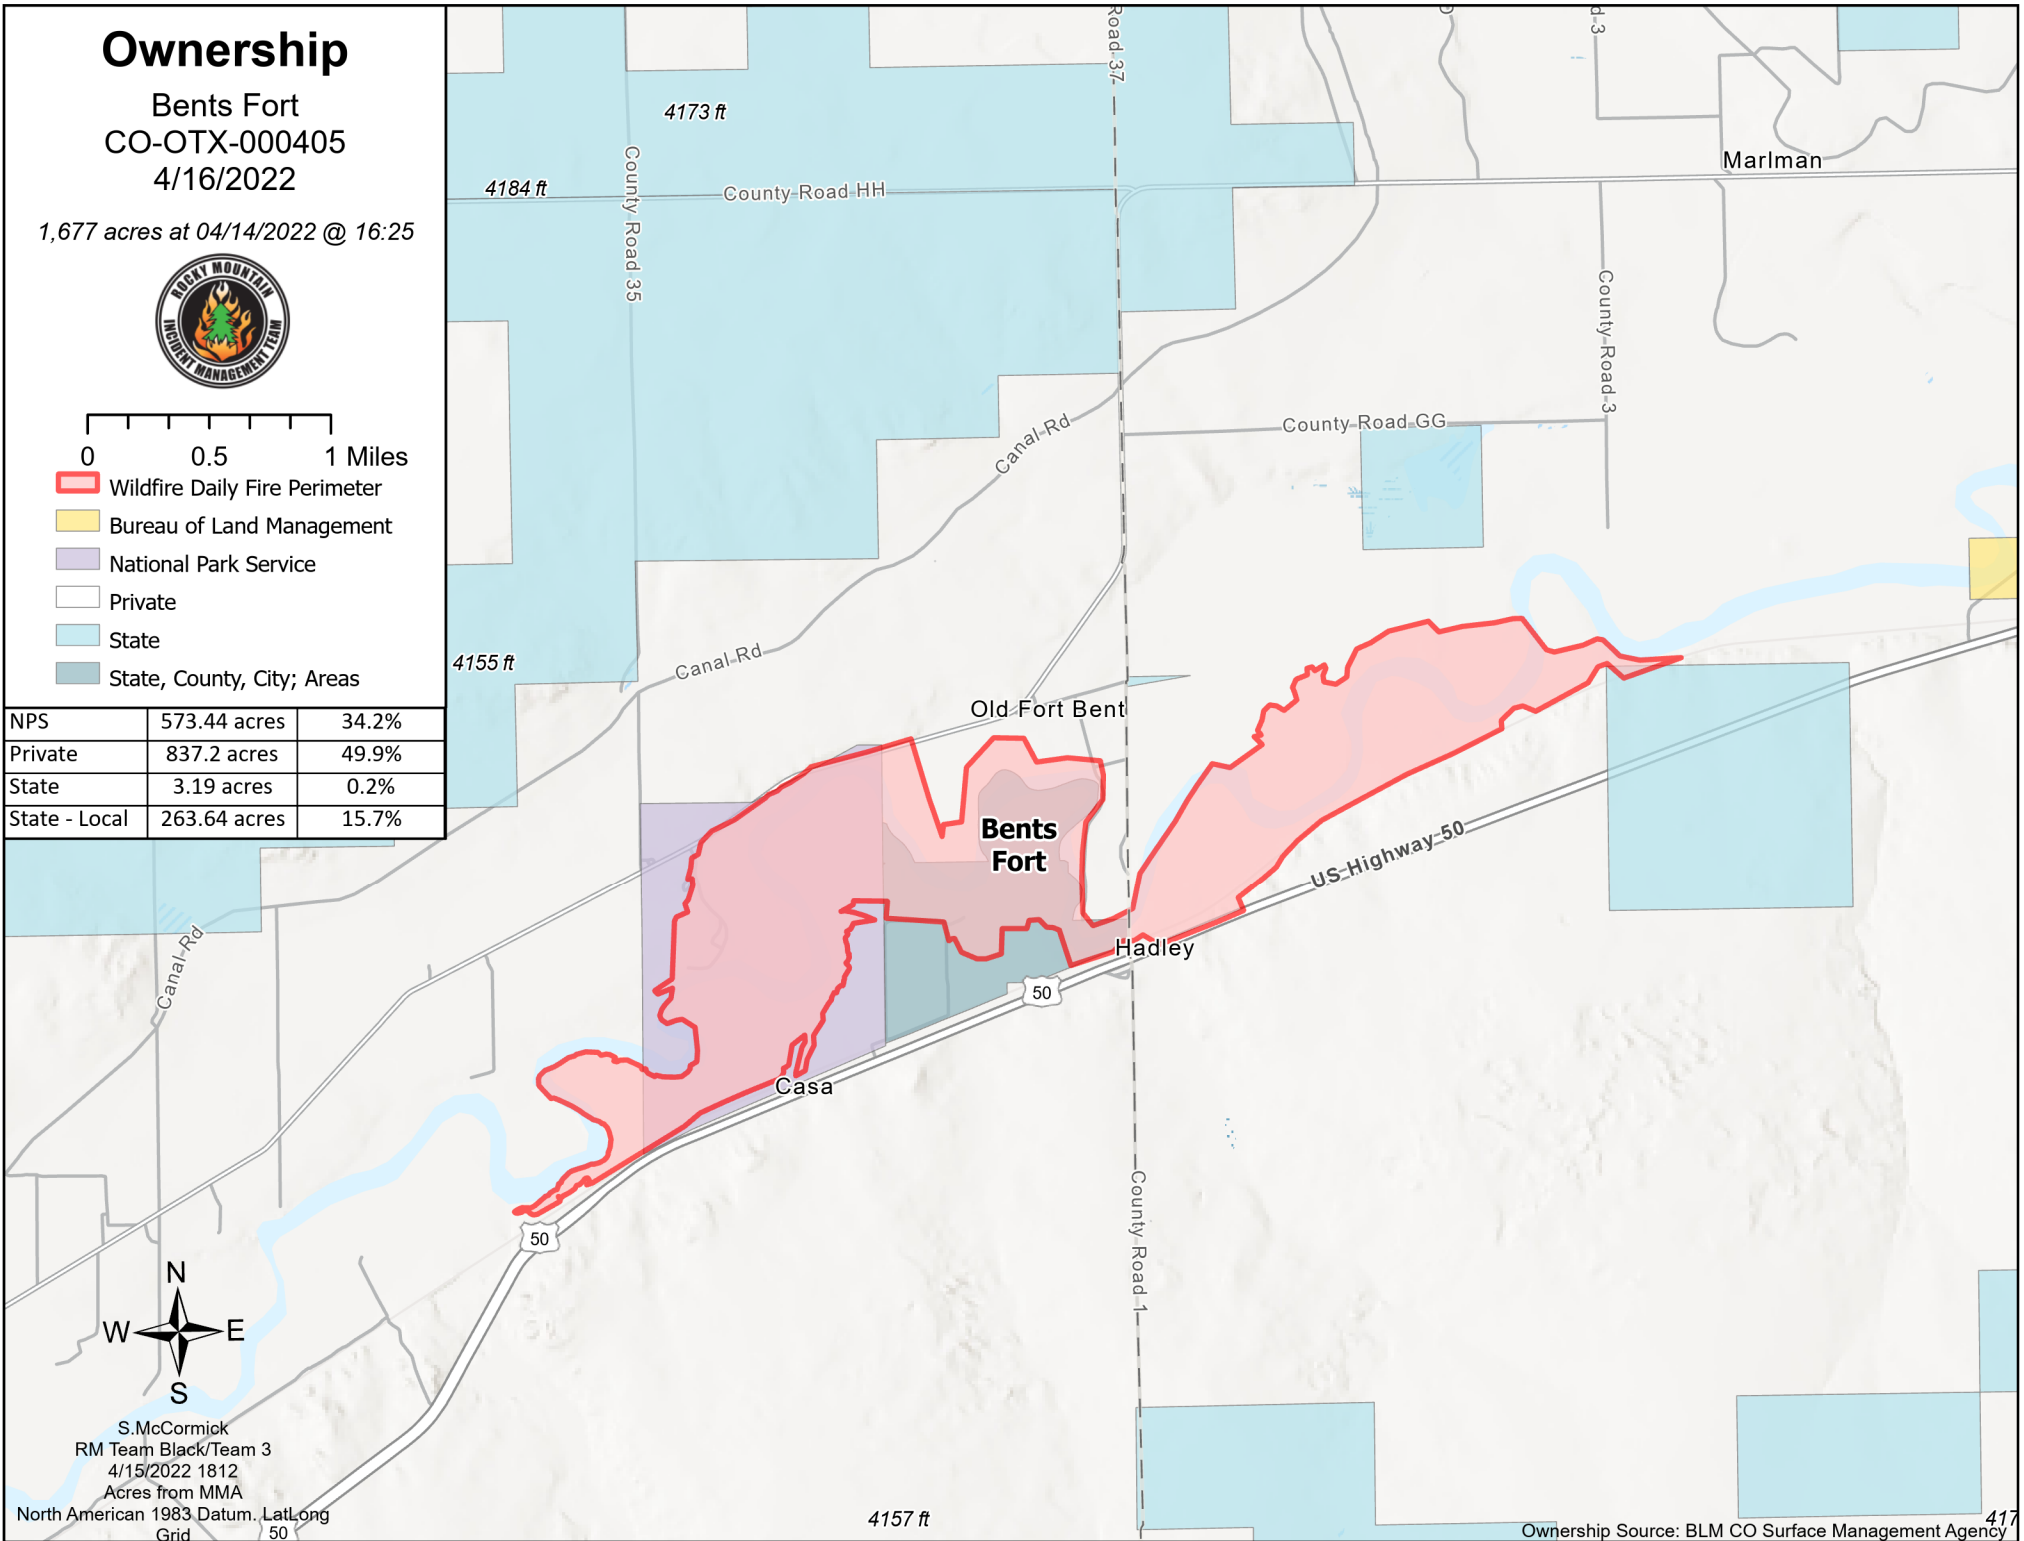

Ownership

Bents Fort
CO-OTX-000405
4/16/2022

1,677 acres at 04/14/2022 @ 16:25

- Wildfire Daily Fire Perimeter
- Bureau of Land Management
- National Park Service
- Private
- State
- State, County, City; Areas

NPS	573.44 acres	34.2%
Private	837.2 acres	49.9%
State	3.19 acres	0.2%
State - Local	263.64 acres	15.7%

S.McCormick
RM Team Black/Team 3
4/15/2022 1812
Acres from MMA
North American 1983 Datum, Lat/Long
Grid 50