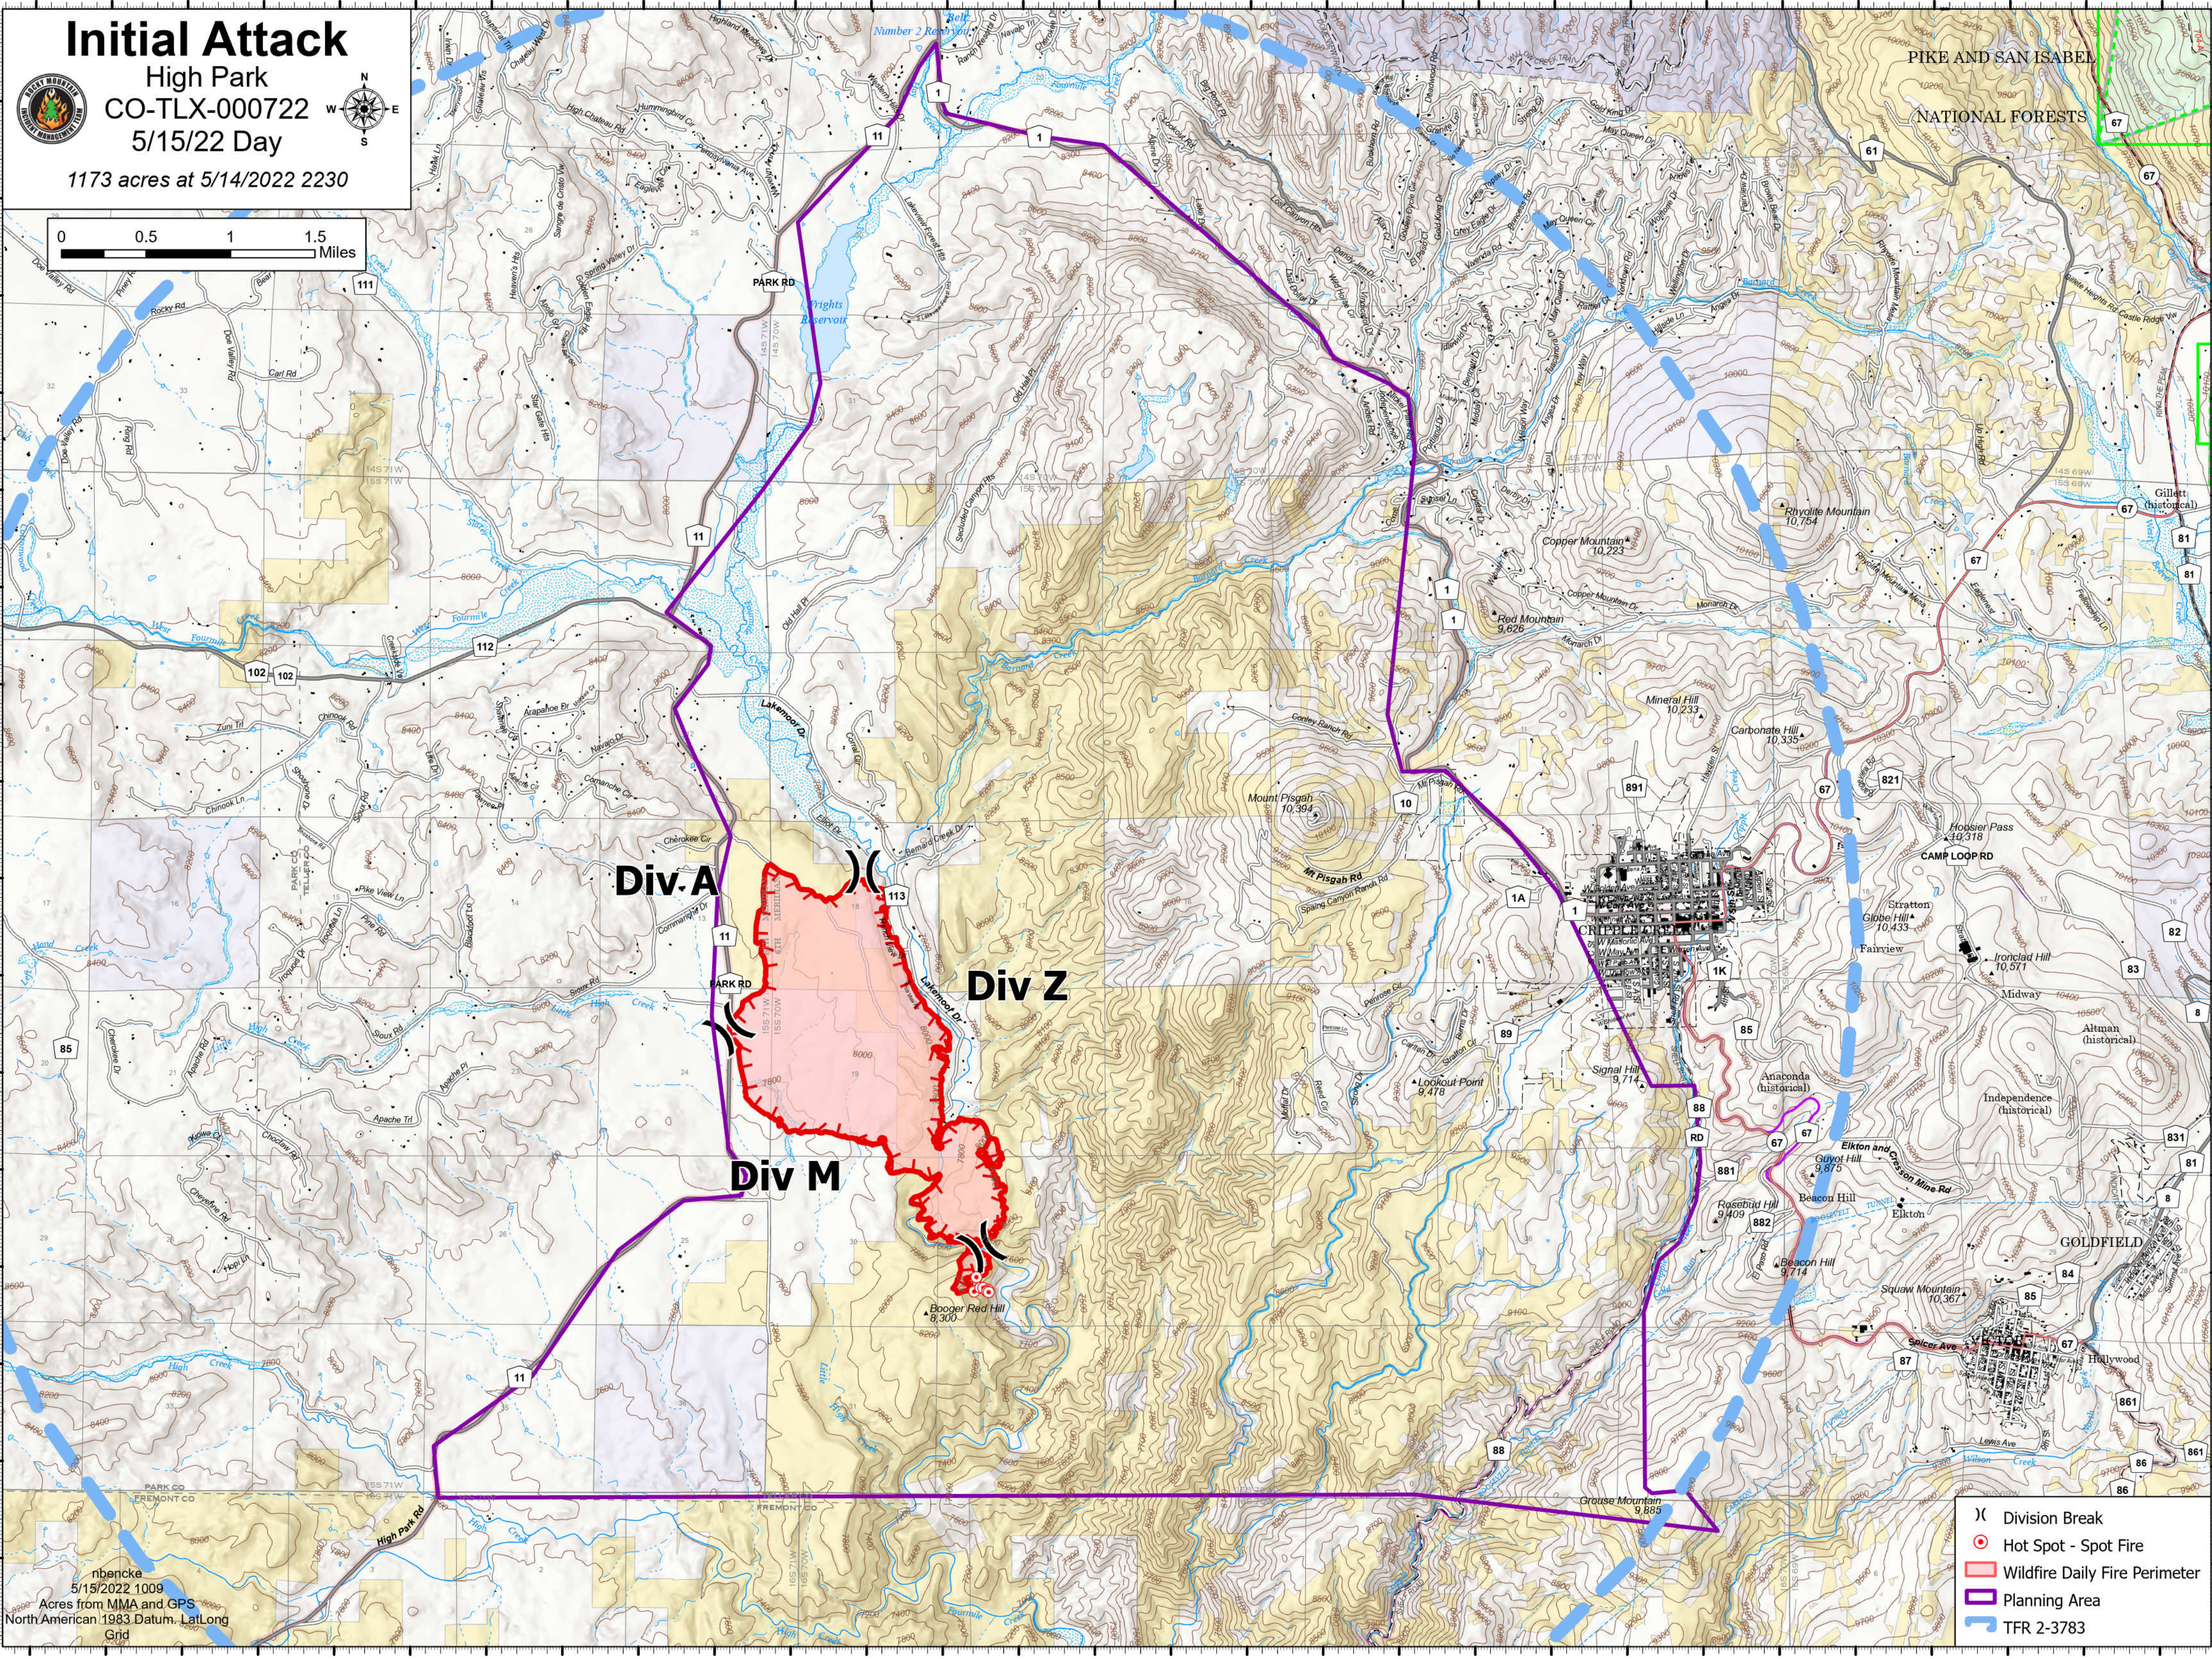

Initial Attack

High Park
CO-TLX-000722
5/15/22 Day

1173 acres at 5/14/2022 2230

Div A

Div Z

Div M

- X Division Break
- Hot Spot - Spot Fire
- Wildfire Daily Fire Perimeter
- Planning Area
- TFR 2-3783

nbence
5/15/2022 1009
Acres from MMA and GPS
North American 1983 Datum, Lat/Long
Grid