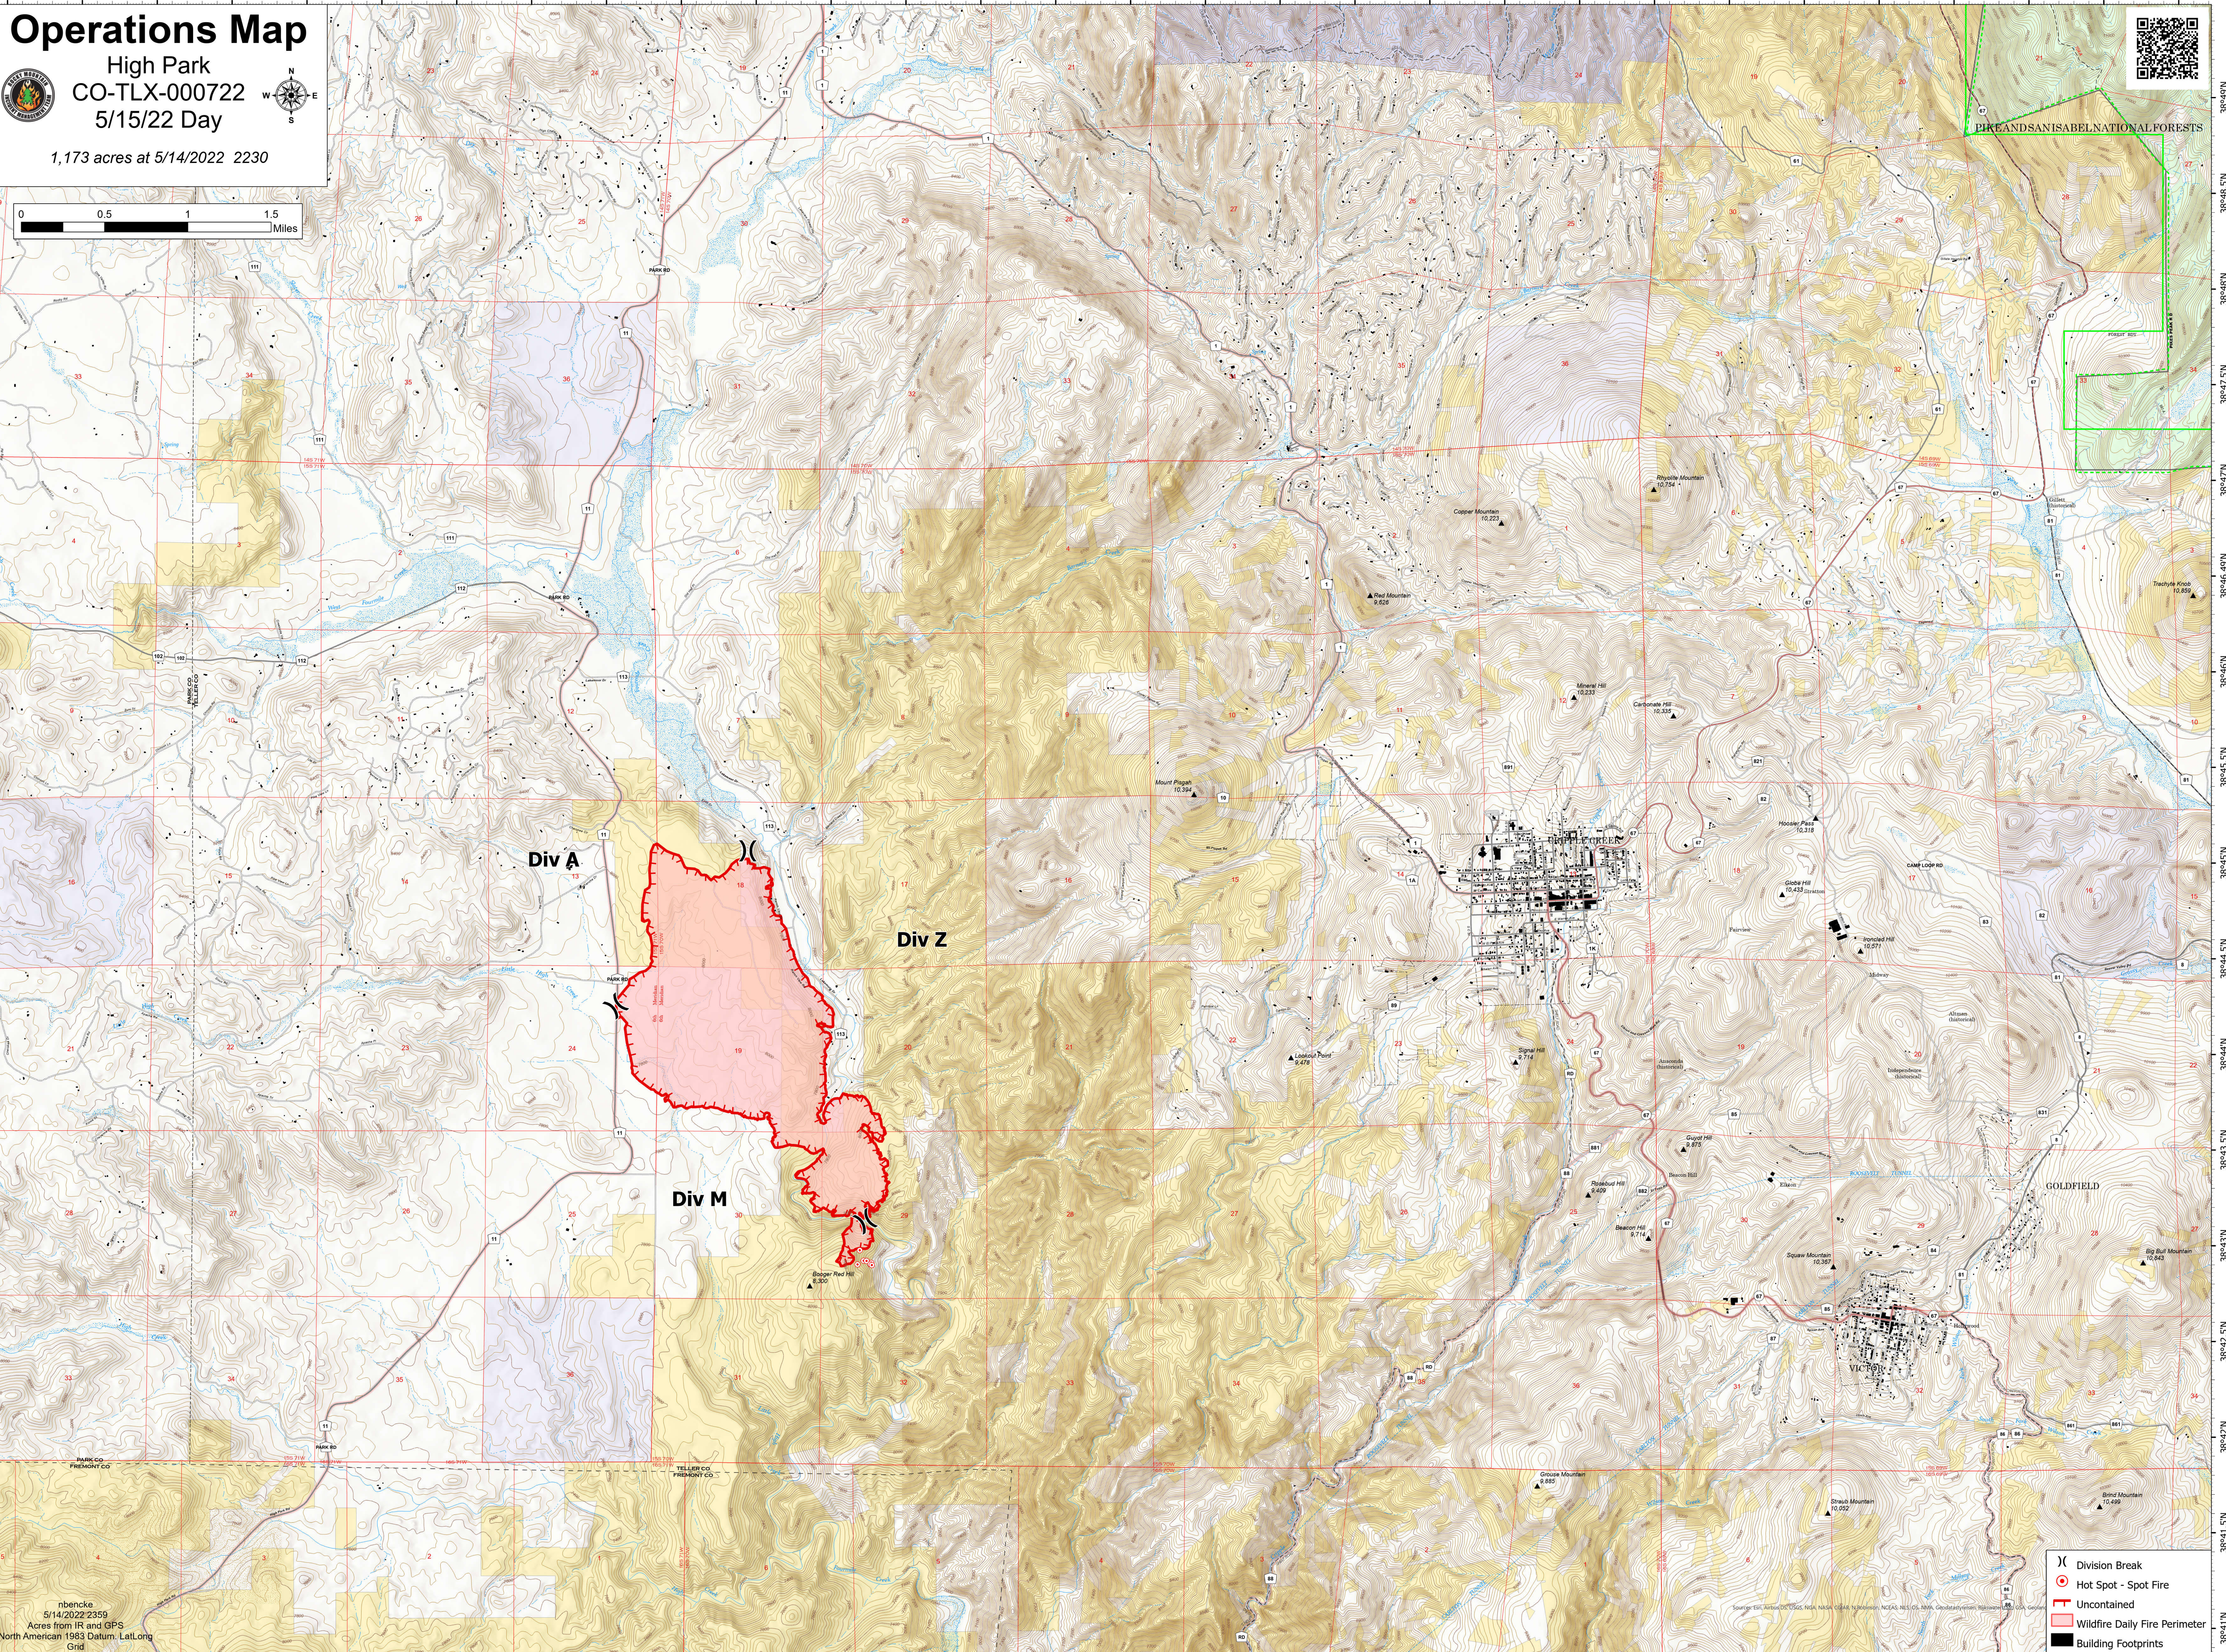

Operations Map

High Park
CO-TLX-000722
5/15/22 Day

1,173 acres at 5/14/2022 2230

PIREANDSANTISABELNATIONALFORESTS

Div A

Div Z

Div M

LA PLATON

GOLDFIELD

VICIPHO

nbencke
5/14/2022 2235
Acres from IR and GPS
North American 1983 Datum, Lat,Long
Grid

- ⎓ Division Break
- Hot Spot - Spot Fire
- ▭ Uncontained
- ▭ Wildfire Daily Fire Perimeter
- ▭ Building Footprints