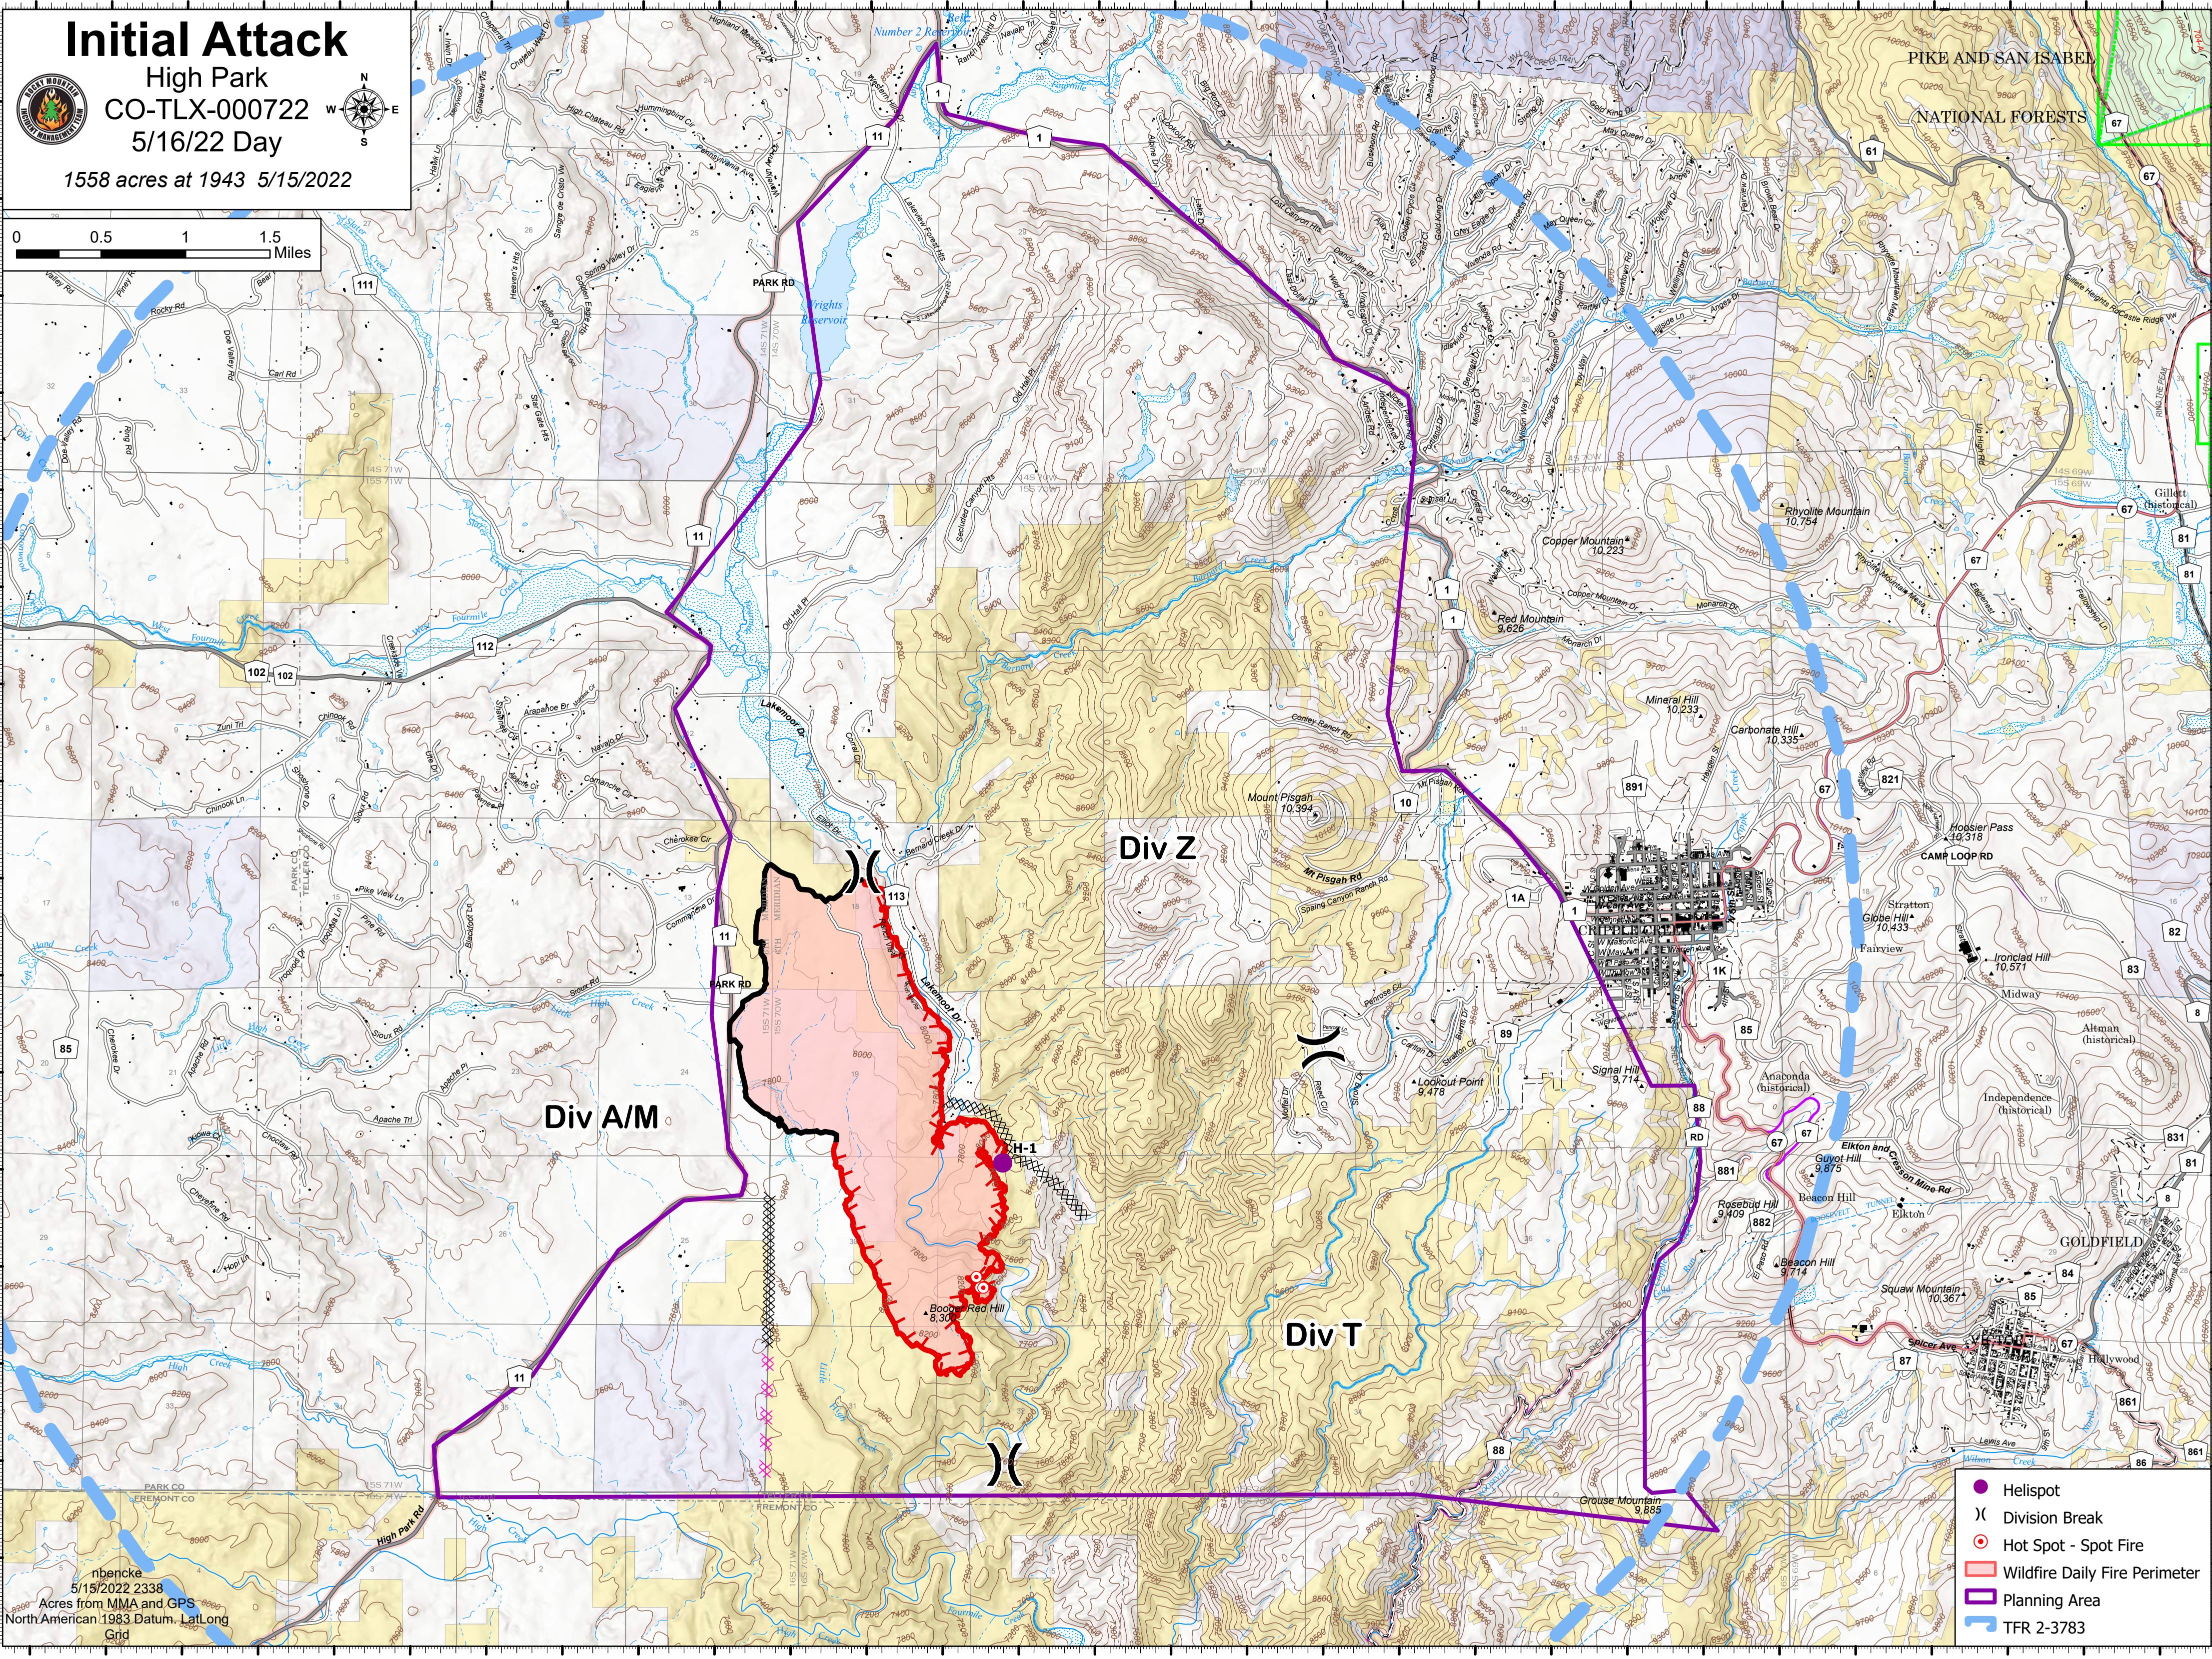

# Initial Attack

High Park  
CO-TLX-000722  
5/16/22 Day

1558 acres at 1943 5/15/2022

Div A/M

Div Z

Div T

PIKE AND SAN ISABEL  
NATIONAL FORESTS

- Helispot
- ⌘ Division Break
- Hot Spot - Spot Fire
- ▭ Wildfire Daily Fire Perimeter
- ▭ Planning Area
- ▭ TFR 2-3783

nbpencke  
5/15/2022 2338  
Acres from MMA and GPS  
North American 1983 Datum, Lat/Long  
Grid