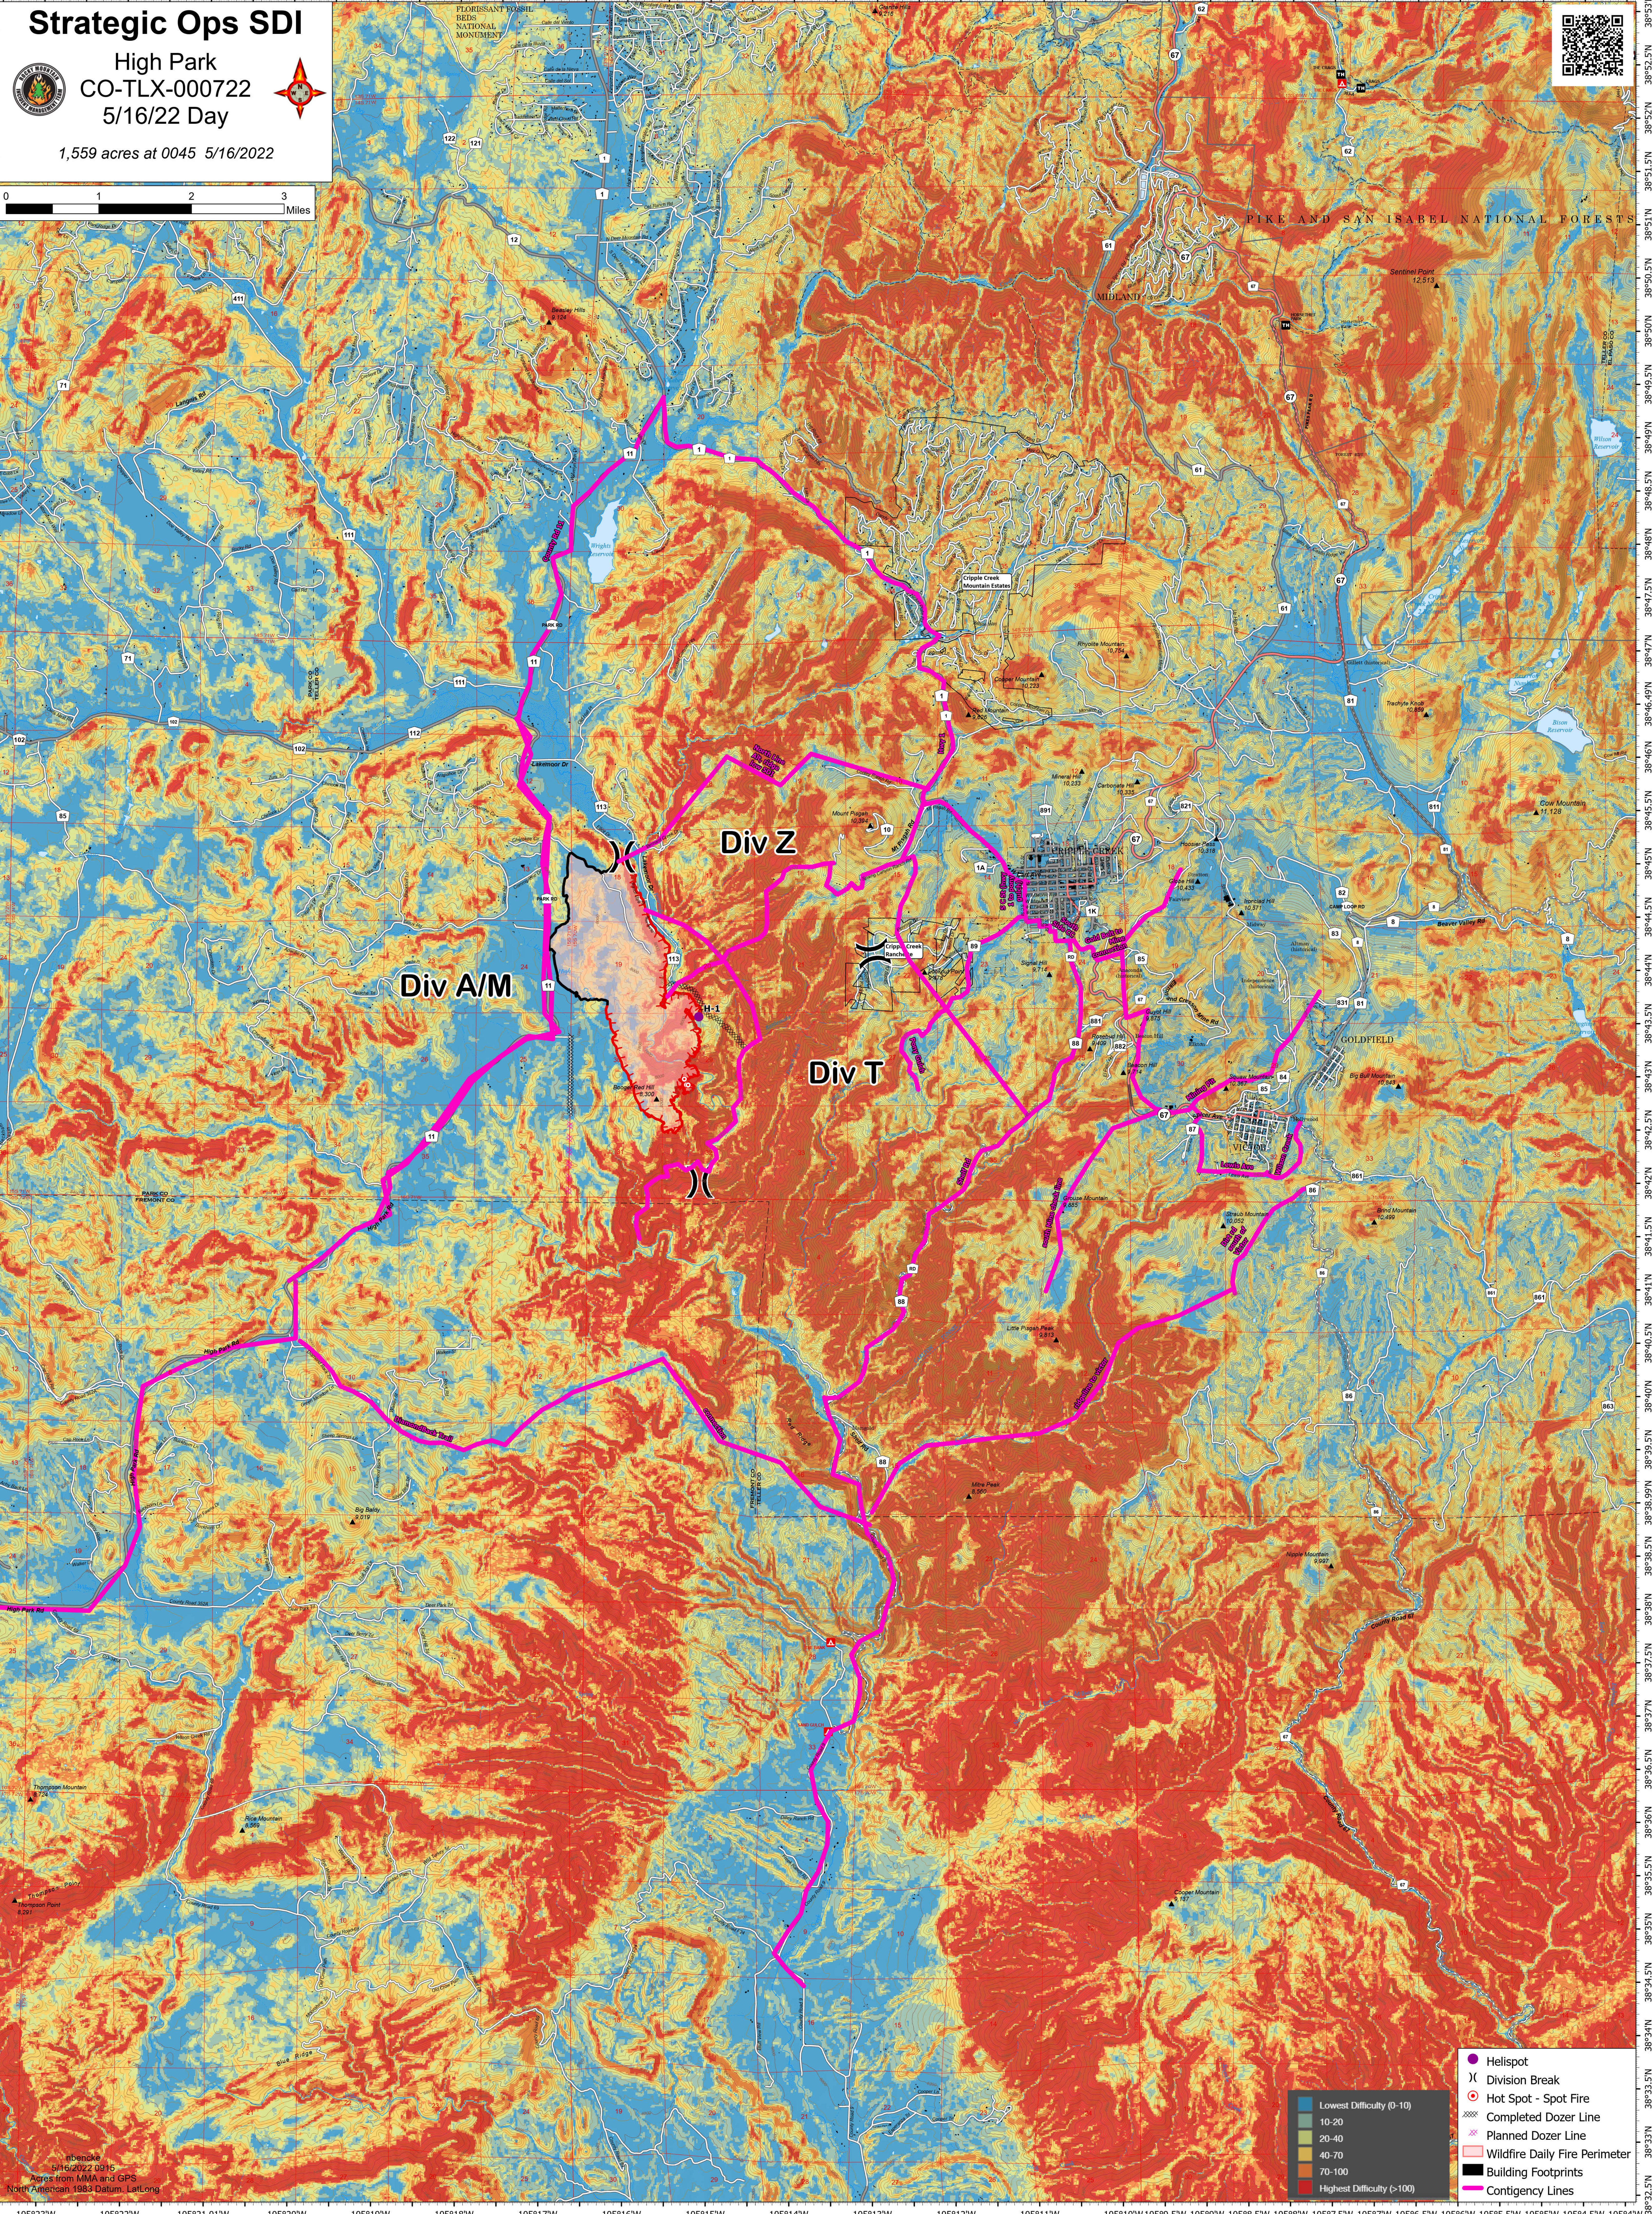

Strategic Ops SDI

High Park
CO-TLX-000722
5/16/22 Day

1,559 acres at 0045 5/16/2022

nbencke
5/16/2022 0016
Acres from MMA and GPS
North American 1983 Datum, Lat/Long

- Helispot
 - X Division Break
 - Hot Spot - Spot Fire
 - Completed Dozer Line
 - Planned Dozer Line
 - Wildfire Daily Fire Perimeter
 - Building Footprints
 - Contingency Lines
- | | |
|-------------|---------------------------|
| Blue | Lowest Difficulty (0-10) |
| Light Green | 10-20 |
| Green | 20-40 |
| Yellow | 40-70 |
| Orange | 70-100 |
| Red | Highest Difficulty (>100) |