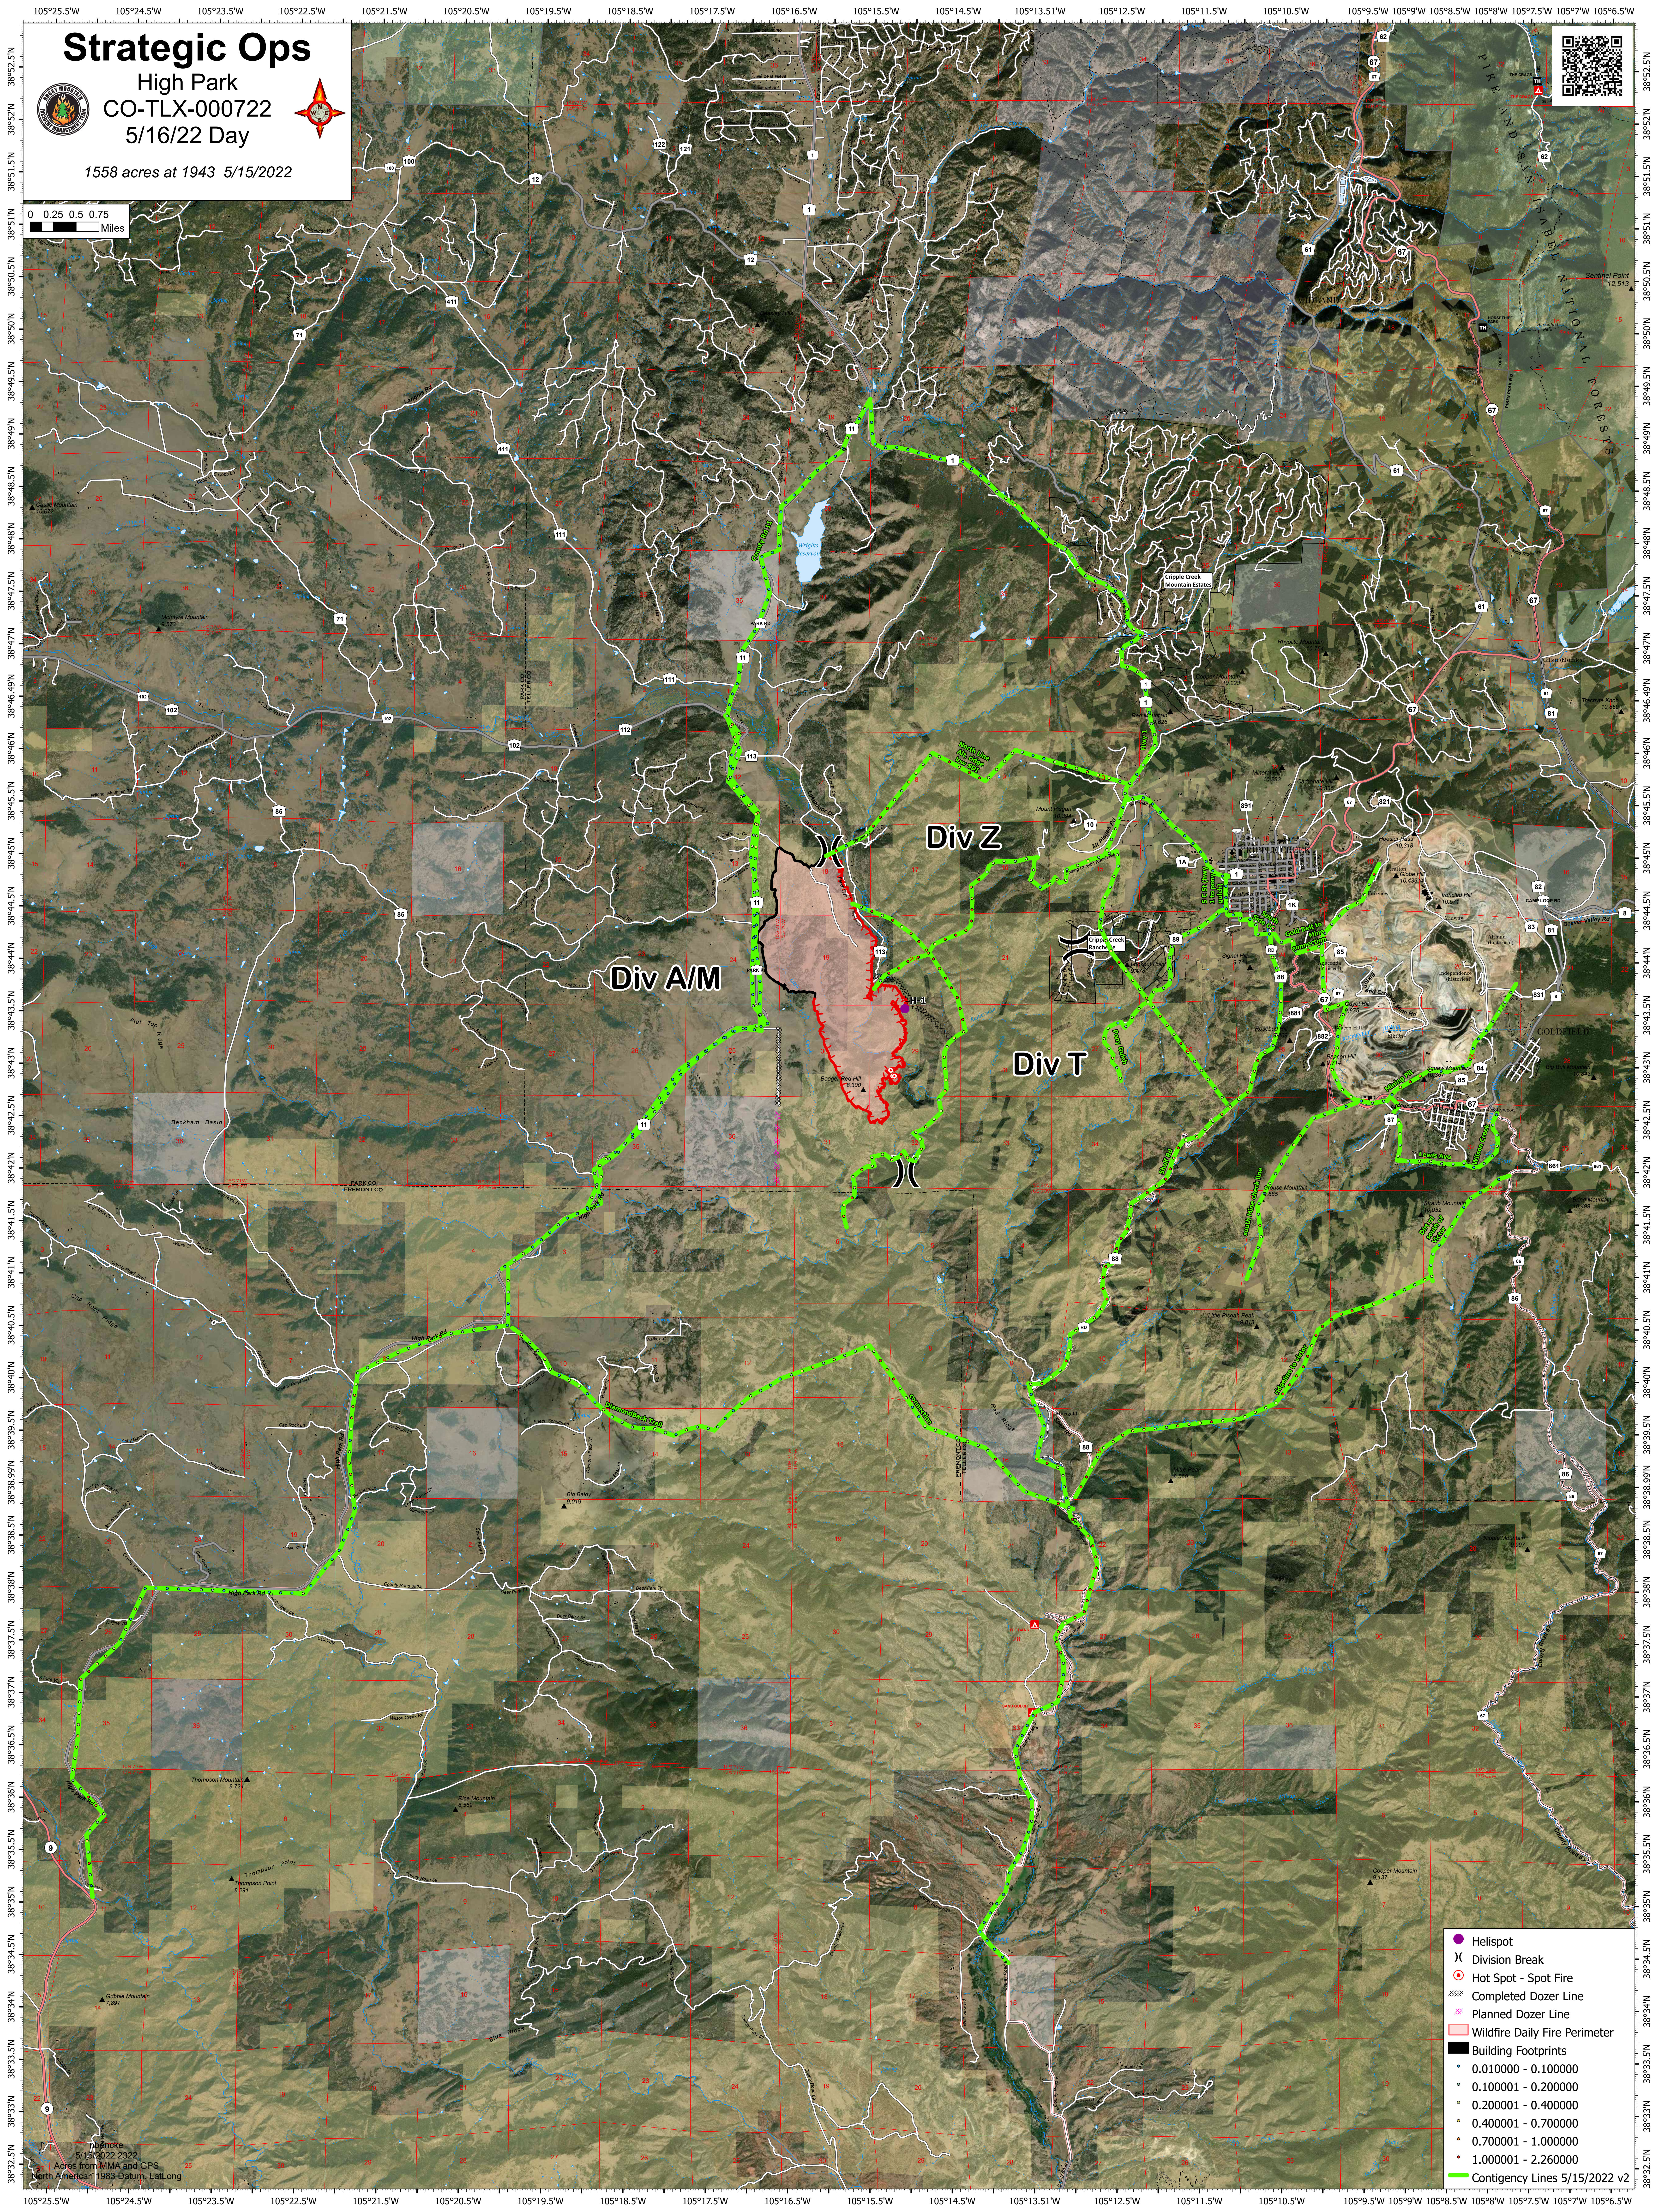

Strategic Ops

High Park
CO-TLX-000722
5/16/22 Day

1558 acres at 1943 5/15/2022

0 0.25 0.5 0.75
Miles

- Helispot
- ⌘ Division Break
- Hot Spot - Spot Fire
- ⊗ Completed Dozer Line
- ⊗ Planned Dozer Line
- ⊗ Wildfire Daily Fire Perimeter
- Building Footprints
- 0.010000 - 0.100000
- 0.100001 - 0.200000
- 0.200001 - 0.400000
- 0.400001 - 0.700000
- 0.700001 - 1.000000
- 1.000001 - 2.260000
- Contingency Lines 5/15/2022 v2

5/15/2022 2322
Aeres from MMA and GPS
North American 1983 Datum, LatLong