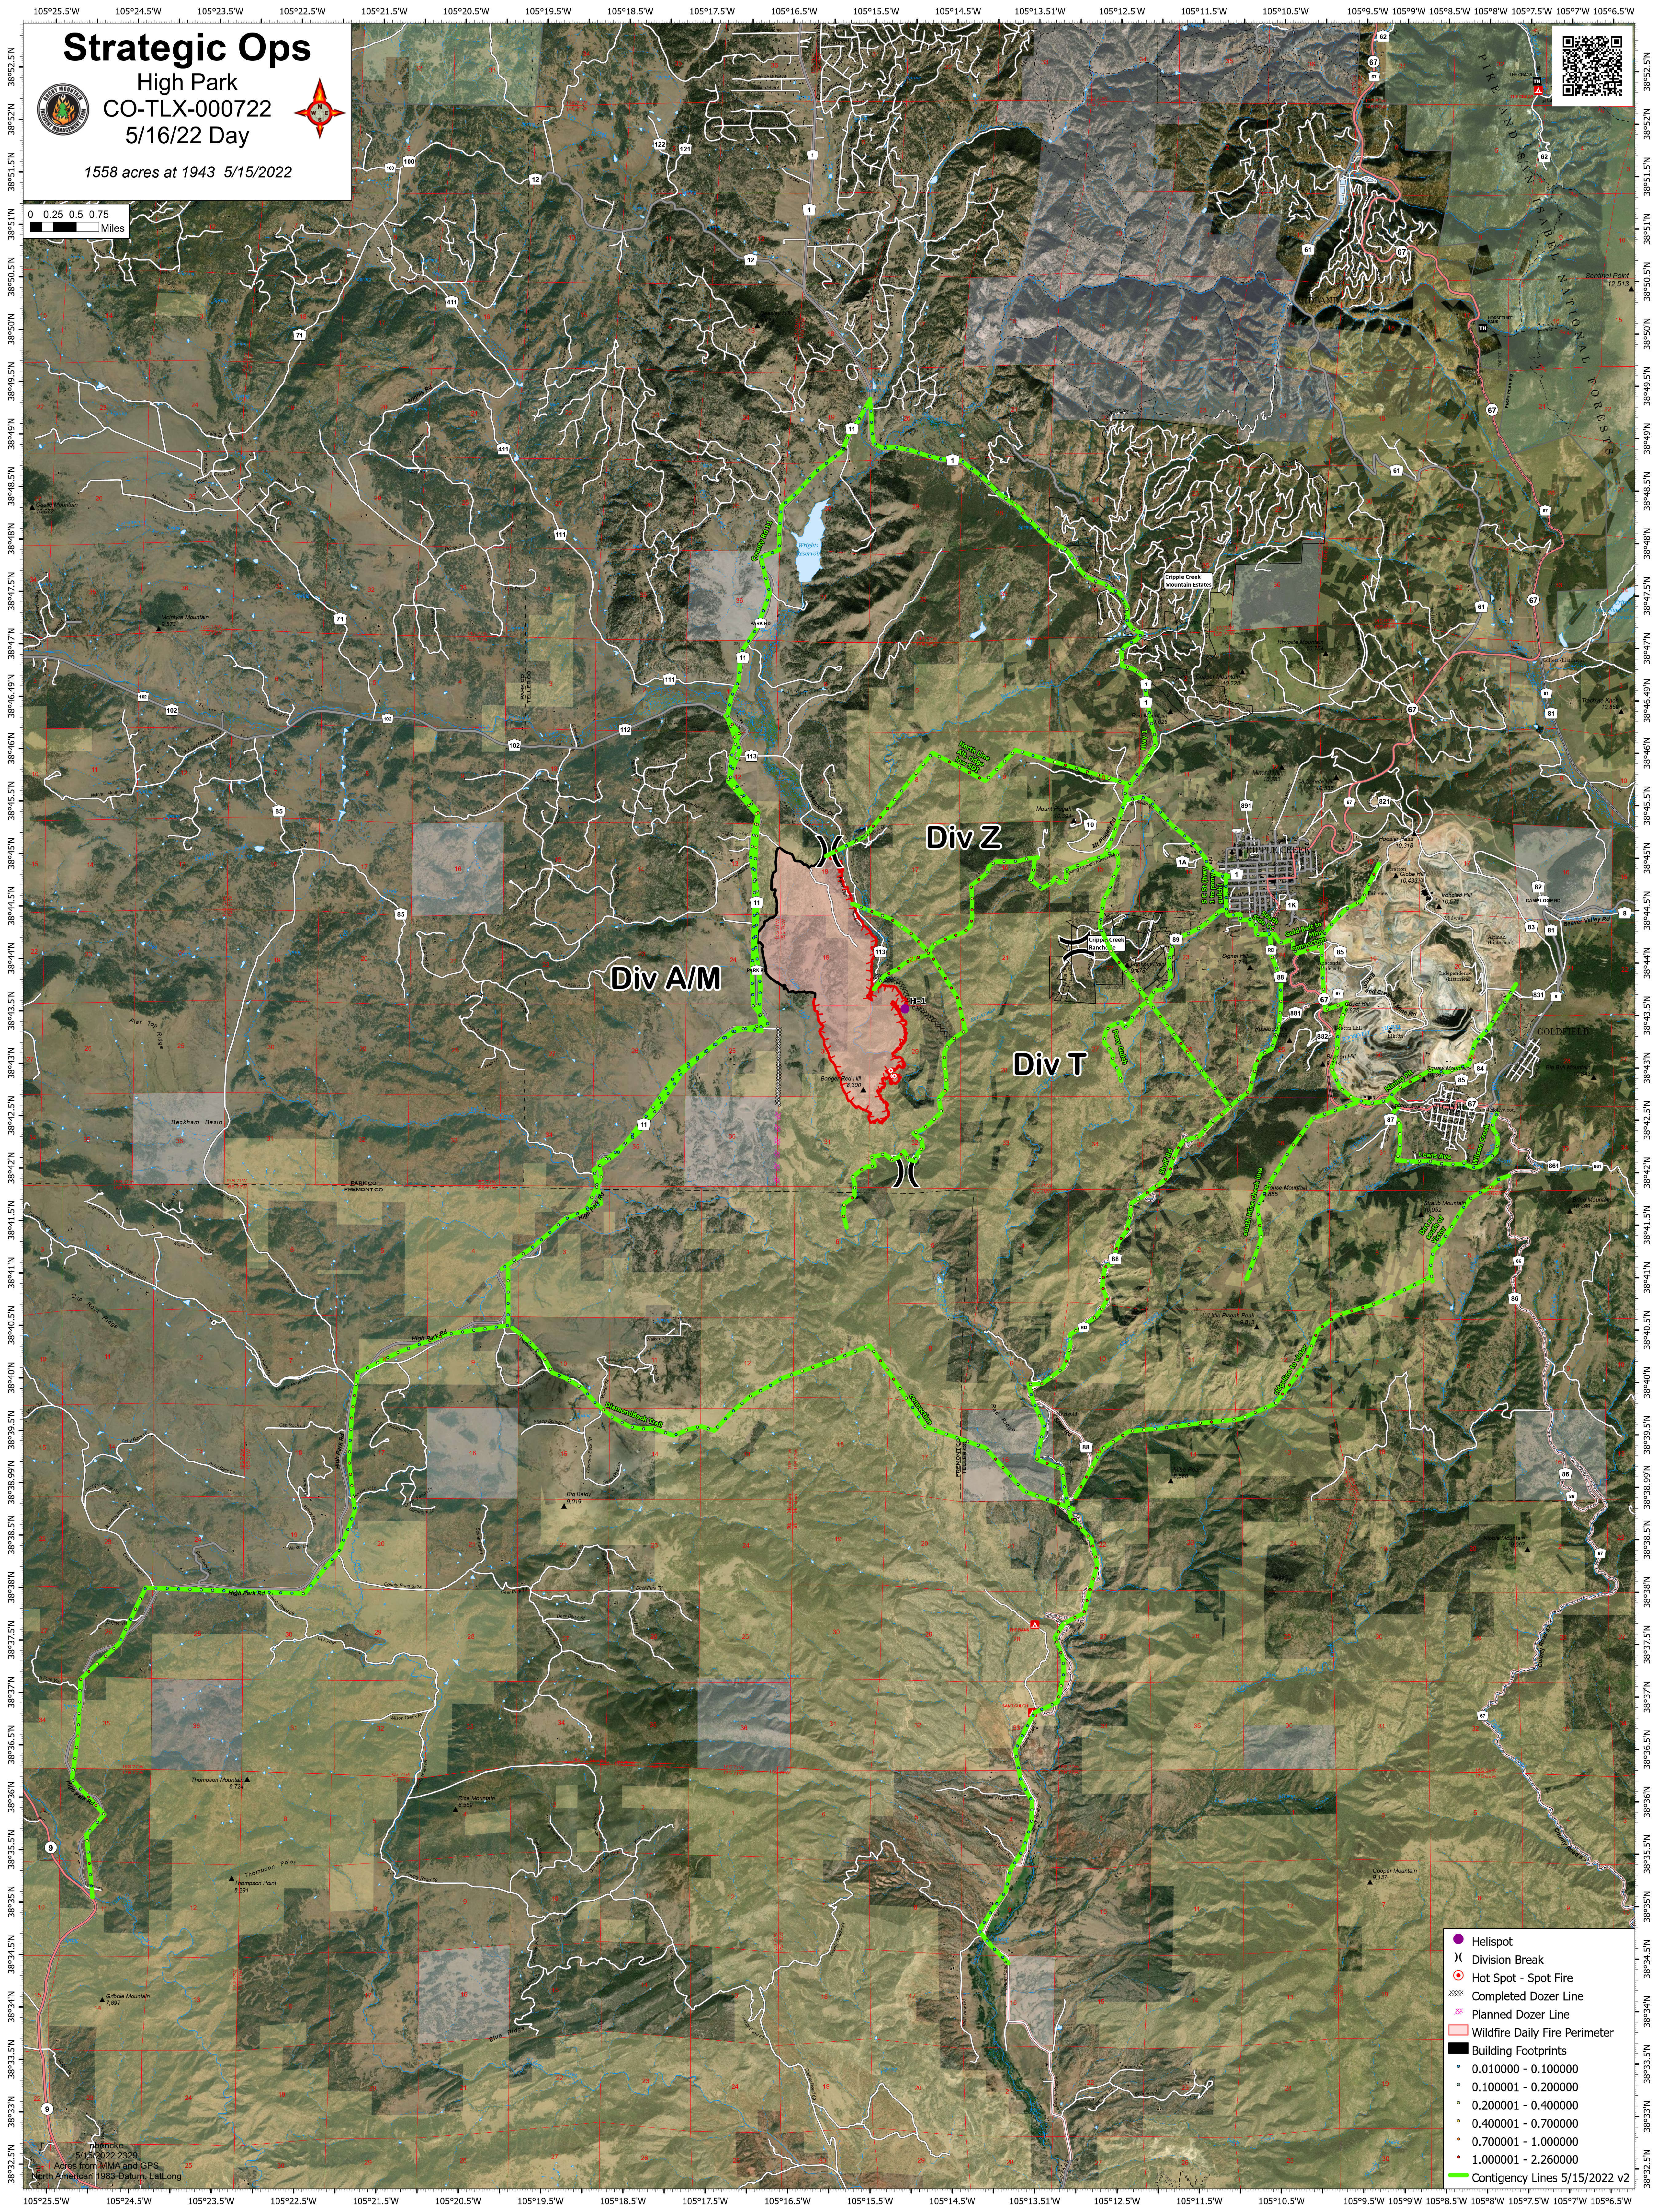

# Strategic Ops

High Park  
CO-TLX-000722  
5/16/22 Day

1558 acres at 1943 5/15/2022

0 0.25 0.5 0.75  
Miles

- Helispot
- ⌘ Division Break
- Hot Spot - Spot Fire
- ⊗ Completed Dozer Line
- ⊗ Planned Dozer Line
- ▭ Wildfire Daily Fire Perimeter
- ▭ Building Footprints
- 0.010000 - 0.100000
- 0.100001 - 0.200000
- 0.200001 - 0.400000
- 0.400001 - 0.700000
- 0.700001 - 1.000000
- 1.000001 - 2.260000
- Contingency Lines 5/15/2022 v2

Bencke  
5/15/2022 2329  
Acres from MMA and GPS  
North American 1983 Datum, LatLong