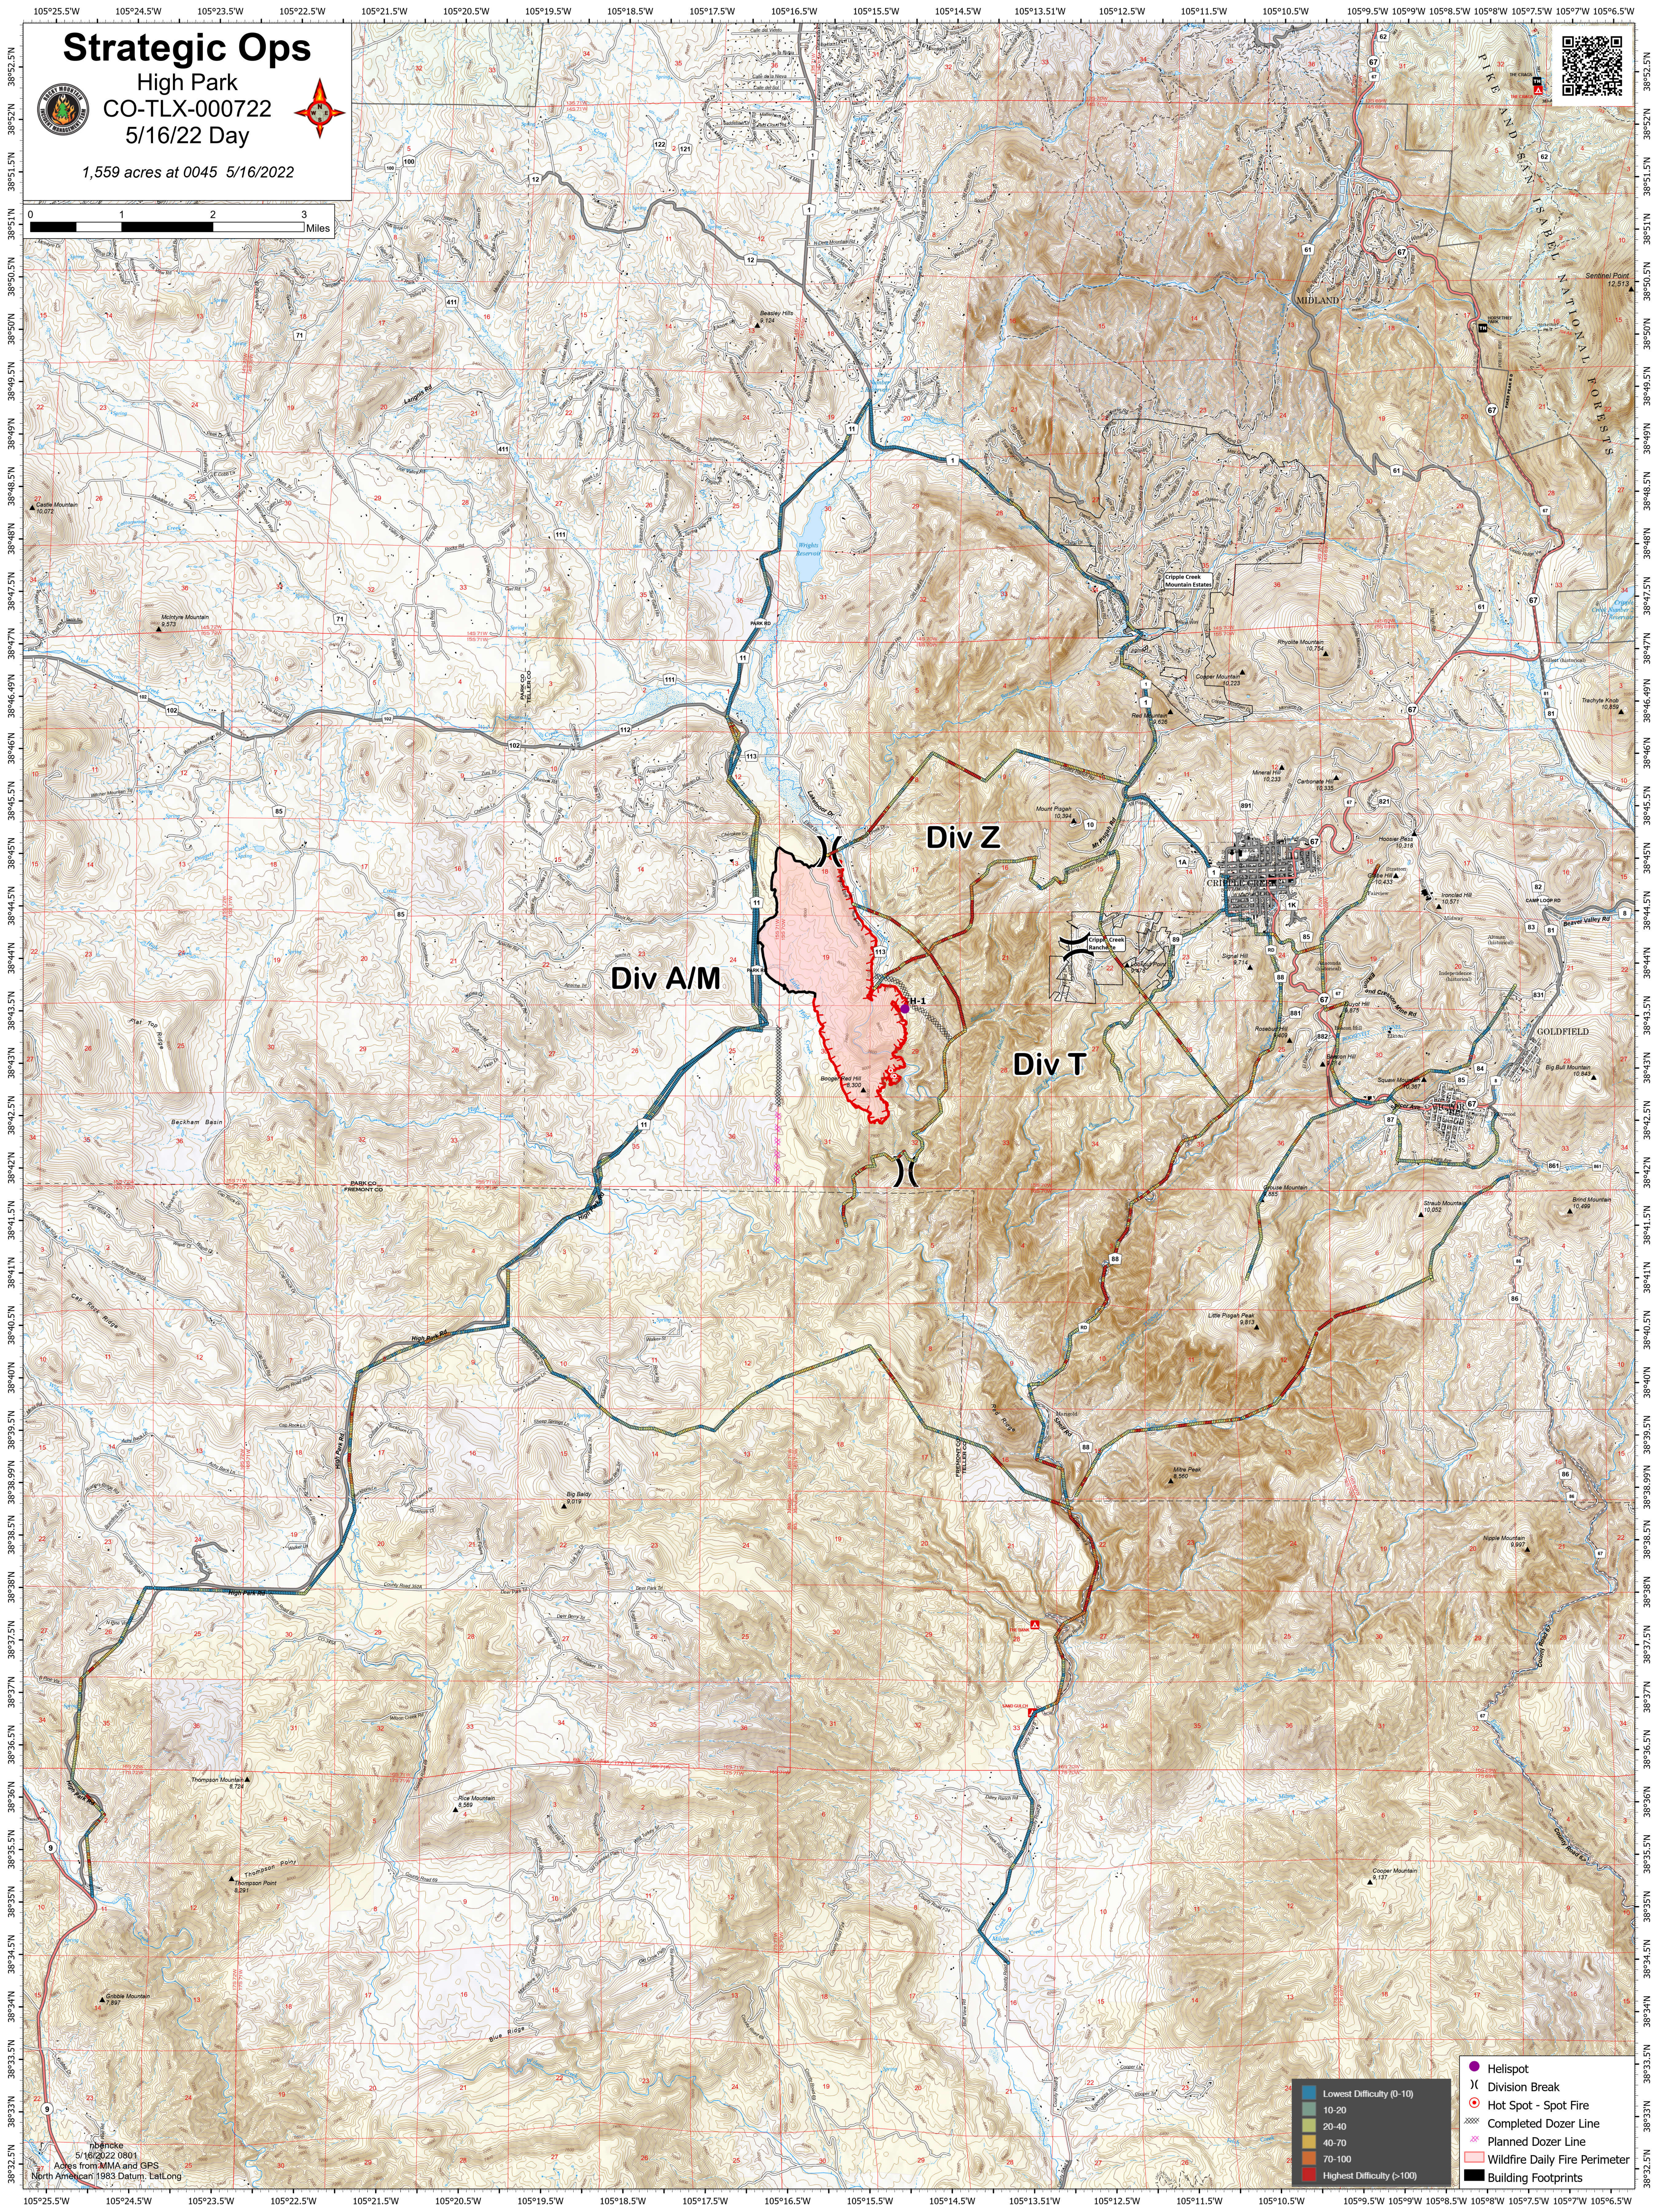

Strategic Ops

High Park
CO-TLX-000722
5/16/22 Day

1,559 acres at 0045 5/16/2022

Div A/M

Div Z

Div T

MIDLAND

GRIFFIN

GOLDFIELD

- Helispot
 - ⌘ Division Break
 - ⊙ Hot Spot - Spot Fire
 - ⊗ Completed Dozer Line
 - ⊗ Planned Dozer Line
 - ⊗ Wildfire Daily Fire Perimeter
 - Building Footprints
- Legend for difficulty levels:
- 0-10 (Lowest Difficulty)
 - 10-20
 - 20-40
 - 40-70
 - 70-100
 - >100 (Highest Difficulty)

Source: 5/16/2022 0801
Aces from MMA and GPS
North American 1983 Datum, Lat/Long