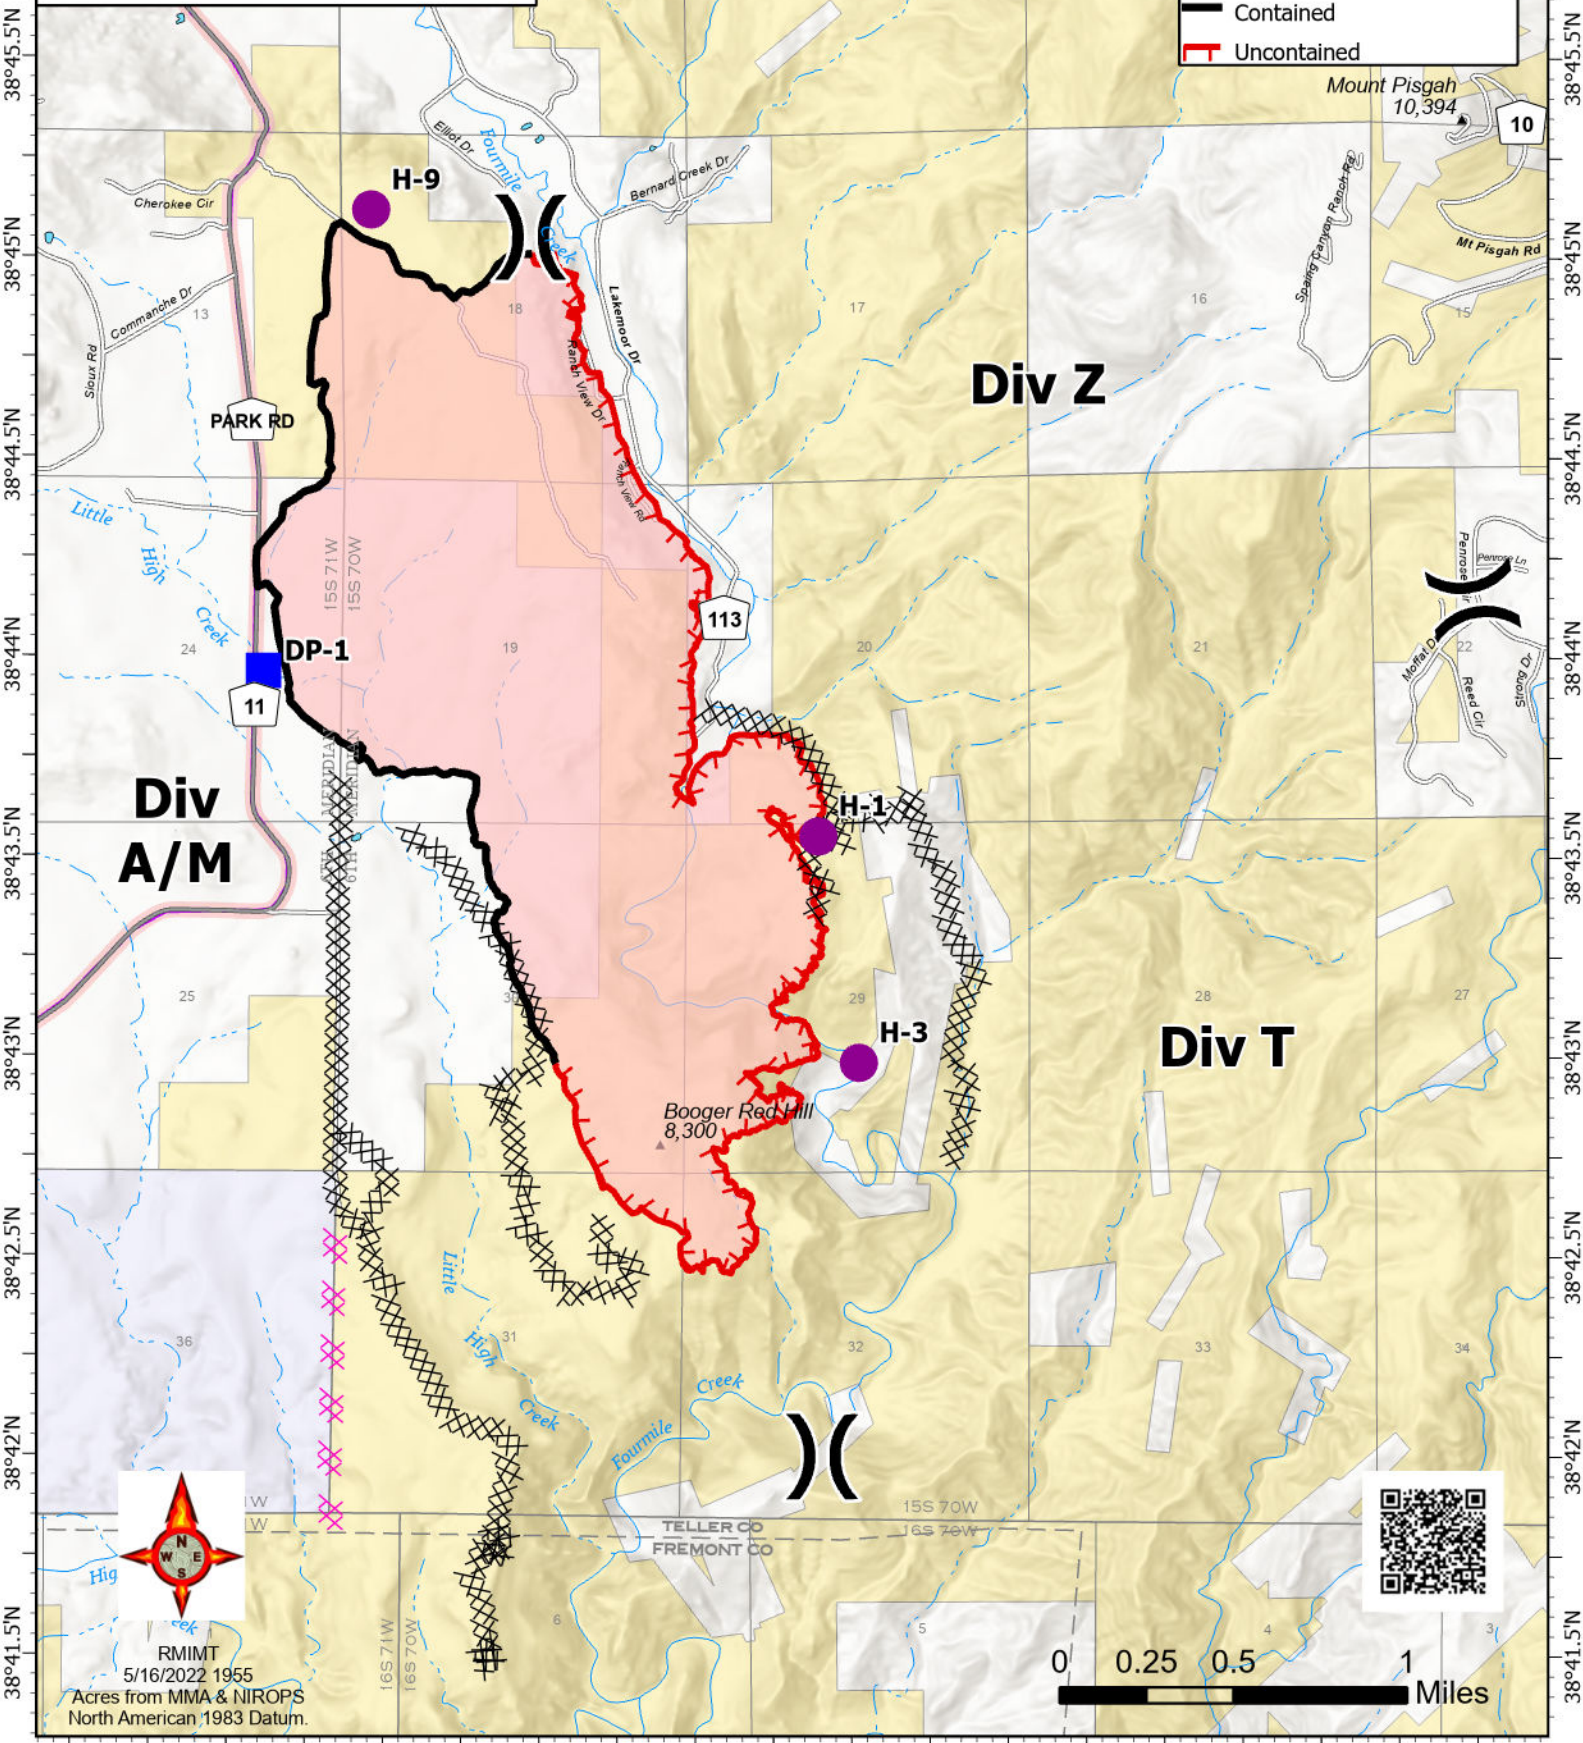

105°17.5'W 105°17'W 105°16.5'W 105°16'W 105°15.5'W 105°15'W 105°14.5'W 105°14'W 105°13.51'W 105°13'W

# IAP

High Park  
CO-TLX-000722  
5/17/2022

1,572 acres at 1447 5/16/2022

- Helispot
- ) Division Break
- Drop Point
- ▭ Wildfire Daily Fire Perimeter
- ⊗ Completed Dozer Line
- ⊗ Planned Dozer Line
- ▬ Contained
- ▬ Uncontained

## Div A/M

## Div T

RMIMT  
5/16/2022 1955  
Acres from MMA & NIROPS  
North American 1983 Datum.

105°17.5'W 105°17'W 105°16.5'W 105°16'W 105°15.5'W 105°15'W 105°14.5'W 105°14'W 105°13.51'W 105°13'W