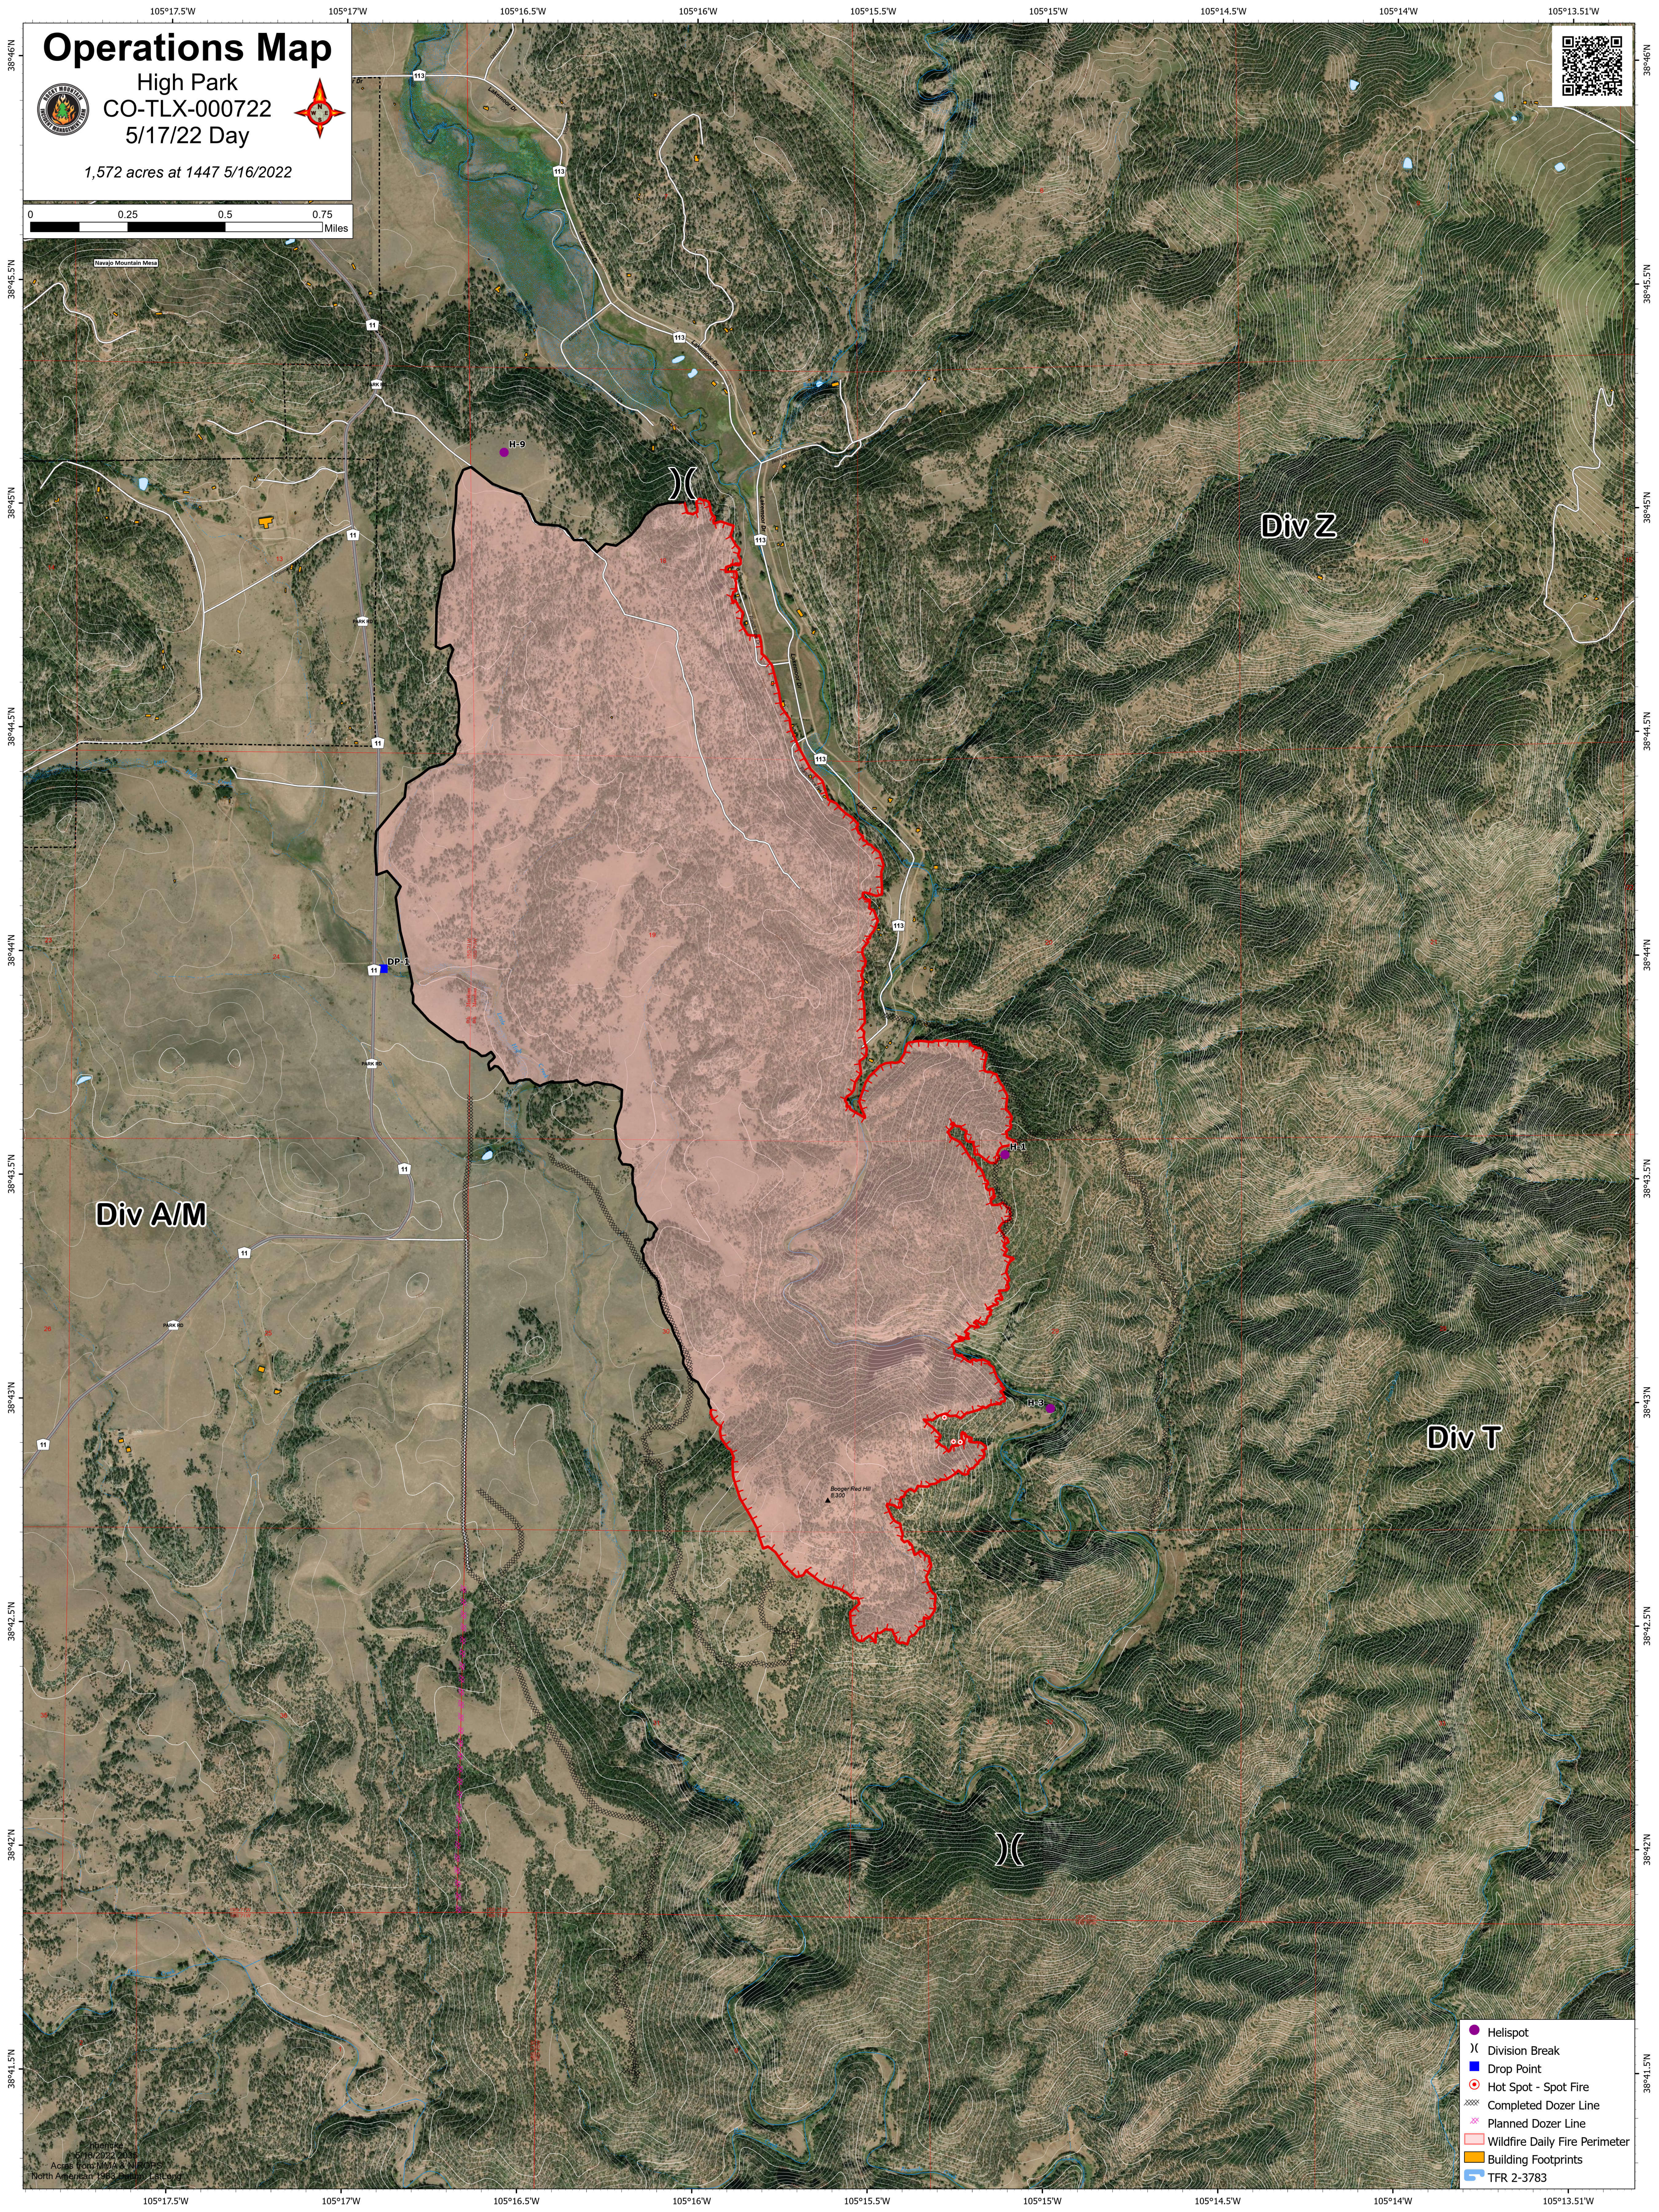

# Operations Map

High Park  
CO-TLX-000722  
5/17/22 Day

1,572 acres at 1447 5/16/2022

Div A/M

Div Z

Div T

- Helispot
- ) Division Break
- Drop Point
- Hot Spot - Spot Fire
- Completed Dozer Line
- Planned Dozer Line
- Wildfire Daily Fire Perimeter
- Building Footprints
- TFR 2-3783

Acres from MTA & NIPPS  
North American 1983 edition, Cartography