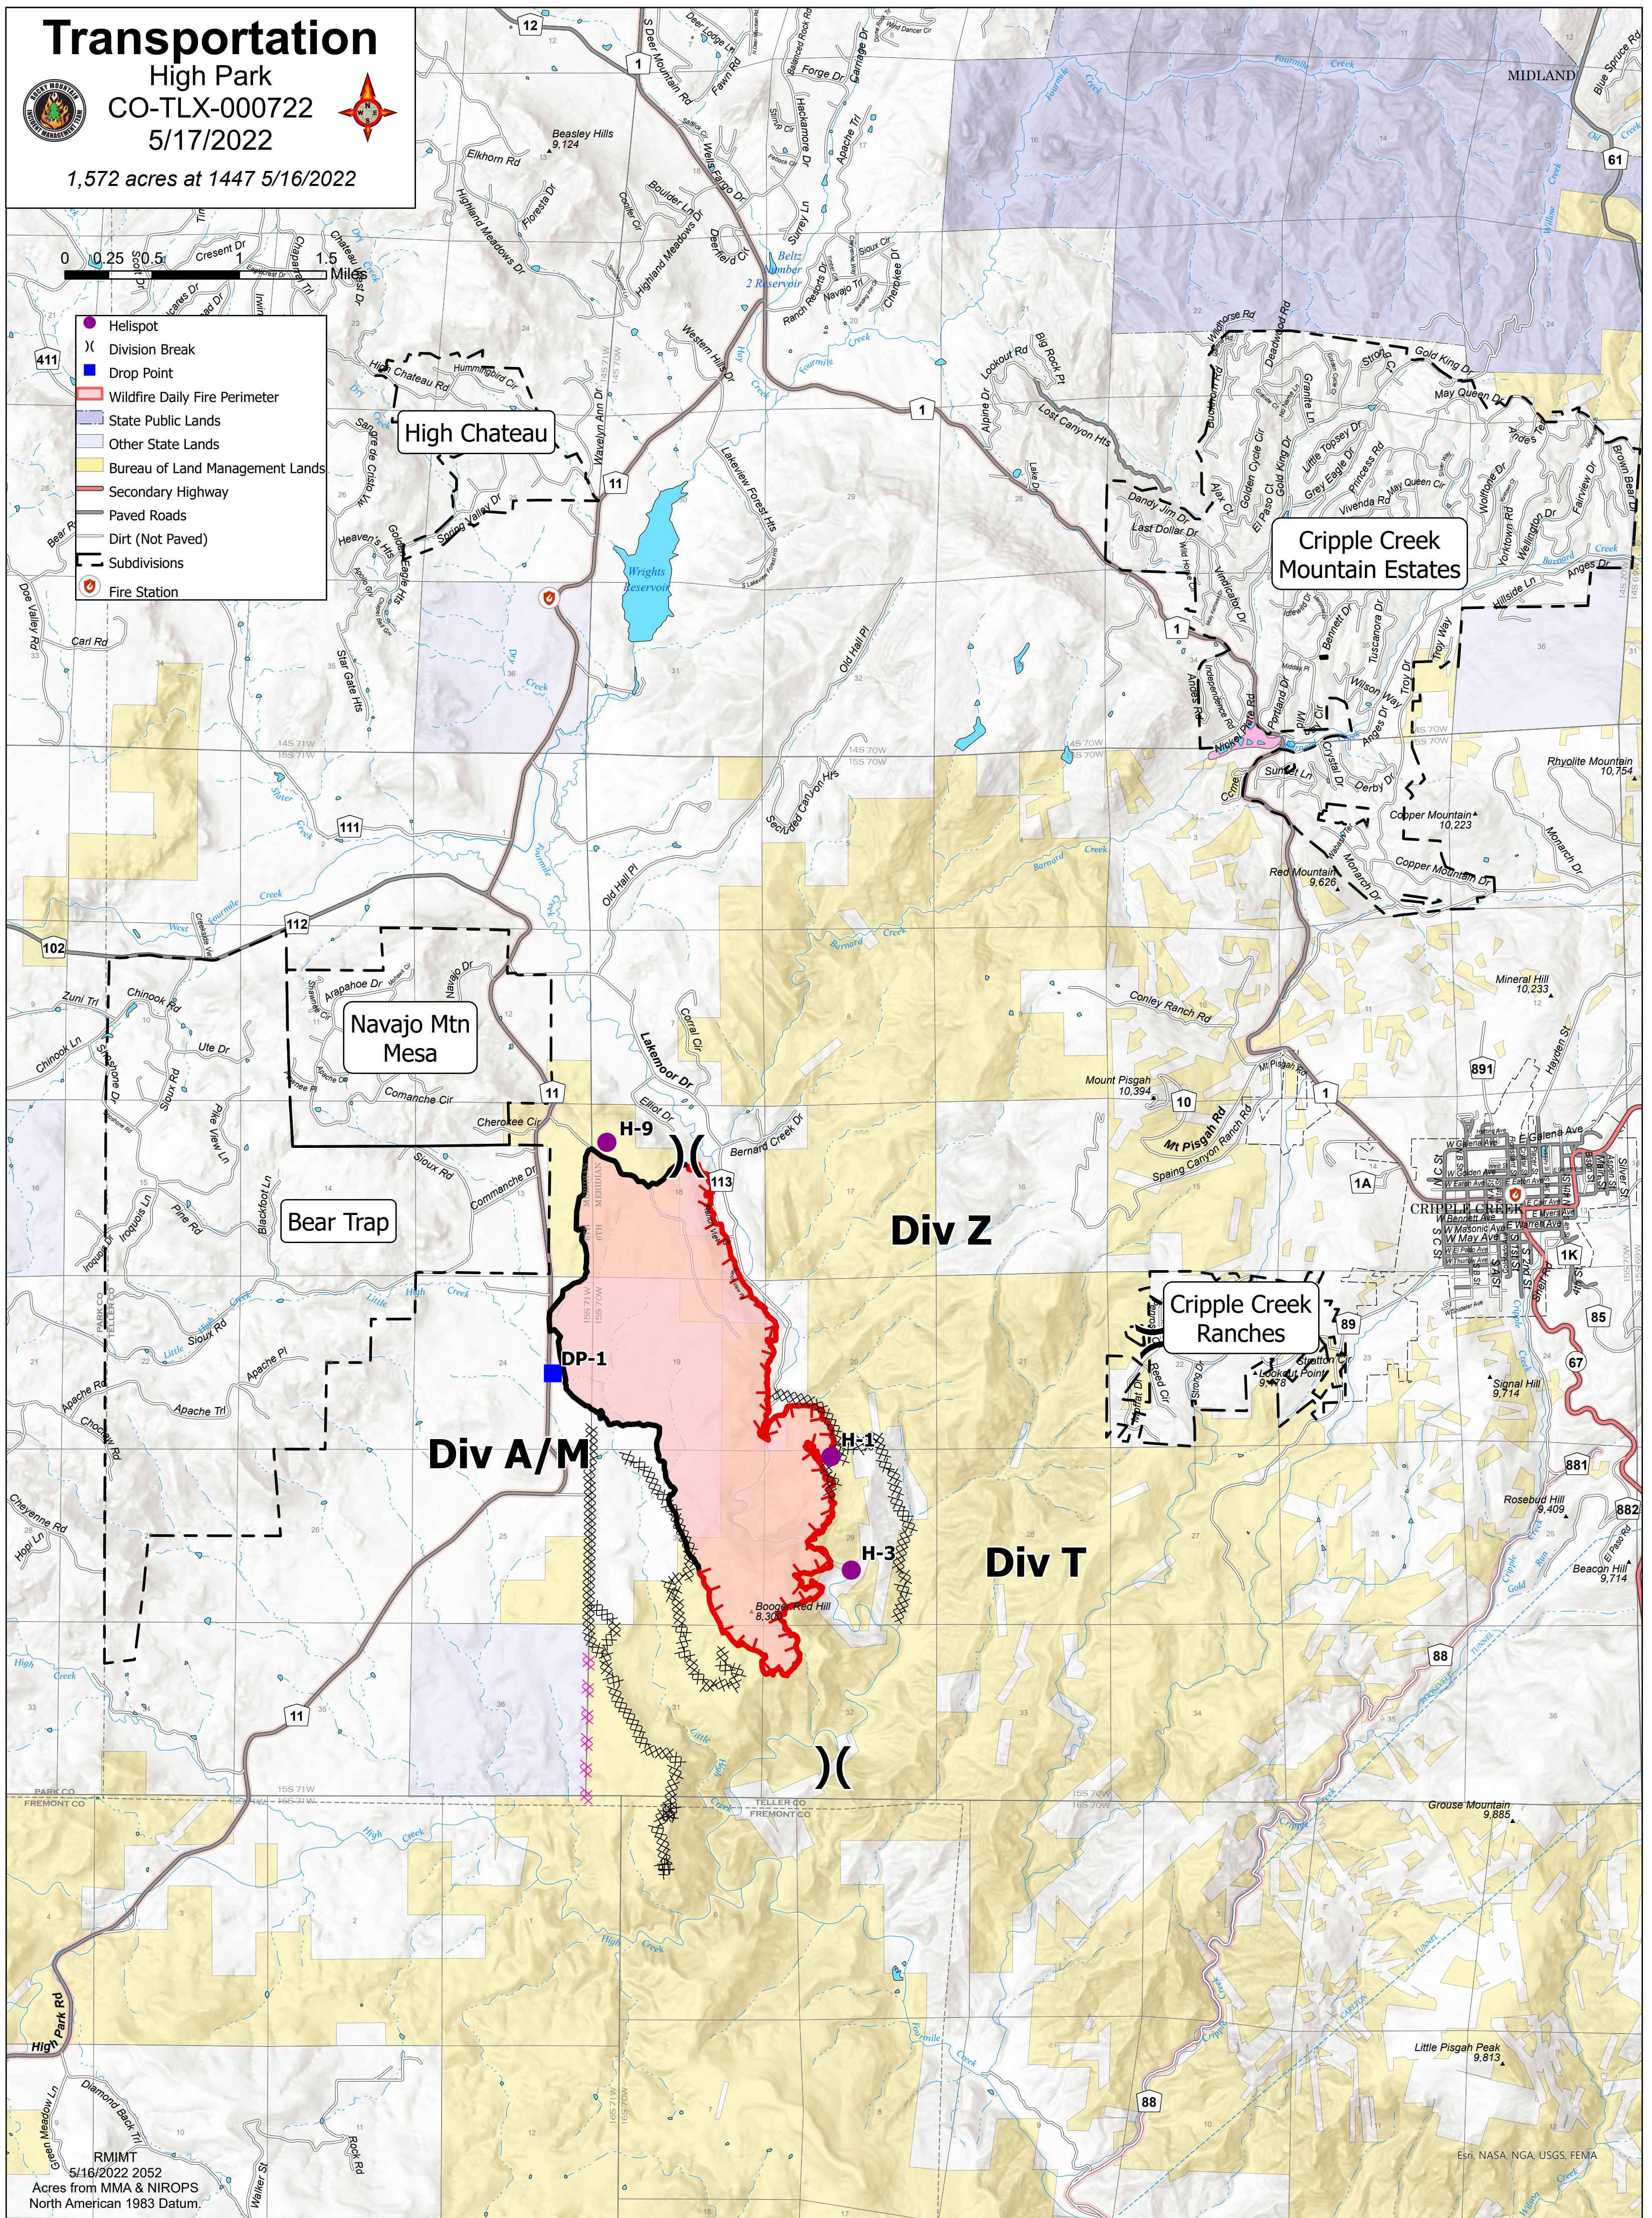

Transportation

High Park
CO-TLX-000722
5/17/2022

1,572 acres at 1447 5/16/2022

0 0.25 0.5 1 1.5 Miles

- Helispot
- ⌘ Division Break
- Drop Point
- ▭ Wildfire Daily Fire Perimeter
- ▭ State Public Lands
- ▭ Other State Lands
- ▭ Bureau of Land Management Lands
- ▭ Secondary Highway
- ▭ Paved Roads
- ▭ Dirt (Not Paved)
- ▭ Subdivisions
- 🚒 Fire Station

High Chateau

Cripple Creek Mountain Estates

Navajo Mtn Mesa

Bear Trap

Div A/M

Div Z

Div T

Cripple Creek Ranches

CRIPPLE CREEK