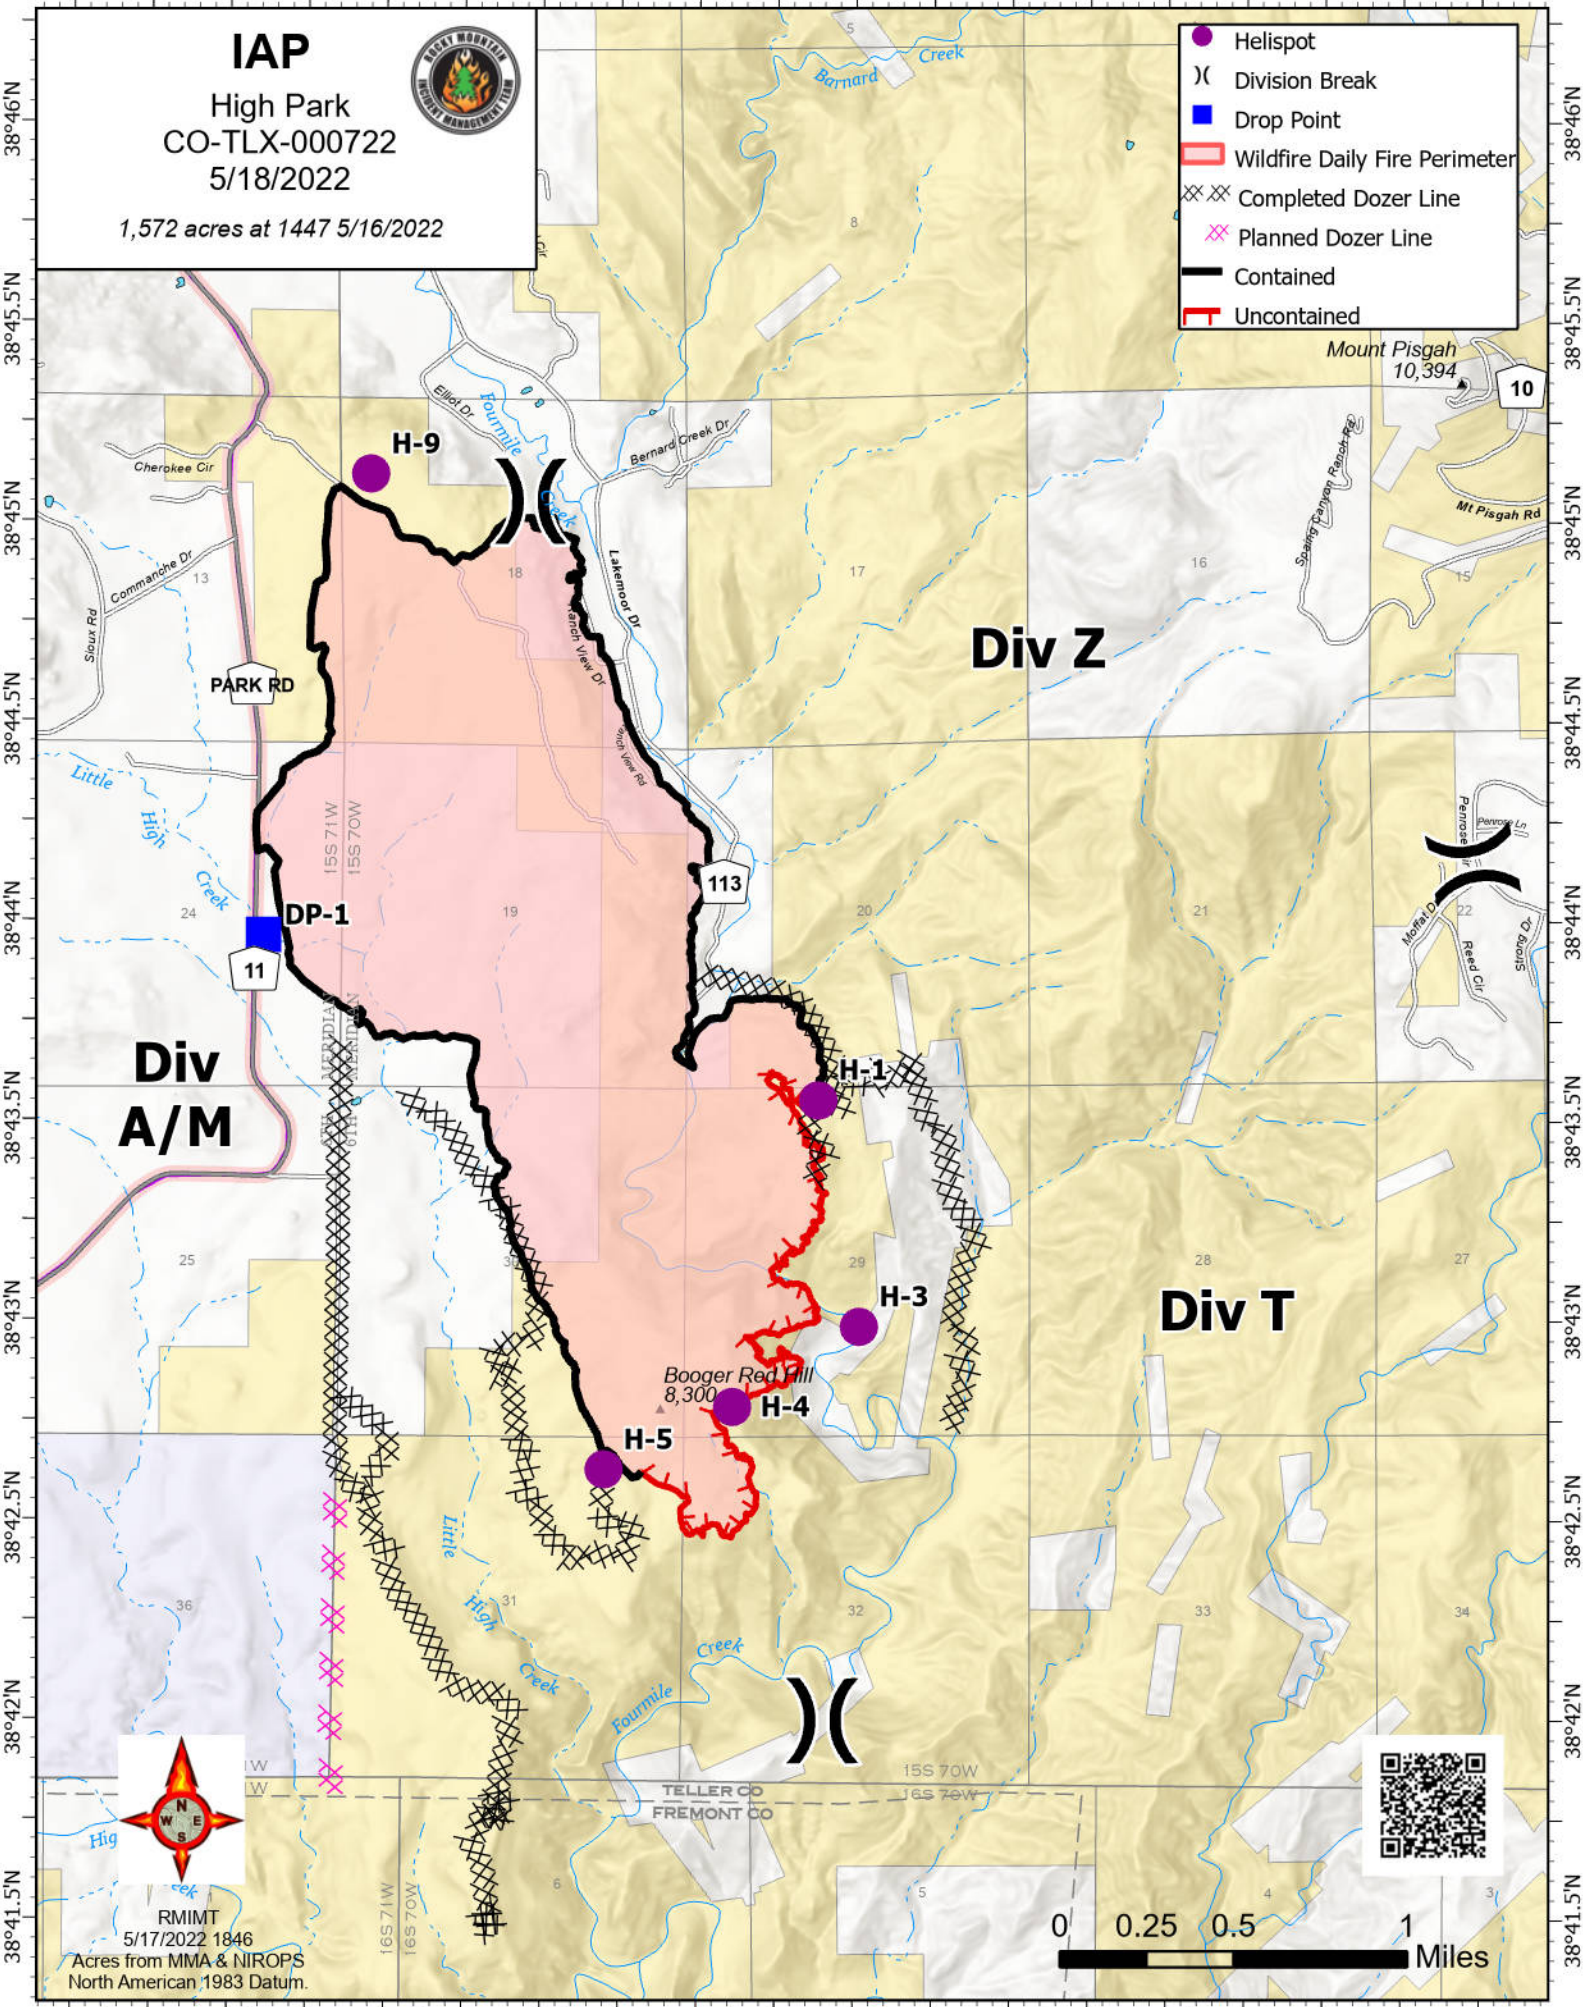

105°17.5'W 105°17'W 105°16.5'W 105°16'W 105°15.5'W 105°15'W 105°14.5'W 105°14'W 105°13.51'W 105°13'W

# IAP

High Park  
CO-TLX-000722

5/18/2022

1,572 acres at 1447 5/16/2022

- Helispot
- ) Division Break
- Drop Point
- Wildfire Daily Fire Perimeter
- Completed Dozer Line
- Planned Dozer Line
- Contained
- Uncontained

## Div A/M

## Div T

RMIMT  
5/17/2022 1846  
Acres from MMA & NIROPS  
North American 1983 Datum.

105°17.5'W 105°17'W 105°16.5'W 105°16'W 105°15.5'W 105°15'W 105°14.5'W 105°14'W 105°13.51'W 105°13'W