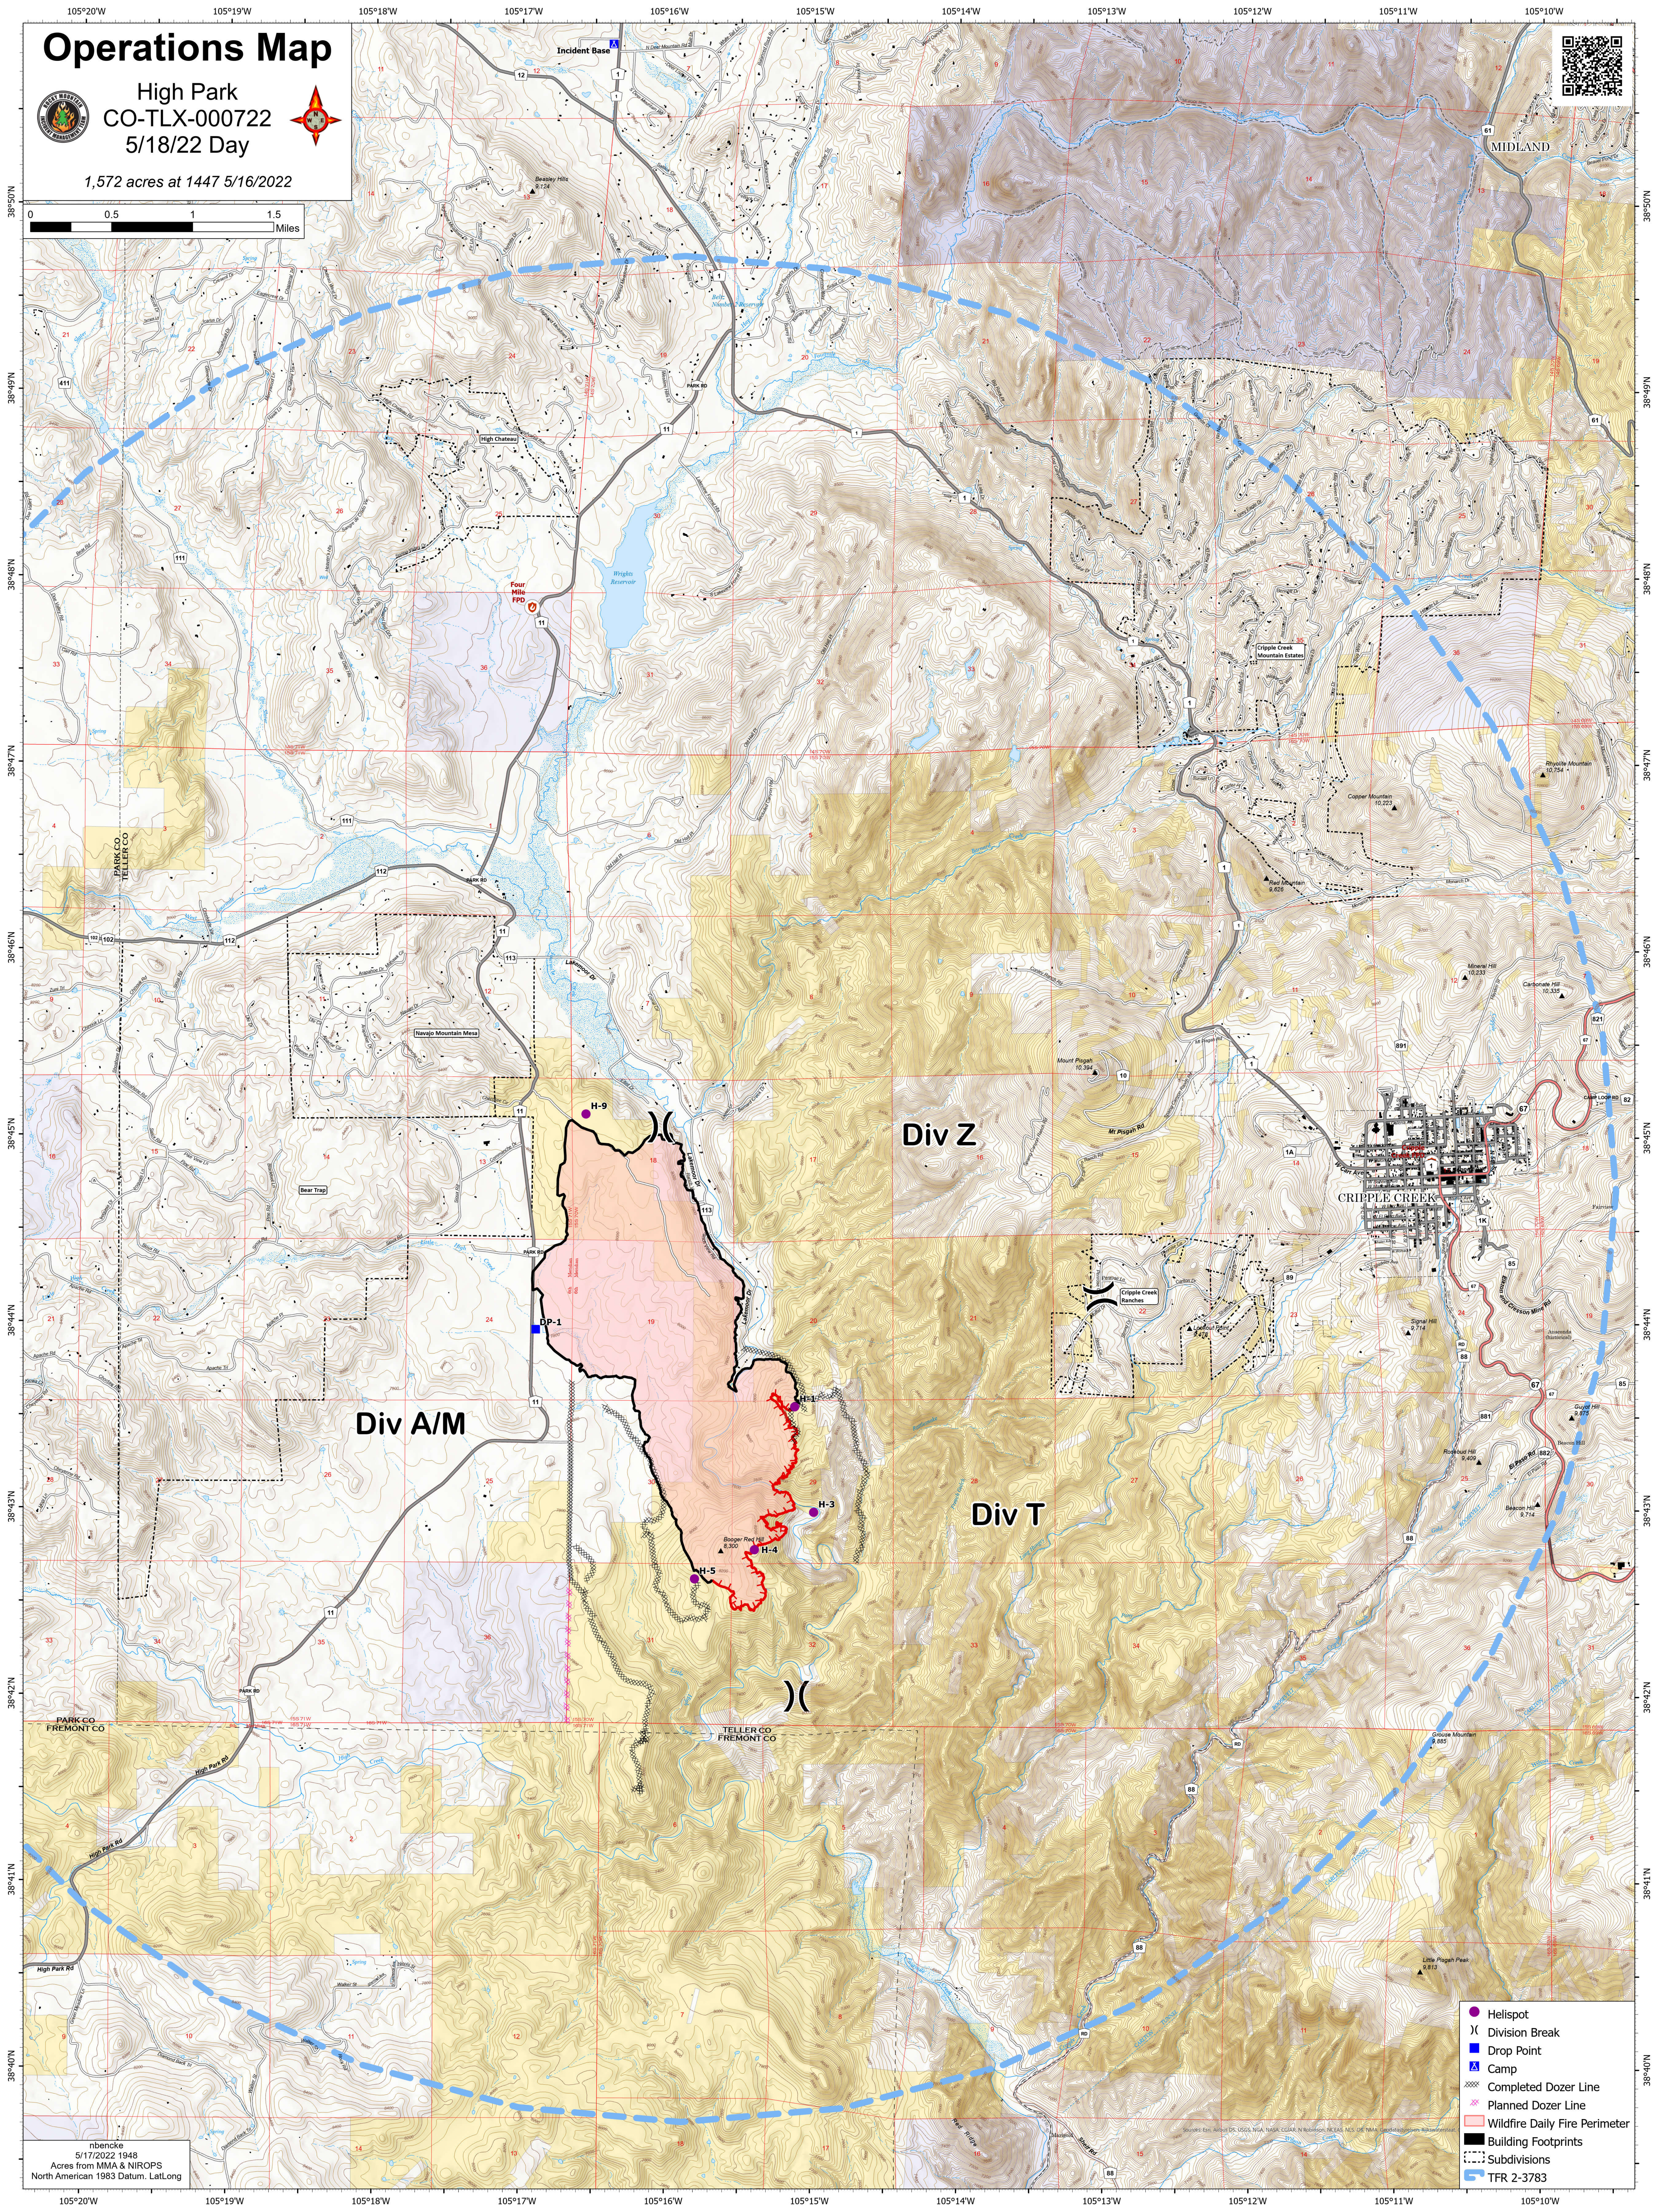

Operations Map

High Park
CO-TLX-000722
5/18/22 Day

1,572 acres at 1447 5/16/2022

- Helispot
- ⌘ Division Break
- Drop Point
- ▲ Camp
- Completed Dozer Line
- Planned Dozer Line
- Wildfire Daily Fire Perimeter
- Building Footprints
- Subdivisions
- TFR 2-3783

nbencke
5/17/2022 1448
Acres from MMA & NIROPS
North American 1983 Datum, Lat/Long