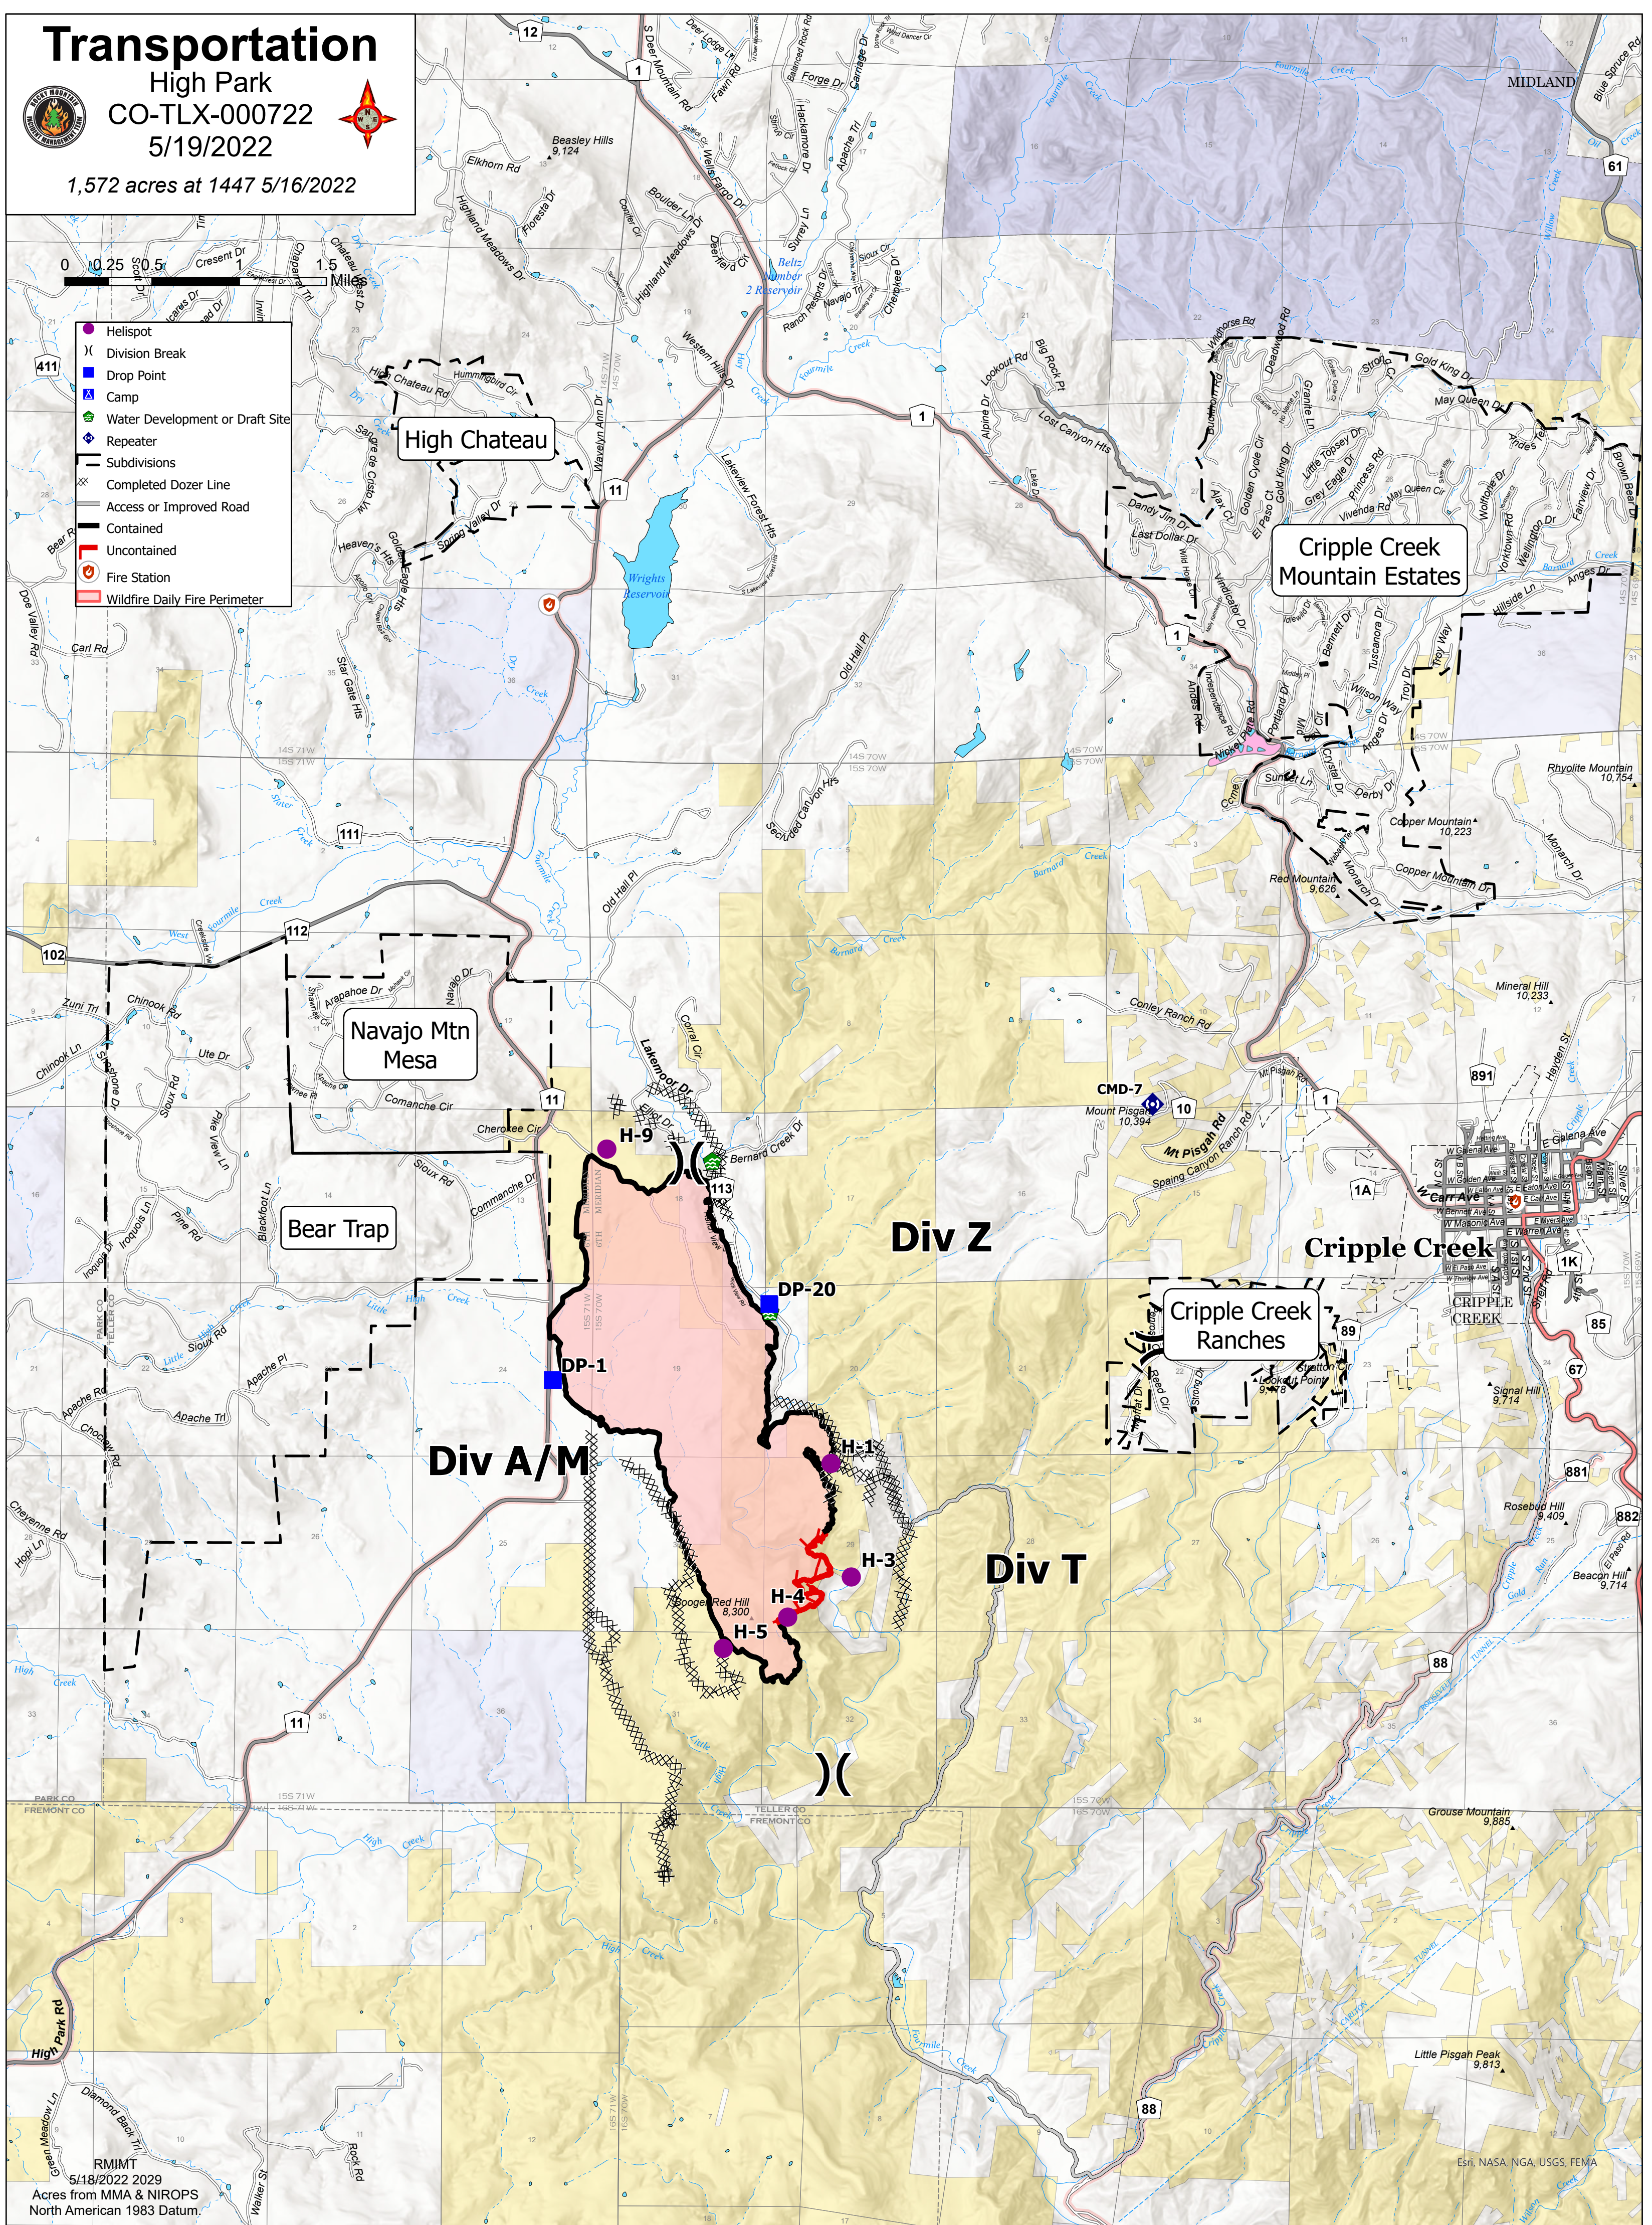

Transportation

High Park
CO-TLX-000722
5/19/2022

1,572 acres at 1447 5/16/2022

0 0.25 0.5 1 1.5 Miles

- Helispot
- X Division Break
- Drop Point
- ▲ Camp
- Water Development or Draft Site
- ◆ Repeater
- Subdivisions
- Completed Dozer Line
- Access or Improved Road
- ▭ Contained
- ▭ Uncontained
- Fire Station
- ▭ Wildfire Daily Fire Perimeter

High Chateau

Cripple Creek Mountain Estates

Navajo Mtn Mesa

Bear Trap

Div Z

Cripple Creek

Cripple Creek Ranches

Div A/M

Div T