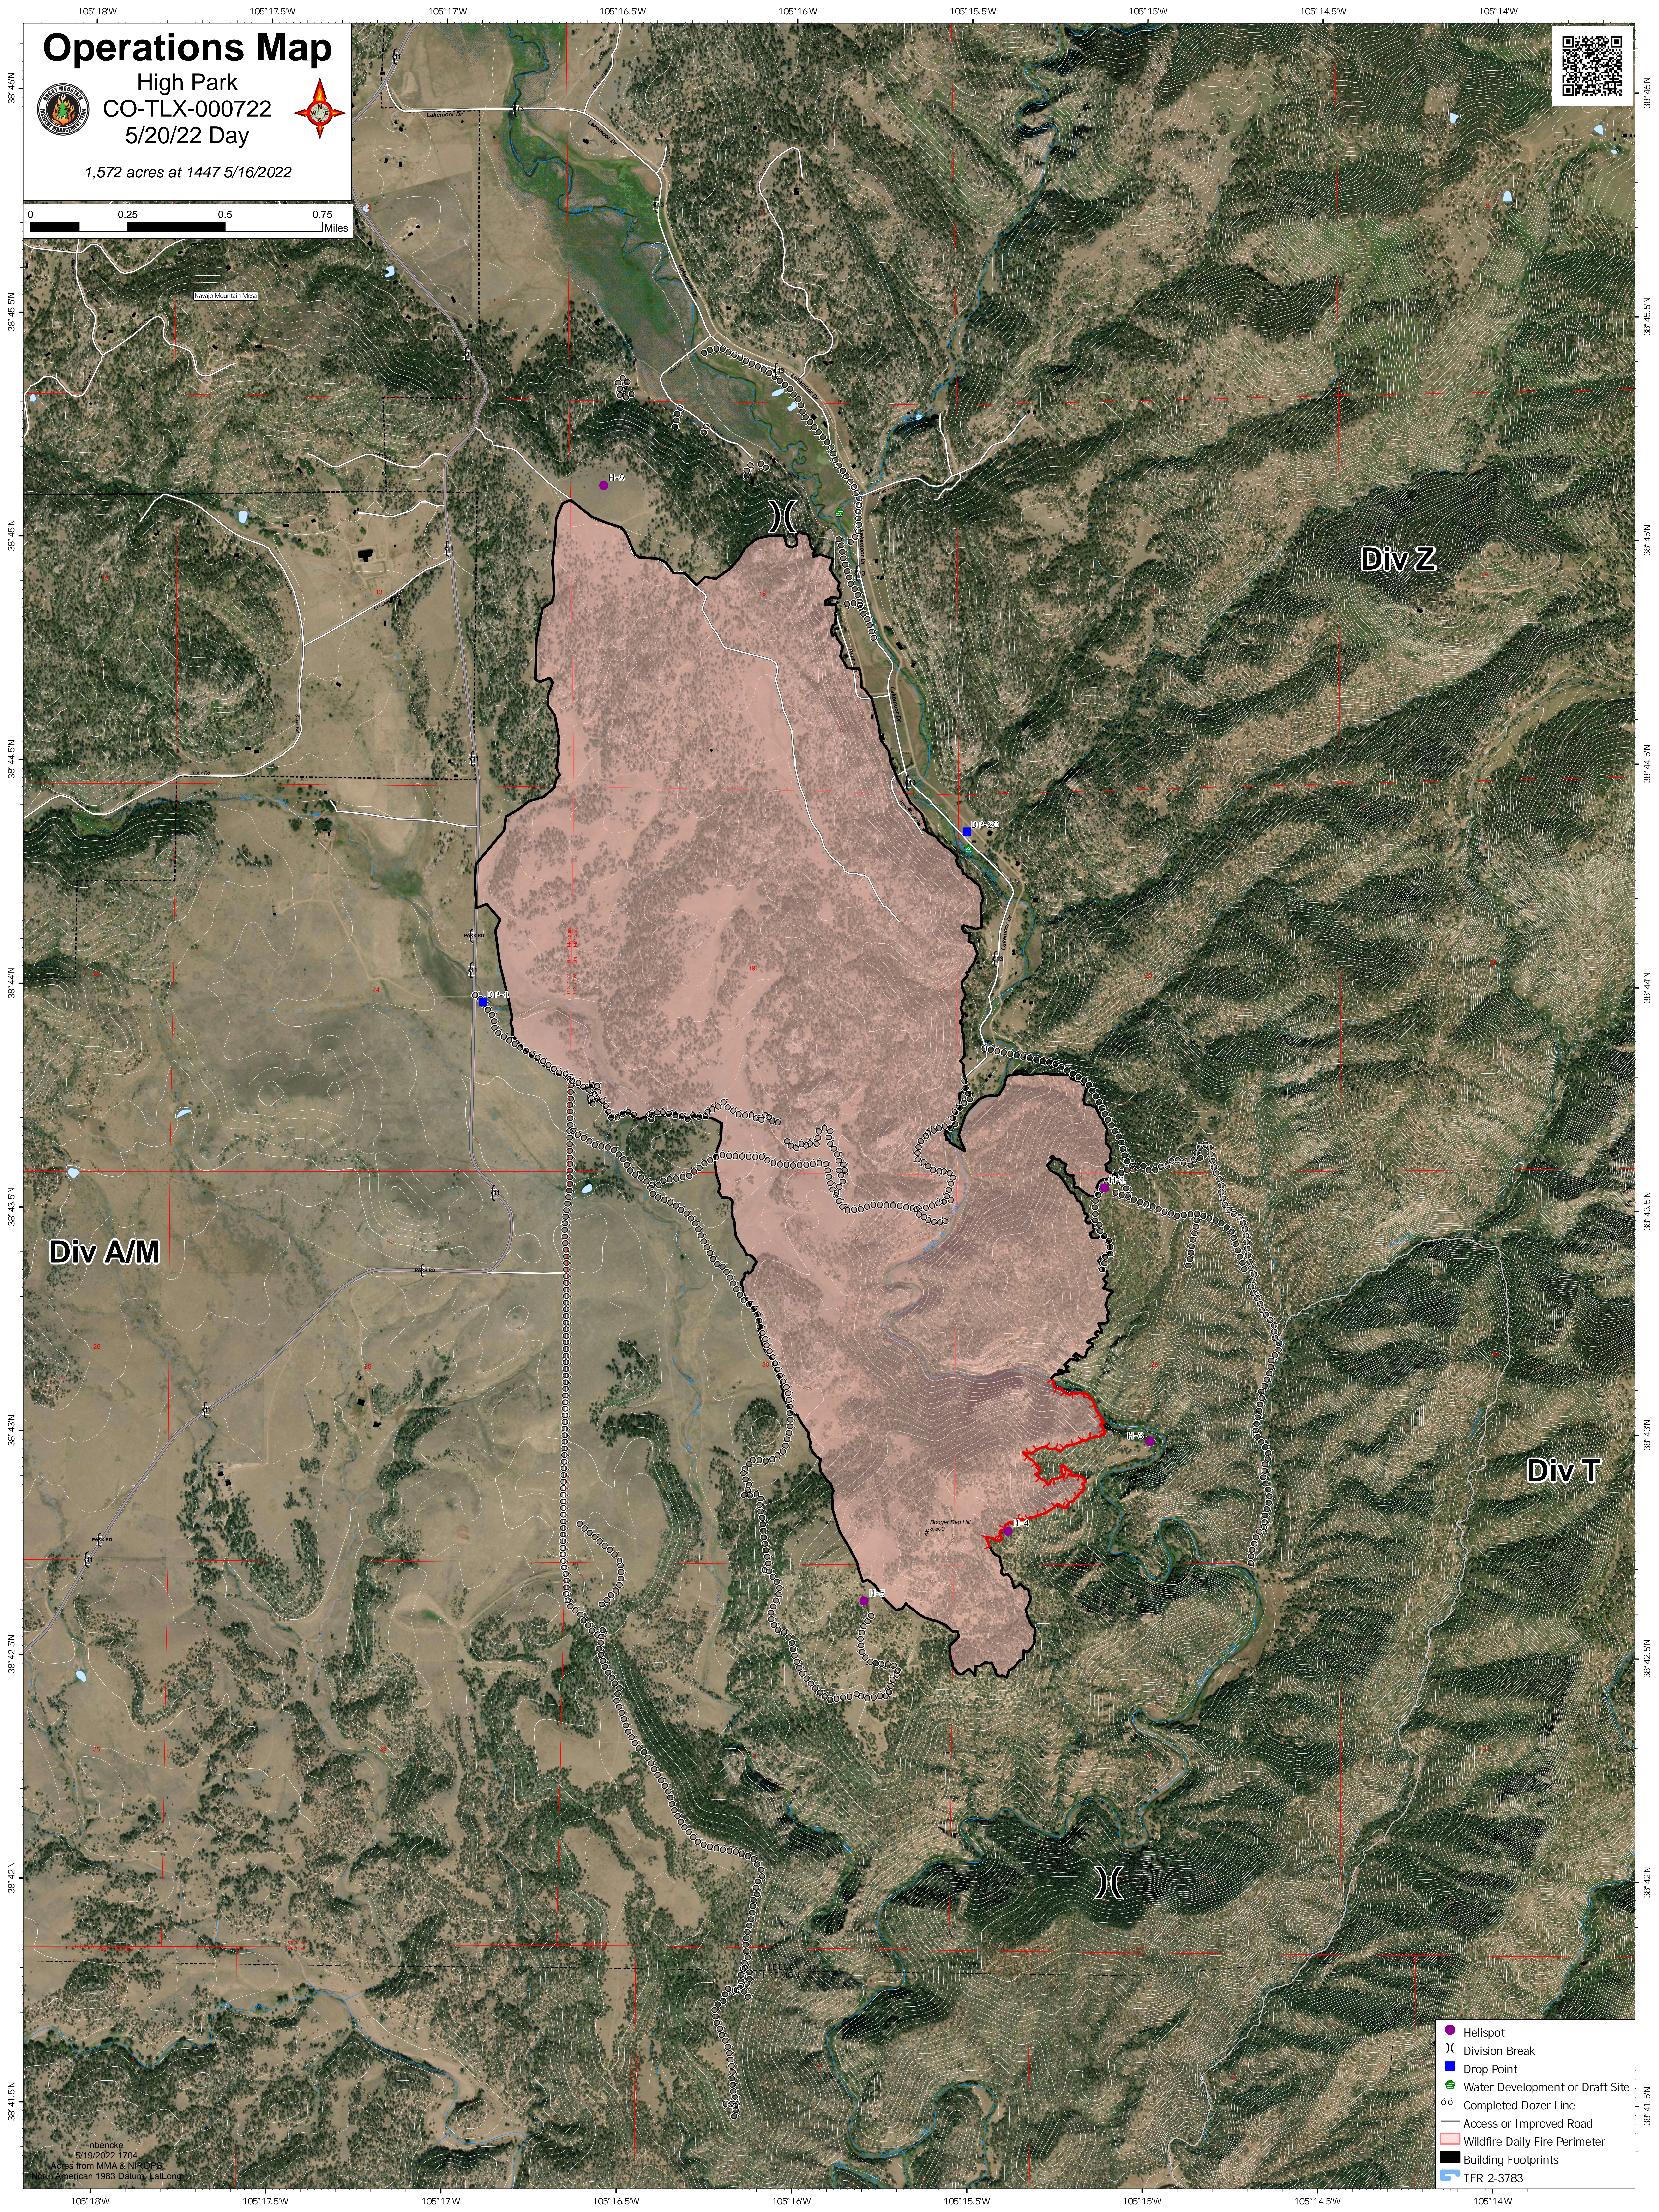

Operations Map

High Park
CO-TLX-000722
5/20/22 Day

1,572 acres at 1447 5/16/2022

Div A/M

Div Z

Div T

- Helispot
-) Division Break
- Drop Point
- 🌿 Water Development or Draft Site
- Completed Dozer Line
- Access or Improved Road
- ▭ Wildfire Daily Fire Perimeter
- ▭ Building Footprints
- 🚚 TFR 2-3783

bencke
5/19/2022 1704
Acres from MMA & NIKOP
North American 1983 Datum, Lat/Long