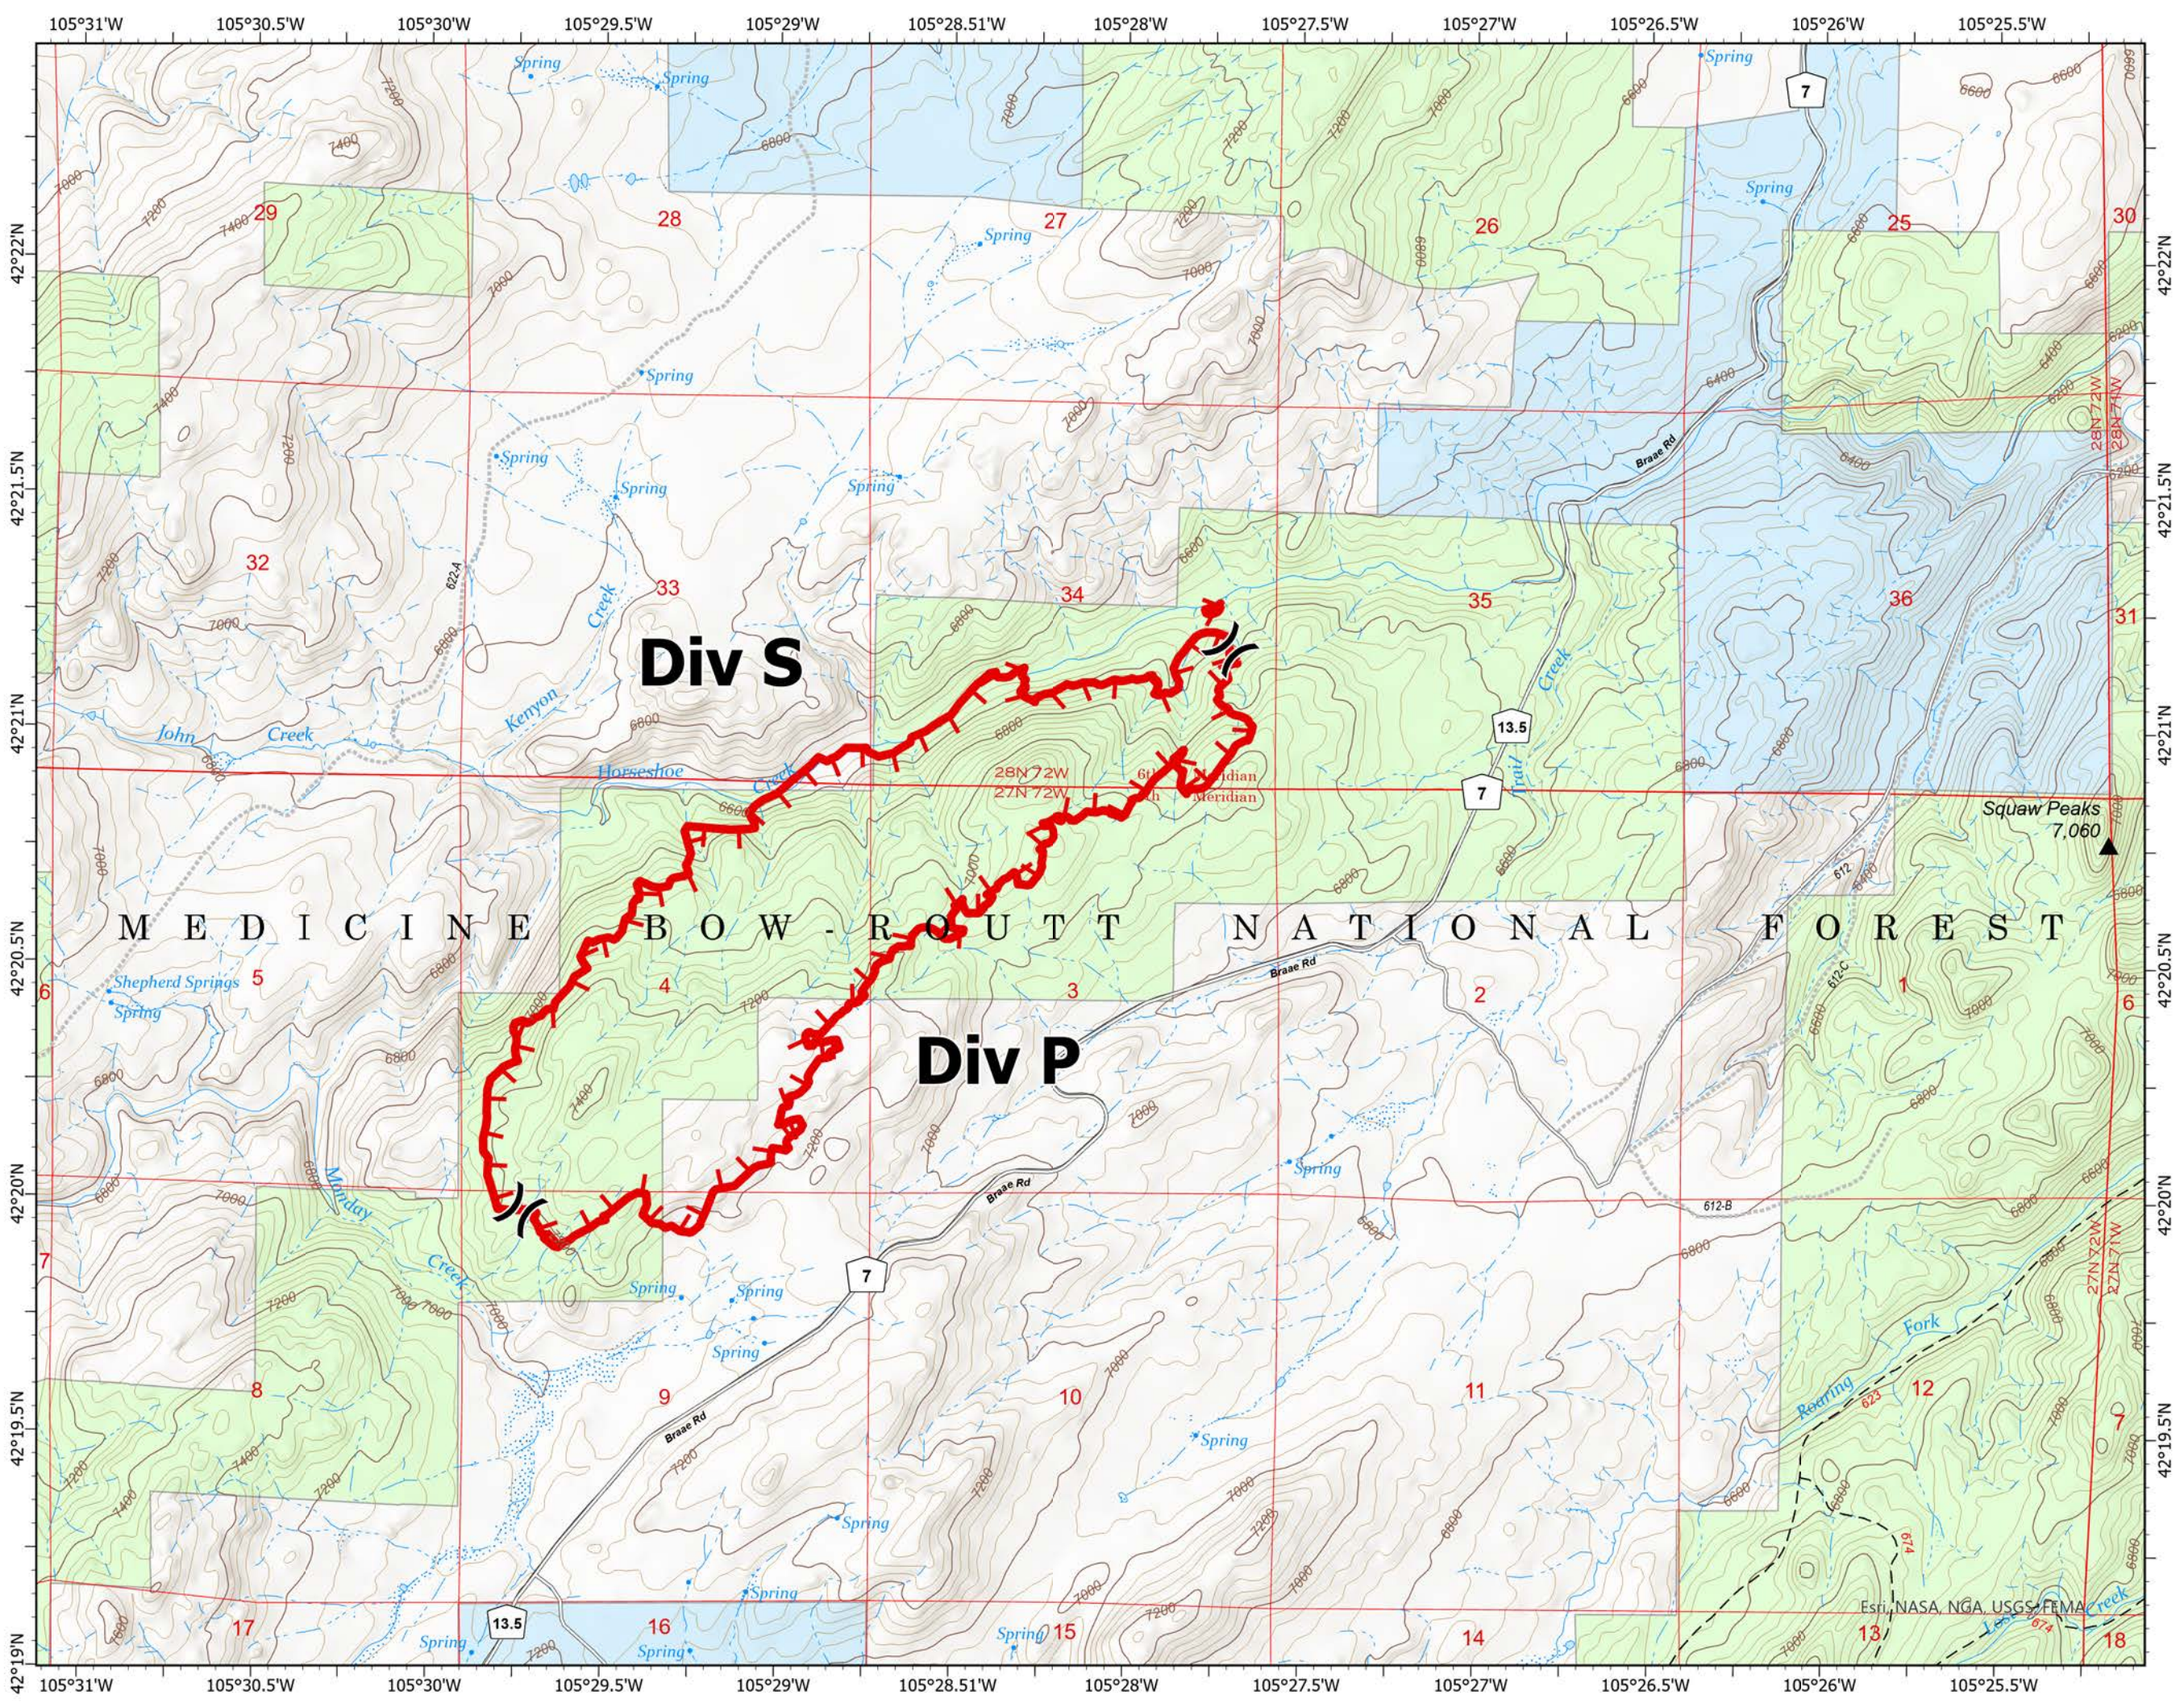

IAP

Monday Creek
WY-MRF-220194
July 11, 2022

653 Acres acres at 7/10/2022 1256hrs

- Division Break
- Uncontained
- USFS
- Private
- State

Wyoming Type 3
7/11/2022 0818
Acres from MMA Flight
North American 1983 Datum. LatLong Grid

Esti. NASA, NGA, USGS, FEMA