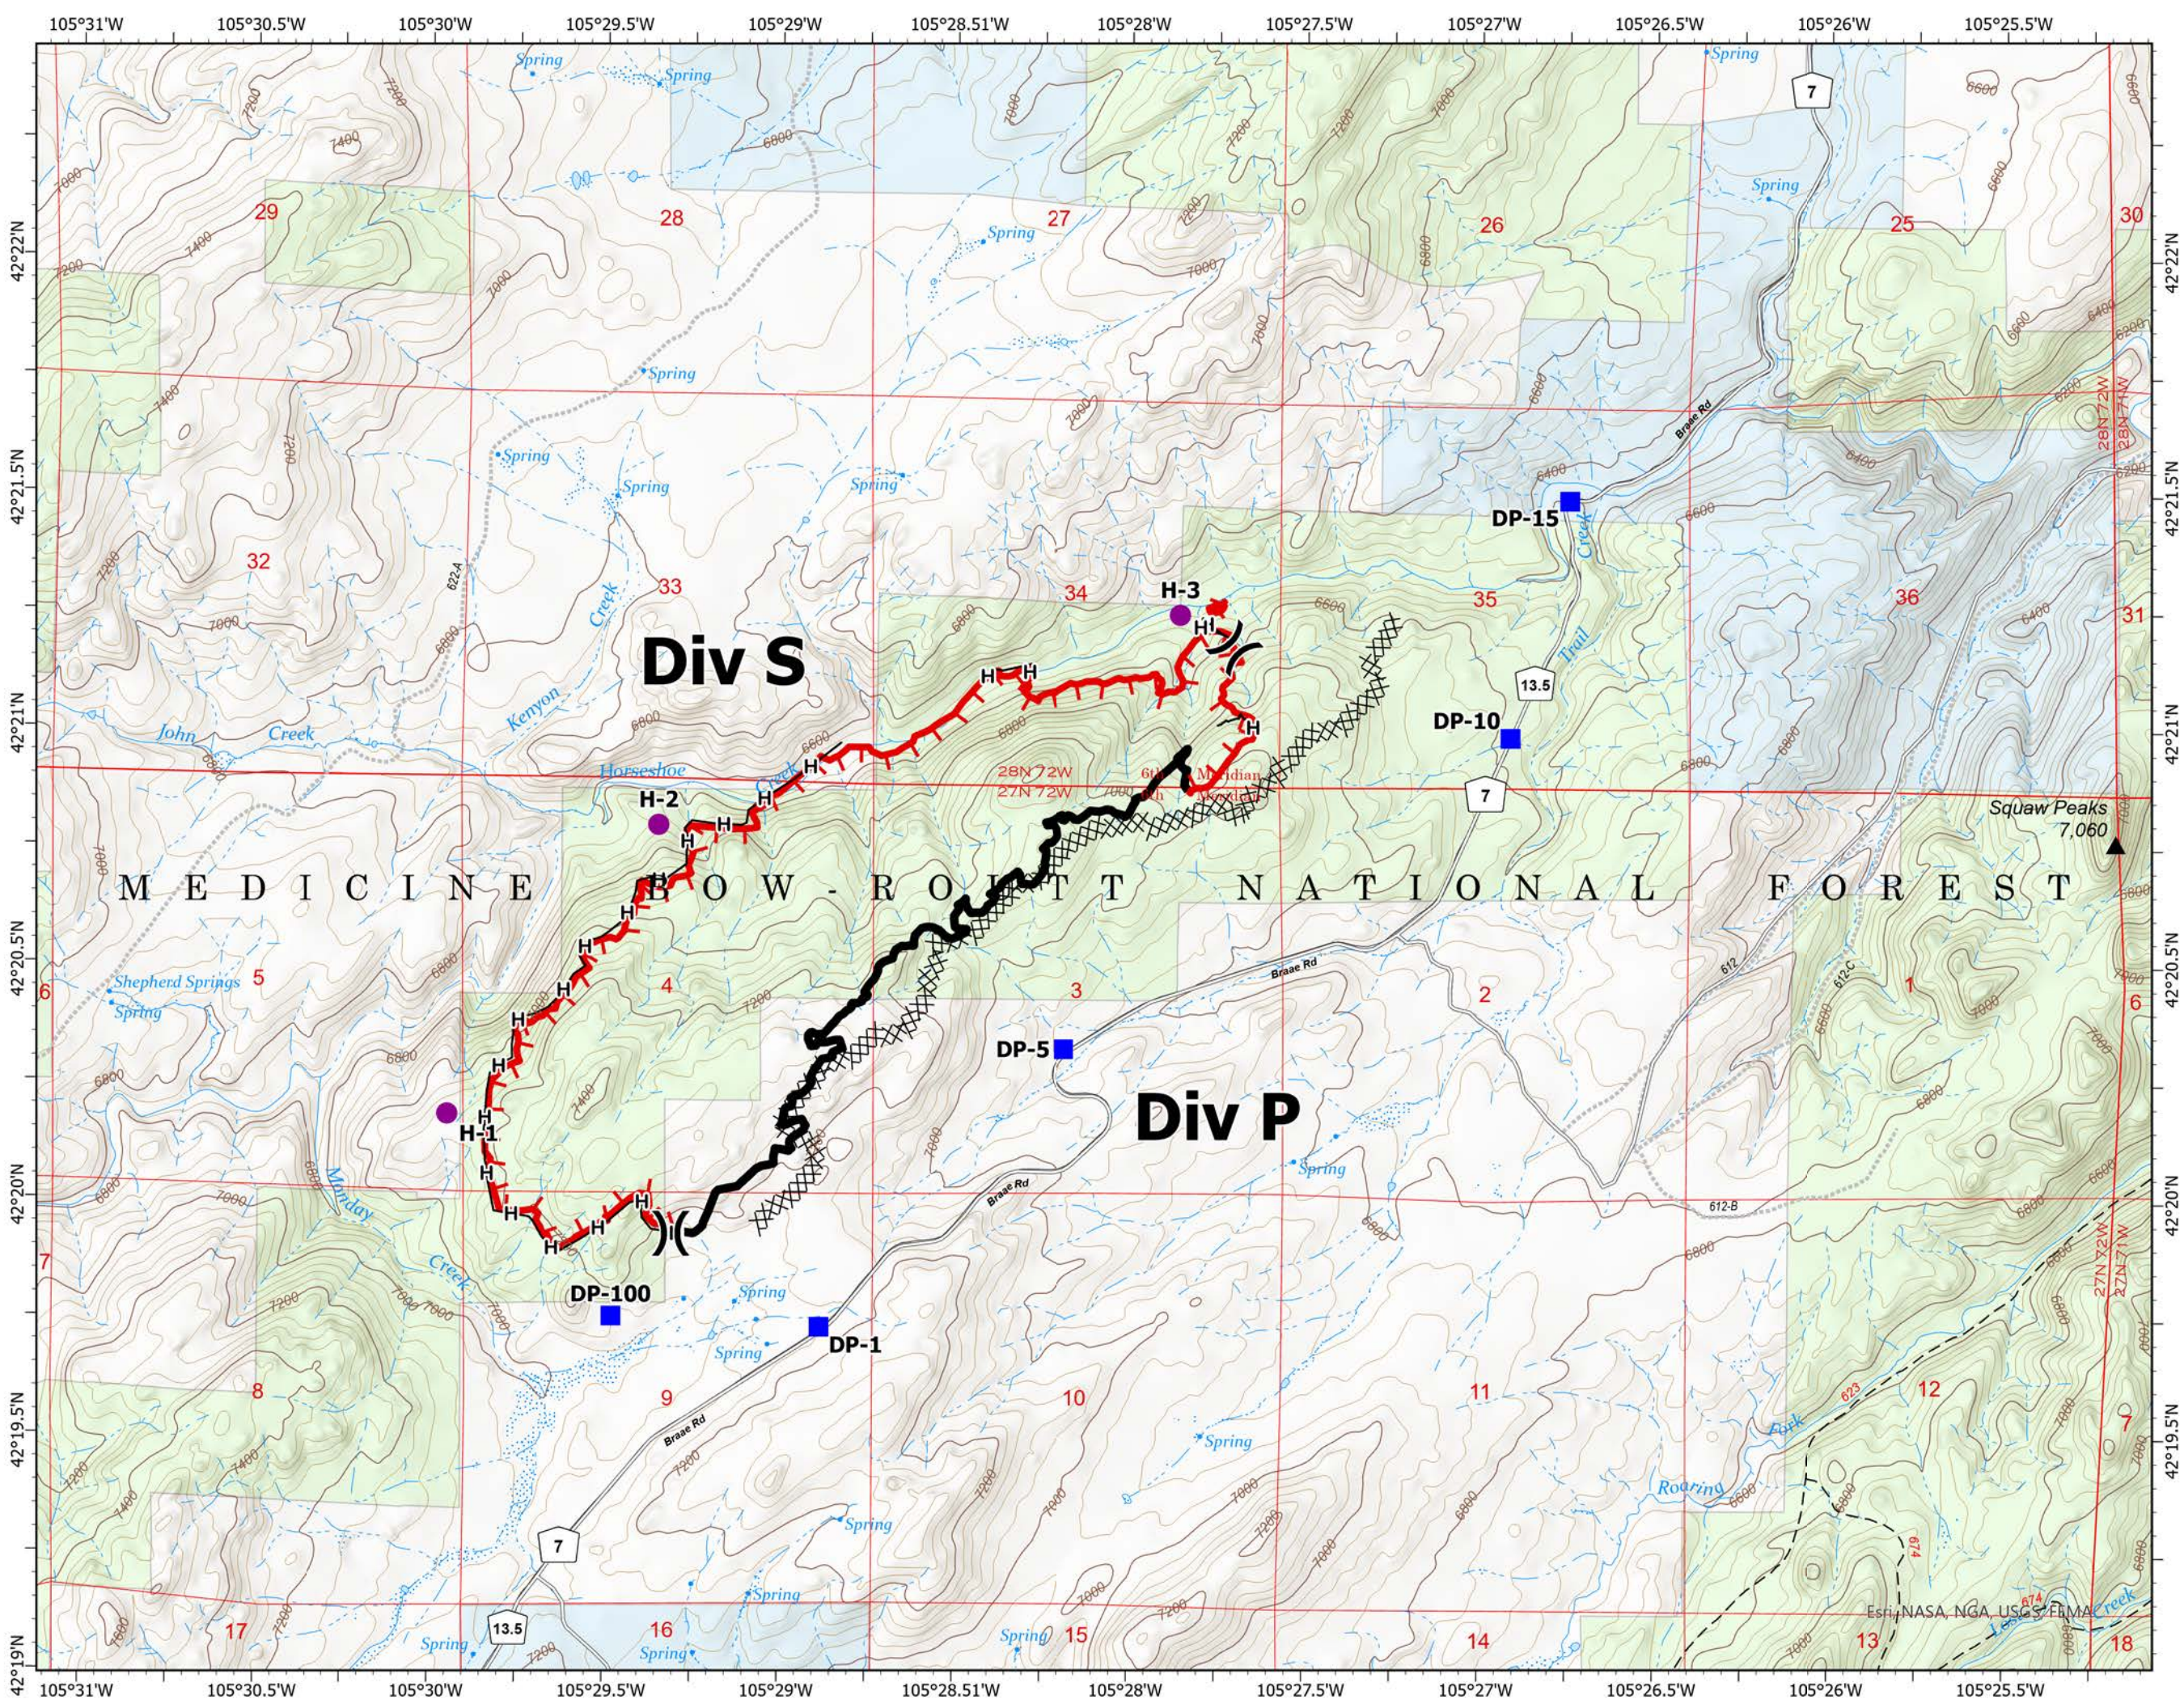

IAP
Monday Creek
WY-MRF-220194
July 13, 2022

653 Acres acres at 7/10/2022 1256hrs

- Helispot
-) Division Break
- Drop Point
- ××× Completed Dozer Line
- H— Completed Hand Line
- ▬ Contained
- ▬ Uncontained
- USFS
- Private
- State

Wyoming Type 3
 7/12/2022 1751
 Acres from MMA Flight
 North American 1983 Datum, LatLong Grid

Esri, NASA, NGA, USGS, FEMA