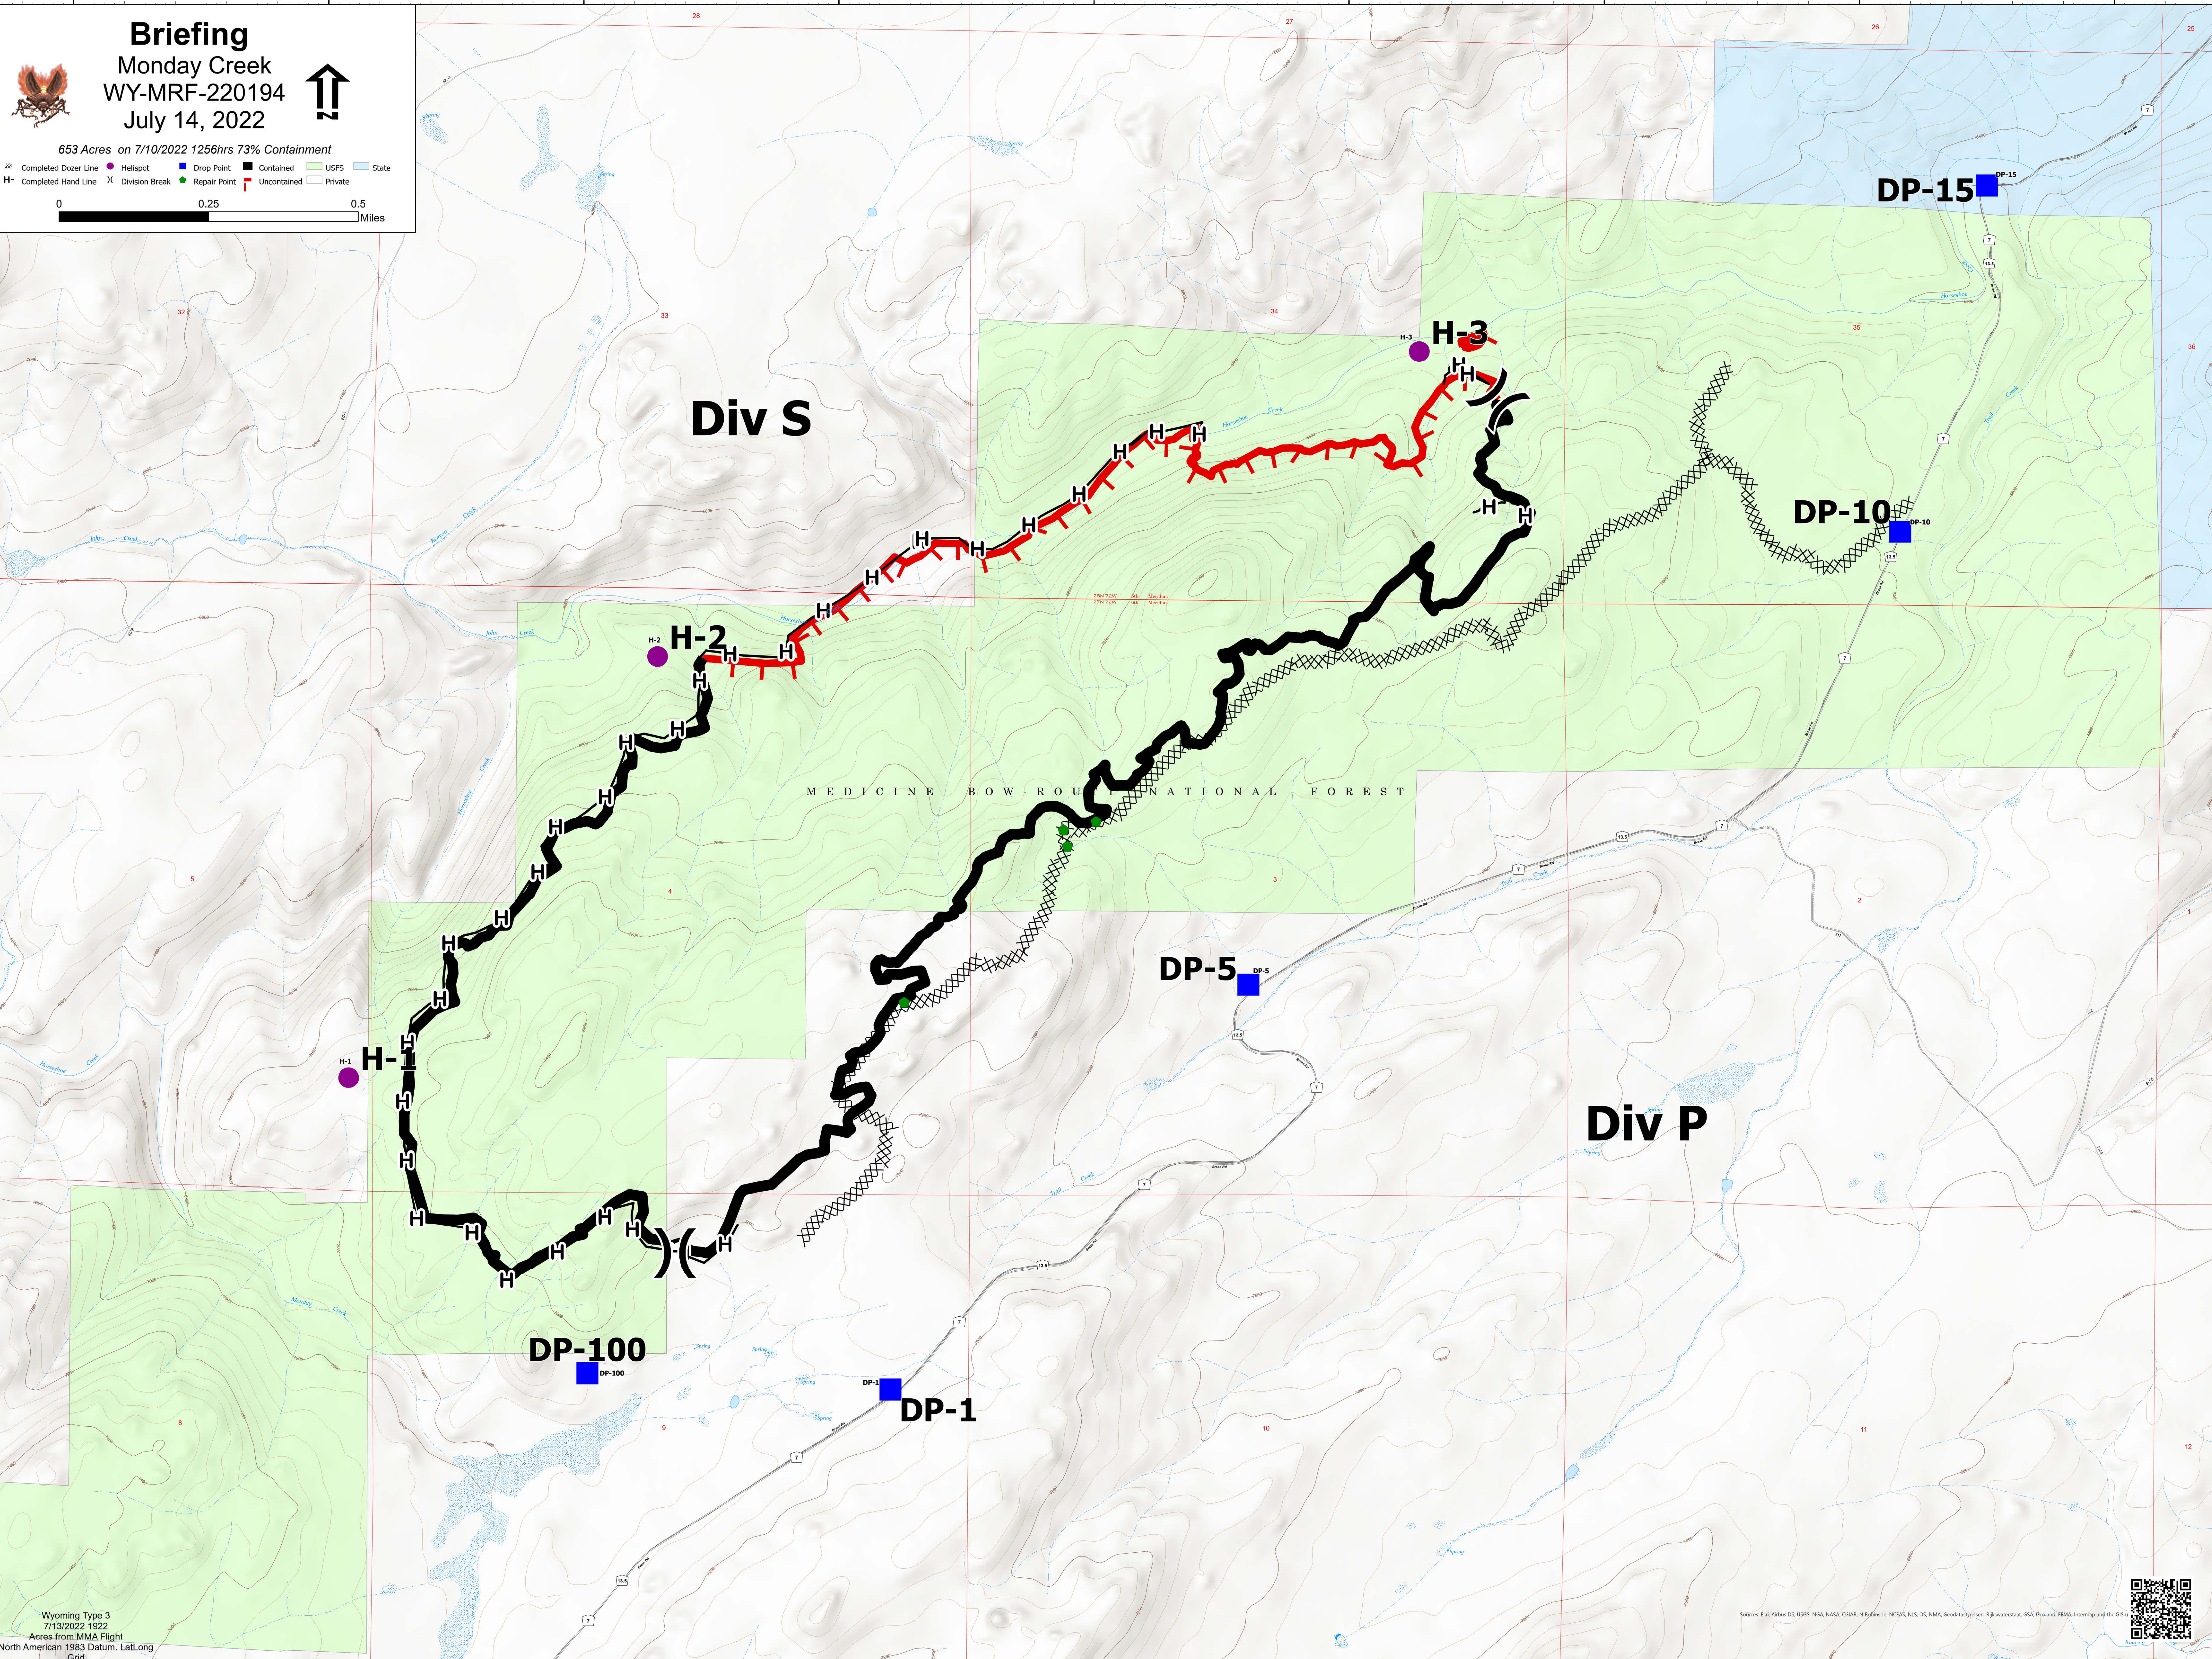

**Briefing**  
**Monday Creek**  
**WY-MRF-220194**  
**July 14, 2022**

653 Acres on 7/10/2022 1256hrs 73% Containment

Completed Dozer Line
 Hellsport
 Drop Point
 Contained
 USFS
 State

Completed Hand Line
 Division Break
 Repair Point
 Uncontained
 Private

0 0.25 0.5 Miles

Wyoming Type 3  
 7/13/2022 1922  
 Acres from MMA Flight  
 North American 1983 Datum, Lat/Long Grid

Sources: Esri, Airbus DS, USGS, NOAA, NASA, CGAR, N Robinson, NCEAS, NLS, OS, NMA, Geodatasystemen, Rijkswaterstaat, GSA, Geoland, FEMA, Intermap and the GIS