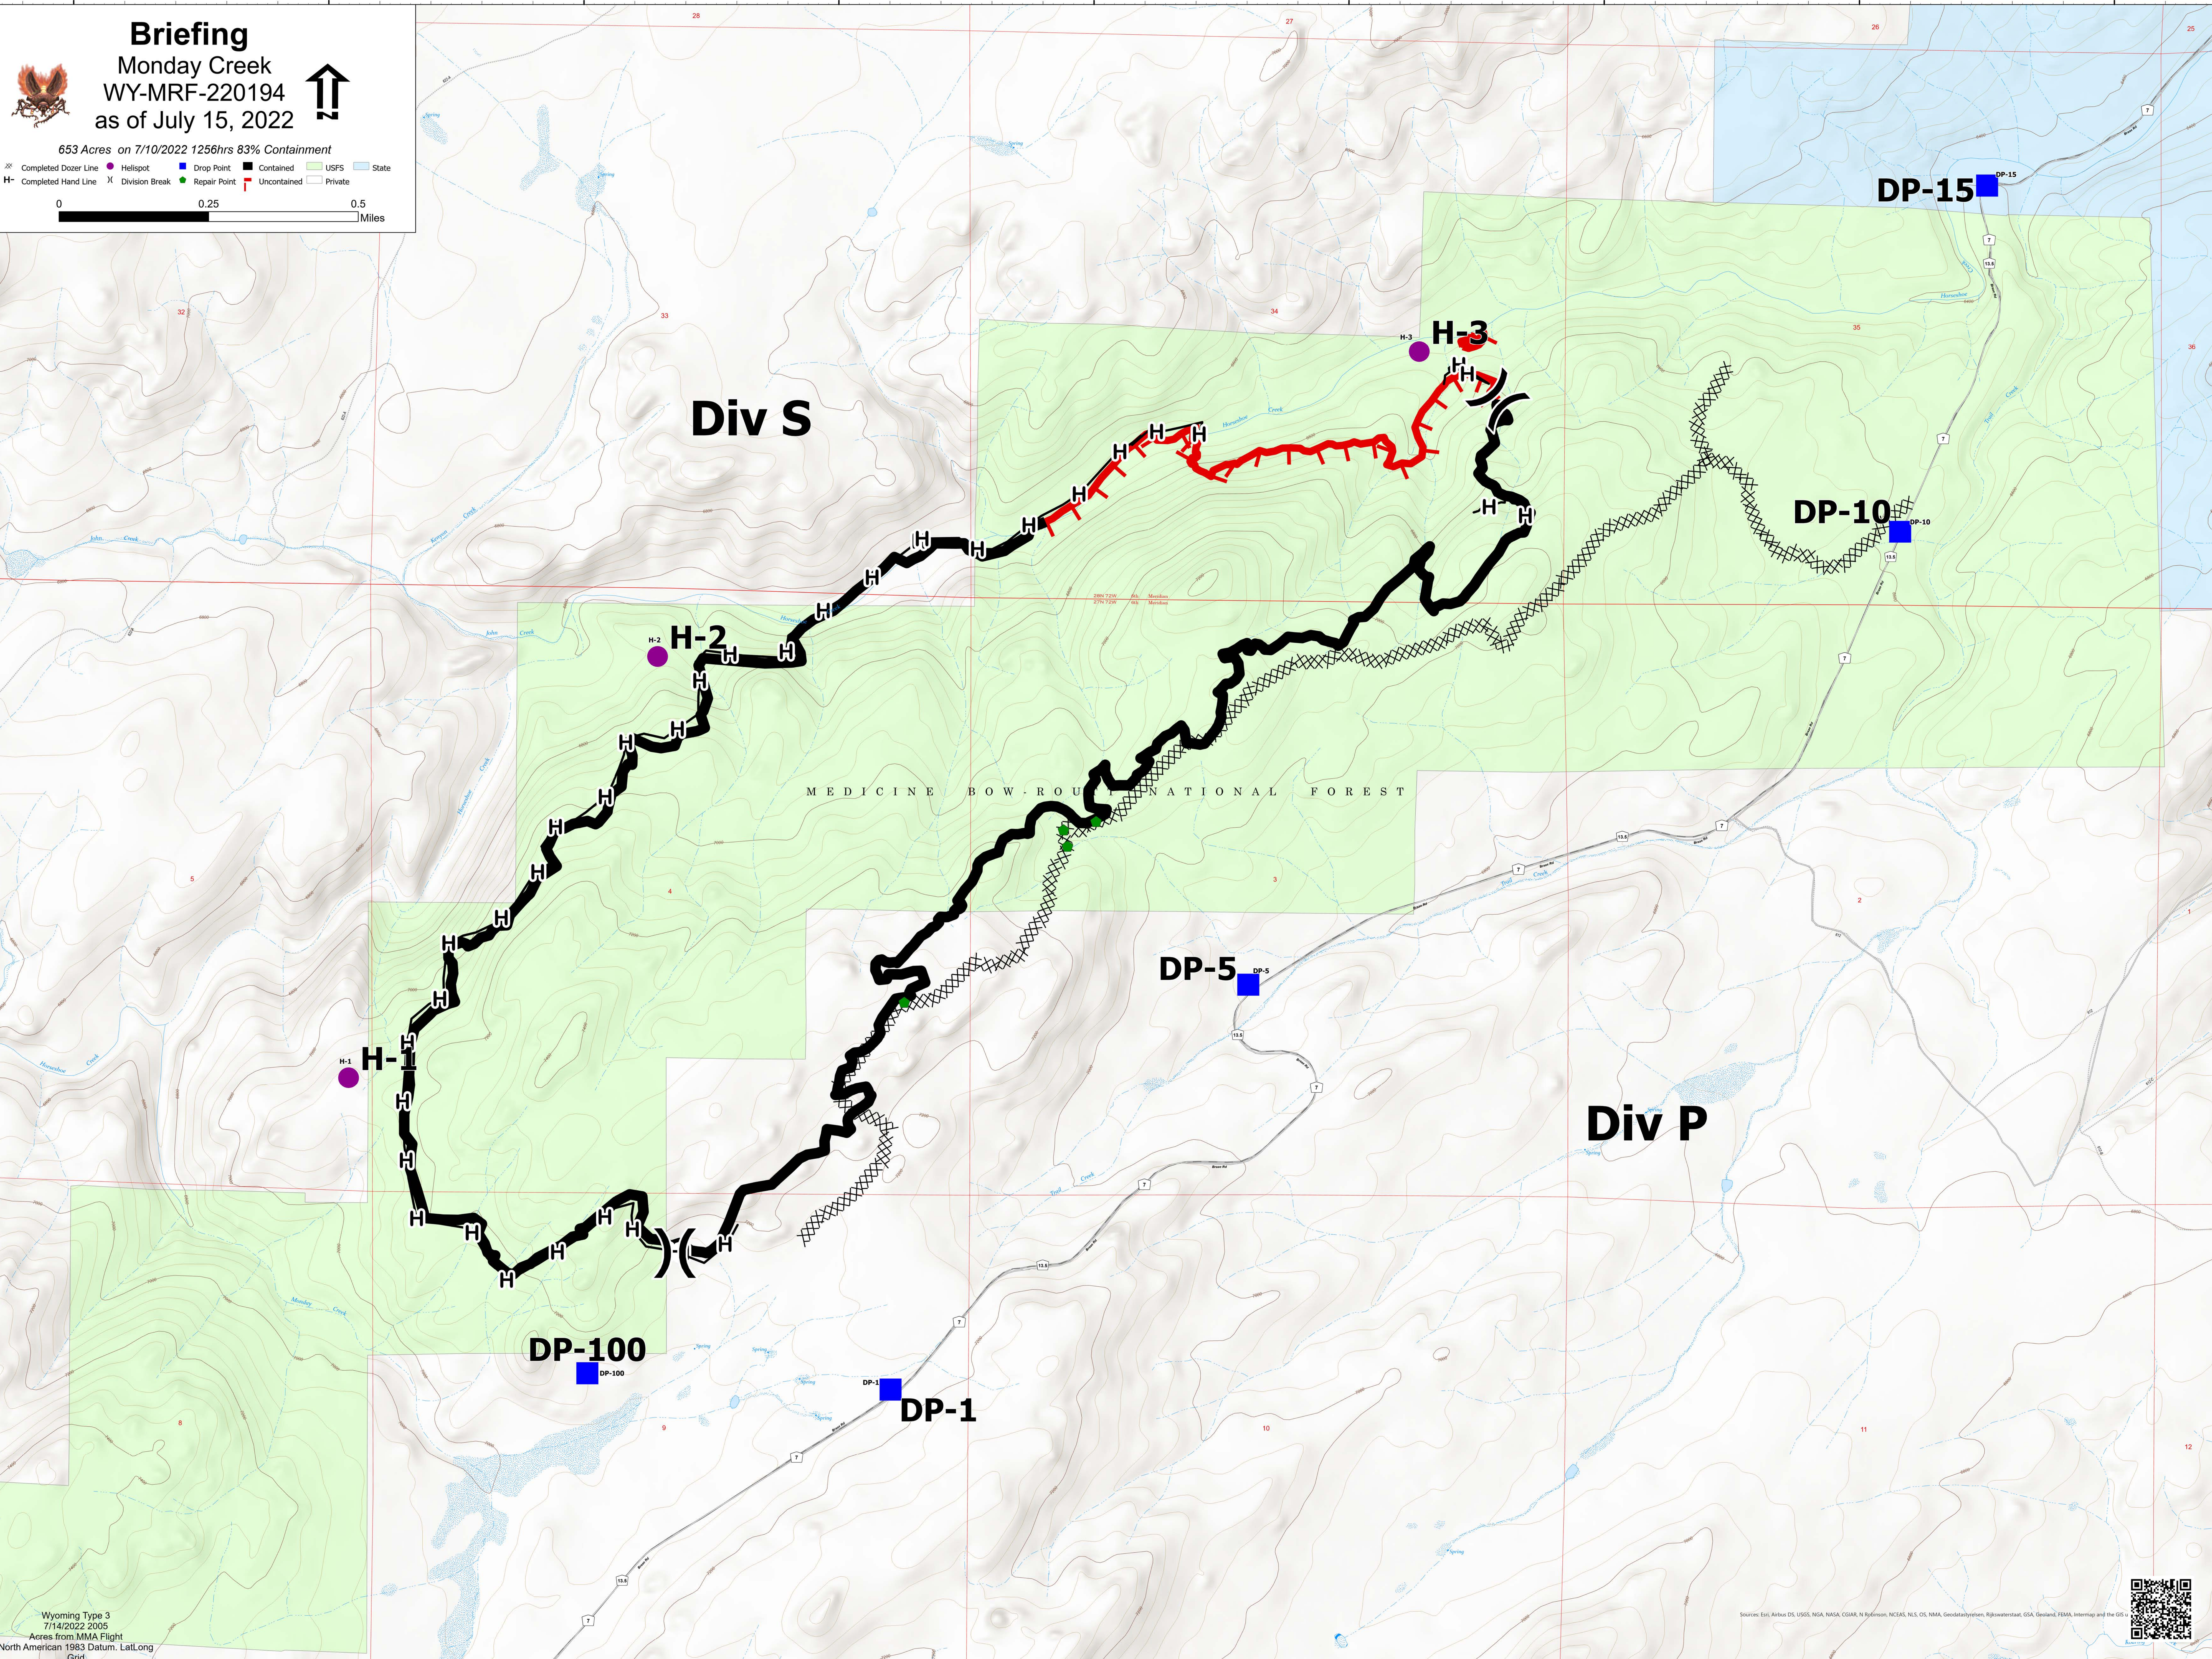

**Briefing**  
**Monday Creek**  
**WY-MRF-220194**  
**as of July 15, 2022**

653 Acres on 7/10/2022 1256hrs 83% Containment

Completed Dozer Line
 Hellsport
 Drop Point
 Contained
 USFS
 State

Completed Hand Line
 Division Break
 Repair Point
 Uncontained
 Private

0 0.25 0.5 Miles

Wyoming Type 3  
 7/14/2022 2005  
 Acres from MMA Flight  
 North American 1983 Datum, Lat/Long  
 Grid

Sources: Esri, Airbus DS, USGS, NOAA, NASA, CGAR, N Robinson, NCEAS, NLS, OS, NMA, Geodatasystemen, Rijkswaterstaat, GSA, Geoland, FEMA, Intermap and the GIS