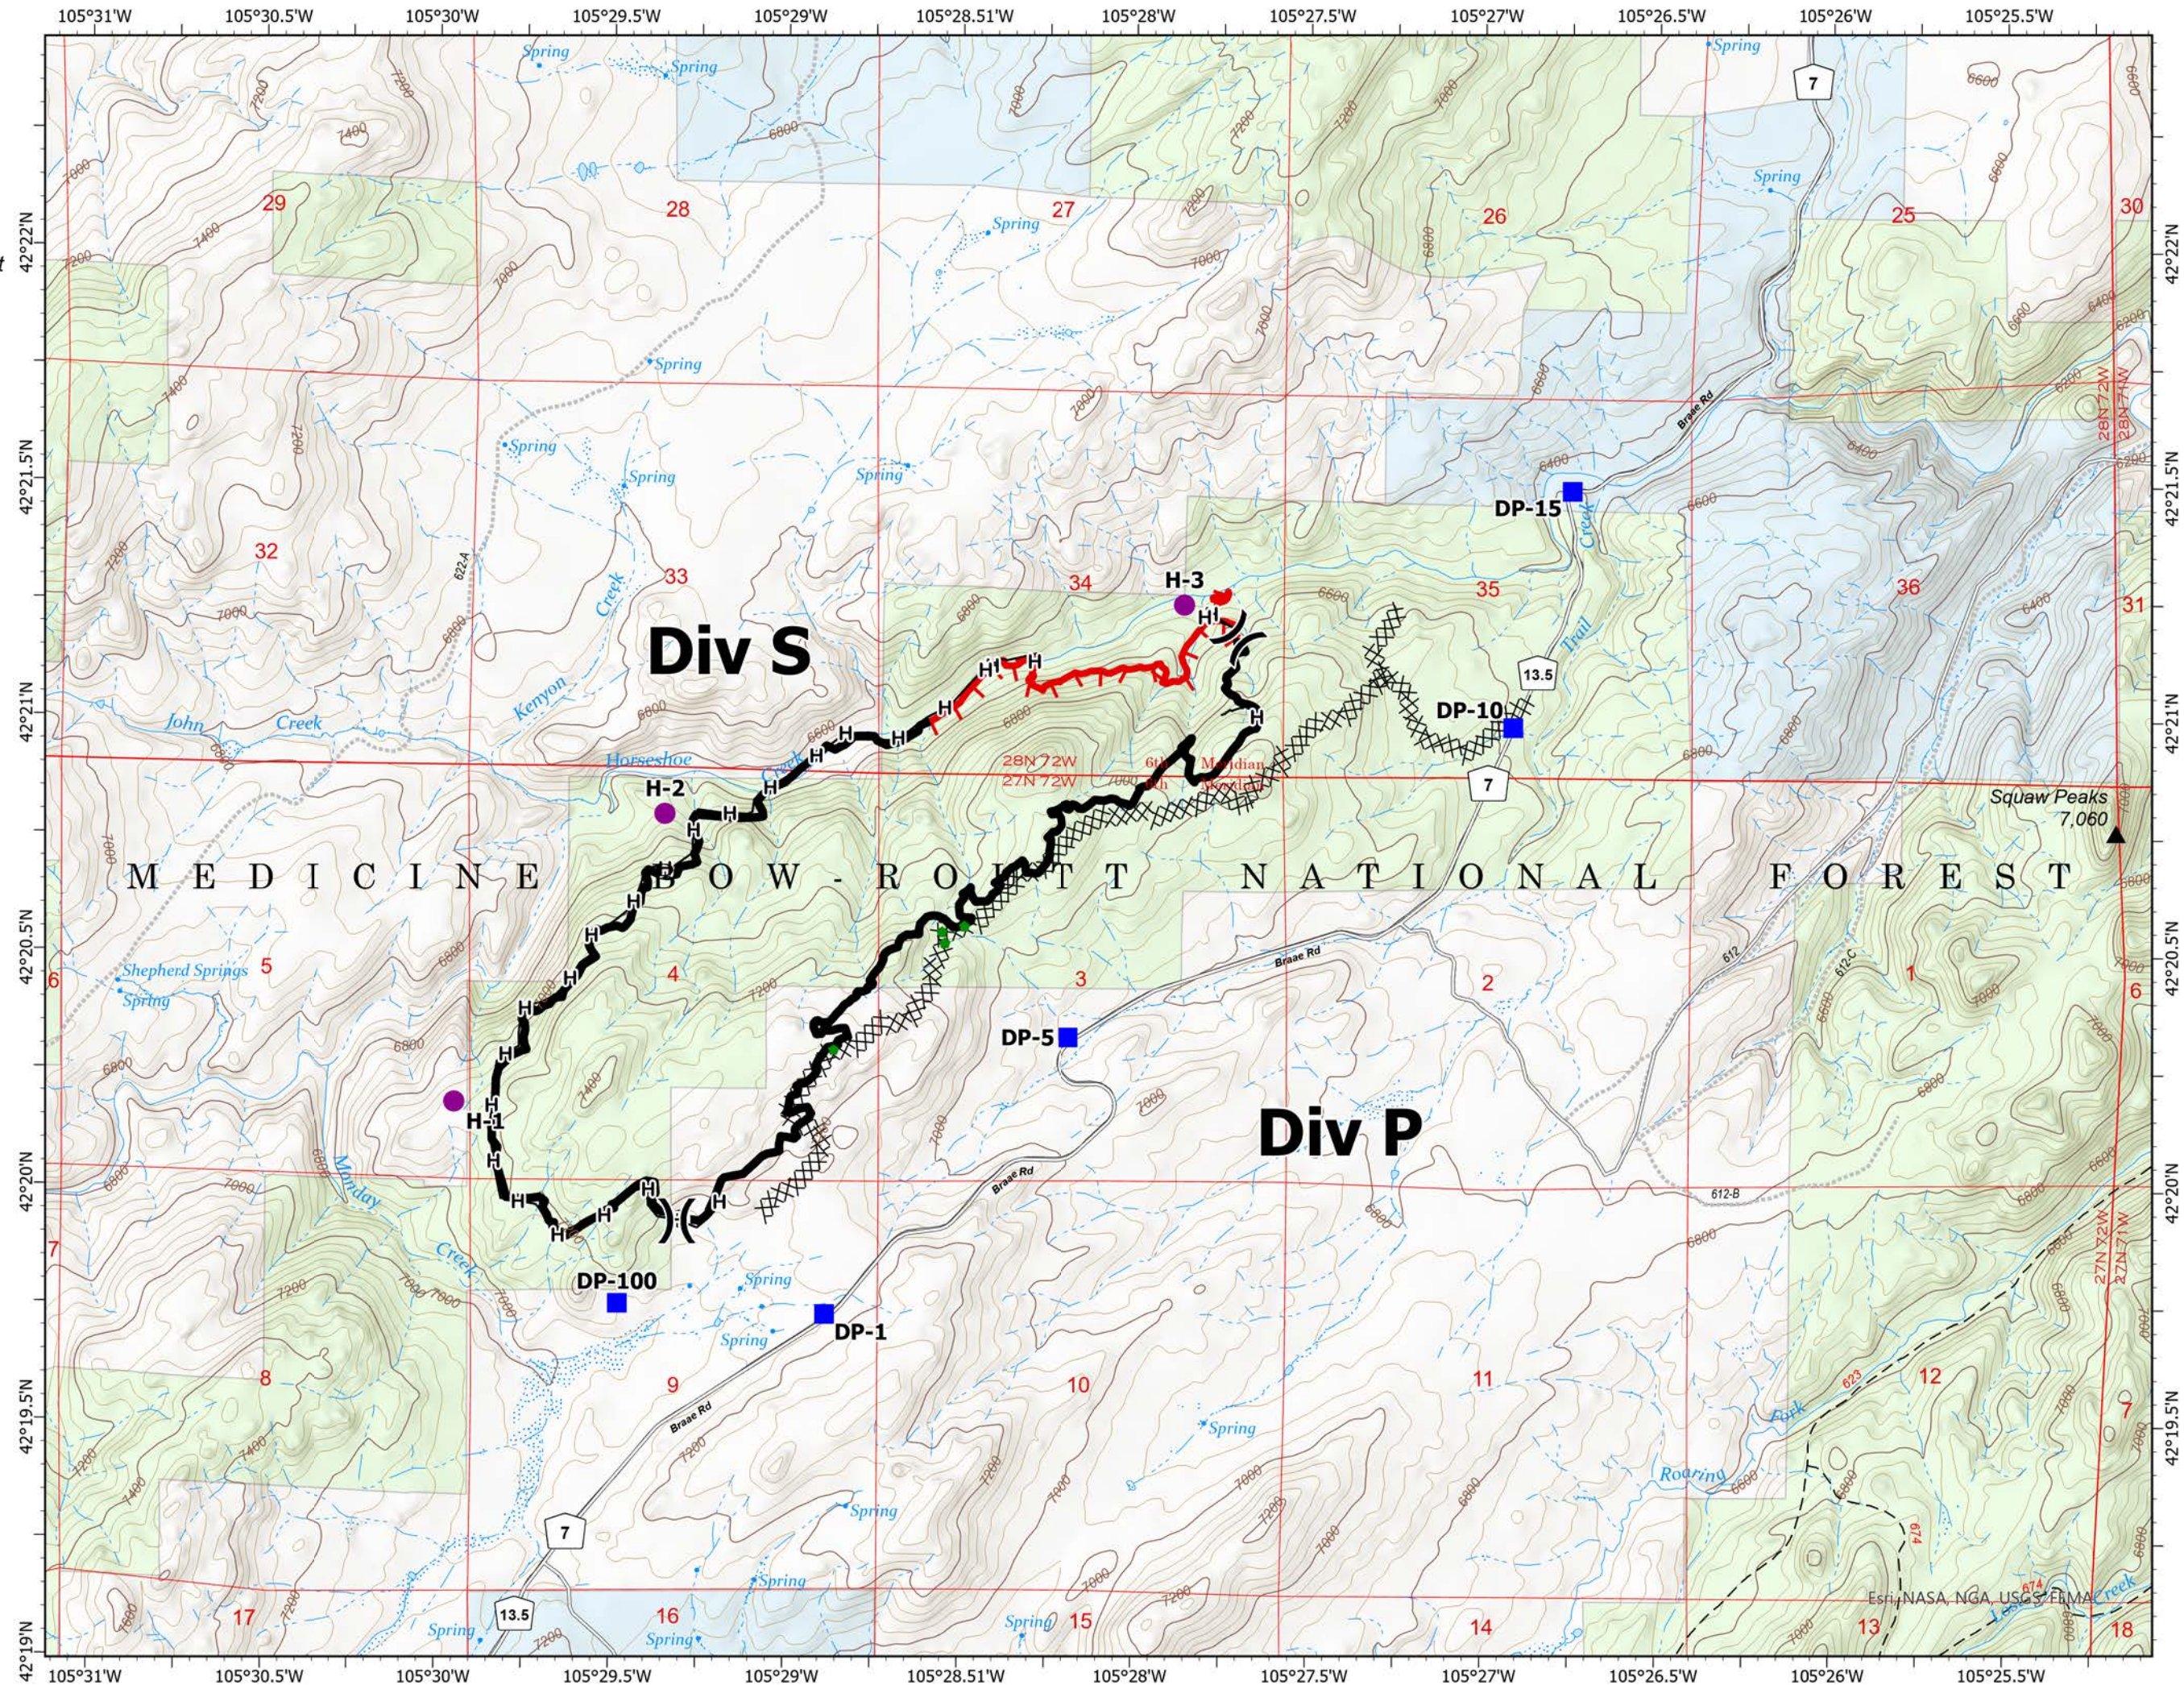

IAP

Monday Creek

WY-MRF-220194

as of July 15, 2022

653 Acres
on 7/10/2022 1256hrs 83% Containment

- Helispot
-) Division Break
- Drop Point
- Repair Point
- X Completed Dozer Line
- H Completed Hand Line
- Contained
- Uncontained
- USFS
- Private
- State

Wyoming Type 3
7/14/2022 2010
Acres from MMA Flight
North American 1983 Datum, LatLong Grid