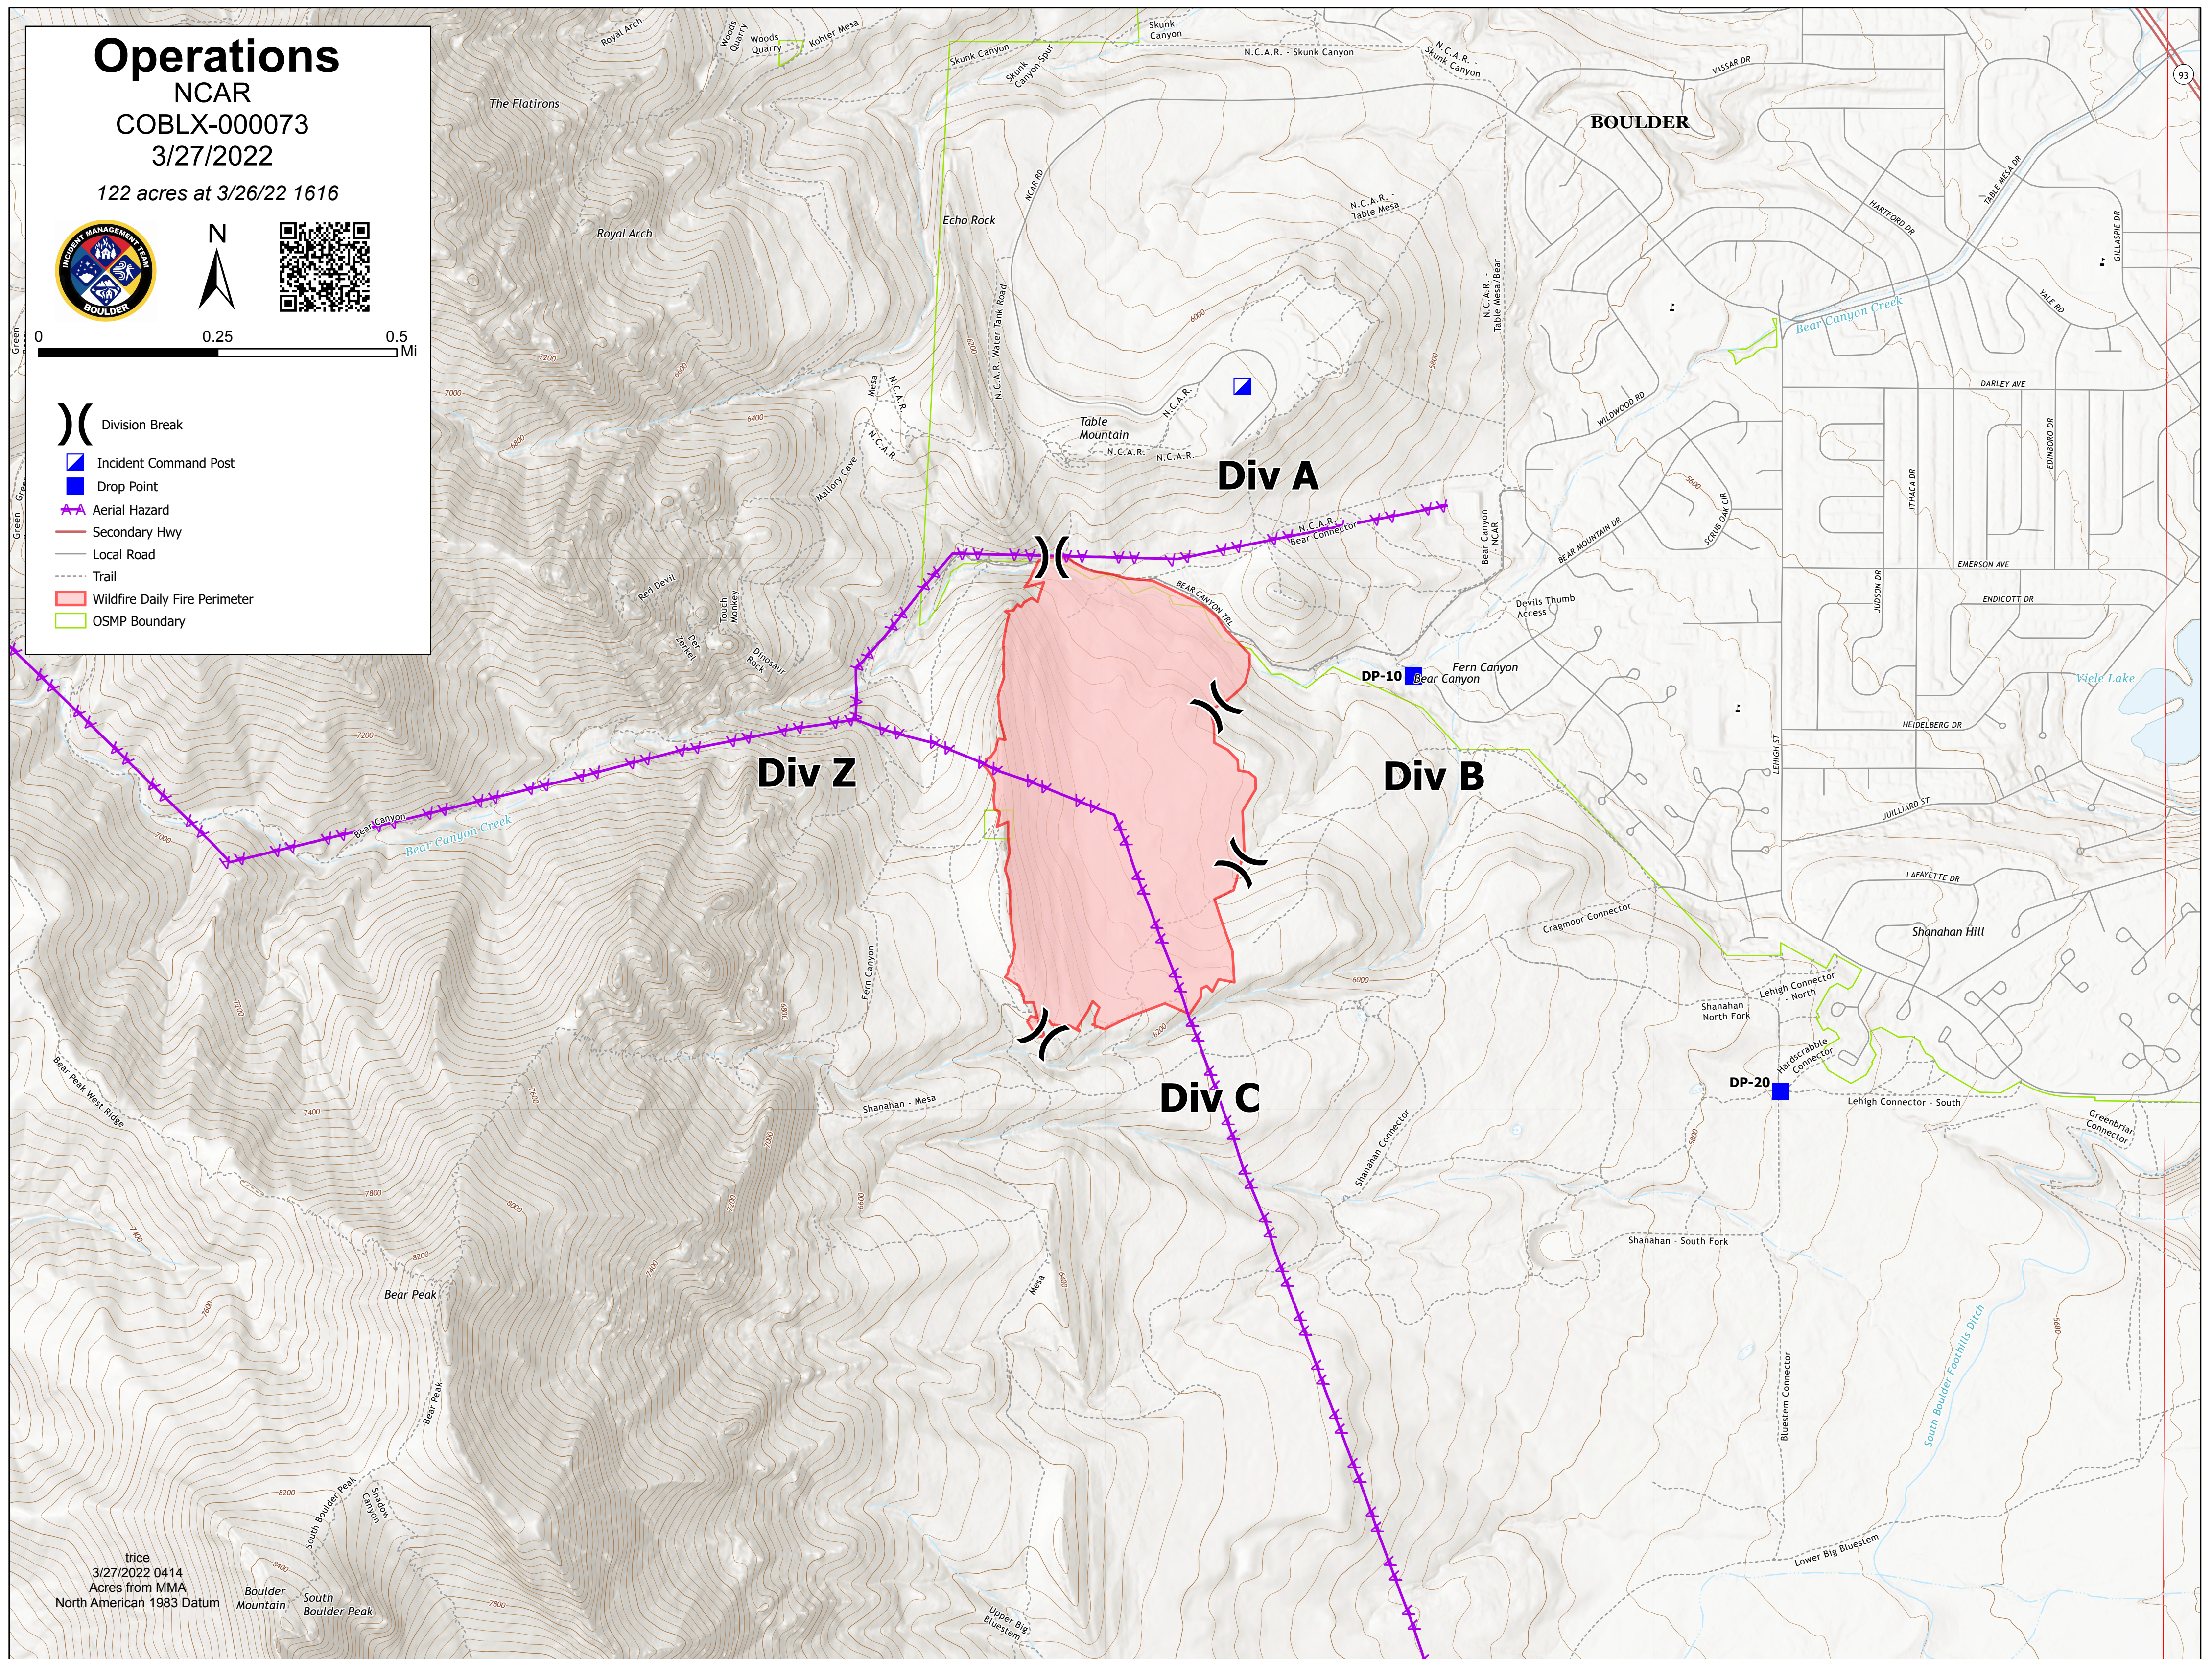

Operations

NCAR
COBLX-000073
3/27/2022

122 acres at 3/26/22 1616

0 0.25 0.5 Mi

- Division Break
- Incident Command Post
- Drop Point
- Aerial Hazard
- Secondary Hwy
- Local Road
- Trail
- Wildfire Daily Fire Perimeter
- OSMP Boundary

trice
3/27/2022 0414
Acres from MMA
North American 1983 Datum

Boulder Mountain
South Boulder Peak